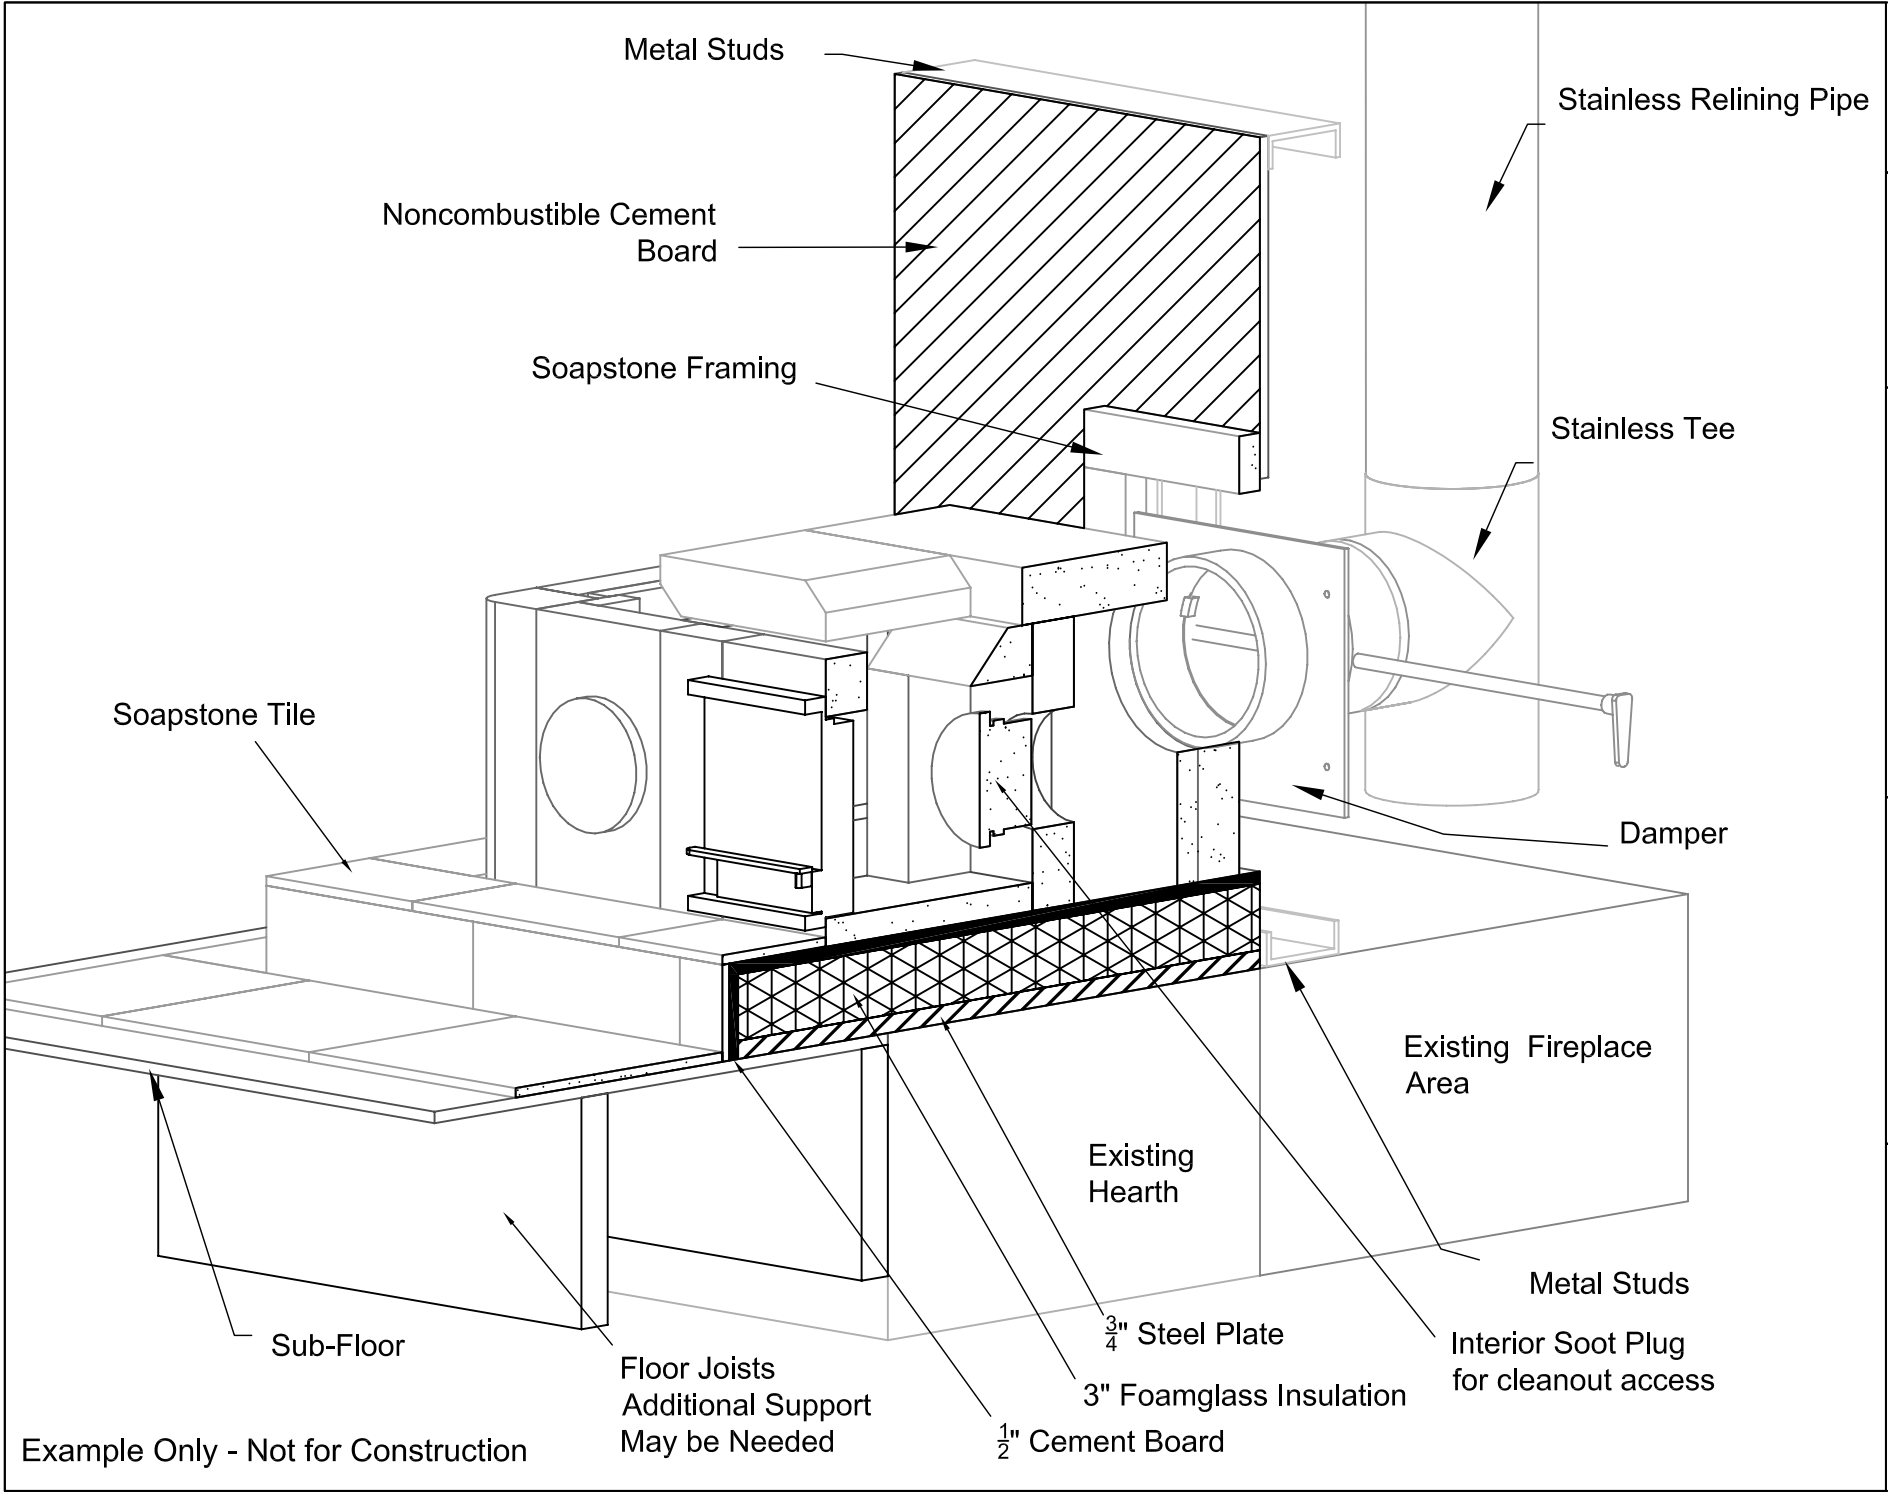

Example Only - Not for Construction

PROJECT	VIEW	PAGE
PRE-EXISTING FIREPLACE	SECTION	5
MODEL	DATE	2008.06.17
DRAWN BY		J.CHAMPION
MID-ATLANTIC MASONRY HEAT 170 Industrial Way Troy, VA 22974 (434)979-9709 888-544-5442		
  TULIKIVI