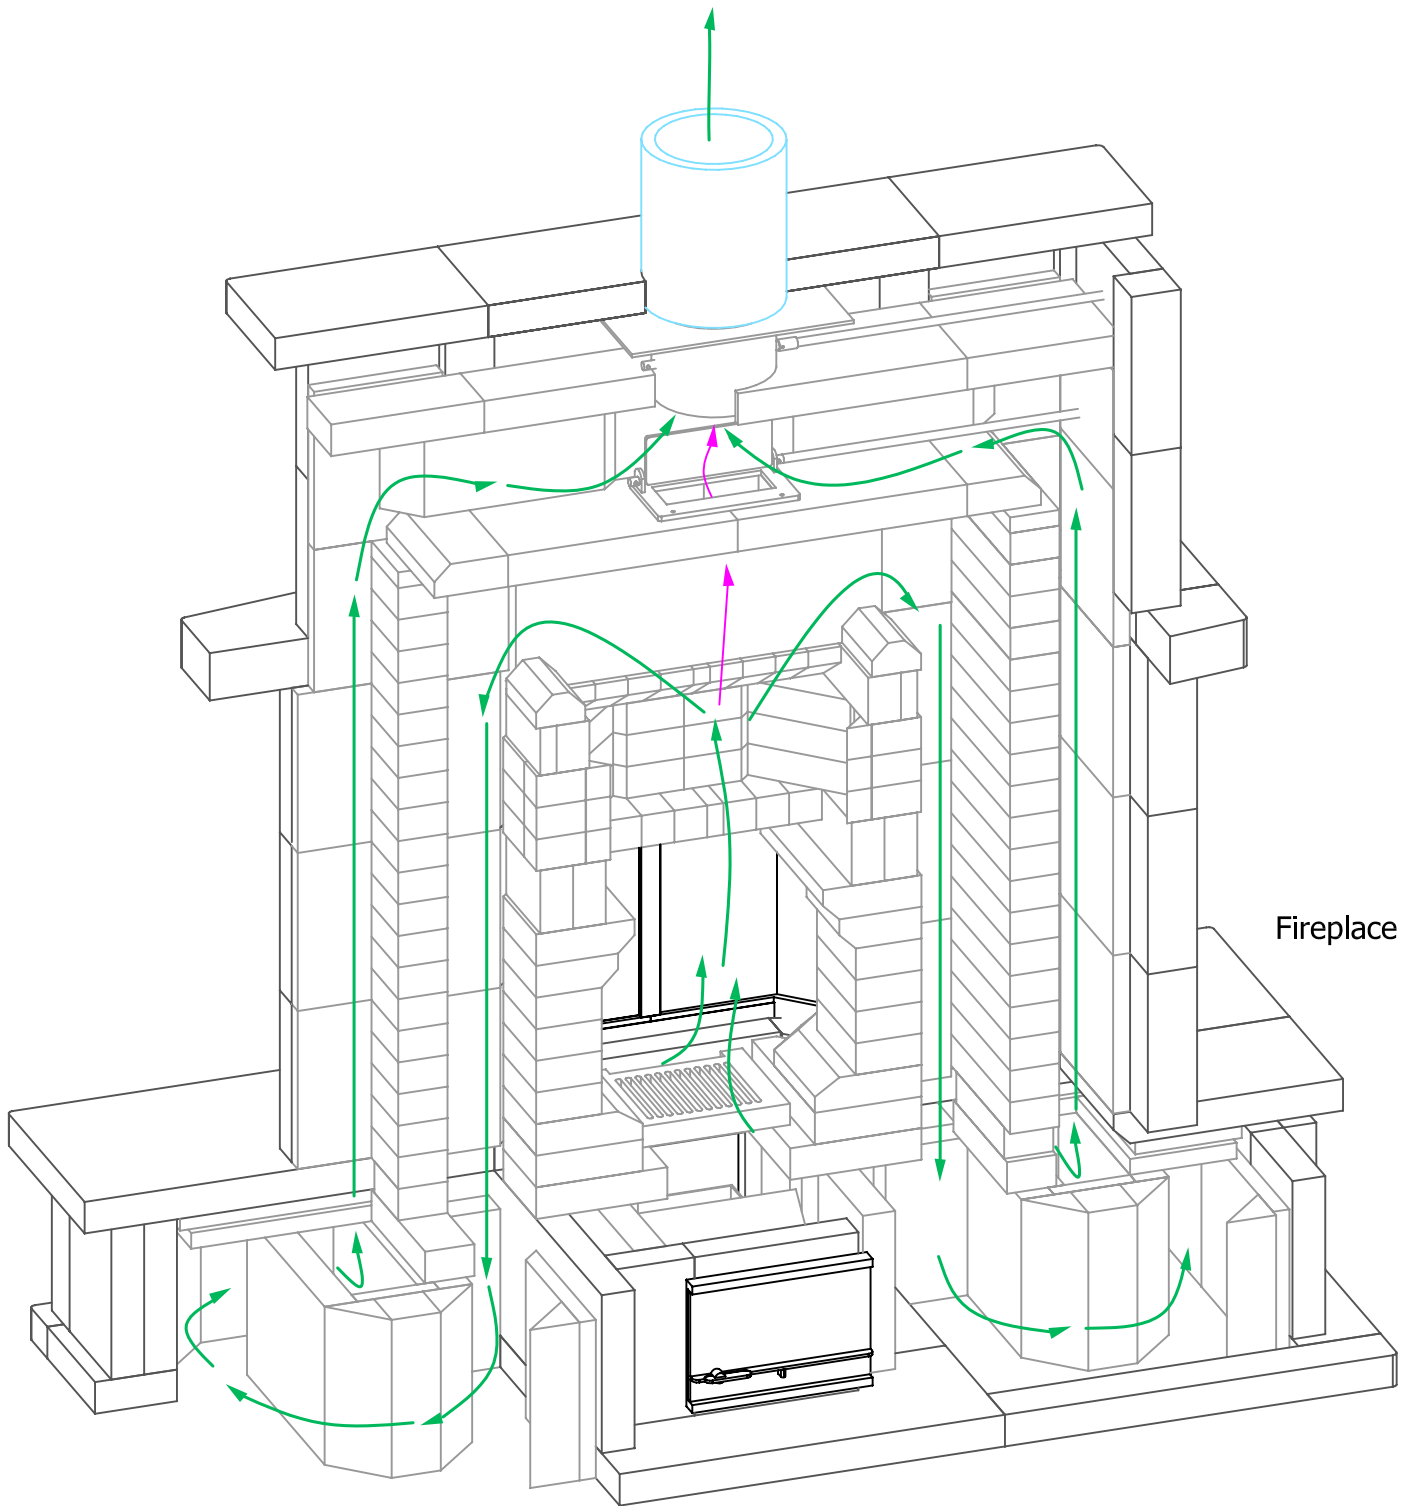

Highlands-DDHB Tulikivi Fireplace  
Flue Channels

Fireplace

— Fireplace Flue Path  
— Bypass Damper

MID-ATLANTIC MASONRY HEAT  
Tulikivi Distributor  
Specification Sheet

PROJECT  
Standard Model

MODEL  
Highlands-DDHB

DRAWN BY  
D.P.BYRAM

VIEW  
Perspective

DATE  
11/15/08

PAGE

2