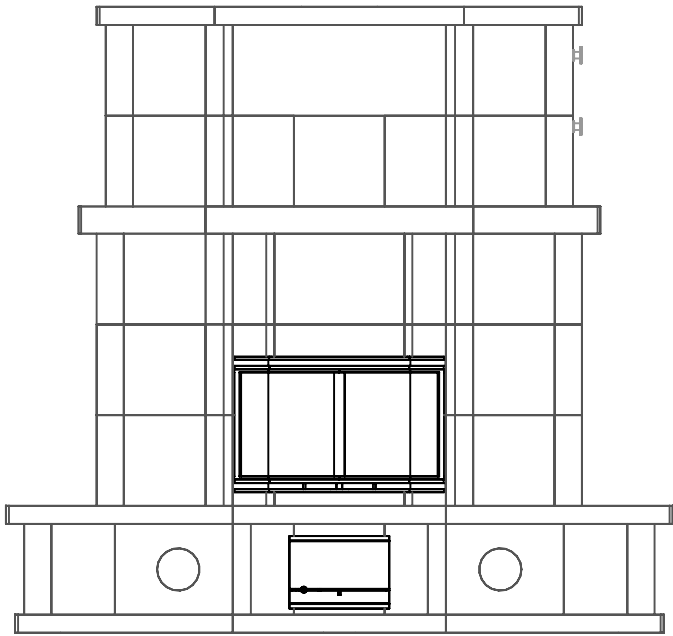

Highlands-DDHB Tulikivi Fireplace

Fireplace Dimensions: 18.25in x20in

Floor Plan

Flue System

Flue Channels

Model: Highlands-DDHB
Door Type: Panaroma Door
Firebox Type: Flat Grate Soapstone
Dimensions: 72.5"x33.5"x81.4"
Weight: 10,000 lbs
Flue Location: Top Vent
Flue Size: 8 in round