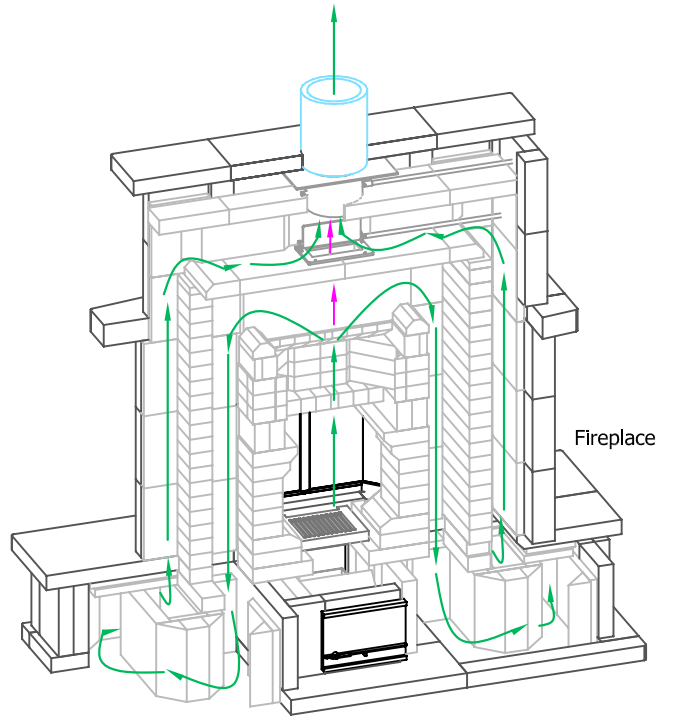

Highlands-DDHB Tulikivi Fireplace

Fireplace Dimensions: 18.25in x20in

Floor Plan

Flue System

Flue Channels

Model: Highlands-DDHB
Door Type: Panaroma Door
Firebox Type: Flat Grate Soapstone
Dimensions: 72.5"x33.5"x81.4"
Weight: 10,000 lbs
Flue Location: Top Vent
Flue Size: 8 in round

Fireplace Flue Path

Bypass Damper

MID-ATLANTIC MASONRY HEAT
Tulikivi Distributor
Specification Sheet

PROJECT
Standard Model

MODEL
Highlands-DDHB

DRAWN BY
D.P.BYRAM

VIEW
Perspective

DATE
11/15/08