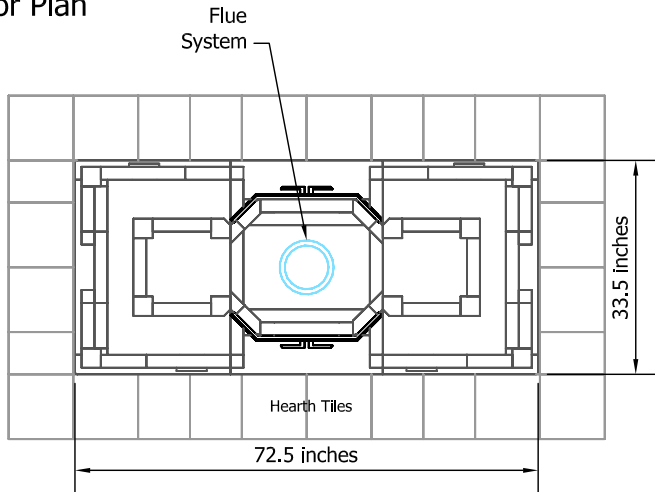

Highlands-DDHB Tulikivi Fireplace

Fireplace Dimensions: 18.25in x20in

Floor Plan

Flue System

Flue Channels

Model: Highlands-DDHB
Door Type: Panaroma Door
Firebox Type: Flat Grate Soapstone
Dimensions: 72.5"x33.5"x81.4"
Weight: 10,000 lbs
Flue Location: Top Vent
Flue Size: 8 in round