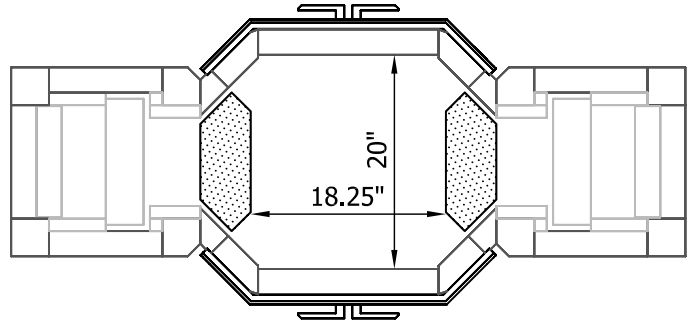

Highlands-DDHB Tulikivi Fireplace

Fireplace Dimensions: 18.25in x20in

Floor Plan

Flue System

Flue Channels

Model: Highlands-DDHB
Door Type: Panaroma Door
Firebox Type: Flat Grate Soapstone
Dimensions: 72.5"x33.5"x81.4"
Weight: 10,000 lbs
Flue Location: Top Vent
Flue Size: 8 in round