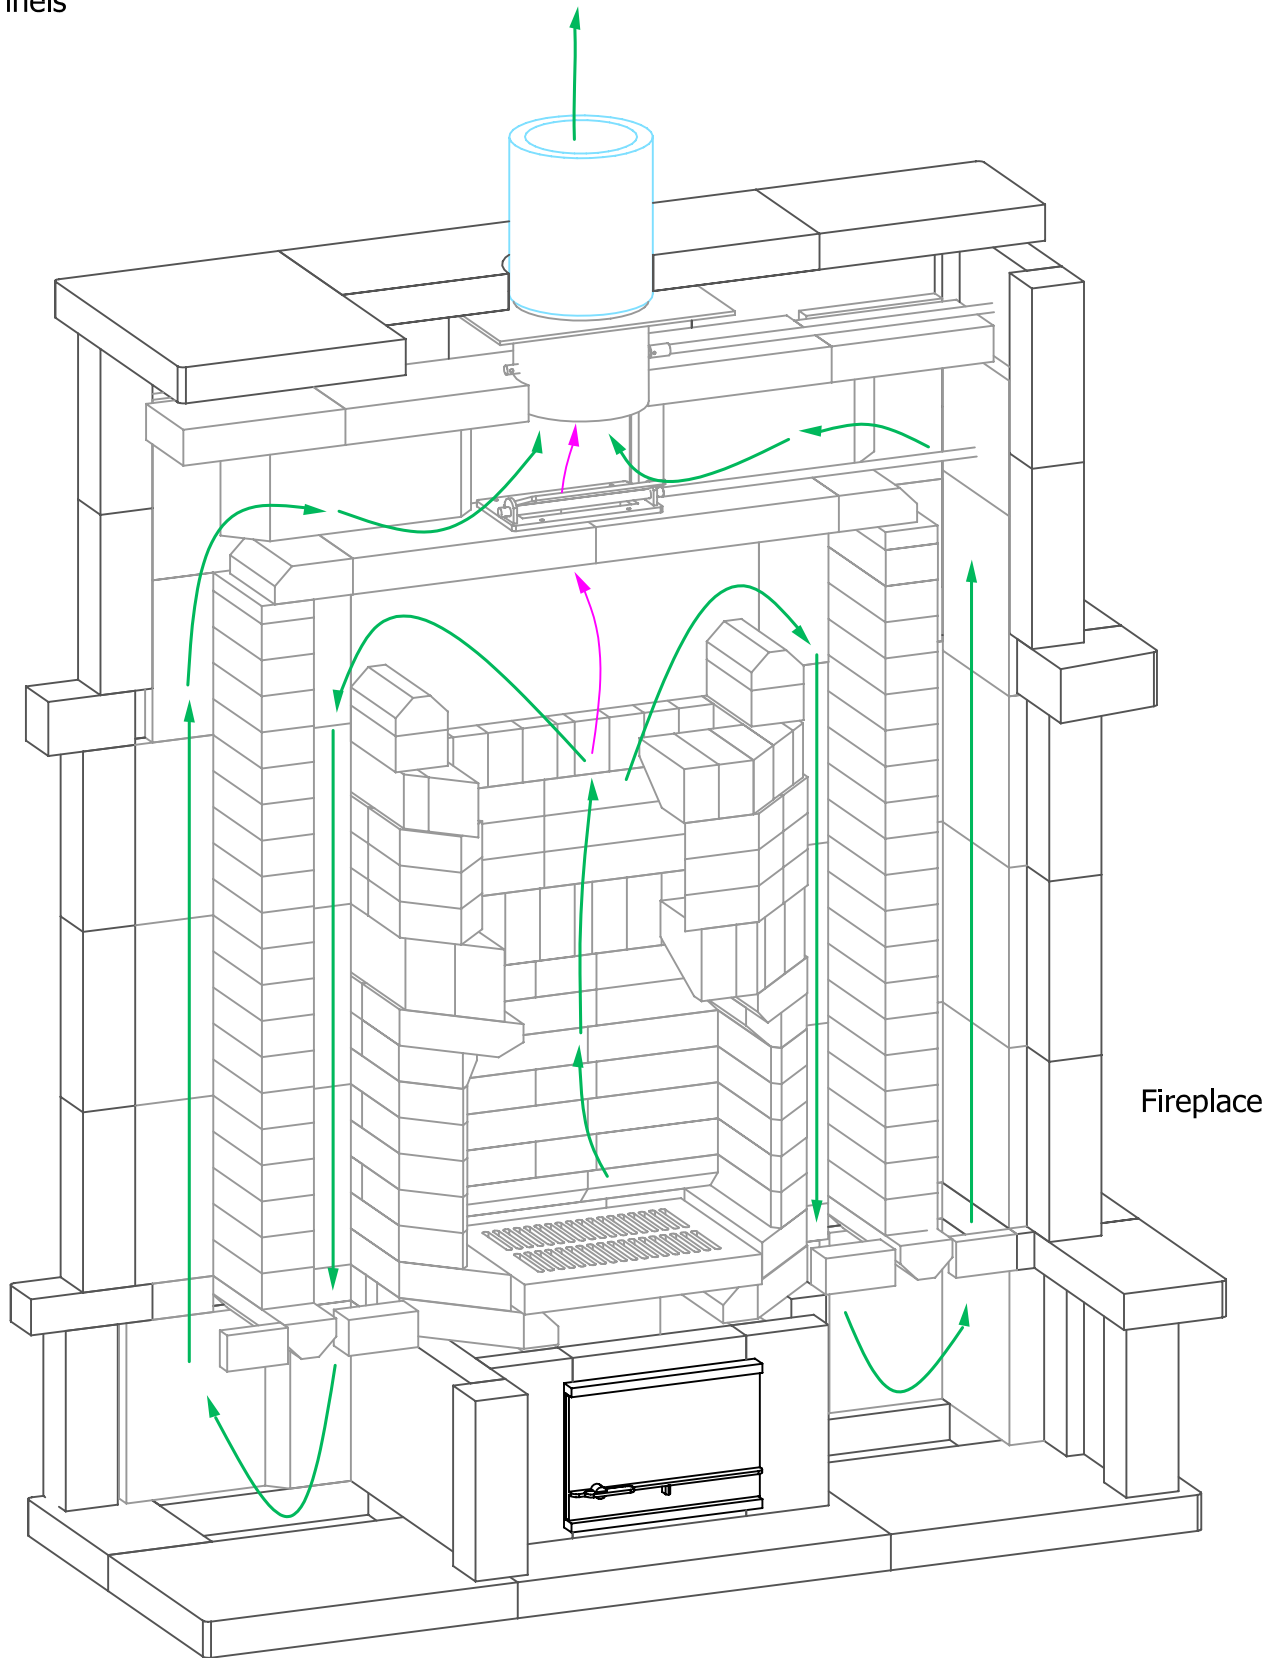

Highlands-SD Tulikivi Fireplace

Flue Channels

— Fireplace Flue Path
— Bypass Damper

MID-ATLANTIC MASONRY HEAT
Tulikivi Distributor
Specification Sheet

PROJECT
Standard Model

MODEL
Highlands-SD

DRAWN BY
D.P.BYRAM