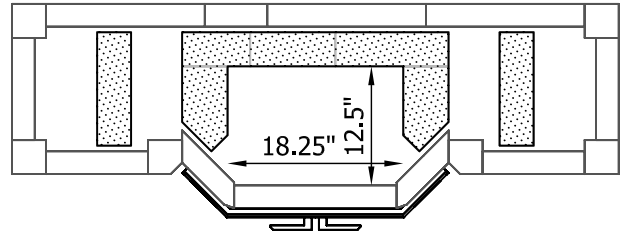

Highlands-SD Tulikivi Fireplace

Fireplace Dimensions: 18.25in x12.5in

Floor Plan

- Combustible Wall
- Heat Shield
- Flue System

Flue Channels

Model: Highlands-SD
Door Type: Panaroma Door
Firebox Type: Flat Grate Soapstone
Dimensions: 68"x28.5"x81.5"
Weight: 8000 lbs
Flue Location: Top Vent
Flue Size: 7 in round