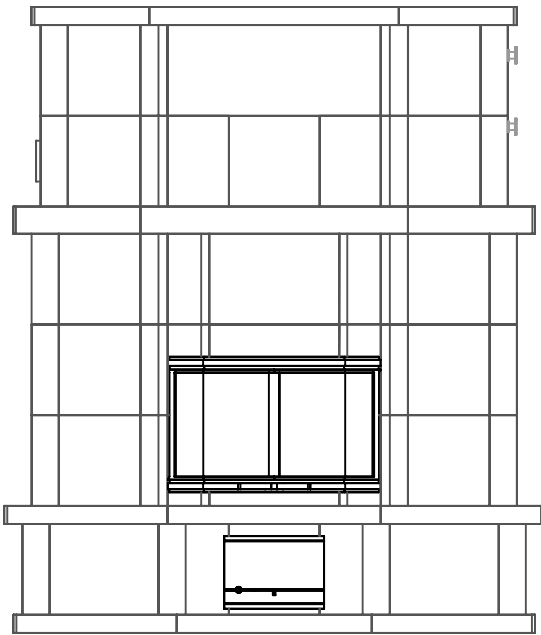

Highlands-SD Tulikivi Fireplace

Fireplace Dimensions: 18.25in x12.5in

Floor Plan

- Combustible Wall
- Heat Shield
- Flue System

Flue Channels

Model: Highlands-SD
Door Type: Panaroma Door
Firebox Type: Flat Grate Soapstone
Dimensions: 68"x28.5"x81.5"
Weight: 8000 lbs
Flue Location: Top Vent
Flue Size: 7 in round