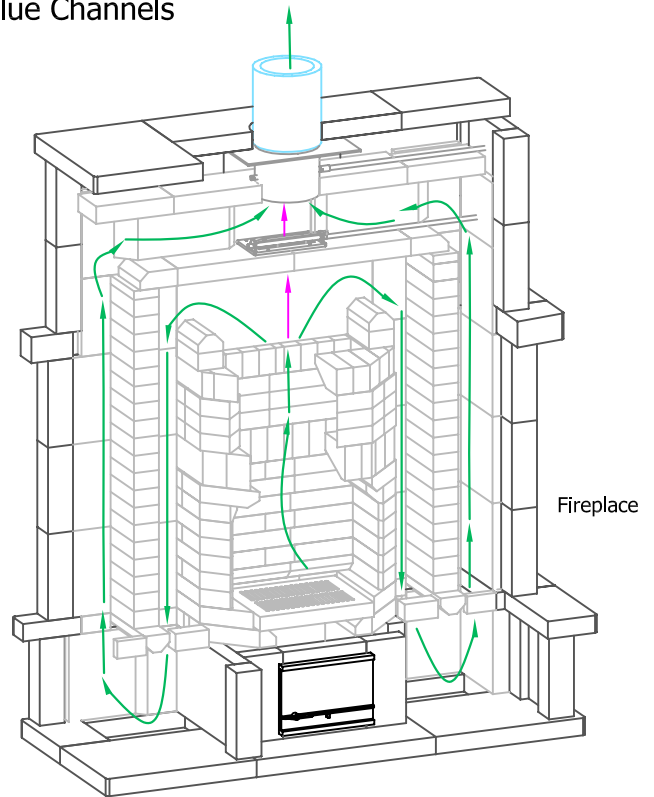

Highlands-SD Tulikivi Fireplace

Fireplace Dimensions: 18.25in x12.5in

Floor Plan

- Combustible Wall
- Heat Shield
- Flue System

Flue Channels

Model: Highlands-SD
Door Type: Panaroma Door
Firebox Type: Flat Grate Soapstone
Dimensions: 68"x28.5"x81.5"
Weight: 8000 lbs
Flue Location: Top Vent
Flue Size: 7 in round

— Fireplace Flue Path

— Bypass Damper

MID-ATLANTIC MASONRY HEAT
Tulikivi Distributor
Specification Sheet

PROJECT
Standard Model

MODEL
Highlands-SD

DRAWN BY
D.P.BYRAM

VIEW
Perspective

DATE
11/15/08