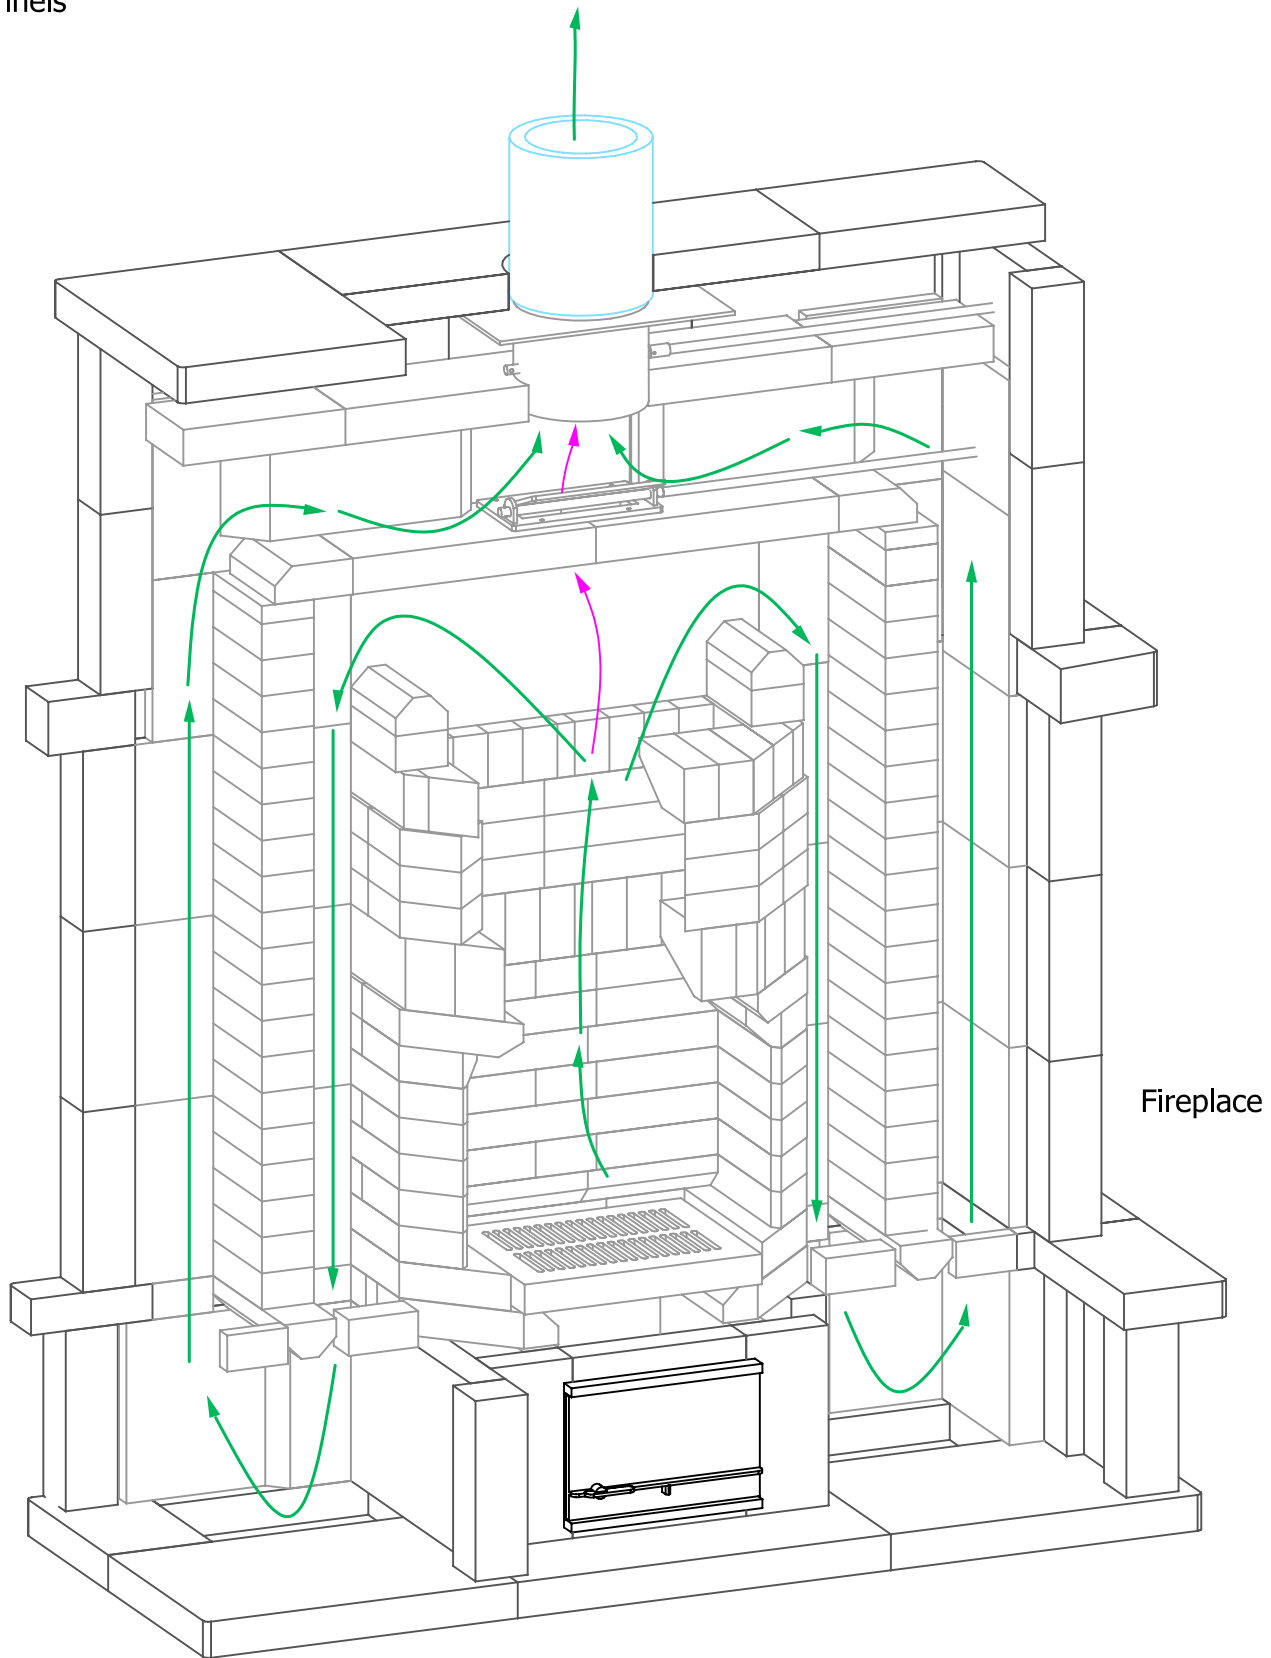

Highlands-SD Tulikivi Fireplace

Flue Channels

— Fireplace Flue Path
— Bypass Damper

MID-ATLANTIC MASONRY HEAT
Tulikivi Distributor
Specification Sheet

PROJECT
Standard Model

MODEL
Highlands-SD

DRAWN BY
D.P.BYRAM

VIEW
Perspective

DATE
11/15/08

PAGE

2