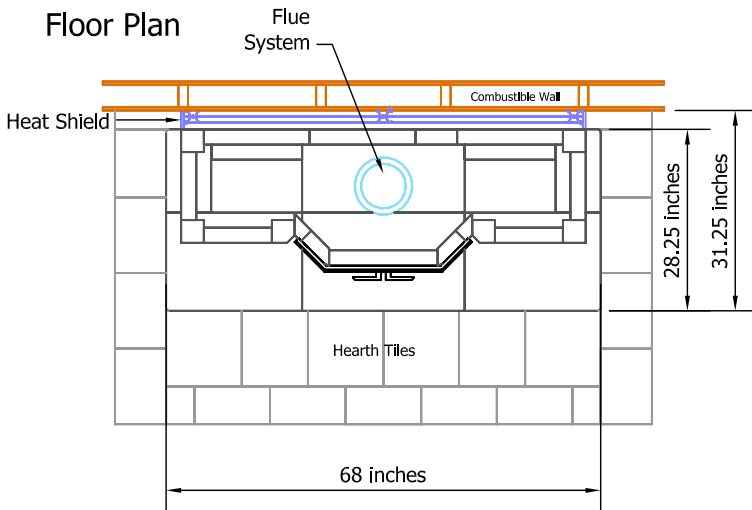

Highlands-SD Tulikivi Fireplace

Fireplace Dimensions: 18.25in x12.5in

Floor Plan

- Combustible Wall
- Heat Shield
- Flue System

Flue Channels

Model: Highlands-SD
Door Type: Panaroma Door
Firebox Type: Flat Grate Soapstone
Dimensions: 68"x28.5"x81.5"
Weight: 8000 lbs
Flue Location: Top Vent
Flue Size: 7 in round