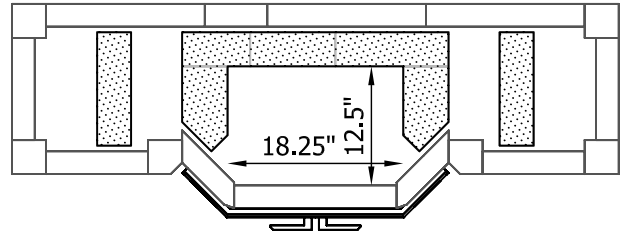

Highlands-SD Tulikivi Fireplace

Fireplace Dimensions: 18.25in x12.5in

Floor Plan

- Combustible Wall
- Heat Shield
- Flue System

Flue Channels

— Fireplace Flue Path

— Bypass Damper

Model: Highlands-SD
Door Type: Panaroma Door
Firebox Type: Flat Grate Soapstone
Dimensions: 68"x28.5"x81.5"
Weight: 8000 lbs
Flue Location: Top Vent
Flue Size: 7 in round