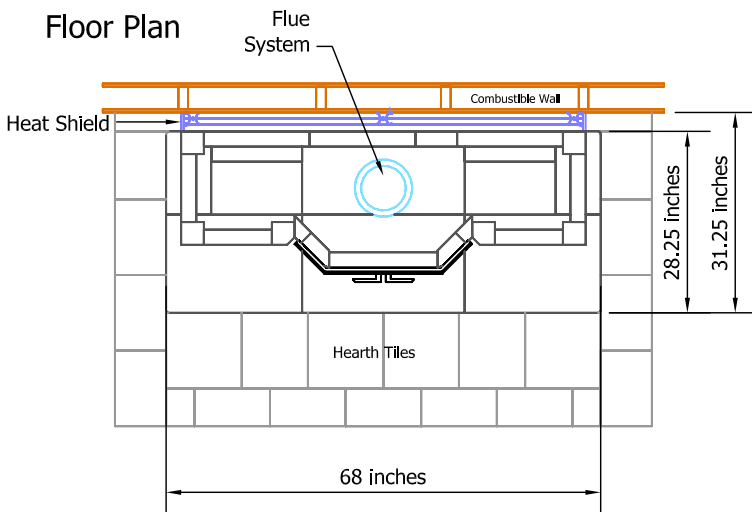

Highlands-SD Tulikivi Fireplace

Fireplace Dimensions: 18.25in x12.5in

Floor Plan

- Combustible Wall
- Heat Shield
- Flue System

Flue Channels

— Fireplace Flue Path

— Bypass Damper

Model: Highlands-SD
Door Type: Panaroma Door
Firebox Type: Flat Grate Soapstone
Dimensions: 68"x28.5"x81.5"
Weight: 8000 lbs
Flue Location: Top Vent
Flue Size: 7 in round