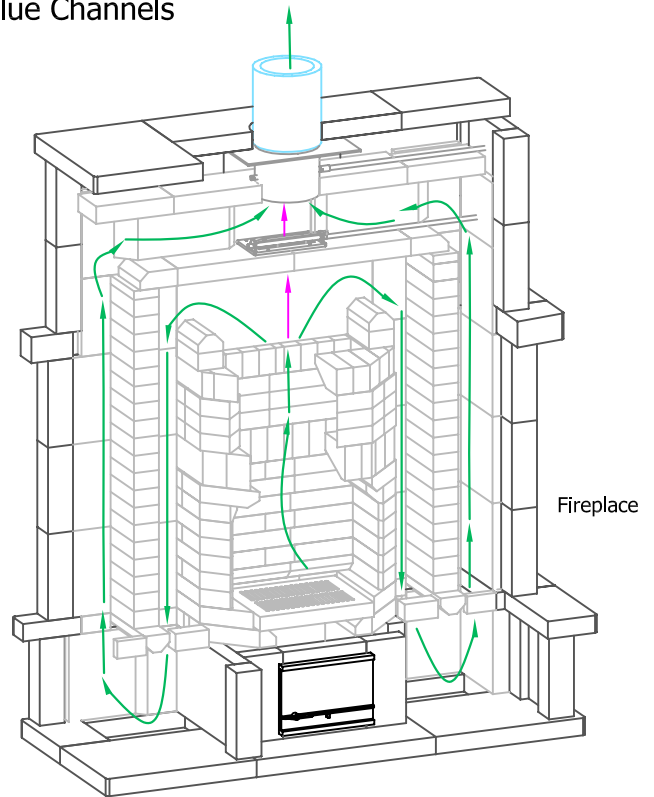

Highlands-SD Tulikivi Fireplace

Fireplace Dimensions: 18.25in x12.5in

Floor Plan

- Combustible Wall
- Heat Shield
- Flue System

Flue Channels

— Fireplace Flue Path

— Bypass Damper

Model: Highlands-SD
Door Type: Panaroma Door
Firebox Type: Flat Grate Soapstone
Dimensions: 68"x28.5"x81.5"
Weight: 8000 lbs
Flue Location: Top Vent
Flue Size: 7 in round