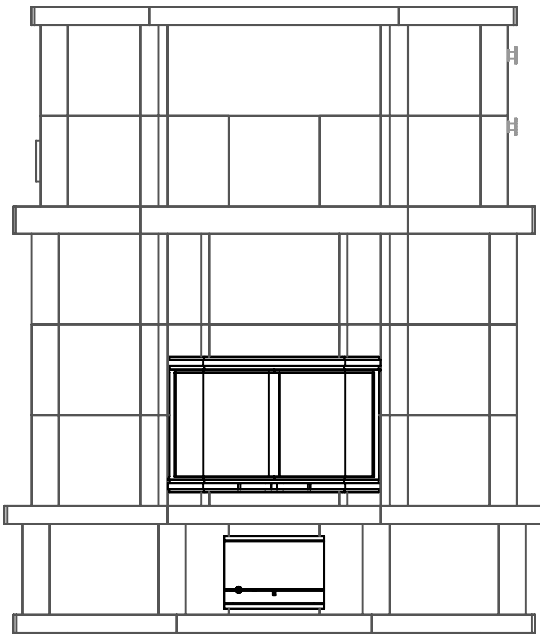

Highlands-SD Tulikivi Fireplace

Fireplace Dimensions: 18.25in x12.5in

Floor Plan

- Combustible Wall
- Heat Shield
- Flue System

Flue Channels

— Fireplace Flue Path

— Bypass Damper

Model: Highlands-SD
Door Type: Panaroma Door
Firebox Type: Flat Grate Soapstone
Dimensions: 68"x28.5"x81.5"
Weight: 8000 lbs
Flue Location: Top Vent
Flue Size: 7 in round