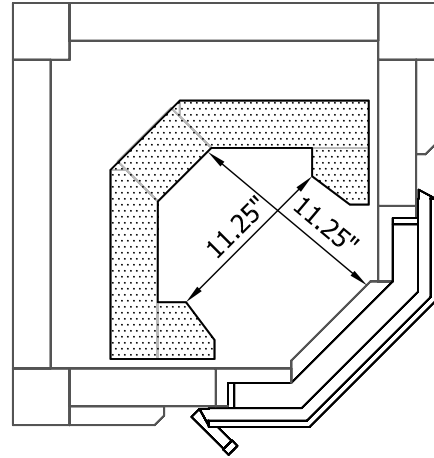

KTU1130/2D Tulikivi Fireplace (Custom Variation)

Fireplace Dimensions: 11.25in x11.25in

Floor Plan

- █ Combustible Wall
- █ Heat Shield
- █ Flue System

Flue Channels

Fireplace

Model: KTU1130/2D
Door Type: Panaroma Door
Firebox Type: Flat Grate Soapstone
Dimensions: 26.5"x26.5"x63.5"
Weight: 3000 lbs
Flue Location: Top Vent
Flue Size: 6 in round

█ Fireplace Flue Path

MID-ATLANTIC MASONRY HEAT
Tulikivi Distributor
Specification Sheet

PROJECT
Custom Variation
MODEL
KTU1130/2D

DRAWN BY
D.P.BYRAM

VIEW
Perspective
DATE
11/15/08

PAGE

1