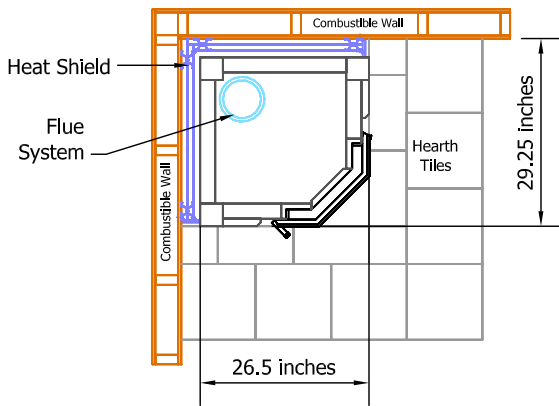

KTU1130/2D Tulikivi Fireplace (Custom Variation)

Fireplace Dimensions: 11.25in x11.25in

Floor Plan

- █ Combustible Wall
- █ Heat Shield
- █ Flue System

Flue Channels

Fireplace

Model: KTU1130/2D
Door Type: Panaroma Door
Firebox Type: Flat Grate Soapstone
Dimensions: 26.5"x26.5"x63.5"
Weight: 3000 lbs
Flue Location: Top Vent
Flue Size: 6 in round

█ Fireplace Flue Path

MID-ATLANTIC MASONRY HEAT
Tulikivi Distributor
Specification Sheet

PROJECT
Custom Variation
MODEL
KTU1130/2D

DRAWN BY
D.P.BYRAM

VIEW
Perspective
DATE
11/15/08

PAGE

1