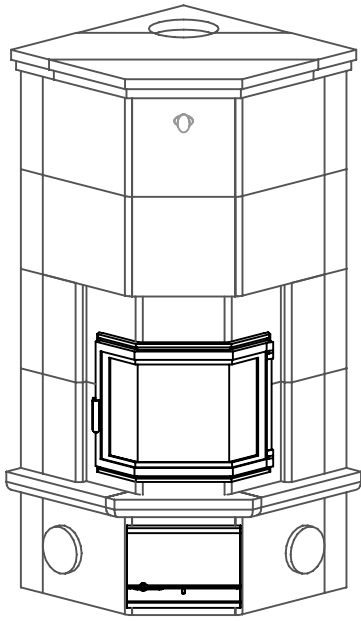

KTU1130/2D Tulikivi Fireplace (Custom Variation)

Fireplace Dimensions: 11.25in x11.25in

Floor Plan

- █ Combustible Wall
- █ Heat Shield
- █ Flue System

Flue Channels

Fireplace

Model: KTU1130/2D
Door Type: Panaroma Door
Firebox Type: Flat Grate Soapstone
Dimensions: 26.5"x26.5"x63.5"
Weight: 3000 lbs
Flue Location: Top Vent
Flue Size: 6 in round

█ Fireplace Flue Path

MID-ATLANTIC MASONRY HEAT
Tulikivi Distributor
Specification Sheet

PROJECT
Custom Variation
MODEL
KTU1130/2D

DRAWN BY
D.P.BYRAM

VIEW
Perspective
DATE
11/15/08

PAGE

1