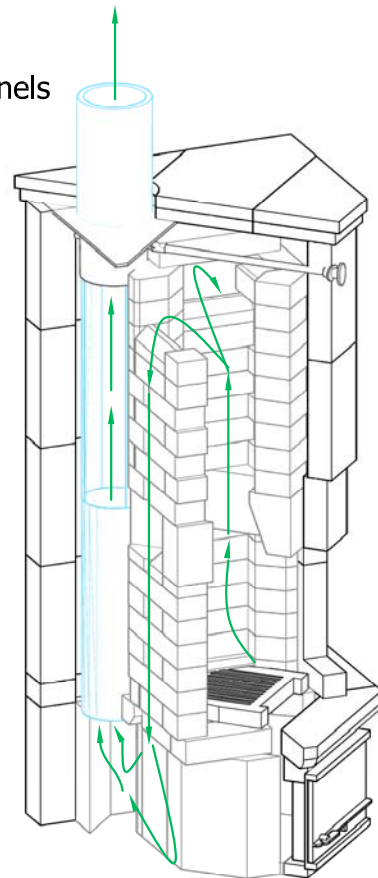

KTU1130/2D Tulikivi Fireplace (Custom Variation)

Fireplace Dimensions: 11.25in x11.25in

Floor Plan

- █ Combustible Wall
- █ Heat Shield
- █ Flue System

Flue Channels

Fireplace

Model: KTU1130/2D
Door Type: Panaroma Door
Firebox Type: Flat Grate Soapstone
Dimensions: 26.5"x26.5"x63.5"
Weight: 3000 lbs
Flue Location: Top Vent
Flue Size: 6 in round

█ Fireplace Flue Path

MID-ATLANTIC MASONRY HEAT
Tulikivi Distributor
Specification Sheet

PROJECT
Custom Variation
MODEL
KTU1130/2D

DRAWN BY
D.P.BYRAM

VIEW
Perspective
DATE
11/15/08

PAGE

1