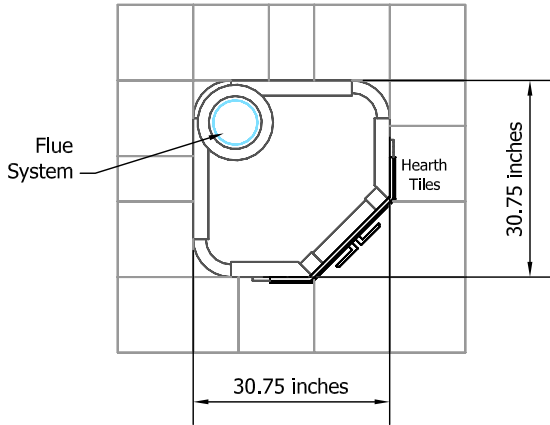

KTU1330/1 Tulikivi Fireplace (Custom Variation)

Fireplace Dimensions: 20in x13.5in

Floor Plan

Flue System

Flue Channels

Fireplace

Model: KTU1330/1
 Door Type: Panorama Door
 Firebox Type: Flat Grate Soapstone
 Dimensions: 30.75"x30.75"x59"
 Weight: 3950 lbs
 Flue Location: Top Vent
 Flue Size: 7 in round