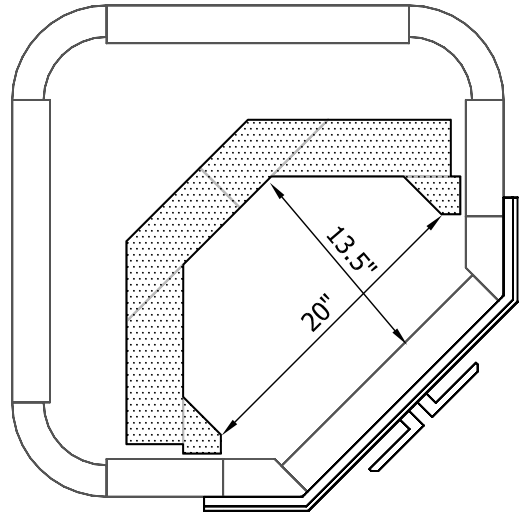

KTU1330/1 Tulikivi Fireplace (Custom Variation)

Fireplace Dimensions: 20in x13.5in

Floor Plan

Flue System

Flue Channels

Fireplace

Model: KTU1330/1
 Door Type: Panorama Door
 Firebox Type: Flat Grate Soapstone
 Dimensions: 30.75"x30.75"x59"
 Weight: 3950 lbs
 Flue Location: Top Vent
 Flue Size: 7 in round