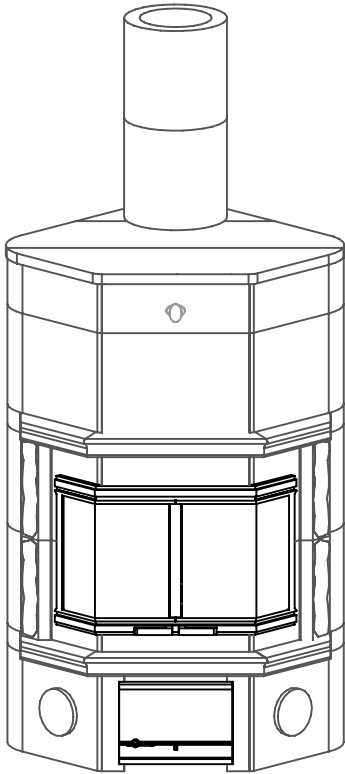

KTU1330/1 Tulikivi Fireplace (Custom Variation)

Fireplace Dimensions: 20in x13.5in

Floor Plan

Flue System

Flue Channels

Fireplace

Model: KTU1330/1
 Door Type: Panorama Door
 Firebox Type: Flat Grate Soapstone
 Dimensions: 30.75"x30.75"x59"
 Weight: 3950 lbs
 Flue Location: Top Vent
 Flue Size: 7 in round

MID-ATLANTIC MASONRY HEAT
 Tulikivi Distributor
 Specification Sheet

PROJECT Custom Variation		VIEW Perspective	PAGE 1
MODEL KTU1330/1	DRAWN BY D.P.BYRAM	DATE 11/15/08	