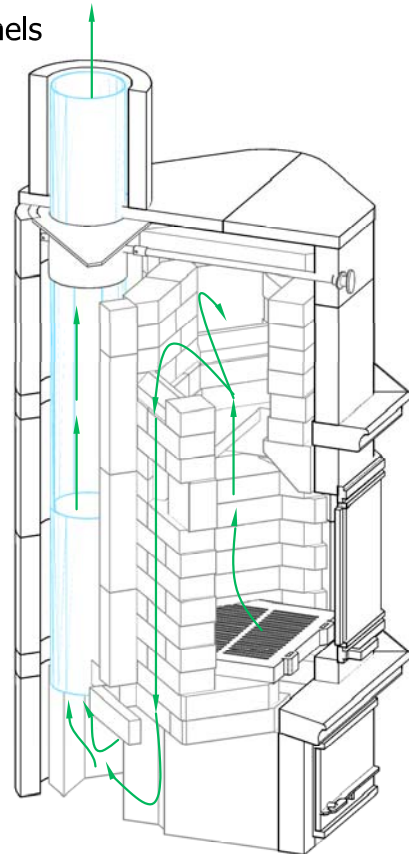

KTU1330/1 Tulikivi Fireplace (Custom Variation)

Fireplace Dimensions: 20in x13.5in

Floor Plan

Flue System

Flue Channels

Fireplace

Model: KTU1330/1
 Door Type: Panorama Door
 Firebox Type: Flat Grate Soapstone
 Dimensions: 30.75"x30.75"x59"
 Weight: 3950 lbs
 Flue Location: Top Vent
 Flue Size: 7 in round