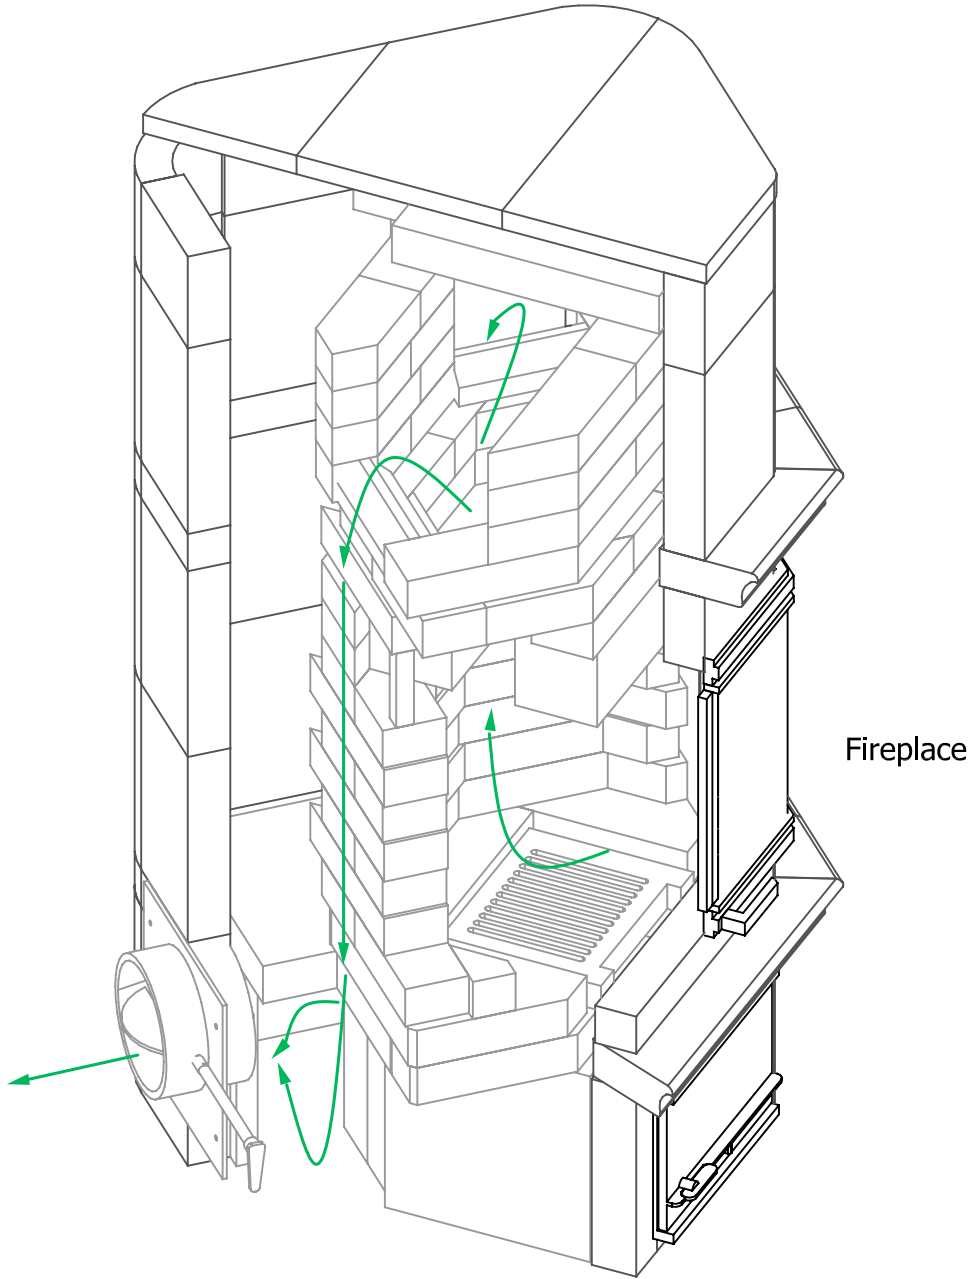

## Flue Channels

— Fireplace Flue Path

MID-ATLANTIC MASONRY HEAT  
Tulikivi Distributor  
Specification Sheet

PROJECT  
Standard Model

MODEL  
KTU1330/2

DRAWN BY  
D.P.BYRAM

VIEW  
Perspective

DATE  
11/15/08