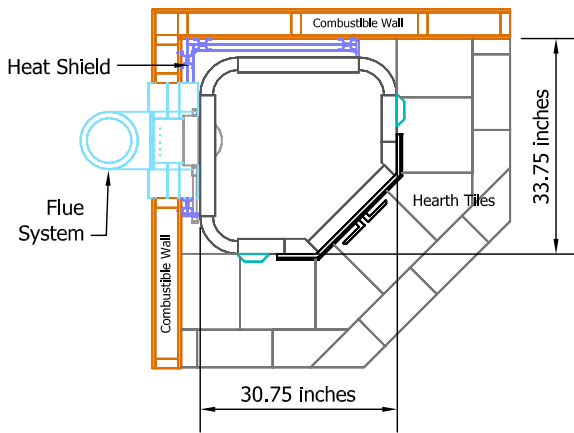

KTU1330/2 Tulikivi Fireplace

Fireplace Dimensions: 20in x13.5in

Floor Plan

- █ Combustible Wall
- █ Heat Shield
- █ Flue System

Flue Channels

█ Fireplace Flue Path

Model: KTU1330/2
Door Type: Panorama
Firebox Type: Flat Grate Soapstone
Dimensions: 30.7"x30.7"x59"
Weight: 3150 lbs
Flue Location: Base Vent
Flue Size: 7 in round