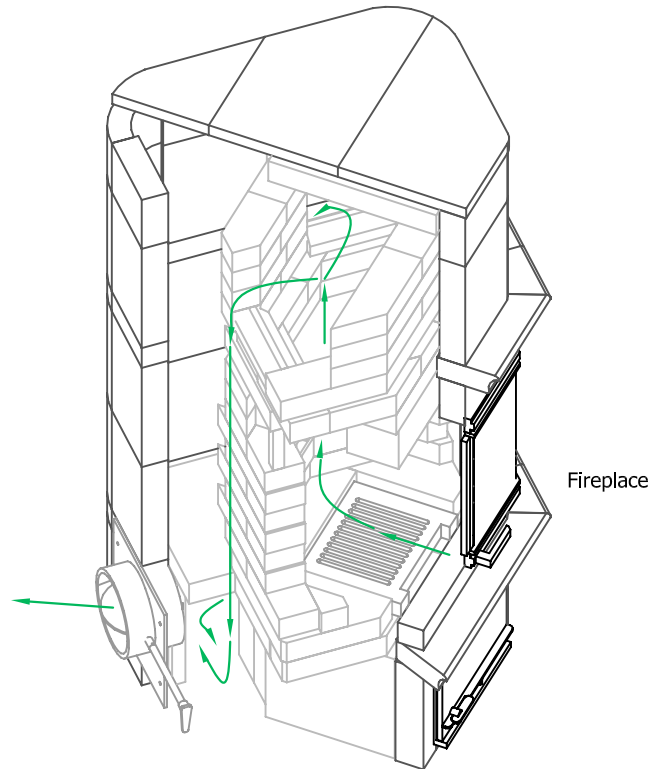

KTU1330/2 Tulikivi Fireplace

Fireplace Dimensions: 20in x13.5in

Floor Plan

- █ Combustible Wall
- █ Heat Shield
- █ Flue System

Flue Channels

█ Fireplace Flue Path

Model: KTU1330/2
Door Type: Panorama
Firebox Type: Flat Grate Soapstone
Dimensions: 30.7"x30.7"x59"
Weight: 3150 lbs
Flue Location: Base Vent
Flue Size: 7 in round

MID-ATLANTIC MASONRY HEAT
Tulikivi Distributor
Specification Sheet

PROJECT Standard Model
 MODEL KTU1330/2

DRAWN BY D.P.BYRAM

VIEW Perspective
 DATE 11/15/08

PAGE

1

KTU1330/2 Tulikivi Fireplace

Flue Channels

— Fireplace Flue Path

MID-ATLANTIC MASONRY HEAT
Tulikivi Distributor
Specification Sheet

PROJECT
Standard Model

MODEL
KTU1330/2

DRAWN BY
D.P.BYRAM

VIEW
Perspective

DATE
11/15/08

PAGE