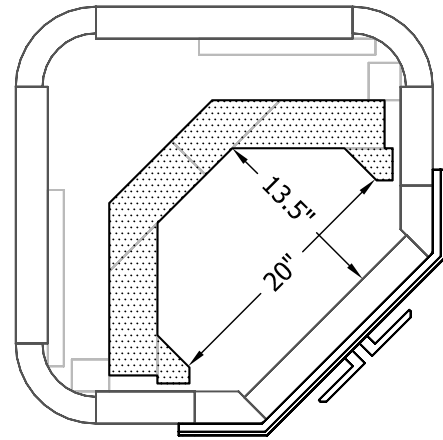

KTU1330/2 Tulikivi Fireplace

Fireplace Dimensions: 20in x13.5in

Floor Plan

- █ Combustible Wall
- █ Heat Shield
- █ Flue System

Flue Channels

█ Fireplace Flue Path

Model: KTU1330/2
Door Type: Panorama
Firebox Type: Flat Grate Soapstone
Dimensions: 30.7"x30.7"x59"
Weight: 3150 lbs
Flue Location: Base Vent
Flue Size: 7 in round

— Fireplace Flue Path

MID-ATLANTIC MASONRY HEAT
Tulikivi Distributor
Specification Sheet

PROJECT
Standard Model

MODEL
KTU1330/2

DRAWN BY
D.P.BYRAM

VIEW
Perspective

DATE
11/15/08

PAGE