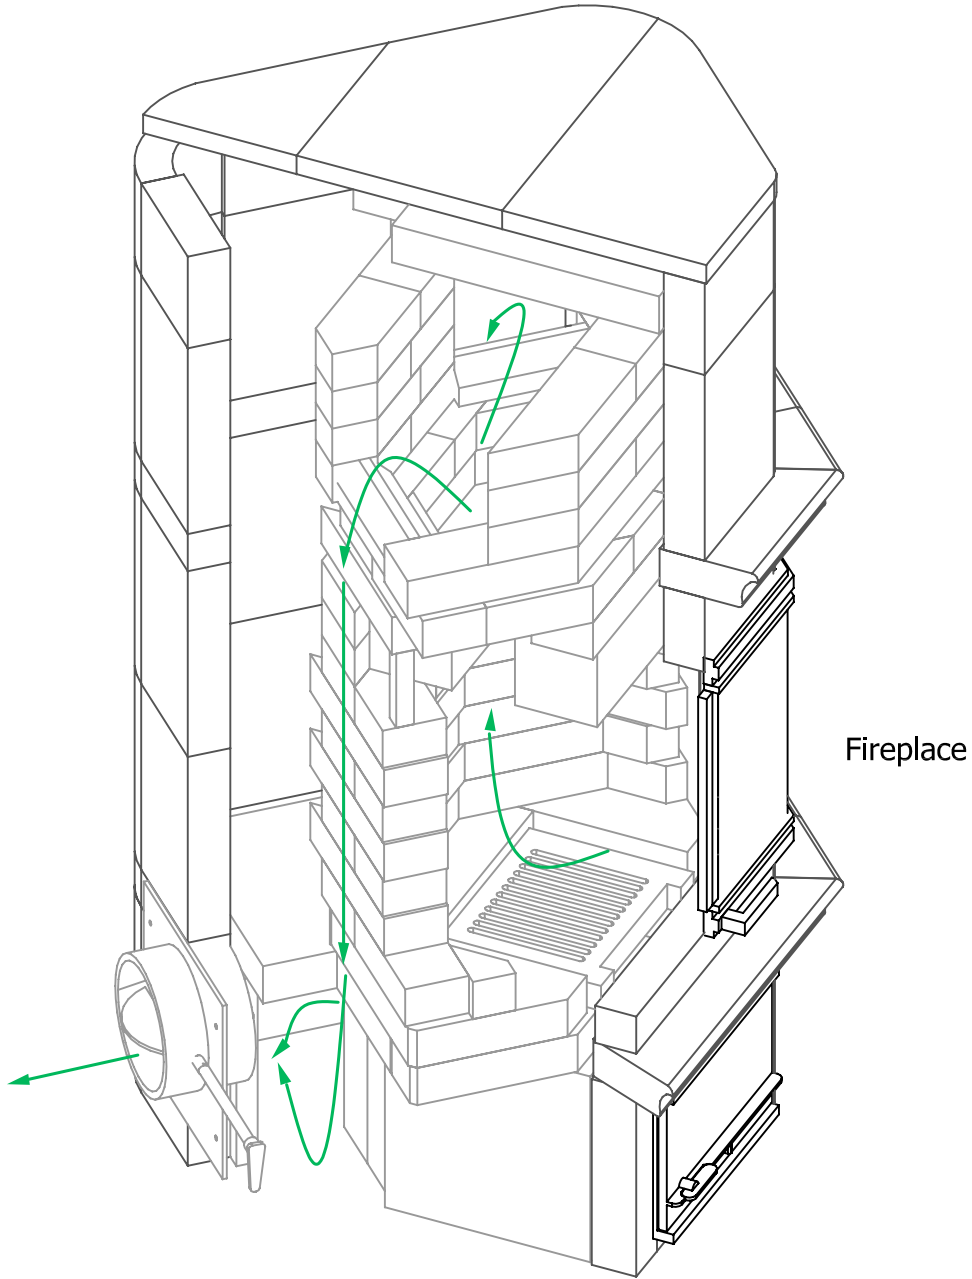

KTU1330/2 Tulikivi Fireplace

Fireplace Dimensions: 20in x13.5in

Floor Plan

- █ Combustible Wall
- █ Heat Shield
- █ Flue System

Flue Channels

█ Fireplace Flue Path

Model: KTU1330/2
Door Type: Panorama
Firebox Type: Flat Grate Soapstone
Dimensions: 30.7"x30.7"x59"
Weight: 3150 lbs
Flue Location: Base Vent
Flue Size: 7 in round

MID-ATLANTIC MASONRY HEAT
Tulikivi Distributor
Specification Sheet

PROJECT Standard Model
 MODEL KTU1330/2

DRAWN BY D.P.BYRAM

VIEW Perspective
 DATE 11/15/08

PAGE

1

KTU1330/2 Tulikivi Fireplace

Flue Channels

— Fireplace Flue Path

MID-ATLANTIC MASONRY HEAT
Tulikivi Distributor
Specification Sheet

PROJECT
Standard Model

MODEL
KTU1330/2

DRAWN BY
D.P.BYRAM

VIEW
Perspective

DATE
11/15/08

PAGE