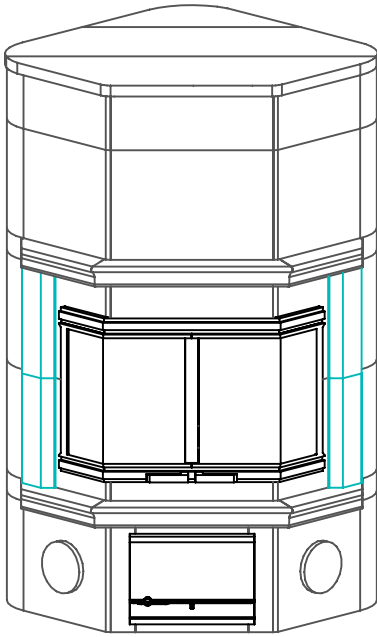

KTU1330/2 Tulikivi Fireplace

Fireplace Dimensions: 20in x13.5in

Floor Plan

- █ Combustible Wall
- █ Heat Shield
- █ Flue System

Flue Channels

█ Fireplace Flue Path

Model: KTU1330/2
Door Type: Panorama
Firebox Type: Flat Grate Soapstone
Dimensions: 30.7"x30.7"x59"
Weight: 3150 lbs
Flue Location: Base Vent
Flue Size: 7 in round

MID-ATLANTIC MASONRY HEAT
Tulikivi Distributor
Specification Sheet

PROJECT Standard Model
 MODEL KTU1330/2

DRAWN BY D.P.BYRAM

VIEW Perspective
 DATE 11/15/08

PAGE

1

KTU1330/2 Tulikivi Fireplace

Flue Channels

— Fireplace Flue Path

MID-ATLANTIC MASONRY HEAT
Tulikivi Distributor
Specification Sheet

PROJECT
Standard Model

MODEL
KTU1330/2

DRAWN BY
D.P.BYRAM

VIEW
Perspective

DATE
11/15/08

PAGE