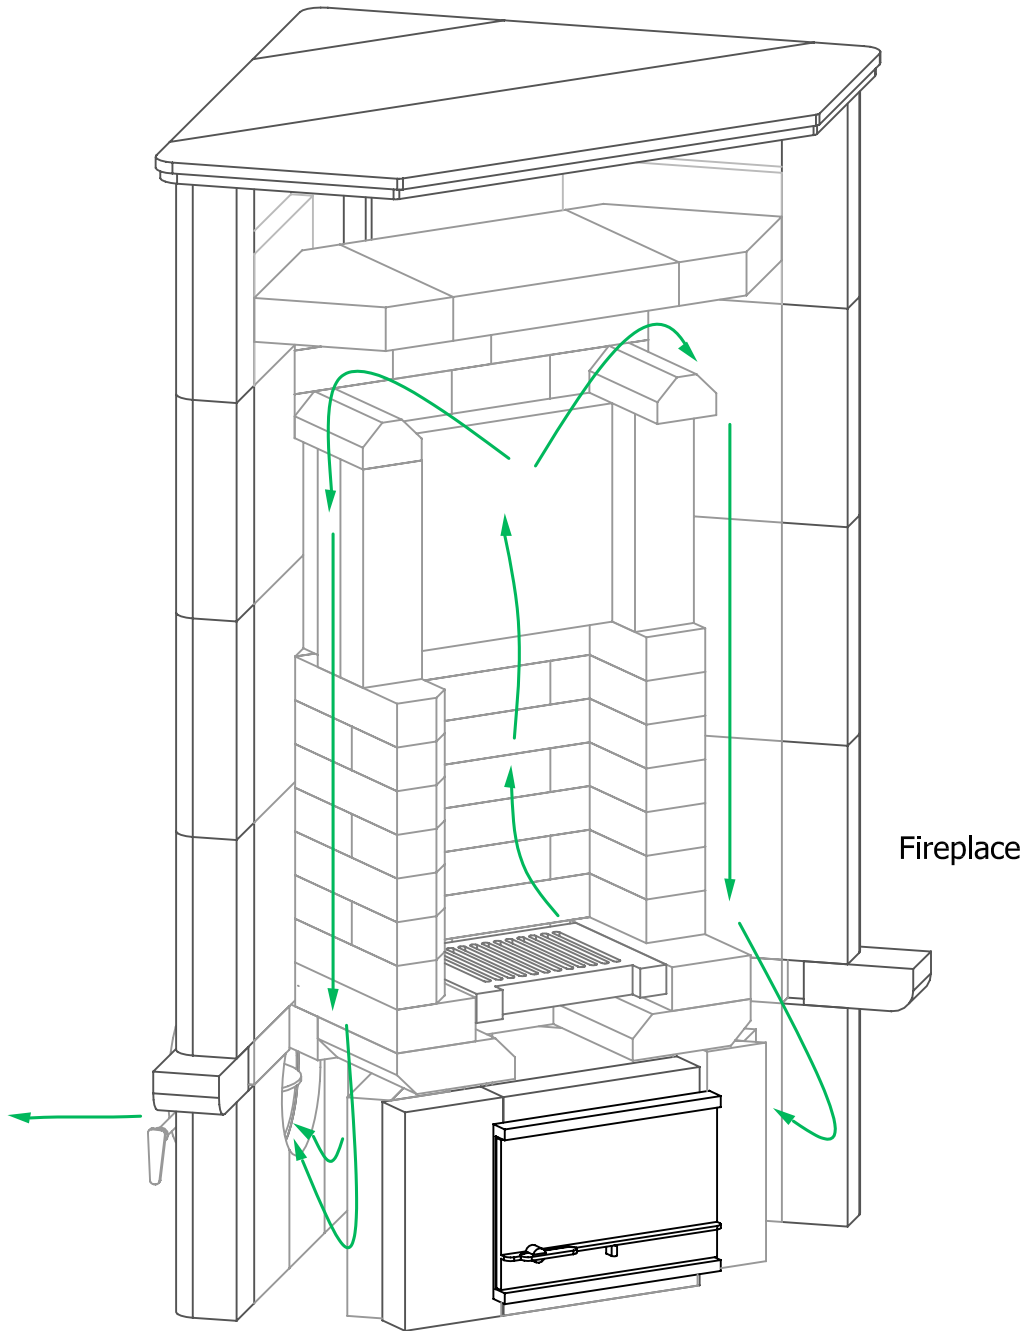

# KTU1410/4 Tulikivi Fireplace

## Flue Channels

— Fireplace Flue Path

MID-ATLANTIC MASONRY HEAT  
Tulikivi Distributor  
Specification Sheet

PROJECT  
Standard Model

MODEL  
KTU1410/4

DRAWN BY  
D.P.BYRAM

VIEW  
Perspective

DATE  
11/15/08