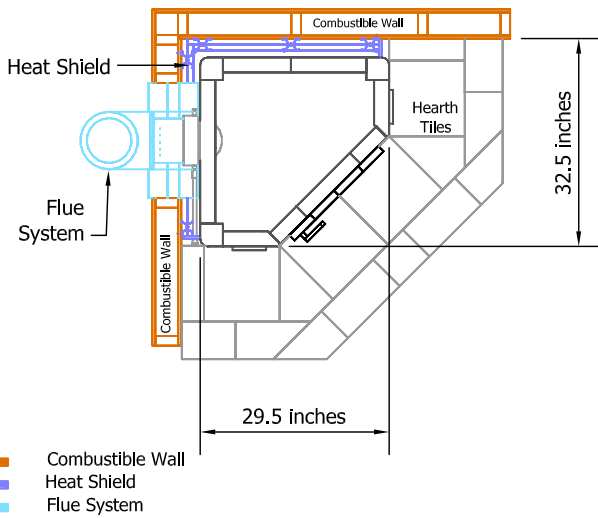

KTU1410/4 Tulikivi Fireplace

Fireplace Dimensions: 14.25in x11.25in

Floor Plan

Flue Channels

Model: KTU1410/4
Door Type: Standard Door
Firebox Type: Flat Grate Soapstone
Dimensions: 29.5"x29.5"x62.5"
Weight: 3225 lbs
Flue Location: Base Vent
Flue Size: 6 in round