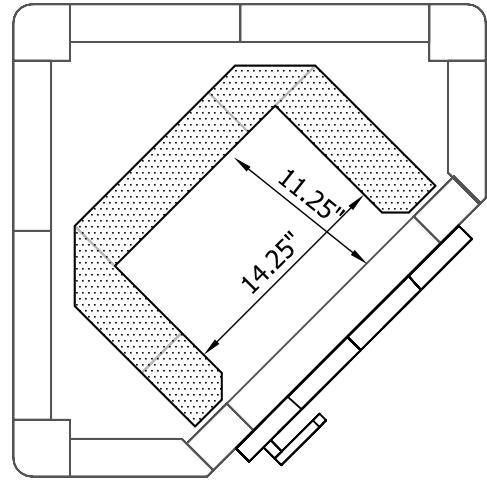

KTU1410/4 Tulikivi Fireplace

Fireplace Dimensions: 14.25in x11.25in

Floor Plan

Flue Channels

Model: KTU1410/4
Door Type: Standard Door
Firebox Type: Flat Grate Soapstone
Dimensions: 29.5"x29.5"x62.5"
Weight: 3225 lbs
Flue Location: Base Vent
Flue Size: 6 in round

█ Fireplace Flue Path

MID-ATLANTIC MASONRY HEAT
 Tulikivi Distributor
 Specification Sheet

PROJECT
 Standard Model

MODEL
 KTU1410/4

DRAWN BY
 D.P.BYRAM

VIEW
 Perspective

DATE
 11/15/08

PAGE