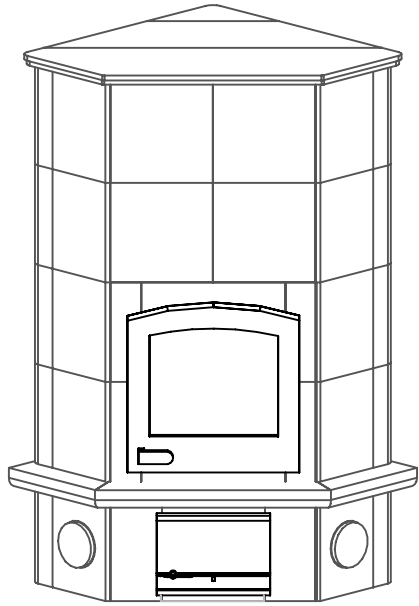

KTU1410/4 Tulikivi Fireplace

Fireplace Dimensions: 14.25in x11.25in

Floor Plan

Flue Channels

Model: KTU1410/4
Door Type: Standard Door
Firebox Type: Flat Grate Soapstone
Dimensions: 29.5"x29.5"x62.5"
Weight: 3225 lbs
Flue Location: Base Vent
Flue Size: 6 in round

█ Fireplace Flue Path

MID-ATLANTIC MASONRY HEAT
 Tulikivi Distributor
 Specification Sheet

PROJECT
 Standard Model

MODEL
 KTU1410/4

DRAWN BY
 D.P.BYRAM

VIEW
 Perspective

DATE
 11/15/08

PAGE

1

KTU1410/4 Tulikivi Fireplace

Flue Channels

— Fireplace Flue Path

MID-ATLANTIC MASONRY HEAT
Tulikivi Distributor
Specification Sheet

PROJECT
Standard Model

MODEL
KTU1410/4

DRAWN BY
D.P.BYRAM