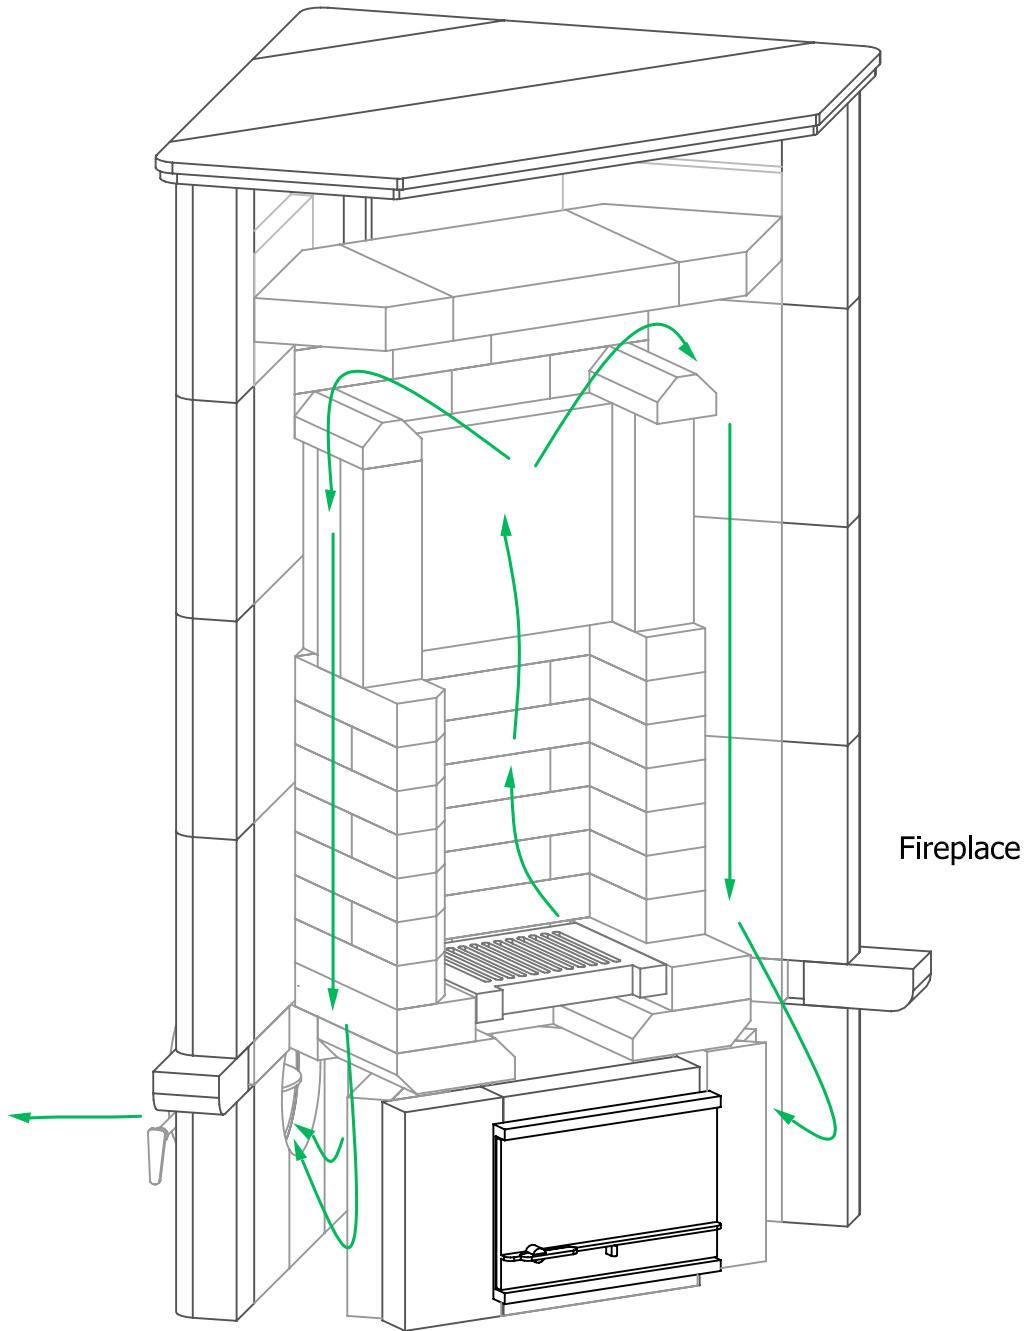

KTU1410/4 Tulikivi Fireplace

Fireplace Dimensions: 14.25in x11.25in

Floor Plan

Flue Channels

Model: KTU1410/4
Door Type: Standard Door
Firebox Type: Flat Grate Soapstone
Dimensions: 29.5"x29.5"x62.5"
Weight: 3225 lbs
Flue Location: Base Vent
Flue Size: 6 in round

█ Fireplace Flue Path

MID-ATLANTIC MASONRY HEAT
 Tulikivi Distributor
 Specification Sheet

PROJECT
 Standard Model

MODEL
 KTU1410/4

DRAWN BY
 D.P.BYRAM

VIEW
 Perspective

DATE
 11/15/08

PAGE

1

KTU1410/4 Tulikivi Fireplace

Flue Channels

— Fireplace Flue Path

MID-ATLANTIC MASONRY HEAT
Tulikivi Distributor
Specification Sheet

PROJECT
Standard Model

MODEL
KTU1410/4

DRAWN BY
D.P.BYRAM