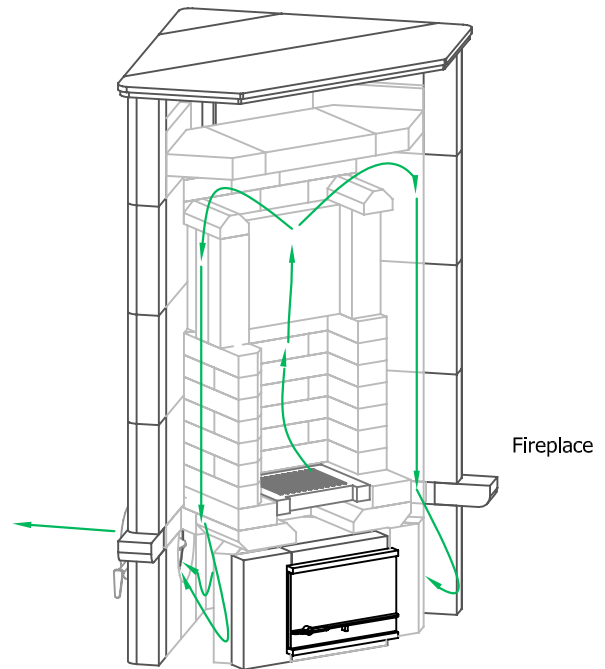

KTU1410/4 Tulikivi Fireplace

Fireplace Dimensions: 14.25in x11.25in

Floor Plan

Flue Channels

Model: KTU1410/4
Door Type: Standard Door
Firebox Type: Flat Grate Soapstone
Dimensions: 29.5"x29.5"x62.5"
Weight: 3225 lbs
Flue Location: Base Vent
Flue Size: 6 in round

█ Fireplace Flue Path

MID-ATLANTIC MASONRY HEAT
 Tulikivi Distributor
 Specification Sheet

PROJECT
 Standard Model

MODEL
 KTU1410/4

DRAWN BY
 D.P.BYRAM

VIEW
 Perspective

DATE
 11/15/08

PAGE

1

KTU1410/4 Tulikivi Fireplace

Flue Channels

— Fireplace Flue Path

MID-ATLANTIC MASONRY HEAT
Tulikivi Distributor
Specification Sheet

PROJECT
Standard Model

MODEL
KTU1410/4

DRAWN BY
D.P.BYRAM