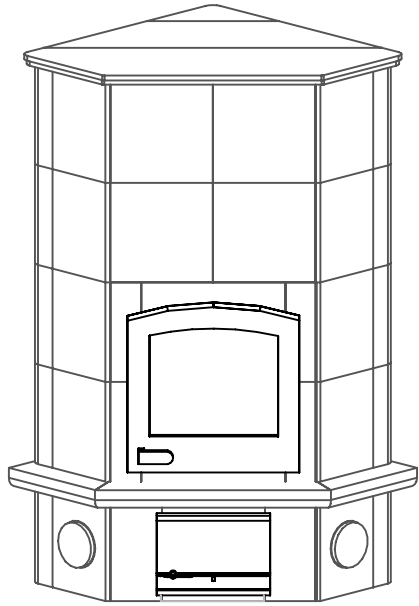

KTU1410/4 Tulikivi Fireplace

Fireplace Dimensions: 14.25in x11.25in

Floor Plan

Flue Channels

Model: KTU1410/4
 Door Type: Standard Door
 Firebox Type: Flat Grate Soapstone
 Dimensions: 29.5"x29.5"x62.5"
 Weight: 3225 lbs
 Flue Location: Base Vent
 Flue Size: 6 in round

█ Fireplace Flue Path

MID-ATLANTIC MASONRY HEAT
 Tulikivi Distributor
 Specification Sheet

PROJECT
 Standard Model

MODEL
 KTU1410/4

DRAWN BY
 D.P.BYRAM

VIEW
 Perspective

DATE
 11/15/08

PAGE