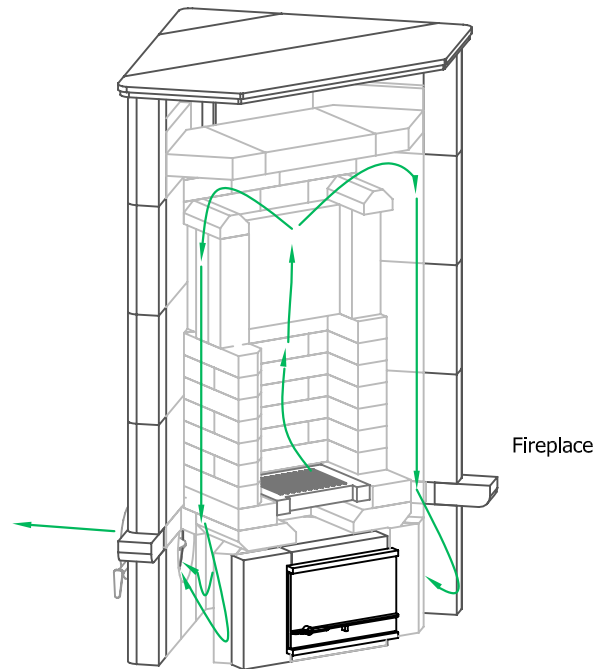

KTU1410/4 Tulikivi Fireplace

Fireplace Dimensions: 14.25in x11.25in

Floor Plan

Flue Channels

Model: KTU1410/4
 Door Type: Standard Door
 Firebox Type: Flat Grate Soapstone
 Dimensions: 29.5"x29.5"x62.5"
 Weight: 3225 lbs
 Flue Location: Base Vent
 Flue Size: 6 in round

█ Fireplace Flue Path

MID-ATLANTIC MASONRY HEAT
 Tulikivi Distributor
 Specification Sheet

PROJECT
 Standard Model

MODEL
 KTU1410/4

DRAWN BY
 D.P.BYRAM

VIEW
 Perspective

DATE
 11/15/08

PAGE