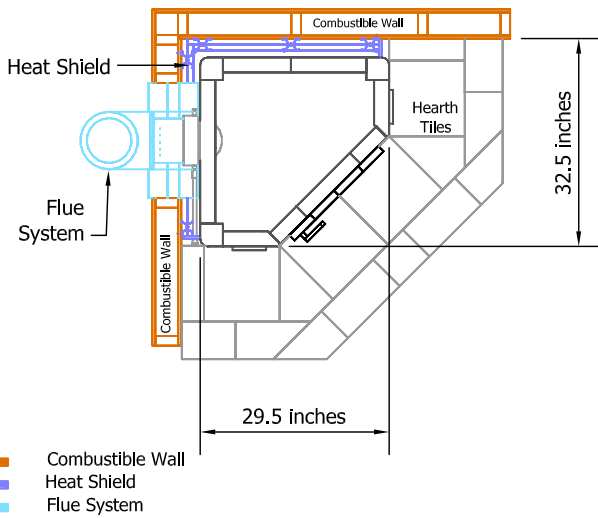

KTU1410/4 Tulikivi Fireplace

Fireplace Dimensions: 14.25in x11.25in

Floor Plan

Flue Channels

Model: KTU1410/4
 Door Type: Standard Door
 Firebox Type: Flat Grate Soapstone
 Dimensions: 29.5"x29.5"x62.5"
 Weight: 3225 lbs
 Flue Location: Base Vent
 Flue Size: 6 in round

█ Fireplace Flue Path

MID-ATLANTIC MASONRY HEAT
 Tulikivi Distributor
 Specification Sheet

PROJECT
 Standard Model

MODEL
 KTU1410/4

DRAWN BY
 D.P.BYRAM

VIEW
 Perspective

DATE
 11/15/08

PAGE