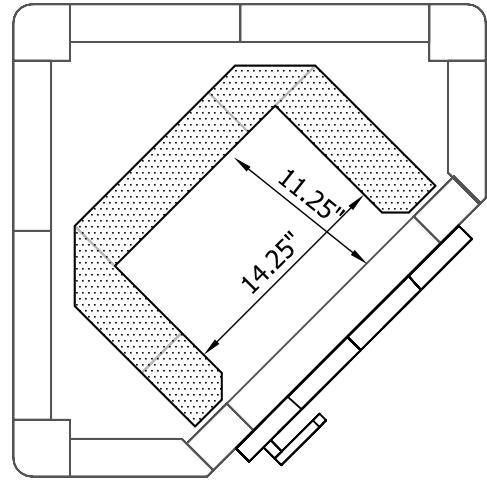

KTU1410/4 Tulikivi Fireplace

Fireplace Dimensions: 14.25in x11.25in

Floor Plan

Flue Channels

Model: KTU1410/4
 Door Type: Standard Door
 Firebox Type: Flat Grate Soapstone
 Dimensions: 29.5"x29.5"x62.5"
 Weight: 3225 lbs
 Flue Location: Base Vent
 Flue Size: 6 in round

█ Fireplace Flue Path

MID-ATLANTIC MASONRY HEAT
 Tulikivi Distributor
 Specification Sheet

PROJECT
 Standard Model

MODEL
 KTU1410/4

DRAWN BY
 D.P.BYRAM

VIEW
 Perspective

DATE
 11/15/08

PAGE