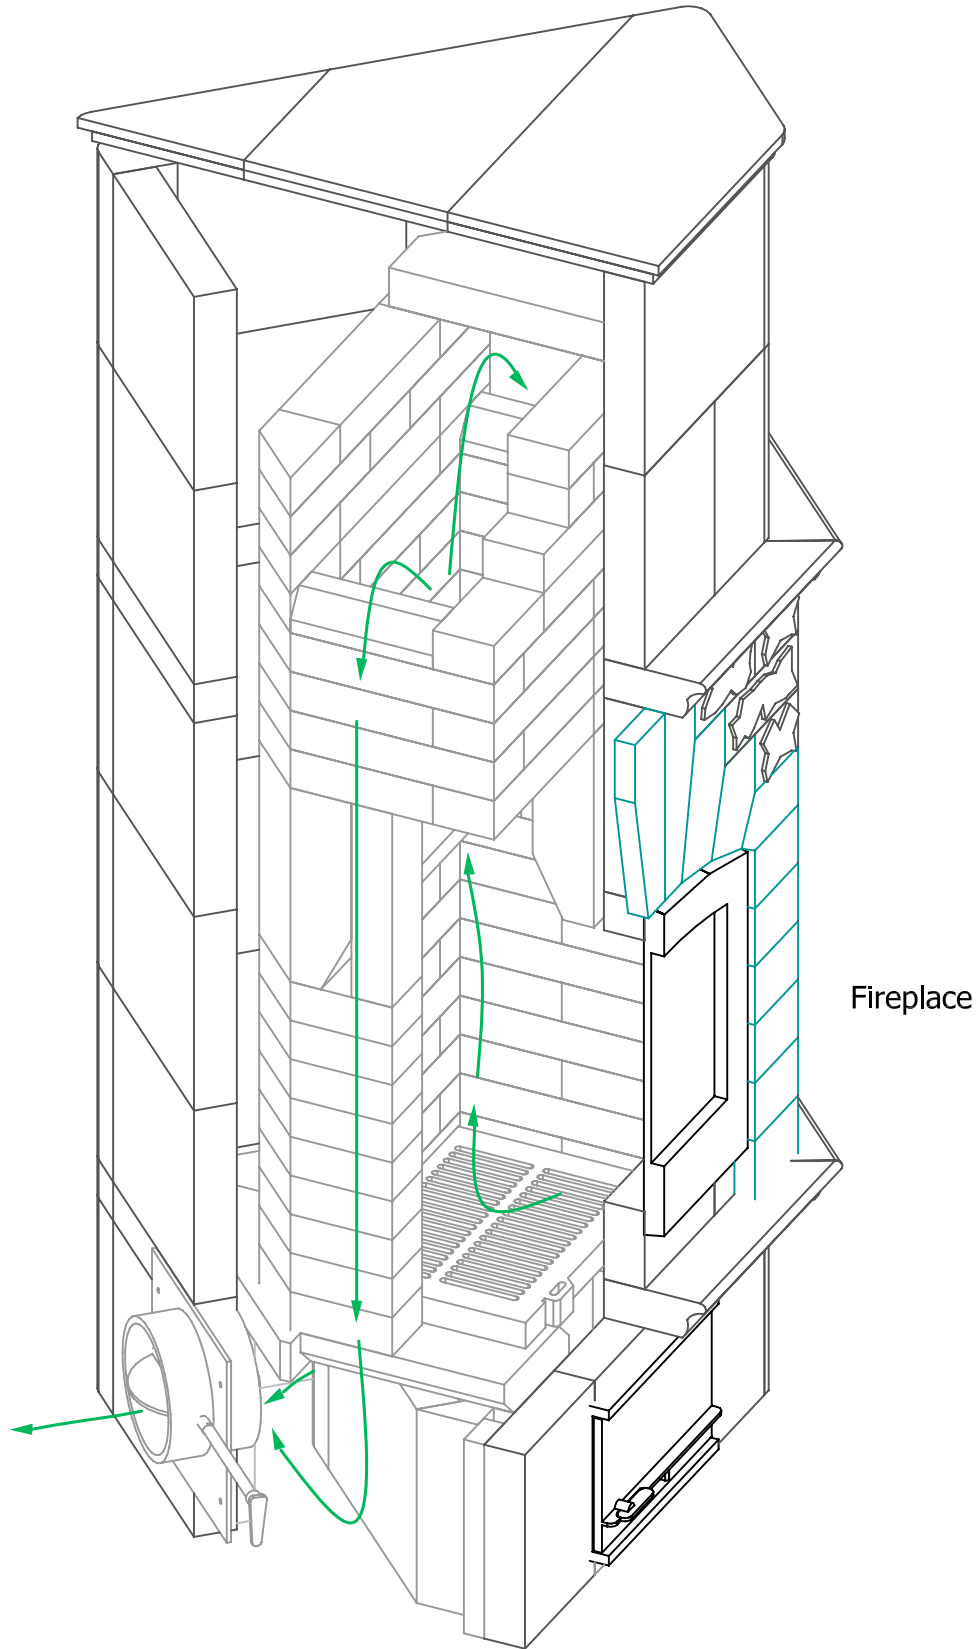

KTU2100L Tulikivi Fireplace
Flue Channels

— Fireplace Flue Path

MID-ATLANTIC MASONRY HEAT
Tulikivi Distributor
Specification Sheet

PROJECT
Standard Model

MODEL
KTU2100L

DRAWN BY
D.P.BYRAM

VIEW
Perspective

DATE
11/15/08