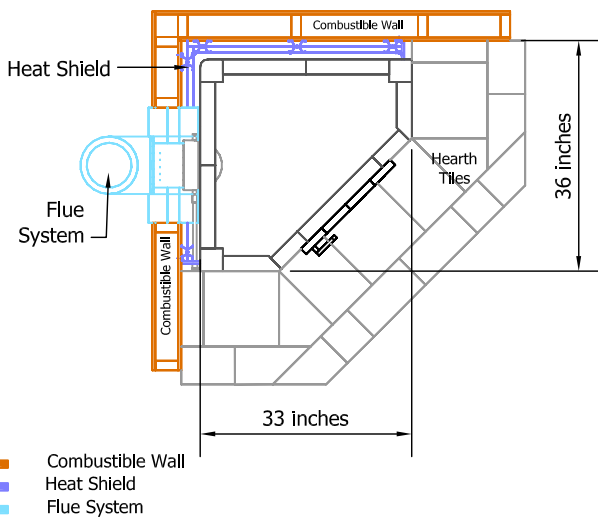

KTU2100L Tulikivi Fireplace

Fireplace Dimensions: 16.5in x12.4in

Floor Plan

Flue Channels

Model: KTU2100L
 Door Type: Standard Door
 Firebox Type: Flat Grate Soapstone
 Dimensions: 33"x33"x76.7"
 Weight: 4650 lbs
 Flue Location: Base Vent
 Flue Size: 7 in round