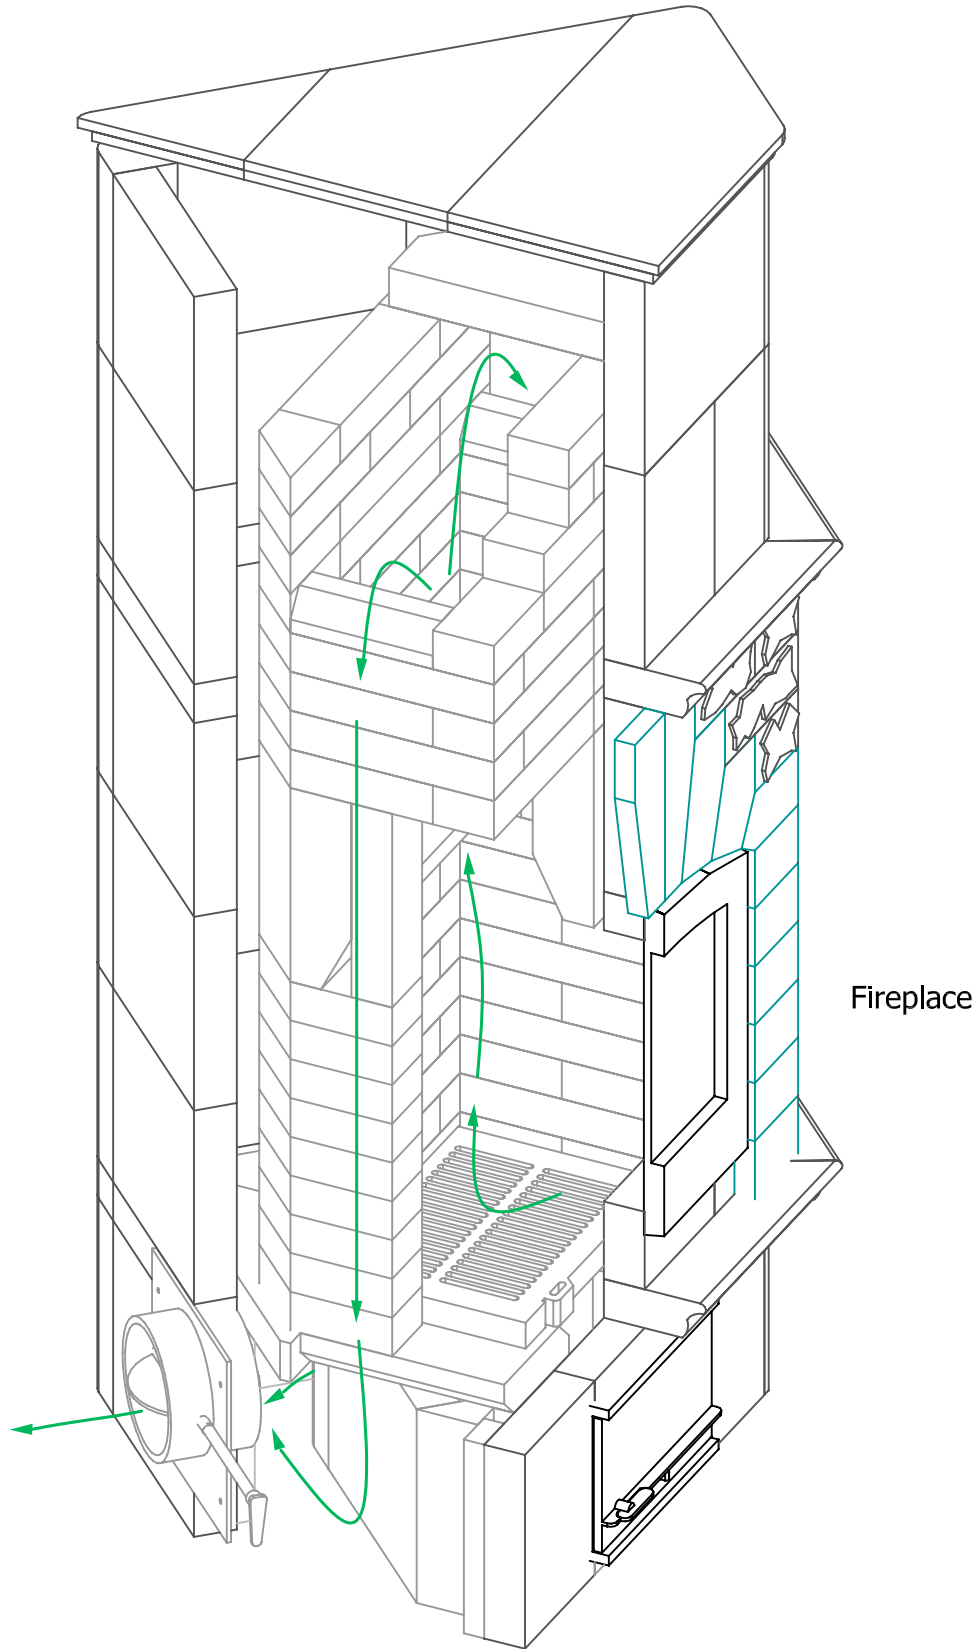

KTU2100L Tulikivi Fireplace

Fireplace Dimensions: 16.5in x12.4in

Floor Plan

Flue Channels

Model: KTU2100L
 Door Type: Standard Door
 Firebox Type: Flat Grate Soapstone
 Dimensions: 33"x33"x76.7"
 Weight: 4650 lbs
 Flue Location: Base Vent
 Flue Size: 7 in round

MID-ATLANTIC MASONRY HEAT
 Tulikivi Distributor
 Specification Sheet

PROJECT Standard Model
 MODEL KTU2100L

DRAWN BY D.P.BYRAM

VIEW Perspective
 DATE 11/15/08

PAGE

1

KTU2100L Tulikivi Fireplace
Flue Channels

— Fireplace Flue Path

MID-ATLANTIC MASONRY HEAT
Tulikivi Distributor
Specification Sheet

PROJECT
Standard Model

MODEL
KTU2100L

DRAWN BY
D.P.BYRAM

VIEW
Perspective

DATE
11/15/08

PAGE