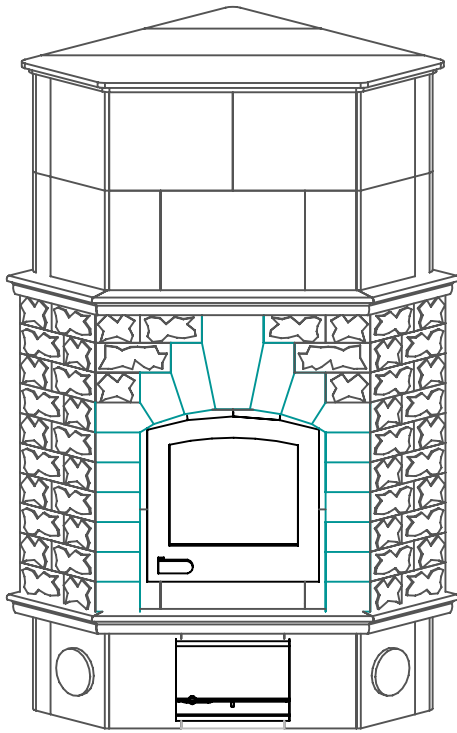

KTU2100L Tulikivi Fireplace

Fireplace Dimensions: 16.5in x12.4in

Floor Plan

Flue Channels

Model: KTU2100L
 Door Type: Standard Door
 Firebox Type: Flat Grate Soapstone
 Dimensions: 33"x33"x76.7"
 Weight: 4650 lbs
 Flue Location: Base Vent
 Flue Size: 7 in round

MID-ATLANTIC MASONRY HEAT
 Tulikivi Distributor
 Specification Sheet

PROJECT Standard Model
 MODEL KTU2100L

DRAWN BY D.P.BYRAM

VIEW Perspective
 DATE 11/15/08

PAGE

1

KTU2100L Tulikivi Fireplace
Flue Channels

— Fireplace Flue Path

MID-ATLANTIC MASONRY HEAT
Tulikivi Distributor
Specification Sheet

PROJECT
Standard Model

MODEL
KTU2100L

DRAWN BY
D.P.BYRAM

VIEW
Perspective

DATE
11/15/08

PAGE