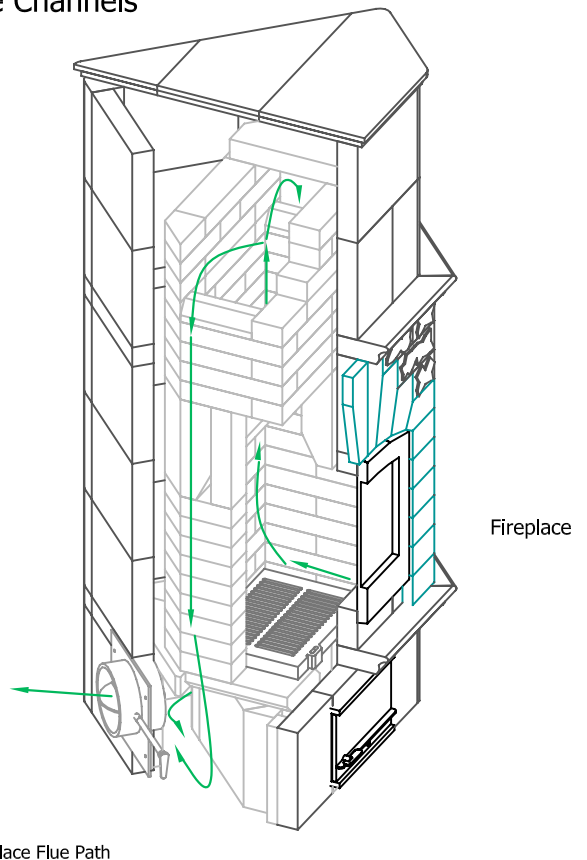

KTU2100L Tulikivi Fireplace

Fireplace Dimensions: 16.5in x12.4in

Floor Plan

Flue Channels

Model: KTU2100L
 Door Type: Standard Door
 Firebox Type: Flat Grate Soapstone
 Dimensions: 33"x33"x76.7"
 Weight: 4650 lbs
 Flue Location: Base Vent
 Flue Size: 7 in round

MID-ATLANTIC MASONRY HEAT
 Tulikivi Distributor
 Specification Sheet

PROJECT Standard Model
 MODEL KTU2100L

DRAWN BY D.P.BYRAM

VIEW Perspective
 DATE 11/15/08

PAGE

1

KTU2100L Tulikivi Fireplace
Flue Channels

— Fireplace Flue Path

MID-ATLANTIC MASONRY HEAT
Tulikivi Distributor
Specification Sheet

PROJECT
Standard Model

MODEL
KTU2100L

DRAWN BY
D.P.BYRAM

VIEW
Perspective

DATE
11/15/08

PAGE