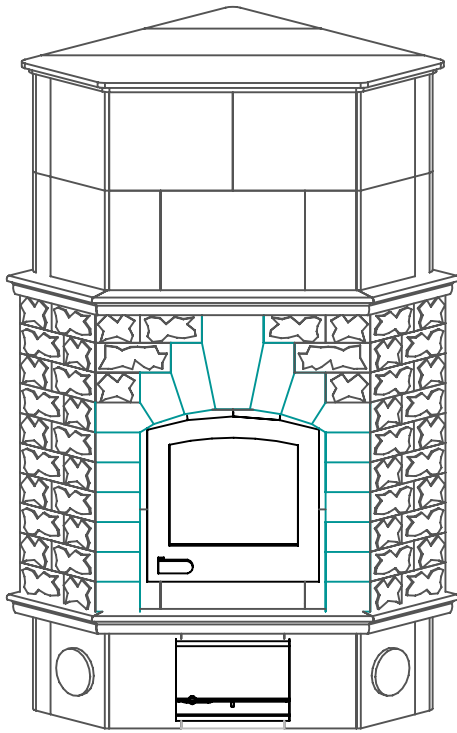

KTU2100L Tulikivi Fireplace

Fireplace Dimensions: 16.5in x12.4in

Floor Plan

Flue Channels

Model: KTU2100L
 Door Type: Standard Door
 Firebox Type: Flat Grate Soapstone
 Dimensions: 33"x33"x76.7"
 Weight: 4650 lbs
 Flue Location: Base Vent
 Flue Size: 7 in round

MID-ATLANTIC MASONRY HEAT
 Tulikivi Distributor
 Specification Sheet

PROJECT
 Standard Model

MODEL
 KTU2100L

DRAWN BY
 D.P.BYRAM

VIEW
 Perspective

DATE
 11/15/08

PAGE

1