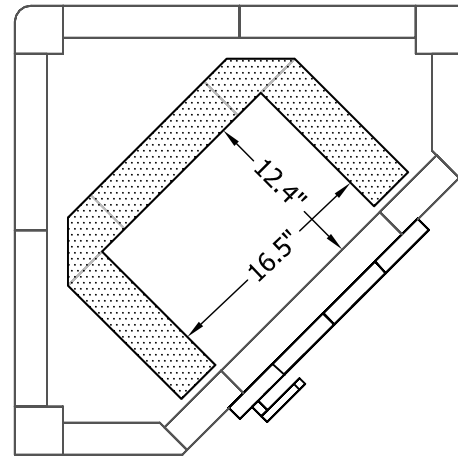

KTU2100L Tulikivi Fireplace

Fireplace Dimensions: 16.5in x12.4in

Floor Plan

Flue Channels

Model: KTU2100L
 Door Type: Standard Door
 Firebox Type: Flat Grate Soapstone
 Dimensions: 33"x33"x76.7"
 Weight: 4650 lbs
 Flue Location: Base Vent
 Flue Size: 7 in round