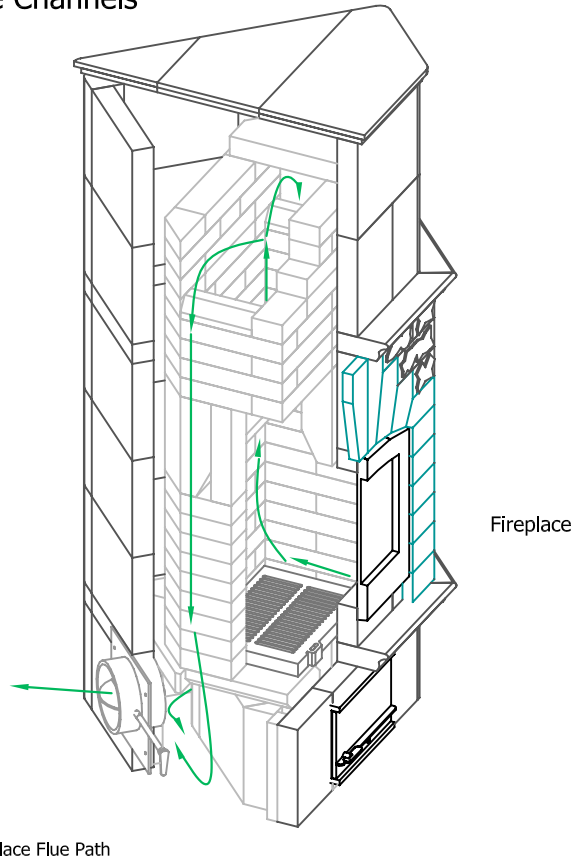

KTU2100L Tulikivi Fireplace

Fireplace Dimensions: 16.5in x12.4in

Floor Plan

Flue Channels

Model: KTU2100L
 Door Type: Standard Door
 Firebox Type: Flat Grate Soapstone
 Dimensions: 33"x33"x76.7"
 Weight: 4650 lbs
 Flue Location: Base Vent
 Flue Size: 7 in round

MID-ATLANTIC MASONRY HEAT
 Tulikivi Distributor
 Specification Sheet

PROJECT
 Standard Model

MODEL
 KTU2100L

DRAWN BY
 D.P.BYRAM

VIEW
 Perspective

DATE
 11/15/08

PAGE

1