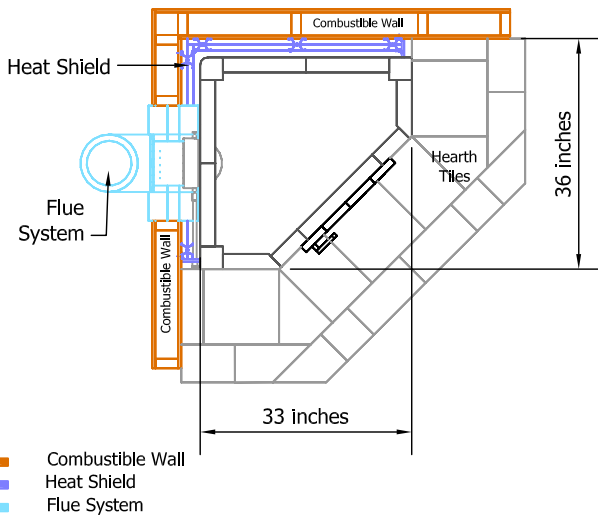

KTU2100L Tulikivi Fireplace

Fireplace Dimensions: 16.5in x12.4in

Floor Plan

Flue Channels

Model: KTU2100L
 Door Type: Standard Door
 Firebox Type: Flat Grate Soapstone
 Dimensions: 33"x33"x76.7"
 Weight: 4650 lbs
 Flue Location: Base Vent
 Flue Size: 7 in round