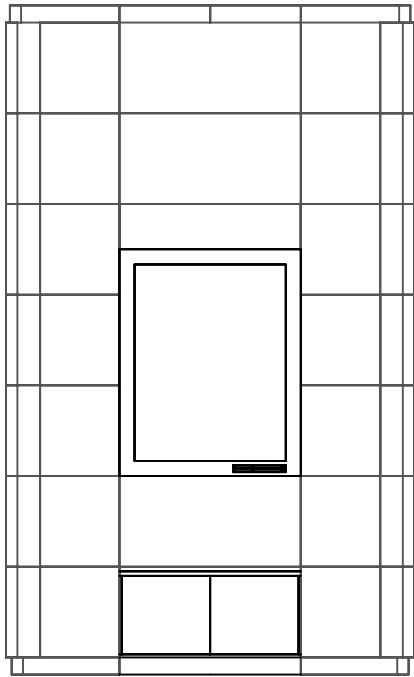

Sarmi C T Tulikivi Fireplace (Top Vent)

Fireplace Dimensions: 14in x10.5in

Floor Plan

Flue System

Flue Channels

Fireplace Flue Path

Bypass Damper

Model: Sarmi C T
 Door Type: Standard Door
 Firebox Type: Whirlbox
 Dimensions: 42.5"x25.5"x69.5"
 Weight: 3600 lbs
 Flue Location: Top Vent
 Flue Size: 6 in round