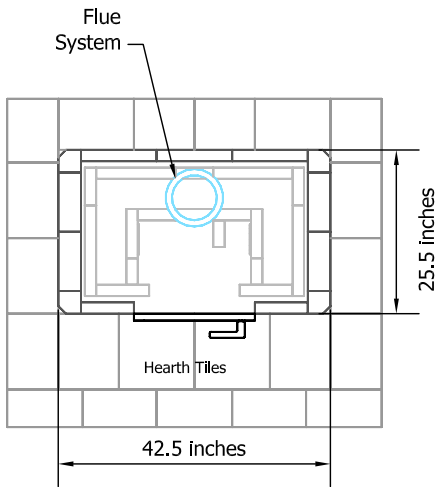

Sarmi C T Tulikivi Fireplace (Top Vent)

Fireplace Dimensions: 14in x10.5in

Floor Plan

Flue System

Flue Channels

Fireplace Flue Path

Bypass Damper

Model: Sarmi C T
 Door Type: Standard Door
 Firebox Type: Whirlbox
 Dimensions: 42.5"x25.5"x69.5"
 Weight: 3600 lbs
 Flue Location: Top Vent
 Flue Size: 6 in round