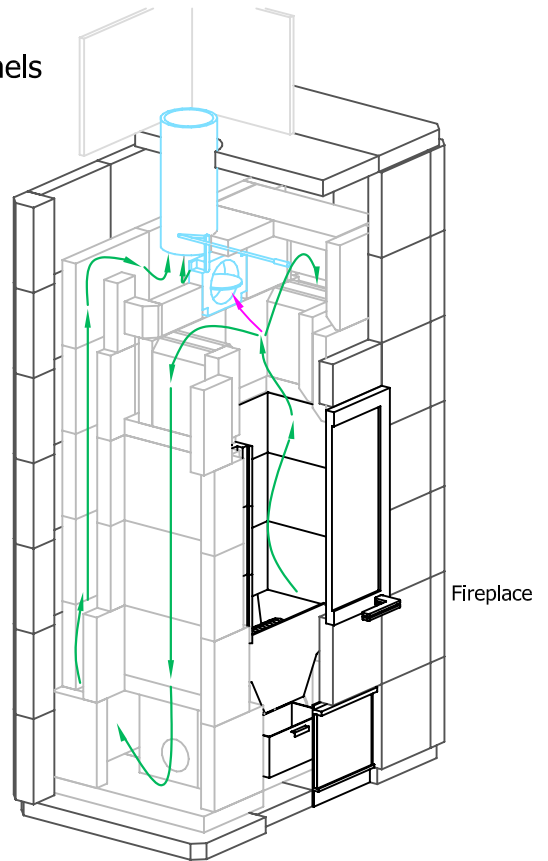

Sarmi C T Tulikivi Fireplace (Top Vent)

Fireplace Dimensions: 14in x10.5in

Floor Plan

Flue System

Flue Channels

Fireplace Flue Path

Bypass Damper

Model: Sarmi C T
 Door Type: Standard Door
 Firebox Type: Whirlbox
 Dimensions: 42.5"x25.5"x69.5"
 Weight: 3600 lbs
 Flue Location: Top Vent
 Flue Size: 6 in round