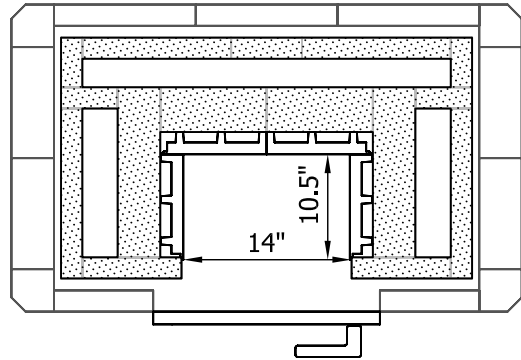

Sarmi C T Tulikivi Fireplace (Top Vent)

Fireplace Dimensions: 14in x10.5in

Floor Plan

Flue System

Flue Channels

Fireplace Flue Path

Bypass Damper

Model: Sarmi C T
 Door Type: Standard Door
 Firebox Type: Whirlbox
 Dimensions: 42.5"x25.5"x69.5"
 Weight: 3600 lbs
 Flue Location: Top Vent
 Flue Size: 6 in round