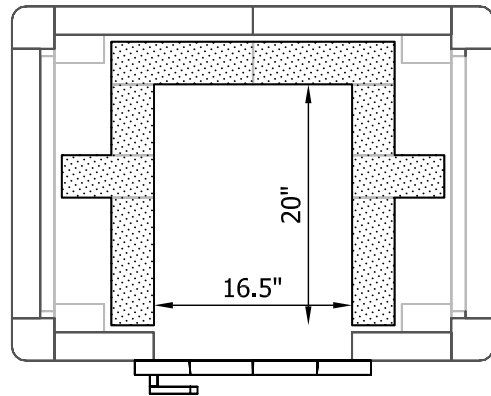

TTU2700 Tulikivi Fireplace (Custom Variation)

Fireplace Dimensions: 16.5in x20in

Floor Plan

- Combustibile Wall
- Heat Shield
- Flue System

Flue Channels

— Fireplace Flue Path

— Bypass Damper

Model: TTU2700 Custom Variation
 Door Type: Standard Door
 Firebox Type: Flat Grate Soapstone
 Dimensions: 61.5"x40"x84.5"
 Weight: 9050 lbs
 Flue Location: Top Vent
 Flue Size: 8 in round