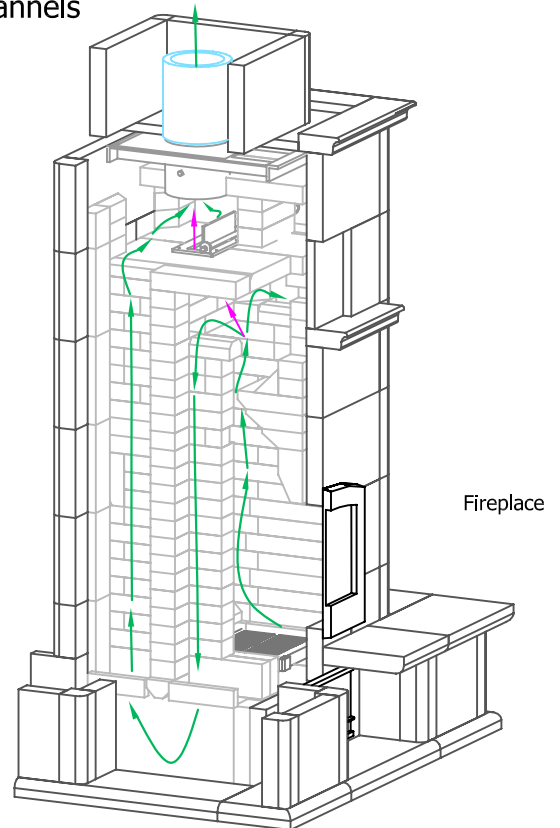

TTU2700 Tulikivi Fireplace (Custom Variation)

Fireplace Dimensions: 16.5in x20in

Floor Plan

- Combustibile Wall
- Heat Shield
- Flue System

Flue Channels

— Fireplace Flue Path

— Bypass Damper

Model: TTU2700 Custom Variation
 Door Type: Standard Door
 Firebox Type: Flat Grate Soapstone
 Dimensions: 61.5"x40"x84.5"
 Weight: 9050 lbs
 Flue Location: Top Vent
 Flue Size: 8 in round