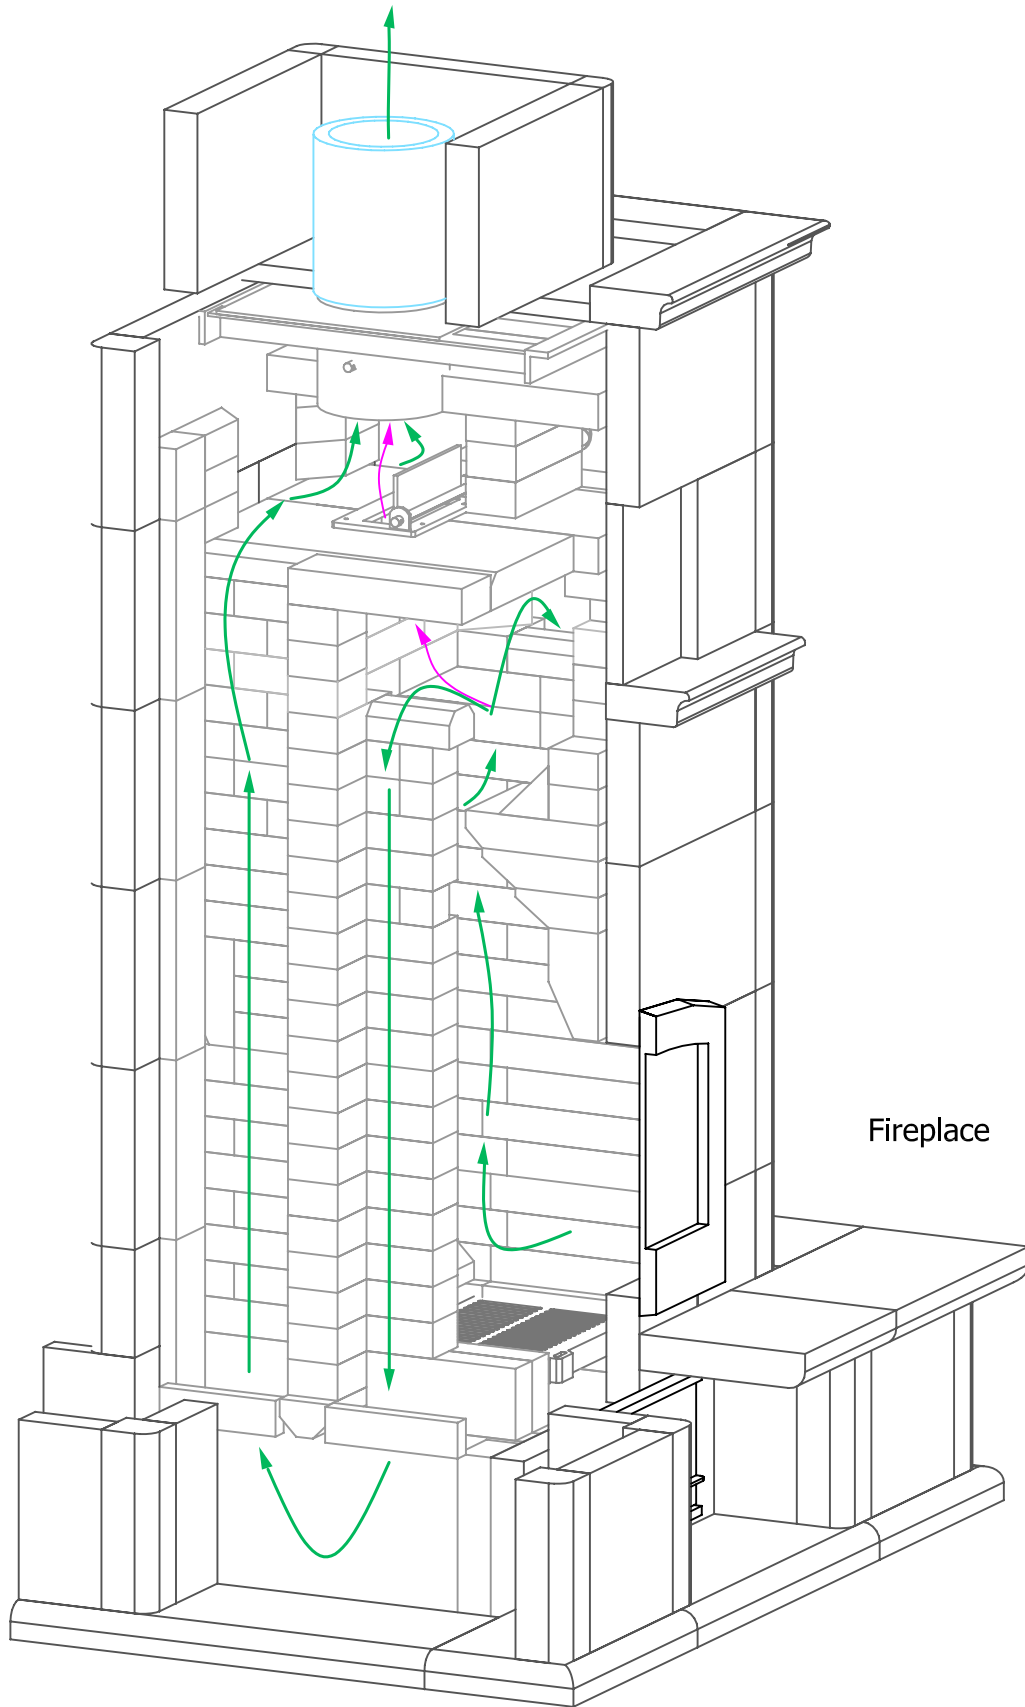

TTU2700 Tulikivi Fireplace (Custom Variation)

Flue Channels

— Fireplace Flue Path
— Bypass Damper

MID-ATLANTIC MASONRY HEAT
Tulikivi Distributor
Specification Sheet

PROJECT
Custom Variation
MODEL
TTU2700

DRAWN BY
D.P.BYRAM

VIEW
Perspective
DATE
11/15/08

PAGE

2