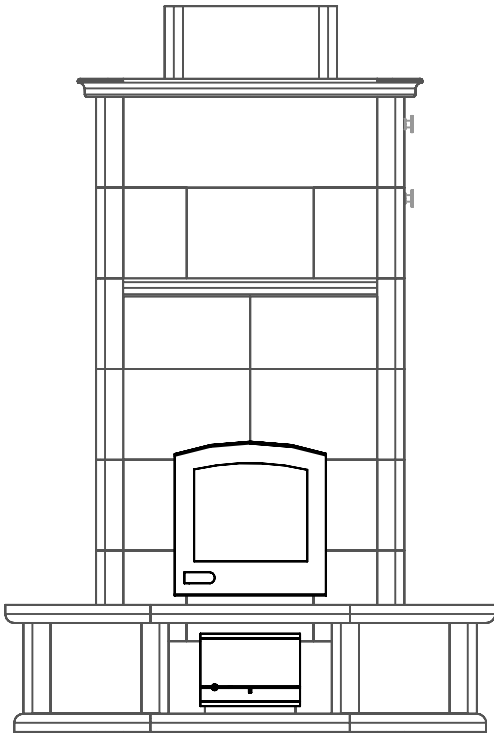

TTU2700 Tulikivi Fireplace (Custom Variation)

Fireplace Dimensions: 16.5in x20in

Floor Plan

- Combustibile Wall
- Heat Shield
- Flue System

Flue Channels

— Fireplace Flue Path

— Bypass Damper

Model: TTU2700 Custom Variation
 Door Type: Standard Door
 Firebox Type: Flat Grate Soapstone
 Dimensions: 61.5"x40"x84.5"
 Weight: 9050 lbs
 Flue Location: Top Vent
 Flue Size: 8 in round

MID-ATLANTIC MASONRY HEAT
 Tulikivi Distributor
 Specification Sheet

PROJECT
 Custom Variation
 MODEL
 TTU2700

DRAWN BY
 D.P.BYRAM

VIEW
 Perspective
 DATE
 11/15/08

PAGE

1

TTU2700 Tulikivi Fireplace (Custom Variation)