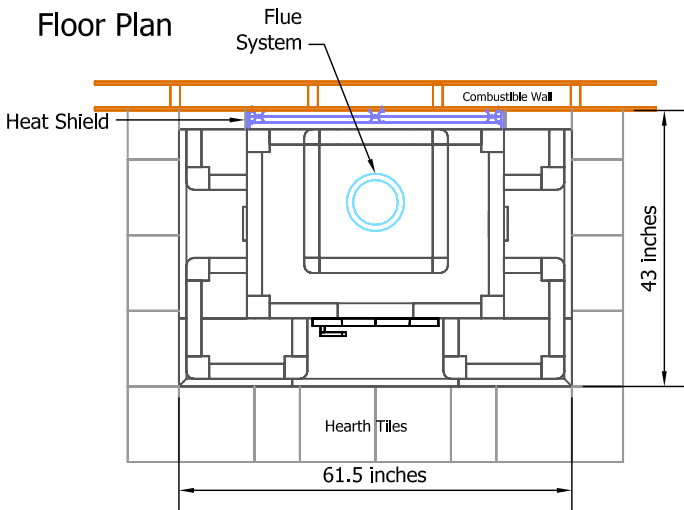

TTU2700 Tulikivi Fireplace (Custom Variation)

Fireplace Dimensions: 16.5in x20in

Floor Plan

- Combustibile Wall
- Heat Shield
- Flue System

Flue Channels

— Fireplace Flue Path

— Bypass Damper

Model: TTU2700 Custom Variation
 Door Type: Standard Door
 Firebox Type: Flat Grate Soapstone
 Dimensions: 61.5"x40"x84.5"
 Weight: 9050 lbs
 Flue Location: Top Vent
 Flue Size: 8 in round