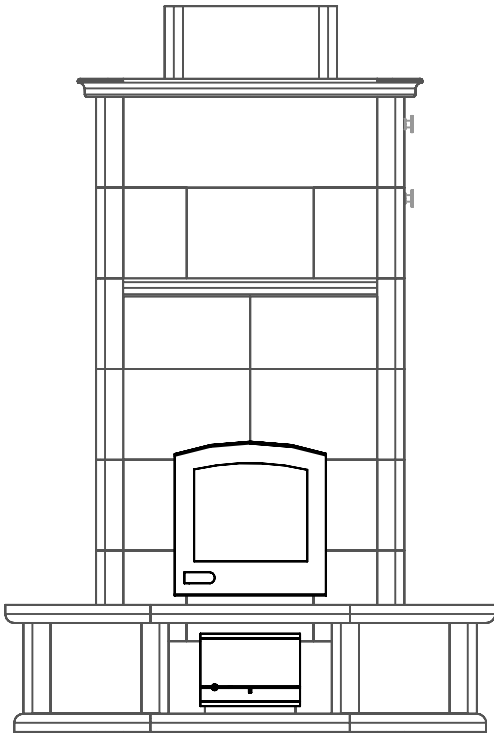

# TTU2700 Tulikivi Fireplace (Custom Variation)

Fireplace Dimensions: 16.5in x20in

## Floor Plan

- Combustible Wall
- Heat Shield
- Flue System

## Flue Channels

— Fireplace Flue Path

— Bypass Damper

**Model:** TTU2700 Custom Variation  
**Door Type:** Standard Door  
**Firebox Type:** Flat Grate Soapstone  
**Dimensions:** 61.5"x40"x84.5"  
**Weight:** 9050 lbs  
**Flue Location:** Top Vent  
**Flue Size:** 8 in round