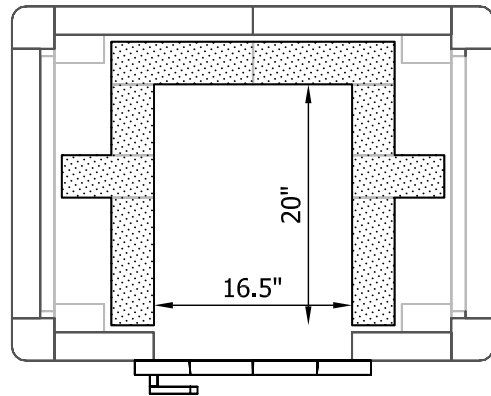

# TTU2700 Tulikivi Fireplace (Custom Variation)

Fireplace Dimensions: 16.5in x20in

## Floor Plan

- Combustible Wall
- Heat Shield
- Flue System

## Flue Channels

— Fireplace Flue Path

— Bypass Damper

**Model:** TTU2700 Custom Variation  
**Door Type:** Standard Door  
**Firebox Type:** Flat Grate Soapstone  
**Dimensions:** 61.5"x40"x84.5"  
**Weight:** 9050 lbs  
**Flue Location:** Top Vent  
**Flue Size:** 8 in round