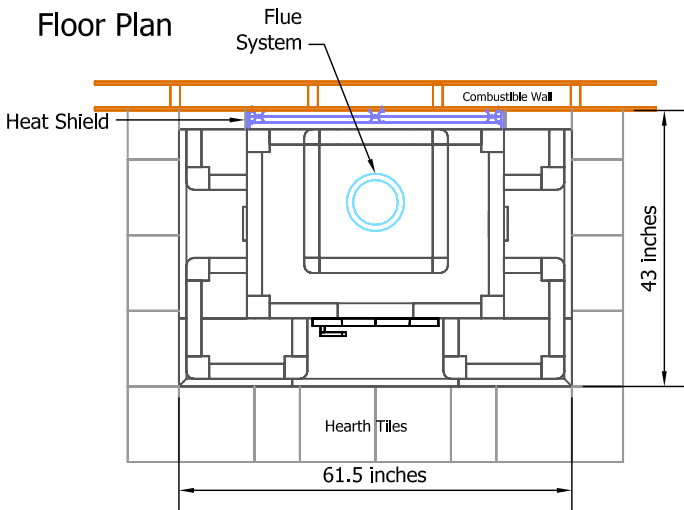

# TTU2700 Tulikivi Fireplace (Custom Variation)

Fireplace Dimensions: 16.5in x20in

## Floor Plan

- Combustible Wall
- Heat Shield
- Flue System

## Flue Channels

— Fireplace Flue Path

— Bypass Damper

**Model:** TTU2700 Custom Variation  
**Door Type:** Standard Door  
**Firebox Type:** Flat Grate Soapstone  
**Dimensions:** 61.5"x40"x84.5"  
**Weight:** 9050 lbs  
**Flue Location:** Top Vent  
**Flue Size:** 8 in round