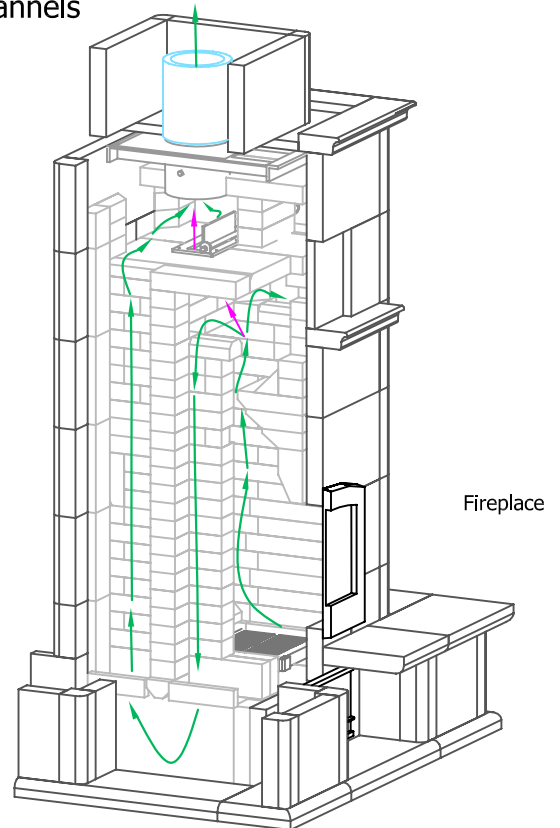

# TTU2700 Tulikivi Fireplace (Custom Variation)

Fireplace Dimensions: 16.5in x20in

## Floor Plan

- Combustible Wall
- Heat Shield
- Flue System

## Flue Channels

— Fireplace Flue Path

— Bypass Damper

**Model:** TTU2700 Custom Variation  
**Door Type:** Standard Door  
**Firebox Type:** Flat Grate Soapstone  
**Dimensions:** 61.5"x40"x84.5"  
**Weight:** 9050 lbs  
**Flue Location:** Top Vent  
**Flue Size:** 8 in round