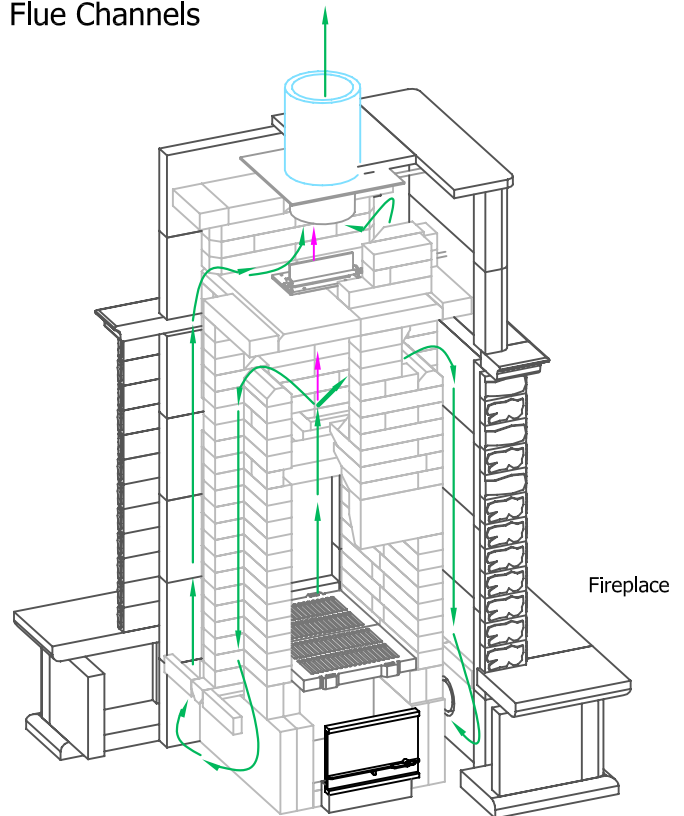

TTU2700/2 Tulikivi Fireplace

Fireplace Dimensions: 16.5in x24.75in

Floor Plan

Flue Channels

Model: TTU2700/2
Door Type: Standard Door
Firebox Type: Flat Grate Soapstone
Dimensions: 52.75"x43.5"x86.25"
Weight: 10,000 lbs
Flue Location: Top Vent
Flue Size: 8 in round

Green Arrow: Fireplace Flue Path

Pink Arrow: Bypass Damper

MID-ATLANTIC MASONRY HEAT
Tulikivi Distributor
Specification Sheet

PROJECT
Standard Model

MODEL
TTU2700/2

DRAWN BY
D.P.BYRAM

VIEW
Perspective

DATE
11/15/08

PAGE

1

TTU2700/2 Tulikivi Fireplace

Flue Channels

— Fireplace Flue Path
— Bypass Damper

MID-ATLANTIC MASONRY HEAT
Tulikivi Distributor
Specification Sheet

PROJECT
Standard Model

MODEL
TTU2700/2