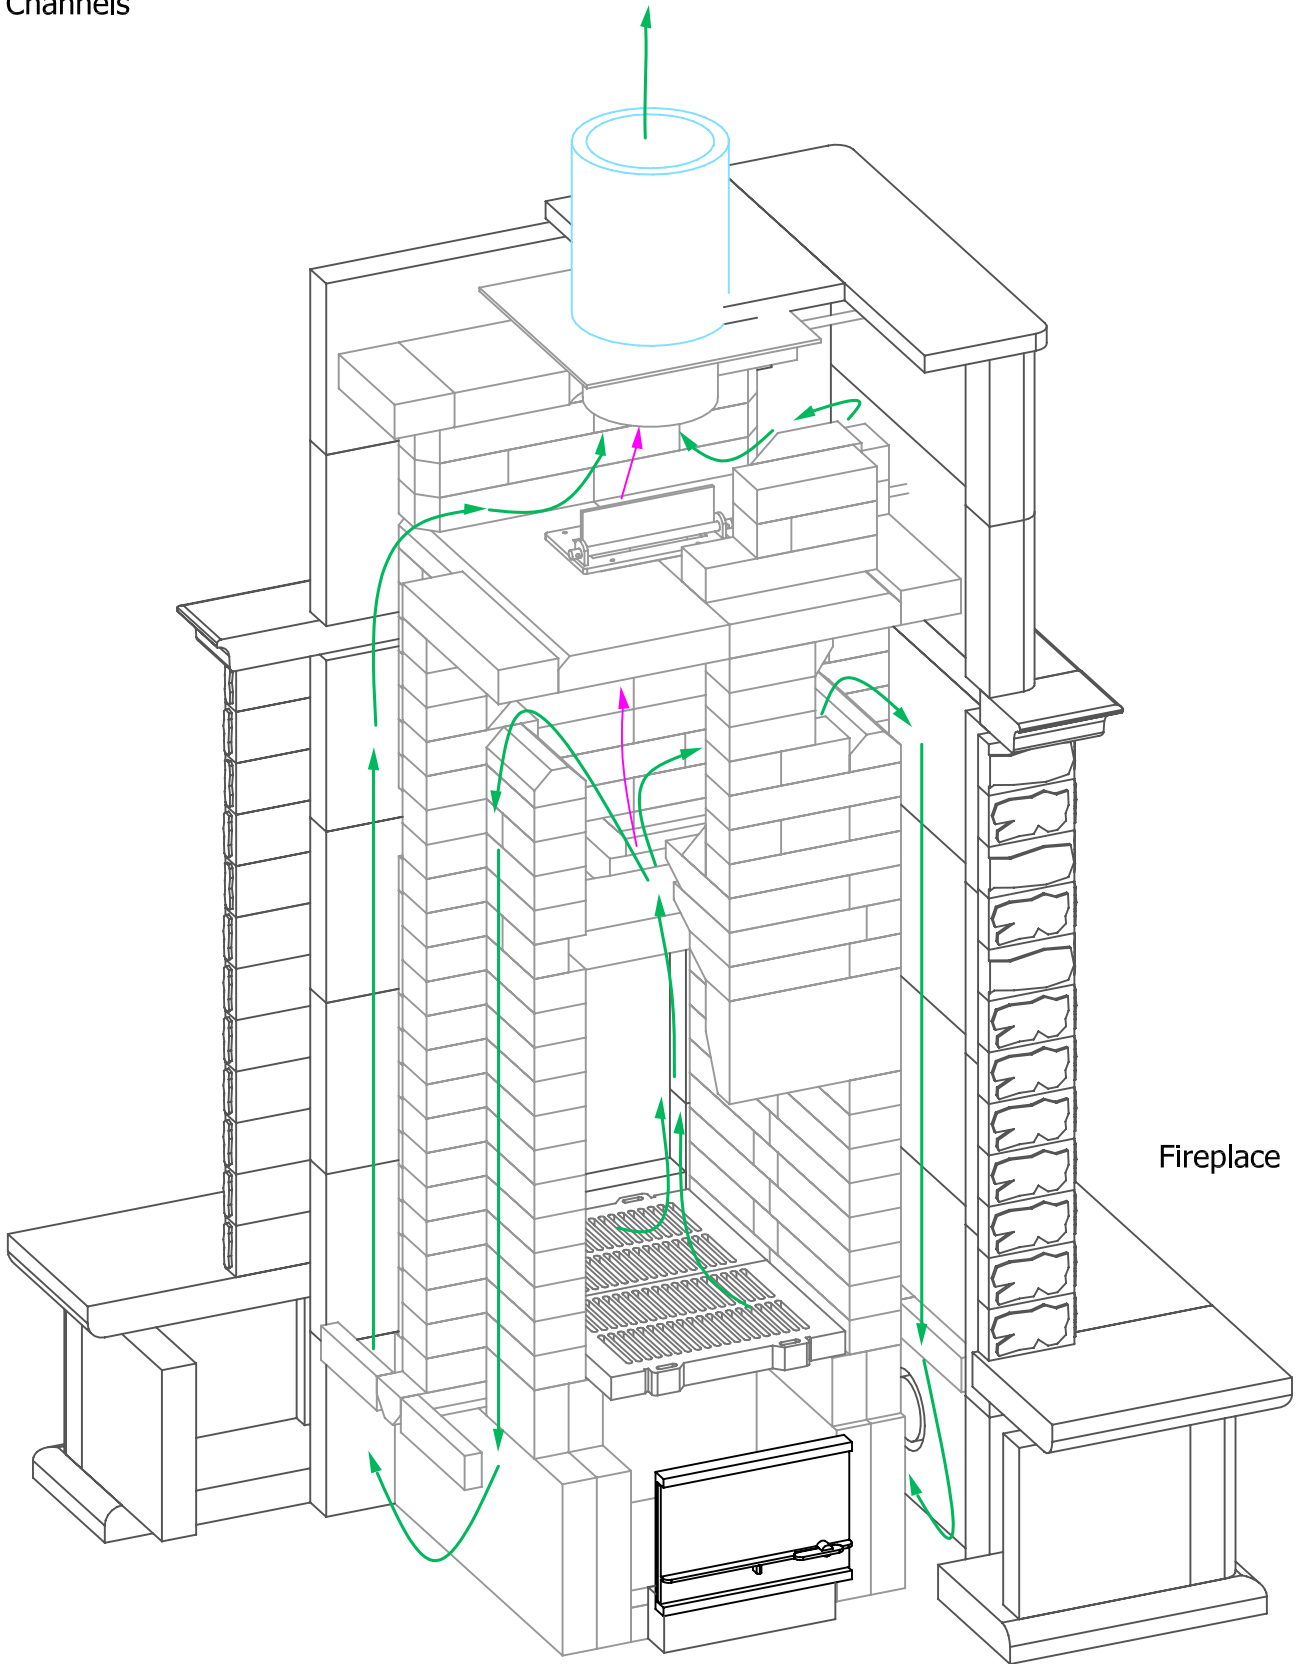

TTU2700/2 Tulikivi Fireplace

Fireplace Dimensions: 16.5in x24.75in

Floor Plan

Flue Channels

Model: TTU2700/2
Door Type: Standard Door
Firebox Type: Flat Grate Soapstone
Dimensions: 52.75"x43.5"x86.25"
Weight: 10,000 lbs
Flue Location: Top Vent
Flue Size: 8 in round

Green Arrow: Fireplace Flue Path

Pink Arrow: Bypass Damper

MID-ATLANTIC MASONRY HEAT
Tulikivi Distributor
Specification Sheet

PROJECT
Standard Model

MODEL
TTU2700/2

DRAWN BY
D.P.BYRAM

VIEW
Perspective

DATE
11/15/08

PAGE

1

TTU2700/2 Tulikivi Fireplace

Flue Channels

— Fireplace Flue Path
— Bypass Damper

MID-ATLANTIC MASONRY HEAT
Tulikivi Distributor
Specification Sheet

PROJECT
Standard Model

MODEL
TTU2700/2