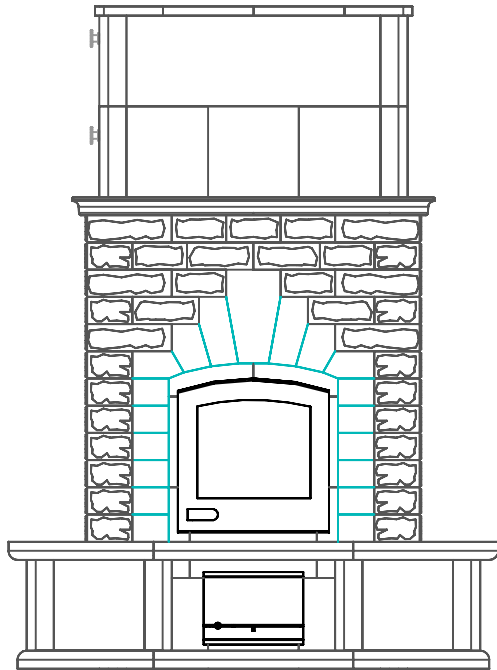

TTU2700/2 Tulikivi Fireplace

Fireplace Dimensions: 16.5in x24.75in

Floor Plan

Flue Channels

Model: TTU2700/2
Door Type: Standard Door
Firebox Type: Flat Grate Soapstone
Dimensions: 52.75"x43.5"x86.25"
Weight: 10,000 lbs
Flue Location: Top Vent
Flue Size: 8 in round

Green Arrow: Fireplace Flue Path

Pink Arrow: Bypass Damper

MID-ATLANTIC MASONRY HEAT
Tulikivi Distributor
Specification Sheet

PROJECT
Standard Model

MODEL
TTU2700/2

DRAWN BY
D.P.BYRAM

VIEW
Perspective

DATE
11/15/08