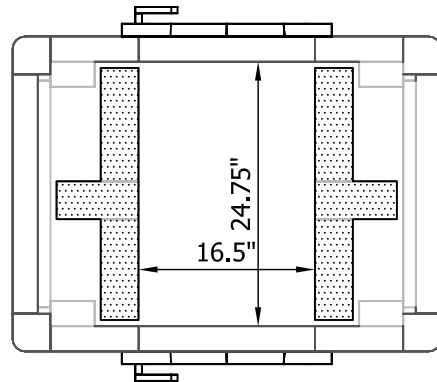

TTU2700/2 Tulikivi Fireplace

Fireplace Dimensions: 16.5in x24.75in

Floor Plan

Flue Channels

Model: TTU2700/2
Door Type: Standard Door
Firebox Type: Flat Grate Soapstone
Dimensions: 52.75"x43.5"x86.25"
Weight: 10,000 lbs
Flue Location: Top Vent
Flue Size: 8 in round