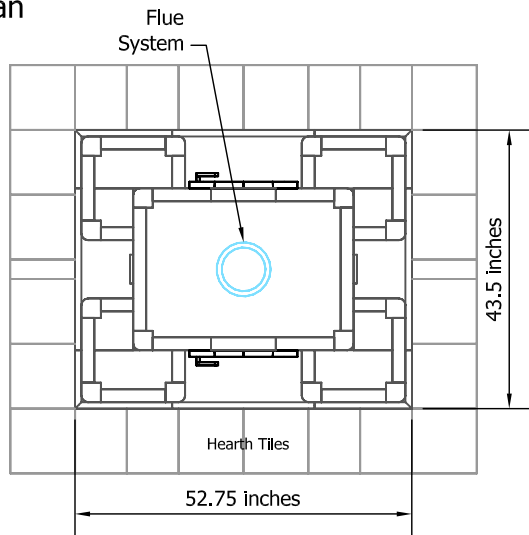

TTU2700/2 Tulikivi Fireplace

Fireplace Dimensions: 16.5in x24.75in

Floor Plan

Flue Channels

Model: TTU2700/2
Door Type: Standard Door
Firebox Type: Flat Grate Soapstone
Dimensions: 52.75"x43.5"x86.25"
Weight: 10,000 lbs
Flue Location: Top Vent
Flue Size: 8 in round