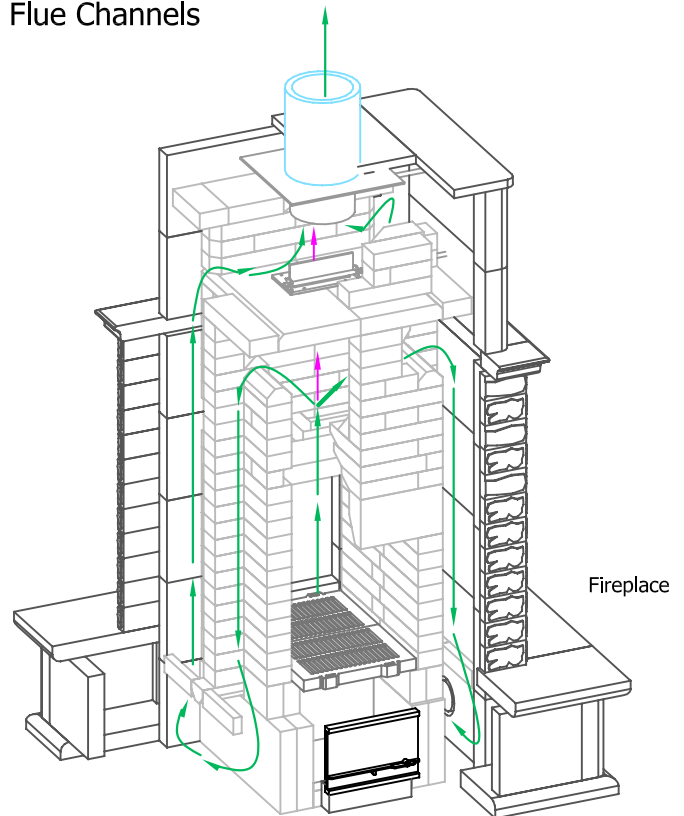

# TTU2700/2 Tulikivi Fireplace

Fireplace Dimensions: 16.5in x24.75in

## Floor Plan

Flue System

## Flue Channels

Fireplace Flue Path

Bypass Damper

- Model:** TTU2700/2
- Door Type:** Standard Door
- Firebox Type:** Flat Grate Soapstone
- Dimensions:** 52.75"x43.5"x86.25"
- Weight:** 10,000 lbs
- Flue Location:** Top Vent
- Flue Size:** 8 in round