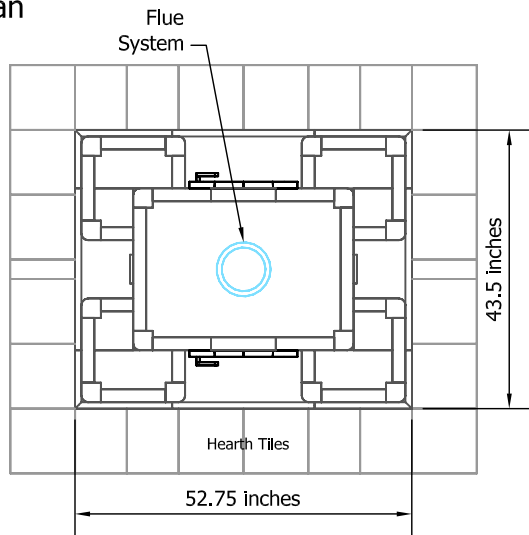

# TTU2700/2 Tulikivi Fireplace

Fireplace Dimensions: 16.5in x24.75in

## Floor Plan

Flue System

## Flue Channels

Fireplace Flue Path

Bypass Damper

- Model:** TTU2700/2
- Door Type:** Standard Door
- Firebox Type:** Flat Grate Soapstone
- Dimensions:** 52.75"x43.5"x86.25"
- Weight:** 10,000 lbs
- Flue Location:** Top Vent
- Flue Size:** 8 in round