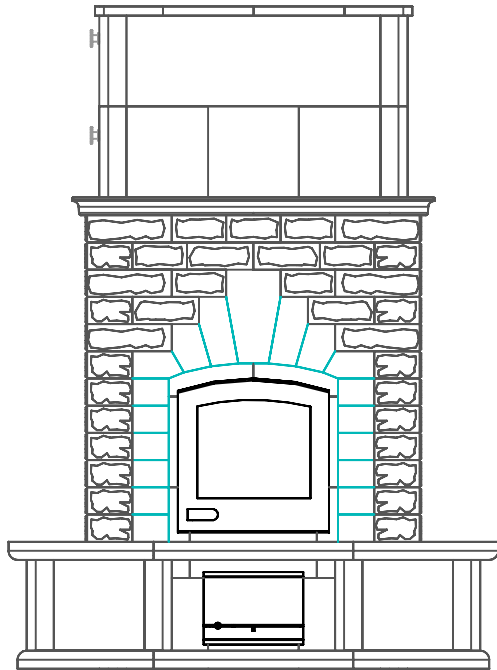

# TTU2700/2 Tulikivi Fireplace

Fireplace Dimensions: 16.5in x24.75in

## Flue Channels

Fireplace Flue Path

Bypass Damper

- Model:** TTU2700/2
- Door Type:** Standard Door
- Firebox Type:** Flat Grate Soapstone
- Dimensions:** 52.75"x43.5"x86.25"
- Weight:** 10,000 lbs
- Flue Location:** Top Vent
- Flue Size:** 8 in round