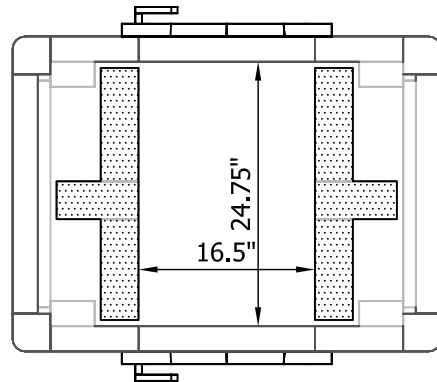

# TTU2700/2 Tulikivi Fireplace

Fireplace Dimensions: 16.5in x24.75in

## Flue Channels

Fireplace Flue Path

Bypass Damper

- Model:** TTU2700/2
- Door Type:** Standard Door
- Firebox Type:** Flat Grate Soapstone
- Dimensions:** 52.75"x43.5"x86.25"
- Weight:** 10,000 lbs
- Flue Location:** Top Vent
- Flue Size:** 8 in round