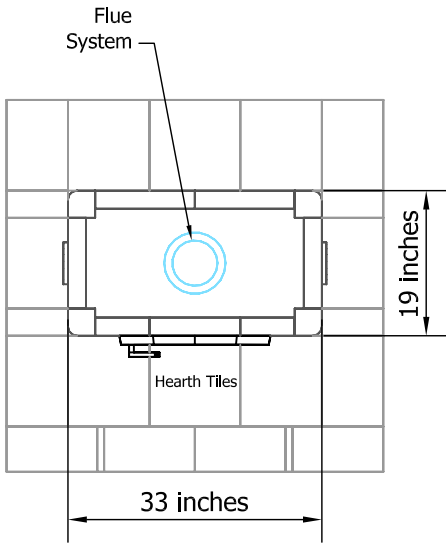

TU1000 Tulikivi Fireplace (Custom Variation)

Fireplace Dimensions: 16.5in x24.75in

Floor Plan

Flue System

Flue Channels

Model: TU1000 Custom Variation
Door Type: Standard Door
Firebox Type: Flat Grate Soapstone
Dimensions: 33"x19"x66"
Weight: 3,150 lbs
Flue Location: Top Vent
Flue Size: 6 in round