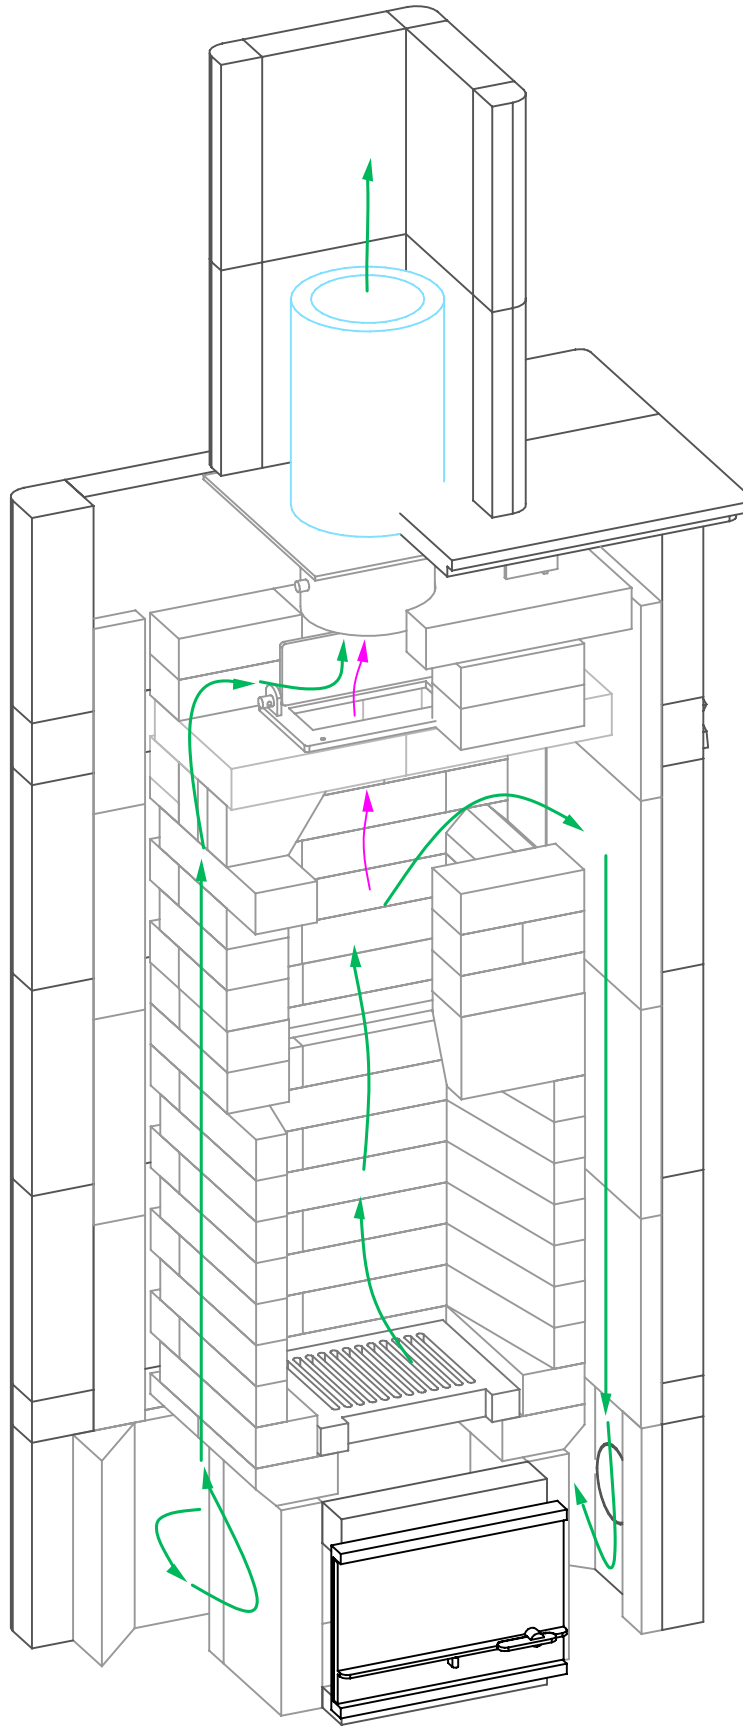

TU1000 Tulikivi Fireplace (Custom Variation)

Flue Channels

Fireplace

— Fireplace Flue Path
— Bypass Damper

MID-ATLANTIC MASONRY HEAT
Tulikivi Distributor
Specification Sheet

PROJECT
Custom Variation

MODEL
TU1000

DRAWN BY
D.P.BYRAM

VIEW
Perspective

DATE
11/15/08

PAGE

2