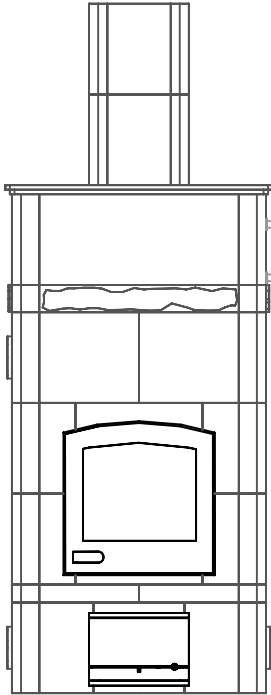

TU1000 Tulikivi Fireplace (Custom Variation)

Fireplace Dimensions: 16.5in x24.75in

Floor Plan

Flue System

Flue Channels

Model: TU1000 Custom Variation
Door Type: Standard Door
Firebox Type: Flat Grate Soapstone
Dimensions: 33"x19"x66"
Weight: 3,150 lbs
Flue Location: Top Vent
Flue Size: 6 in round

Fireplace Flue Path

Bypass Damper

MID-ATLANTIC MASONRY HEAT
Tulikivi Distributor
Specification Sheet

PROJECT Custom Variation		VIEW Perspective
MODEL TU1000	DRAWN BY D.P.BYRAM	DATE 11/15/08

PAGE

1

TU1000 Tulikivi Fireplace (Custom Variation)