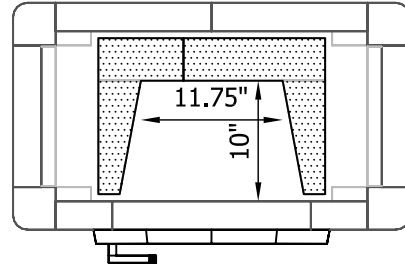

TU1000 Tulikivi Fireplace (Custom Variation)

Fireplace Dimensions: 16.5in x24.75in

Floor Plan

Flue System

Flue Channels

Model: TU1000 Custom Variation
Door Type: Standard Door
Firebox Type: Flat Grate Soapstone
Dimensions: 33"x19"x66"
Weight: 3,150 lbs
Flue Location: Top Vent
Flue Size: 6 in round