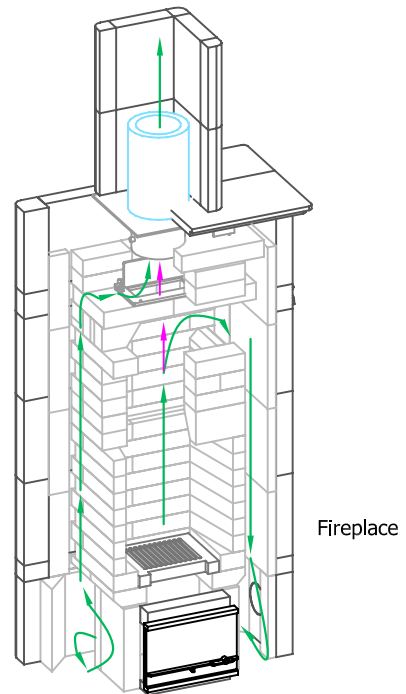

TU1000 Tulikivi Fireplace (Custom Variation)

Fireplace Dimensions: 16.5in x24.75in

Floor Plan

Flue System

Flue Channels

Model: TU1000 Custom Variation
Door Type: Standard Door
Firebox Type: Flat Grate Soapstone
Dimensions: 33"x19"x66"
Weight: 3,150 lbs
Flue Location: Top Vent
Flue Size: 6 in round