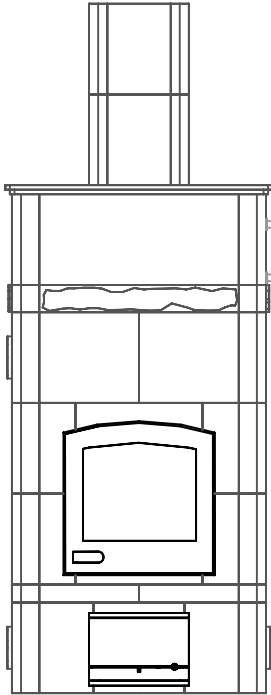

TU1000 Tulikivi Fireplace (Custom Variation)

Fireplace Dimensions: 16.5in x24.75in

Floor Plan

Flue System

Flue Channels

Fireplace Flue Path

Bypass Damper

Model: TU1000 Custom Variation
 Door Type: Standard Door
 Firebox Type: Flat Grate Soapstone
 Dimensions: 33"x19"x66"
 Weight: 3,150 lbs
 Flue Location: Top Vent
 Flue Size: 6 in round

MID-ATLANTIC MASONRY HEAT
 Tulikivi Distributor
 Specification Sheet

PROJECT Custom Variation		VIEW Perspective	PAGE 1
MODEL TU1000	DRAWN BY D.P.BYRAM	DATE 11/15/08	