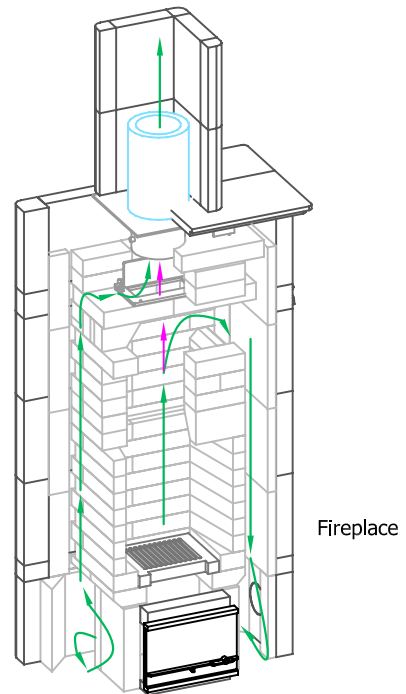

TU1000 Tulikivi Fireplace (Custom Variation)

Fireplace Dimensions: 16.5in x24.75in

Floor Plan

Flue System

Flue Channels

Fireplace Flue Path

Bypass Damper

Model: TU1000 Custom Variation
 Door Type: Standard Door
 Firebox Type: Flat Grate Soapstone
 Dimensions: 33"x19"x66"
 Weight: 3,150 lbs
 Flue Location: Top Vent
 Flue Size: 6 in round