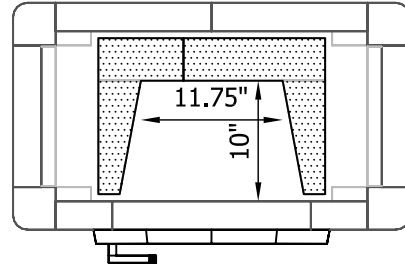

TU1000 Tulikivi Fireplace (Custom Variation)

Fireplace Dimensions: 16.5in x24.75in

Floor Plan

Flue System

Flue Channels

Fireplace Flue Path

Bypass Damper

Model: TU1000 Custom Variation
 Door Type: Standard Door
 Firebox Type: Flat Grate Soapstone
 Dimensions: 33"x19"x66"
 Weight: 3,150 lbs
 Flue Location: Top Vent
 Flue Size: 6 in round