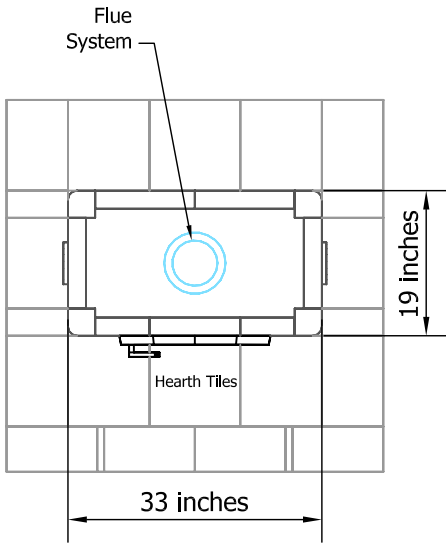

TU1000 Tulikivi Fireplace (Custom Variation)

Fireplace Dimensions: 16.5in x24.75in

Floor Plan

Flue System

Flue Channels

Fireplace Flue Path

Bypass Damper

Model: TU1000 Custom Variation
 Door Type: Standard Door
 Firebox Type: Flat Grate Soapstone
 Dimensions: 33"x19"x66"
 Weight: 3,150 lbs
 Flue Location: Top Vent
 Flue Size: 6 in round