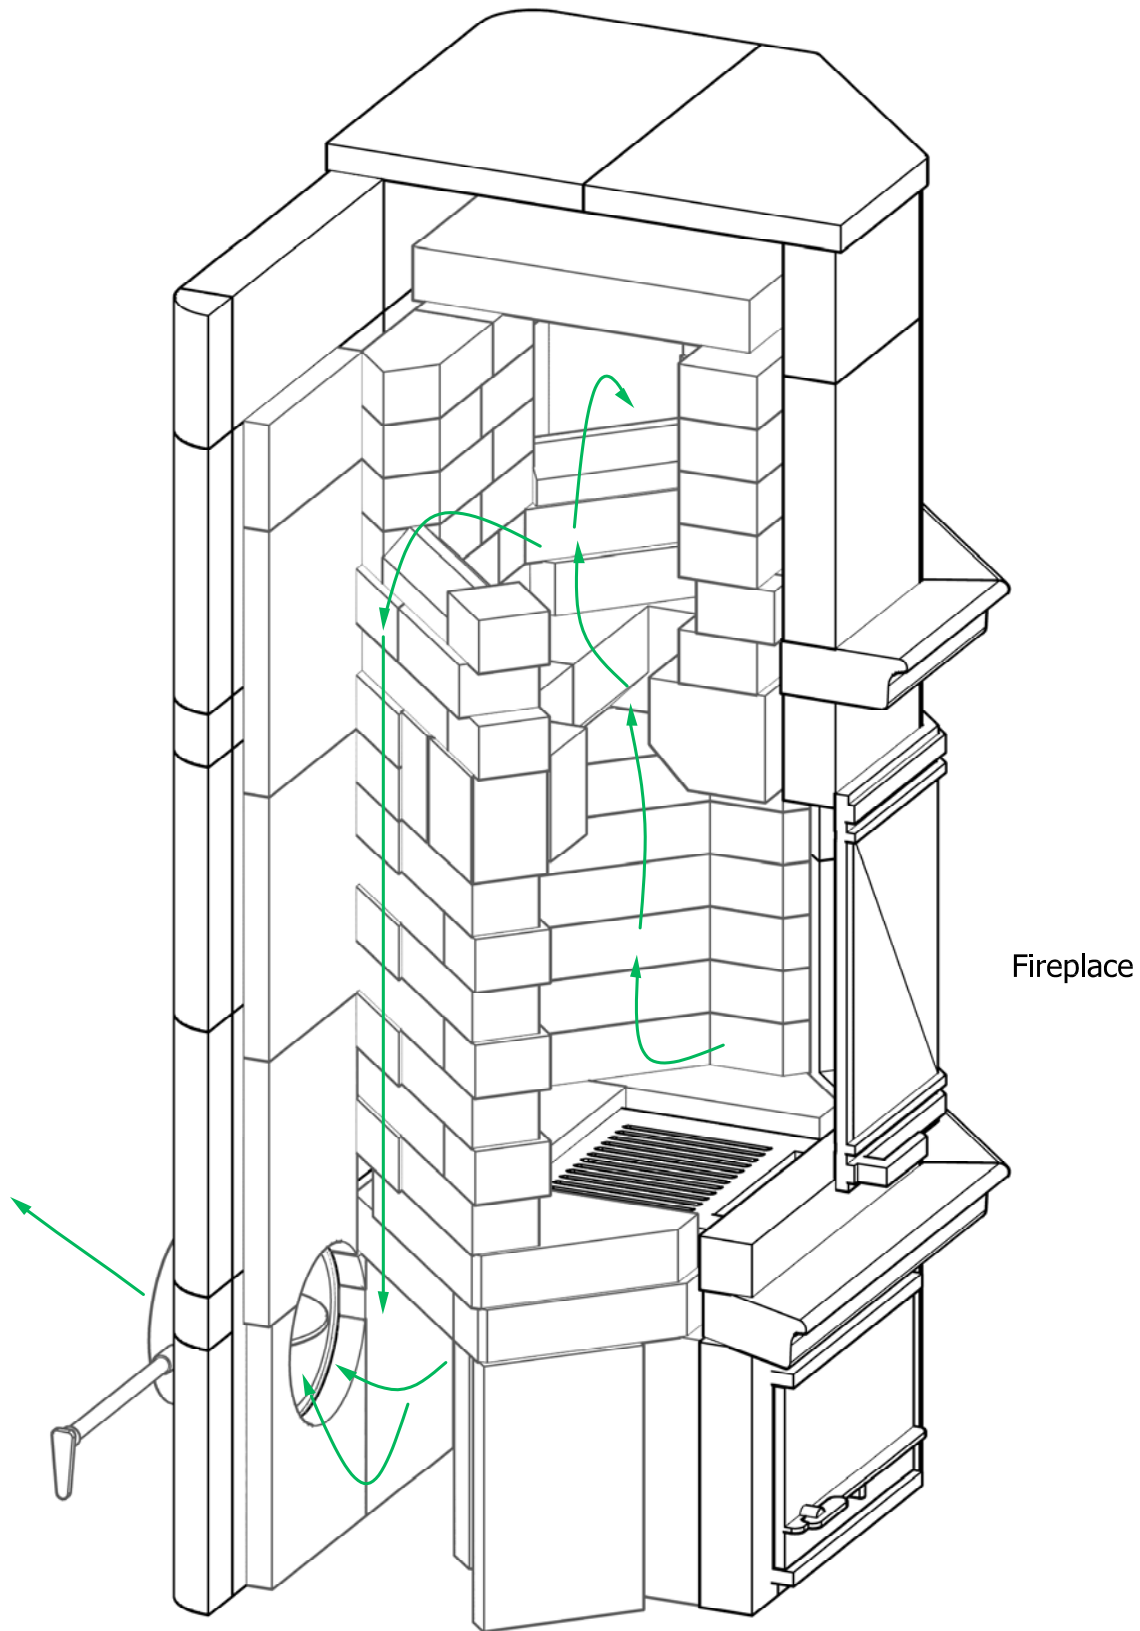

TU1230/3 Tulikivi Fireplace

Flue Channels

— Fireplace Flue Path

MID-ATLANTIC MASONRY HEAT
Tulikivi Distributor
Specification Sheet

PROJECT
Standard Model

MODEL
TU1230/3

DRAWN BY
D.P.BYRAM

VIEW
Perspective