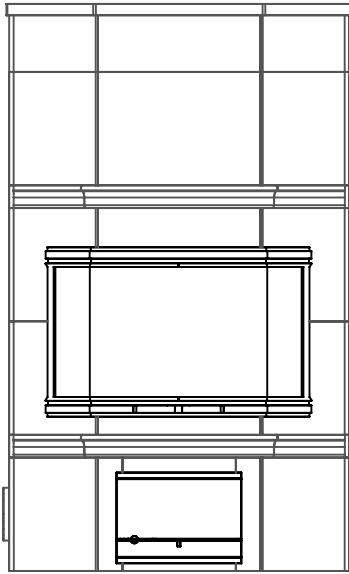

# TU1230/3 Tulikivi Fireplace

Fireplace Dimensions: 20in x13.5in

## Floor Plan

- █ Combustible Wall
- █ Heat Shield
- █ Flue System

## Flue Channels

█ Fireplace Flue Path

**Model:** TU1230/3  
**Door Type:** Panaroma Door  
**Firebox Type:** Flat Grate Soapstone  
**Dimensions:** 35.5"x23"x59"  
**Weight:** 3100 lbs  
**Flue Location:** Base Vent  
**Flue Size:** 7 in round