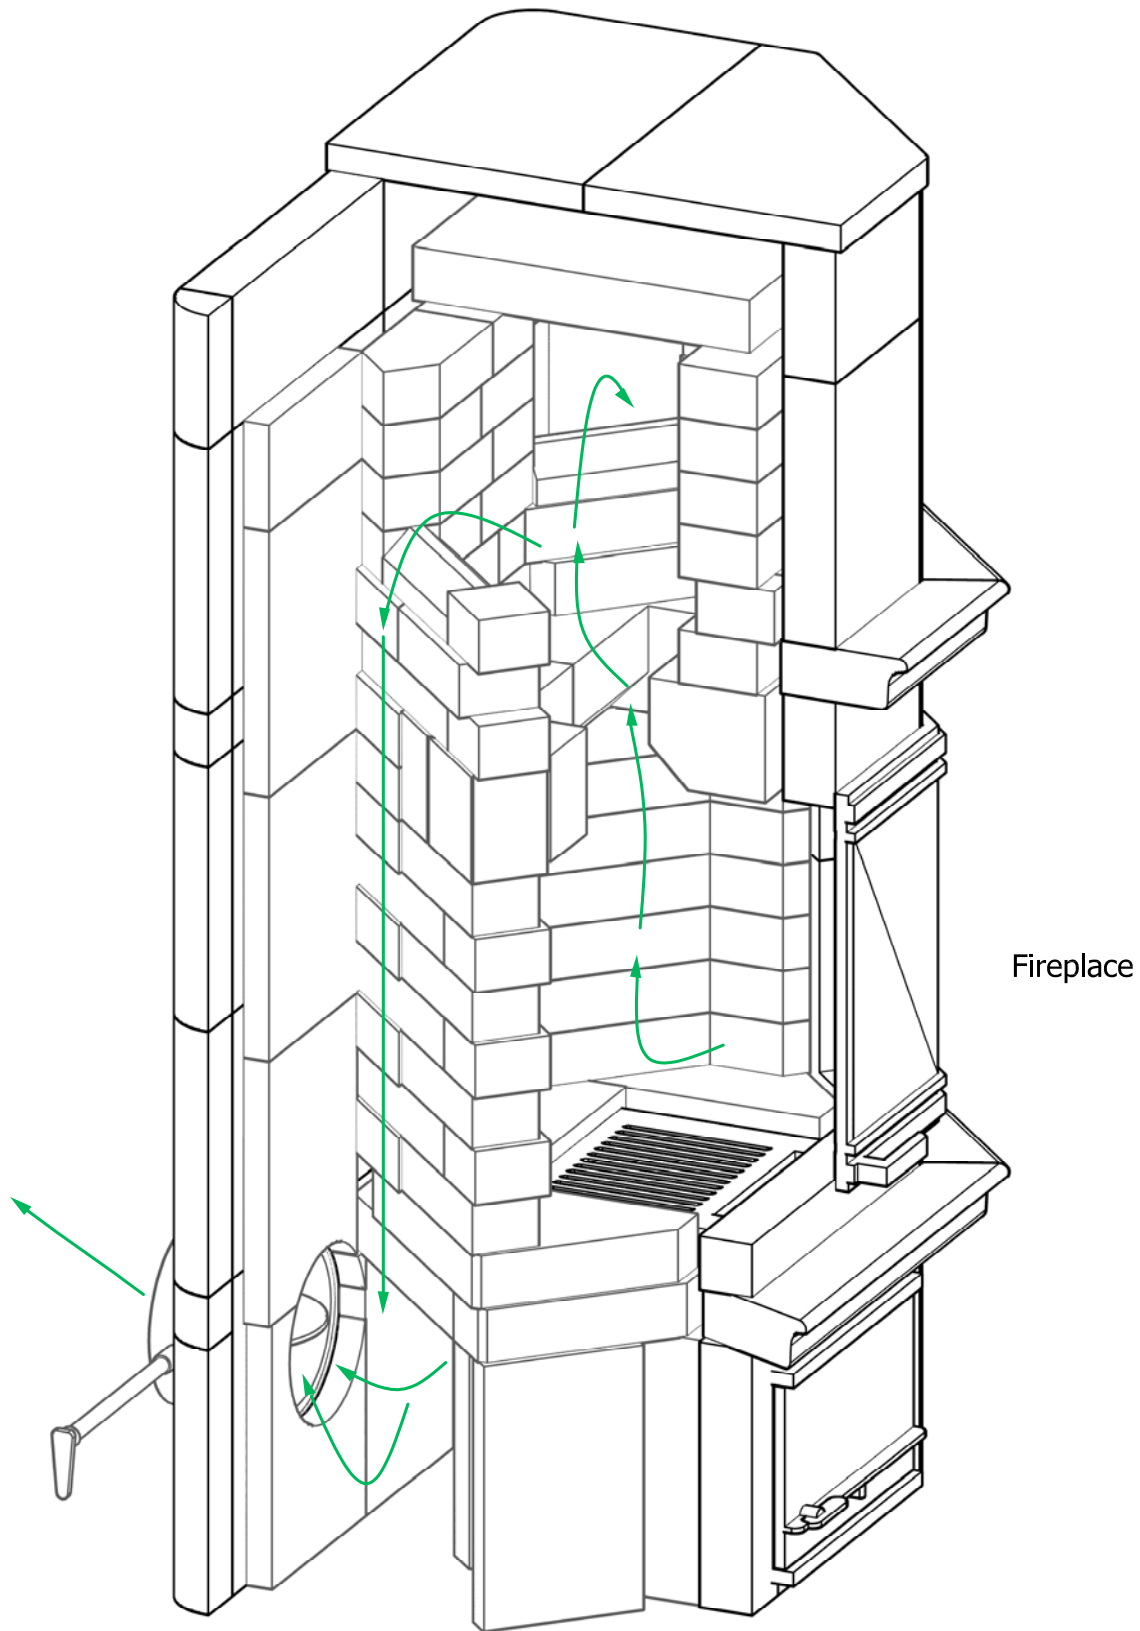

TU1230/3 Tulikivi Fireplace

Flue Channels

— Fireplace Flue Path

MID-ATLANTIC MASONRY HEAT
Tulikivi Distributor
Specification Sheet

PROJECT
Standard Model

VIEW
Perspective

PAGE

MODEL
TU1230/3

DRAWN BY
D.P.BYRAM

DATE
11/15/08

2