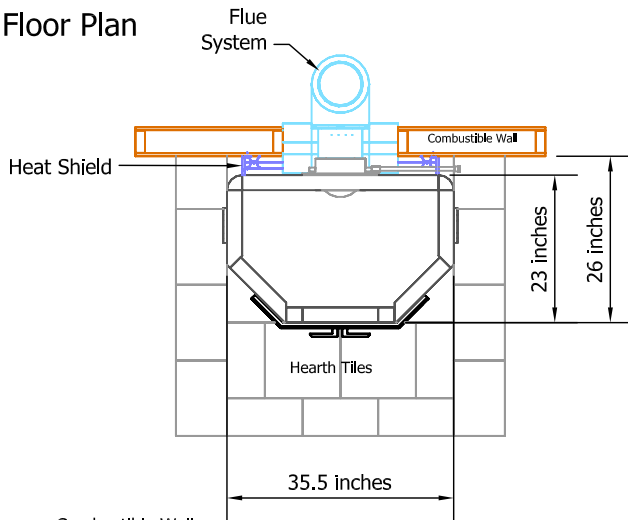

# TU1230/3 Tulikivi Fireplace

Fireplace Dimensions: 20in x13.5in

## Floor Plan

- █ Combustible Wall
- █ Heat Shield
- █ Flue System

## Flue Channels

█ Fireplace Flue Path

**Model:** TU1230/3  
**Door Type:** Panaroma Door  
**Firebox Type:** Flat Grate Soapstone  
**Dimensions:** 35.5"x23"x59"  
**Weight:** 3100 lbs  
**Flue Location:** Base Vent  
**Flue Size:** 7 in round