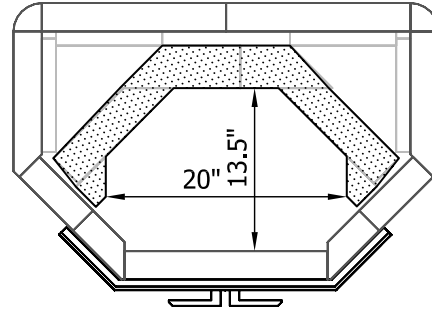

# TU1230/3 Tulikivi Fireplace

Fireplace Dimensions: 20in x13.5in

## Floor Plan

- █ Combustible Wall
- █ Heat Shield
- █ Flue System

## Flue Channels

█ Fireplace Flue Path

**Model:** TU1230/3  
**Door Type:** Panaroma Door  
**Firebox Type:** Flat Grate Soapstone  
**Dimensions:** 35.5"x23"x59"  
**Weight:** 3100 lbs  
**Flue Location:** Base Vent  
**Flue Size:** 7 in round