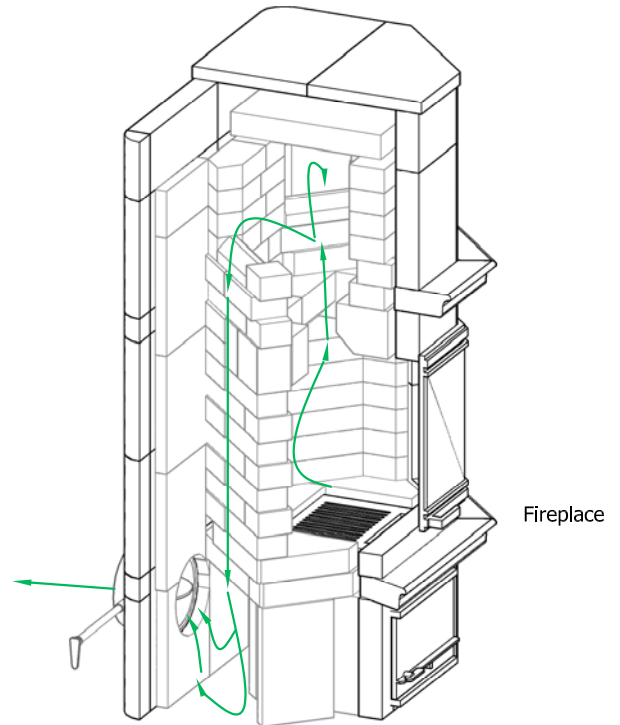

# TU1230/3 Tulikivi Fireplace

Fireplace Dimensions: 20in x13.5in

## Floor Plan

- █ Combustible Wall
- █ Heat Shield
- █ Flue System

## Flue Channels

█ Fireplace Flue Path

**Model:** TU1230/3  
**Door Type:** Panaroma Door  
**Firebox Type:** Flat Grate Soapstone  
**Dimensions:** 35.5"x23"x59"  
**Weight:** 3100 lbs  
**Flue Location:** Base Vent  
**Flue Size:** 7 in round