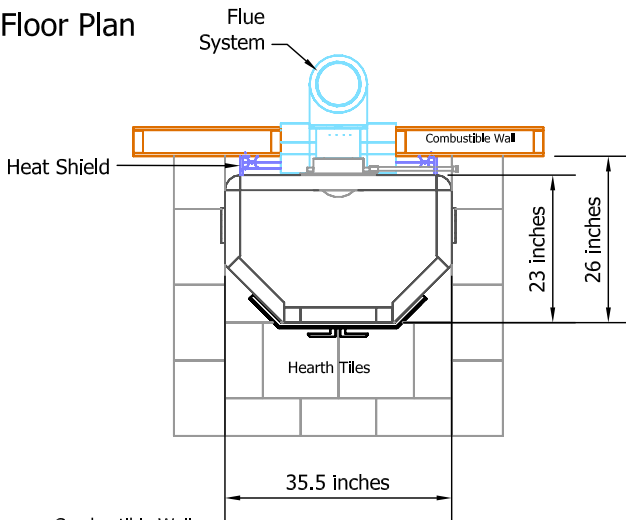

TU1230/3 Tulikivi Fireplace

Fireplace Dimensions: 20in x13.5in

Floor Plan

- █ Combustible Wall
- █ Heat Shield
- █ Flue System

Flue Channels

█ Fireplace Flue Path

Model: TU1230/3
Door Type: Panaroma Door
Firebox Type: Flat Grate Soapstone
Dimensions: 35.5"x23"x59"
Weight: 3100 lbs
Flue Location: Base Vent
Flue Size: 7 in round