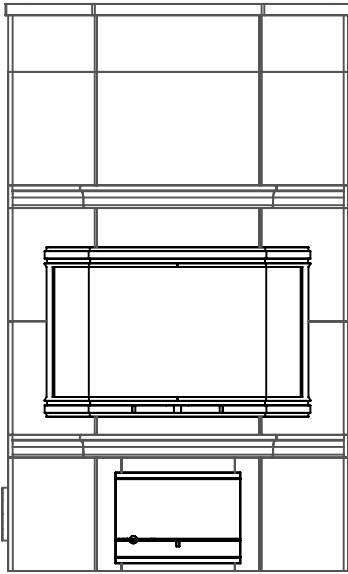

TU1230/3 Tulikivi Fireplace

Fireplace Dimensions: 20in x13.5in

Floor Plan

- █ Combustible Wall
- █ Heat Shield
- █ Flue System

Flue Channels

█ Fireplace Flue Path

Model: TU1230/3
Door Type: Panaroma Door
Firebox Type: Flat Grate Soapstone
Dimensions: 35.5"x23"x59"
Weight: 3100 lbs
Flue Location: Base Vent
Flue Size: 7 in round

MID-ATLANTIC MASONRY HEAT
Tulikivi Distributor
Specification Sheet

PROJECT
Standard Model

MODEL
TU1230/3

DRAWN BY
D.P.BYRAM

VIEW
Perspective

DATE
11/15/08

PAGE

1