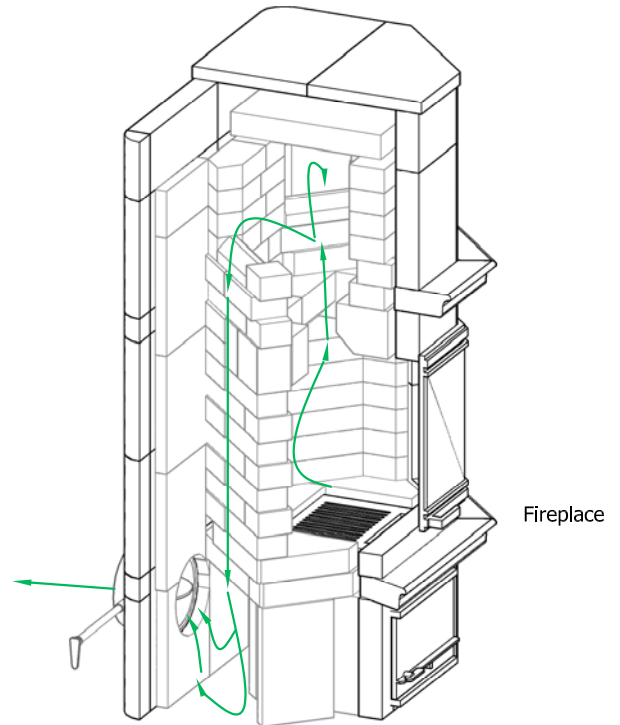

TU1230/3 Tulikivi Fireplace

Fireplace Dimensions: 20in x13.5in

Floor Plan

- █ Combustible Wall
- █ Heat Shield
- █ Flue System

Flue Channels

█ Fireplace Flue Path

Model: TU1230/3
Door Type: Panaroma Door
Firebox Type: Flat Grate Soapstone
Dimensions: 35.5"x23"x59"
Weight: 3100 lbs
Flue Location: Base Vent
Flue Size: 7 in round

MID-ATLANTIC MASONRY HEAT
Tulikivi Distributor
Specification Sheet

PROJECT
Standard Model

MODEL
TU1230/3

DRAWN BY
D.P.BYRAM

VIEW
Perspective

DATE
11/15/08

PAGE

1