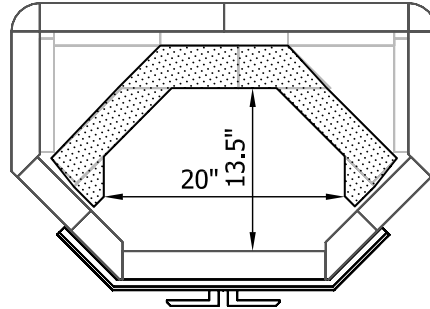

TU1230/3 Tulikivi Fireplace

Fireplace Dimensions: 20in x13.5in

Floor Plan

- █ Combustible Wall
- █ Heat Shield
- █ Flue System

Flue Channels

█ Fireplace Flue Path

Model: TU1230/3
Door Type: Panaroma Door
Firebox Type: Flat Grate Soapstone
Dimensions: 35.5"x23"x59"
Weight: 3100 lbs
Flue Location: Base Vent
Flue Size: 7 in round

MID-ATLANTIC MASONRY HEAT
Tulikivi Distributor
Specification Sheet

PROJECT
Standard Model

MODEL
TU1230/3

DRAWN BY
D.P.BYRAM

VIEW
Perspective

DATE
11/15/08

PAGE

1