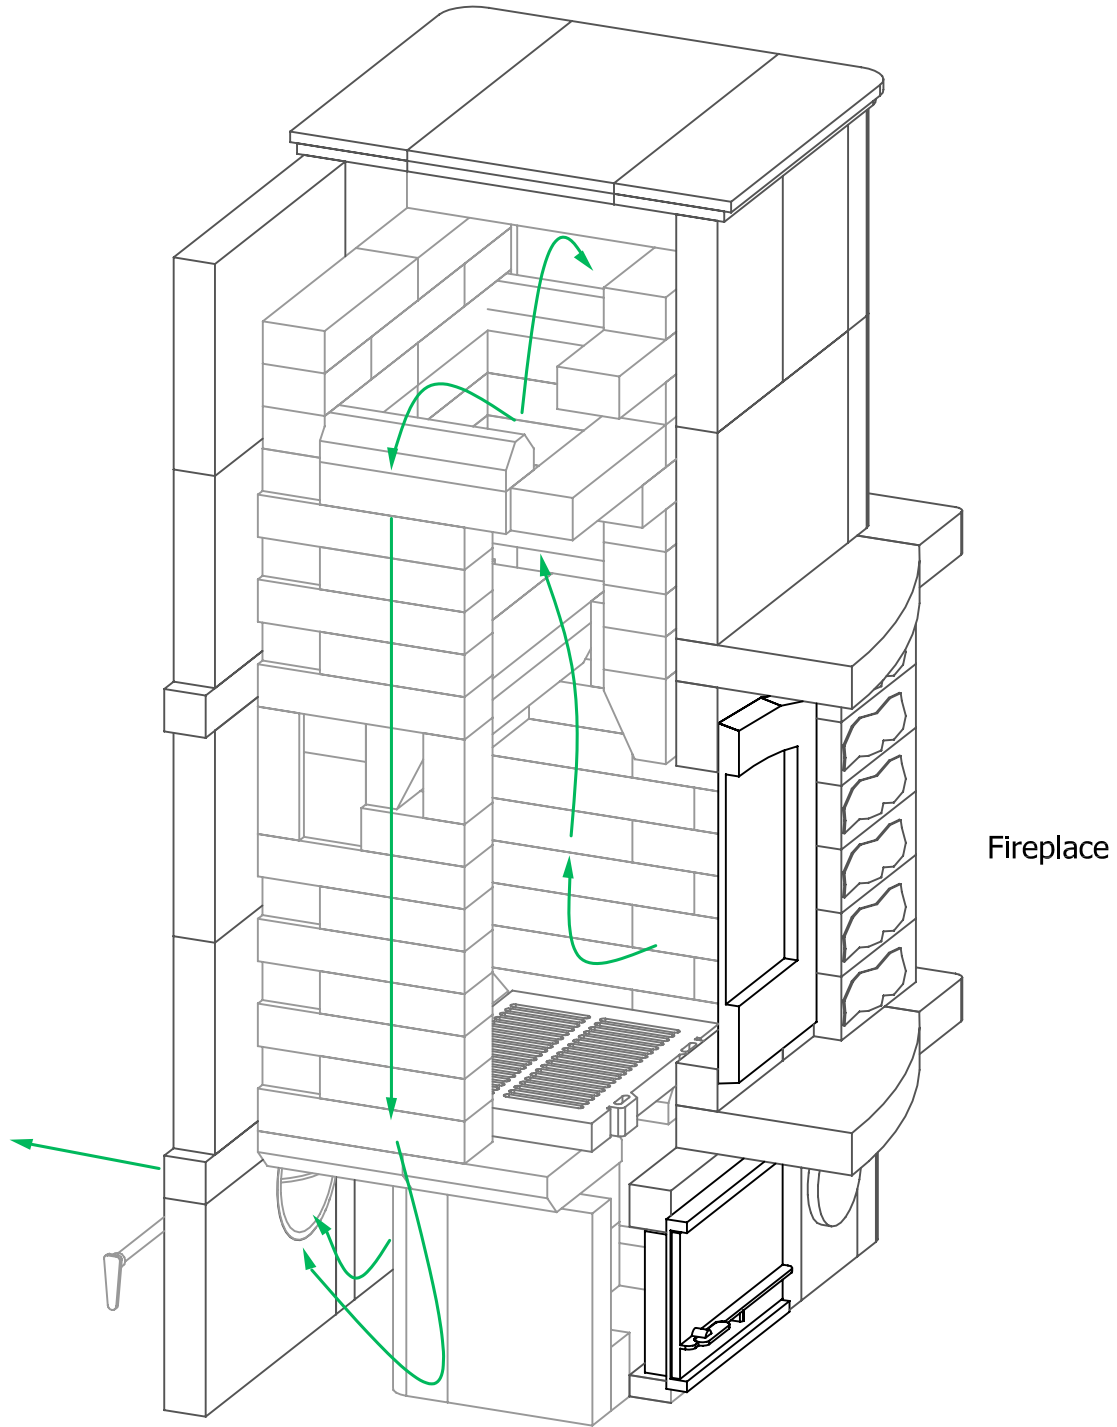

TU2200/1 Tulikivi Fireplace

Flue Channels

— Fireplace Flue Path

MID-ATLANTIC MASONRY HEAT
Tulikivi Distributor
Specification Sheet

PROJECT
Standard Model

VIEW
Perspective

PAGE

MODEL
TU2200/1

DRAWN BY
D.P.BYRAM

DATE
11/15/08

2