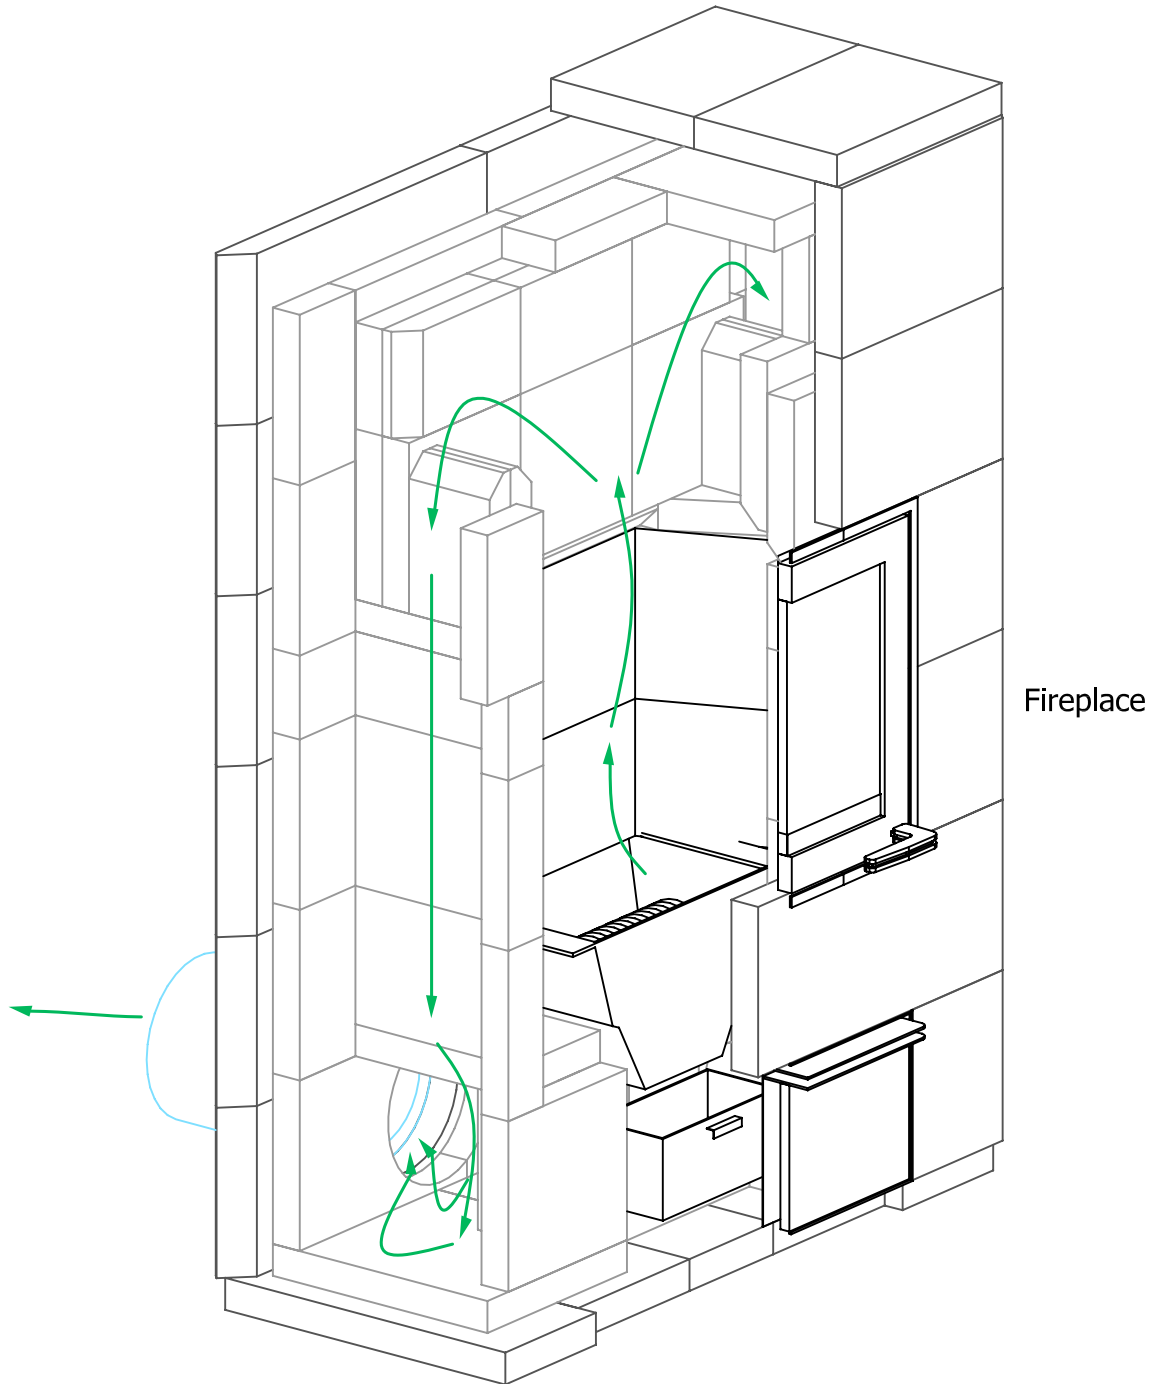

Valkia Tulikivi Fireplace
Flue Channels

— Fireplace Flue Path

MID-ATLANTIC MASONRY HEAT
Tulikivi Distributor
Specification Sheet

PROJECT
Standard Model

MODEL
VALKIA

DRAWN BY
D.P.BYRAM

VIEW
Perspective

DATE
11/15/08