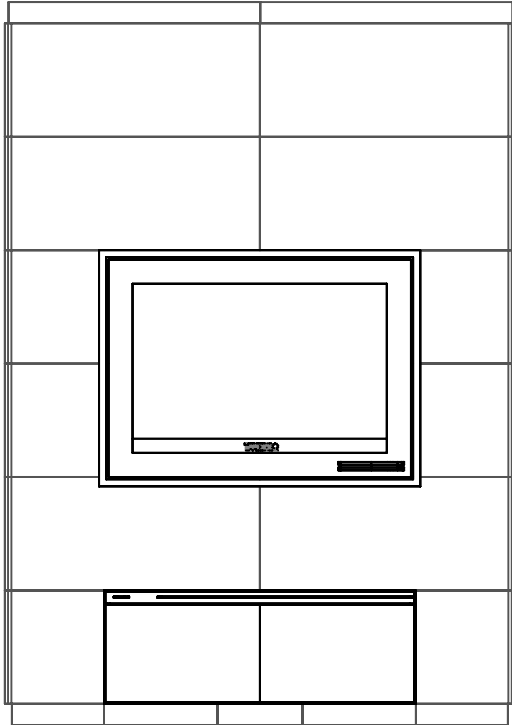

Valkia Tulikivi Fireplace

Fireplace Dimensions: 20.5in x10.5in

Floor Plan

- █ Combustible Wall
- █ Heat Shield
- █ Flue System

Flue Channels

Model: Valkia
Door Type: Standard Door
Firebox Type: Whirlbox
Dimensions: 42.5"x19.75"x60"
Weight: 3200 lbs
Flue Location: Base Vent
Flue Size: 6 or 7 in round