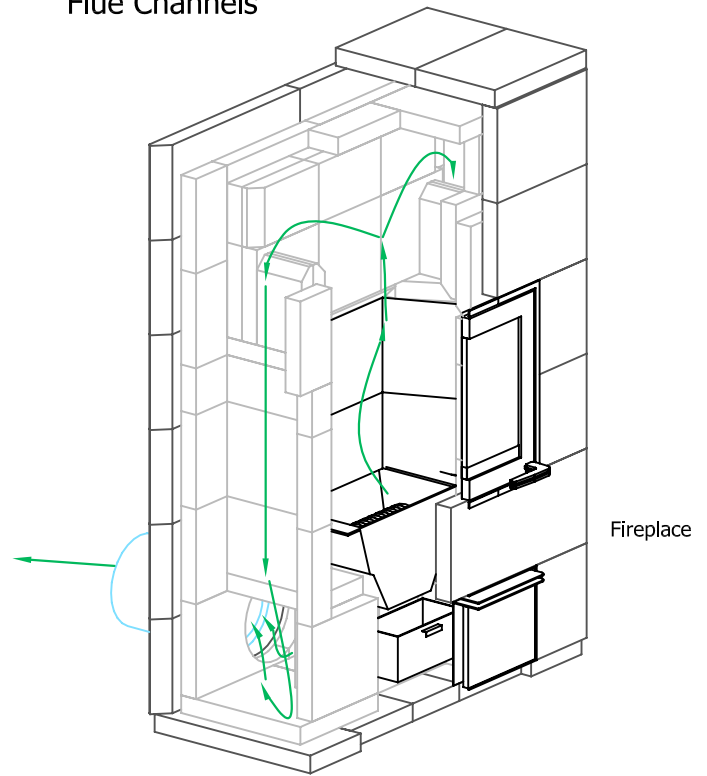

Valkia Tulikivi Fireplace

Fireplace Dimensions: 20.5in x10.5in

Floor Plan

- █ Combustible Wall
- █ Heat Shield
- █ Flue System

Flue Channels

Model: Valkia
Door Type: Standard Door
Firebox Type: Whirlbox
Dimensions: 42.5"x19.75"x60"
Weight: 3200 lbs
Flue Location: Base Vent
Flue Size: 6 or 7 in round

█ Fireplace Flue Path

MID-ATLANTIC MASONRY HEAT
Tulikivi Distributor
Specification Sheet

PROJECT
Standard Model

MODEL
VALKIA

DRAWN BY
D.P.BYRAM

VIEW
Perspective

DATE
11/15/08

PAGE