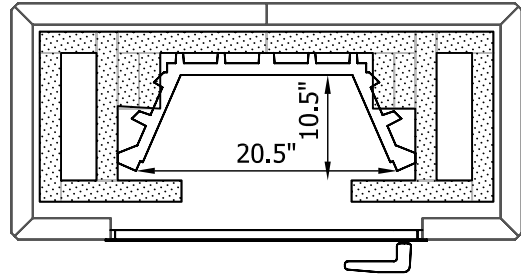

Valkia Tulikivi Fireplace

Fireplace Dimensions: 20.5in x10.5in

Floor Plan

- █ Combustible Wall
- █ Heat Shield
- █ Flue System

Flue Channels

Model: Valkia
Door Type: Standard Door
Firebox Type: Whirlbox
Dimensions: 42.5"x19.75"x60"
Weight: 3200 lbs
Flue Location: Base Vent
Flue Size: 6 or 7 in round