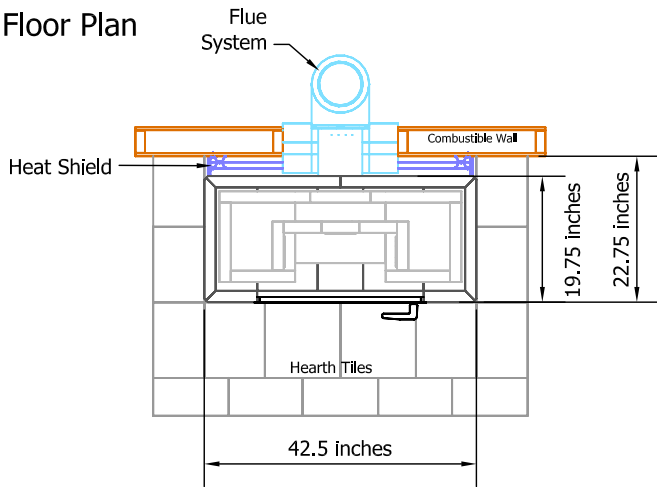

Valkia Tulikivi Fireplace

Fireplace Dimensions: 20.5in x10.5in

Floor Plan

- █ Combustible Wall
- █ Heat Shield
- █ Flue System

Flue Channels

Model: Valkia
Door Type: Standard Door
Firebox Type: Whirlbox
Dimensions: 42.5"x19.75"x60"
Weight: 3200 lbs
Flue Location: Base Vent
Flue Size: 6 or 7 in round