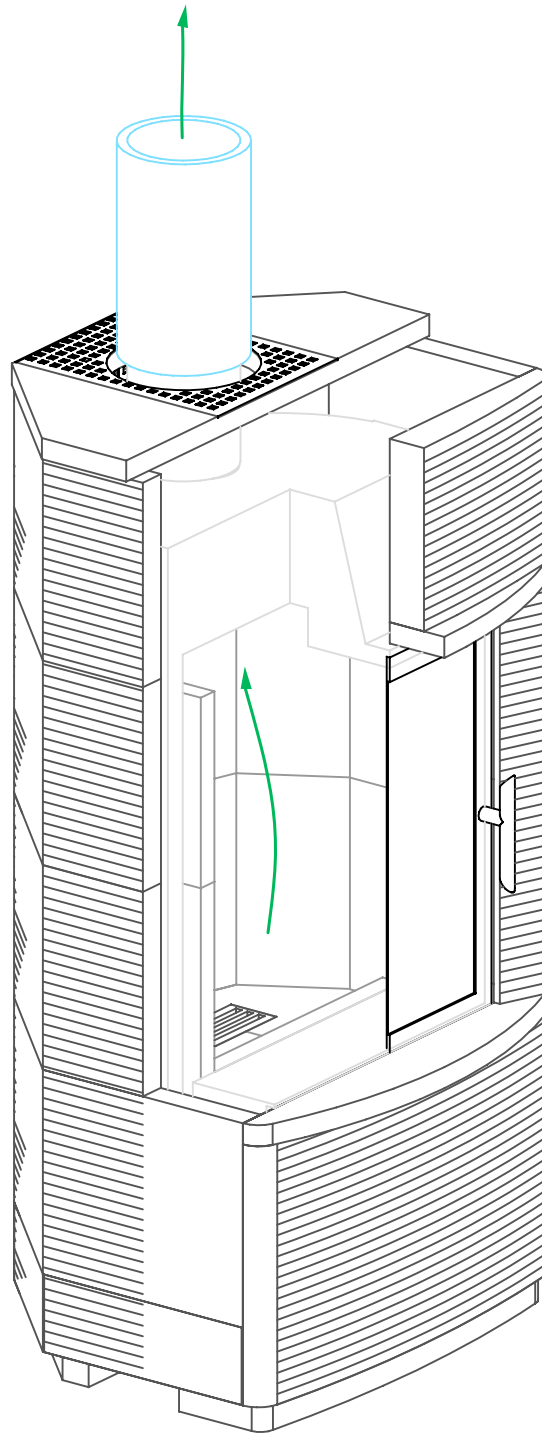

Zevio Tulikivi Lightweight Fireplace
Flue Channels

Fireplace

— Fireplace Flue Path

MID-ATLANTIC MASONRY HEAT
Tulikivi Distributor
Specification Sheet

PROJECT
Standard Model

MODEL
Zevio

DRAWN BY
D.P.BYRAM

VIEW
Perspective