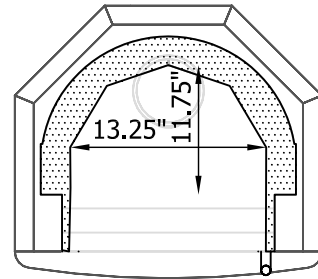

Zevio Tulikivi Lightweight Fireplace

Fireplace Dimensions: 13.25in x11.75in

Floor Plan

- Combustible Wall
- Flue System

Flue Channels

Fireplace

Model: Zevio
Door Type: Standard Door
Firebox Type: Lightweight
Dimensions: 26.5"x24"x52.75"
Weight: 1225 lbs
Flue Location: Top Vent
Flue Size: 6 in round