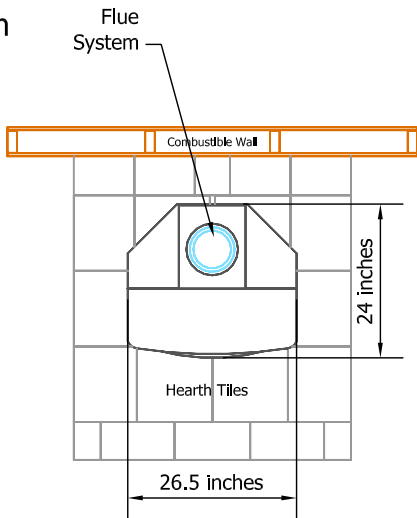

Zevio Tulikivi Lightweight Fireplace

Fireplace Dimensions: 13.25in x11.75in

Floor Plan

- Combustible Wall
- Flue System

Flue Channels

Fireplace

Model: Zevio
Door Type: Standard Door
Firebox Type: Lightweight
Dimensions: 26.5"x24"x52.75"
Weight: 1225 lbs
Flue Location: Top Vent
Flue Size: 6 in round