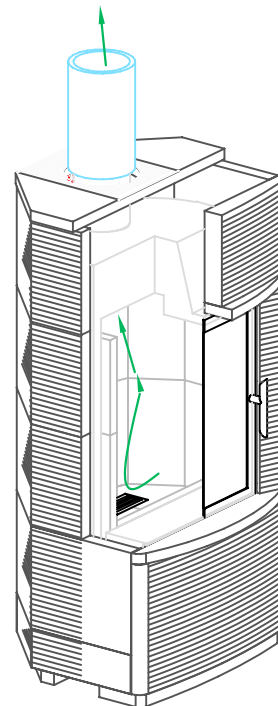

Zevio Tulikivi Lightweight Fireplace

Fireplace Dimensions: 13.25in x11.75in

Floor Plan

- Combustible Wall
- Flue System

Flue Channels

Fireplace

Model: Zevio
Door Type: Standard Door
Firebox Type: Lightweight
Dimensions: 26.5"x24"x52.75"
Weight: 1225 lbs
Flue Location: Top Vent
Flue Size: 6 in round

— Fireplace Flue Path

MID-ATLANTIC MASONRY HEAT
Tulikivi Distributor
Specification Sheet

PROJECT	Standard Model	VIEW	Perspective	PAGE 1
MODEL	Zevio	DRAWN BY	D.P.BYRAM	
		DATE	11/15/08	

Zevio Tulikivi Lightweight Fireplace
Flue Channels

Fireplace

— Fireplace Flue Path

MID-ATLANTIC MASONRY HEAT
Tulikivi Distributor
Specification Sheet

PROJECT Standard Model	DRAWN BY D.P.BYRAM
MODEL Zevio	DATE 11/15/08

VIEW Perspective	PAGE 2
---------------------	-----------