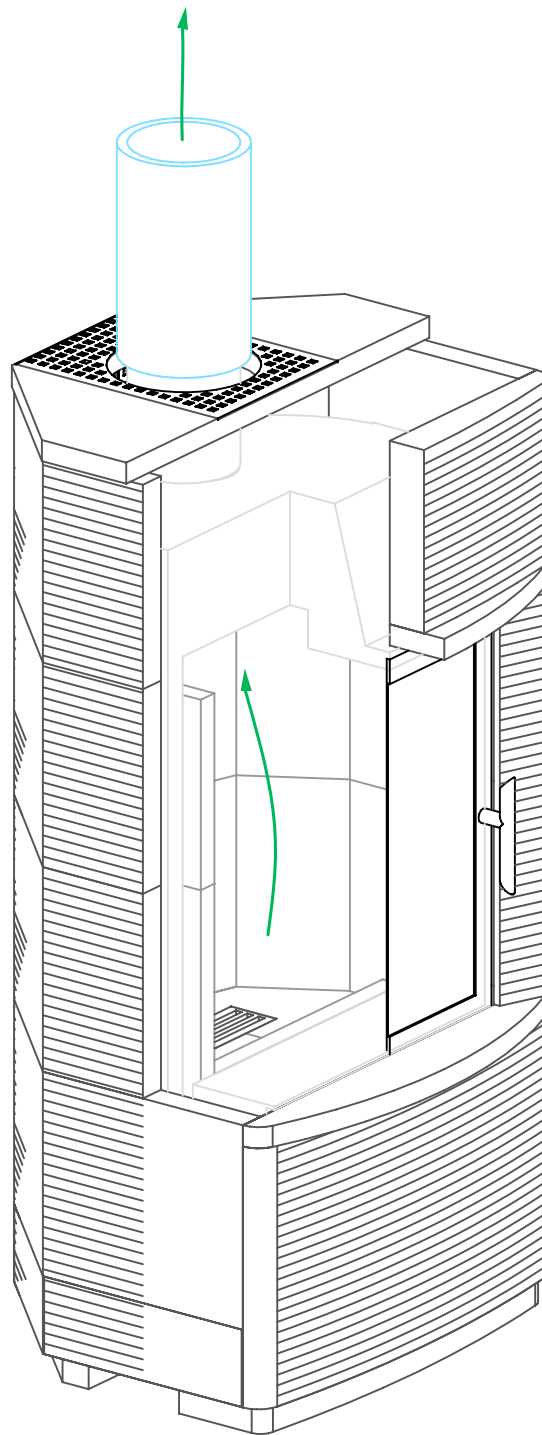

Zevio Tulikivi Lightweight Fireplace

Fireplace Dimensions: 13.25in x11.75in

Floor Plan

- Combustible Wall
- Flue System

Flue Channels

Fireplace

Model: Zevio
Door Type: Standard Door
Firebox Type: Lightweight
Dimensions: 26.5"x24"x52.75"
Weight: 1225 lbs
Flue Location: Top Vent
Flue Size: 6 in round

— Fireplace Flue Path

MID-ATLANTIC MASONRY HEAT
Tulikivi Distributor
Specification Sheet

PROJECT	Standard Model	VIEW	Perspective	PAGE 1
MODEL	Zevio	DRAWN BY	D.P.BYRAM	
		DATE	11/15/08	

Zevio Tulikivi Lightweight Fireplace
Flue Channels

Fireplace

— Fireplace Flue Path

MID-ATLANTIC MASONRY HEAT
Tulikivi Distributor
Specification Sheet

PROJECT Standard Model	DRAWN BY D.P.BYRAM
MODEL Zevio	DATE 11/15/08

VIEW Perspective	PAGE 2
---------------------	-----------