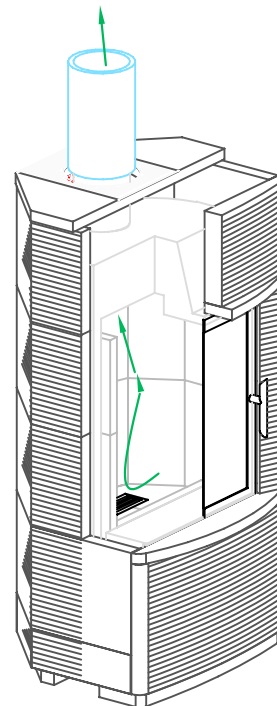

Zevio Tulikivi Lightweight Fireplace

Fireplace Dimensions: 13.25in x11.75in

Floor Plan

- █ Combustible Wall
- █ Flue System

Flue Channels

Fireplace

Model: Zevio
Door Type: Standard Door
Firebox Type: Lightweight
Dimensions: 26.5"x24"x52.75"
Weight: 1225 lbs
Flue Location: Top Vent
Flue Size: 6 in round

█ Fireplace Flue Path

MID-ATLANTIC MASONRY HEAT
Tulikivi Distributor
Specification Sheet

PROJECT	Standard Model	VIEW	Perspective	PAGE 1
MODEL	Zevio	DRAWN BY	D.P.BYRAM	
		DATE	11/15/08	