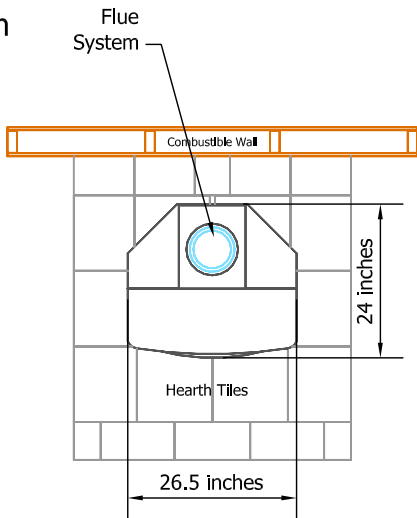

Zevio Tulikivi Lightweight Fireplace

Fireplace Dimensions: 13.25in x11.75in

Floor Plan

- █ Combustible Wall
- █ Flue System

Flue Channels

Fireplace

Model: Zevio
Door Type: Standard Door
Firebox Type: Lightweight
Dimensions: 26.5"x24"x52.75"
Weight: 1225 lbs
Flue Location: Top Vent
Flue Size: 6 in round

█ Fireplace Flue Path

MID-ATLANTIC MASONRY HEAT
Tulikivi Distributor
Specification Sheet

PROJECT	Standard Model	VIEW	Perspective	PAGE 1
MODEL	Zevio	DRAWN BY	D.P.BYRAM	
		DATE	11/15/08	