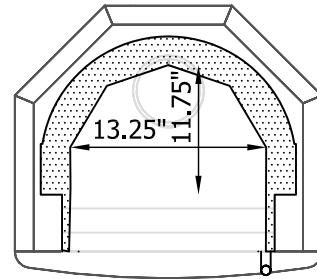

Zevio Tulikivi Lightweight Fireplace

Fireplace Dimensions: 13.25in x11.75in

Floor Plan

- █ Combustible Wall
- █ Flue System

Flue Channels

Fireplace

Model: Zevio
Door Type: Standard Door
Firebox Type: Lightweight
Dimensions: 26.5"x24"x52.75"
Weight: 1225 lbs
Flue Location: Top Vent
Flue Size: 6 in round