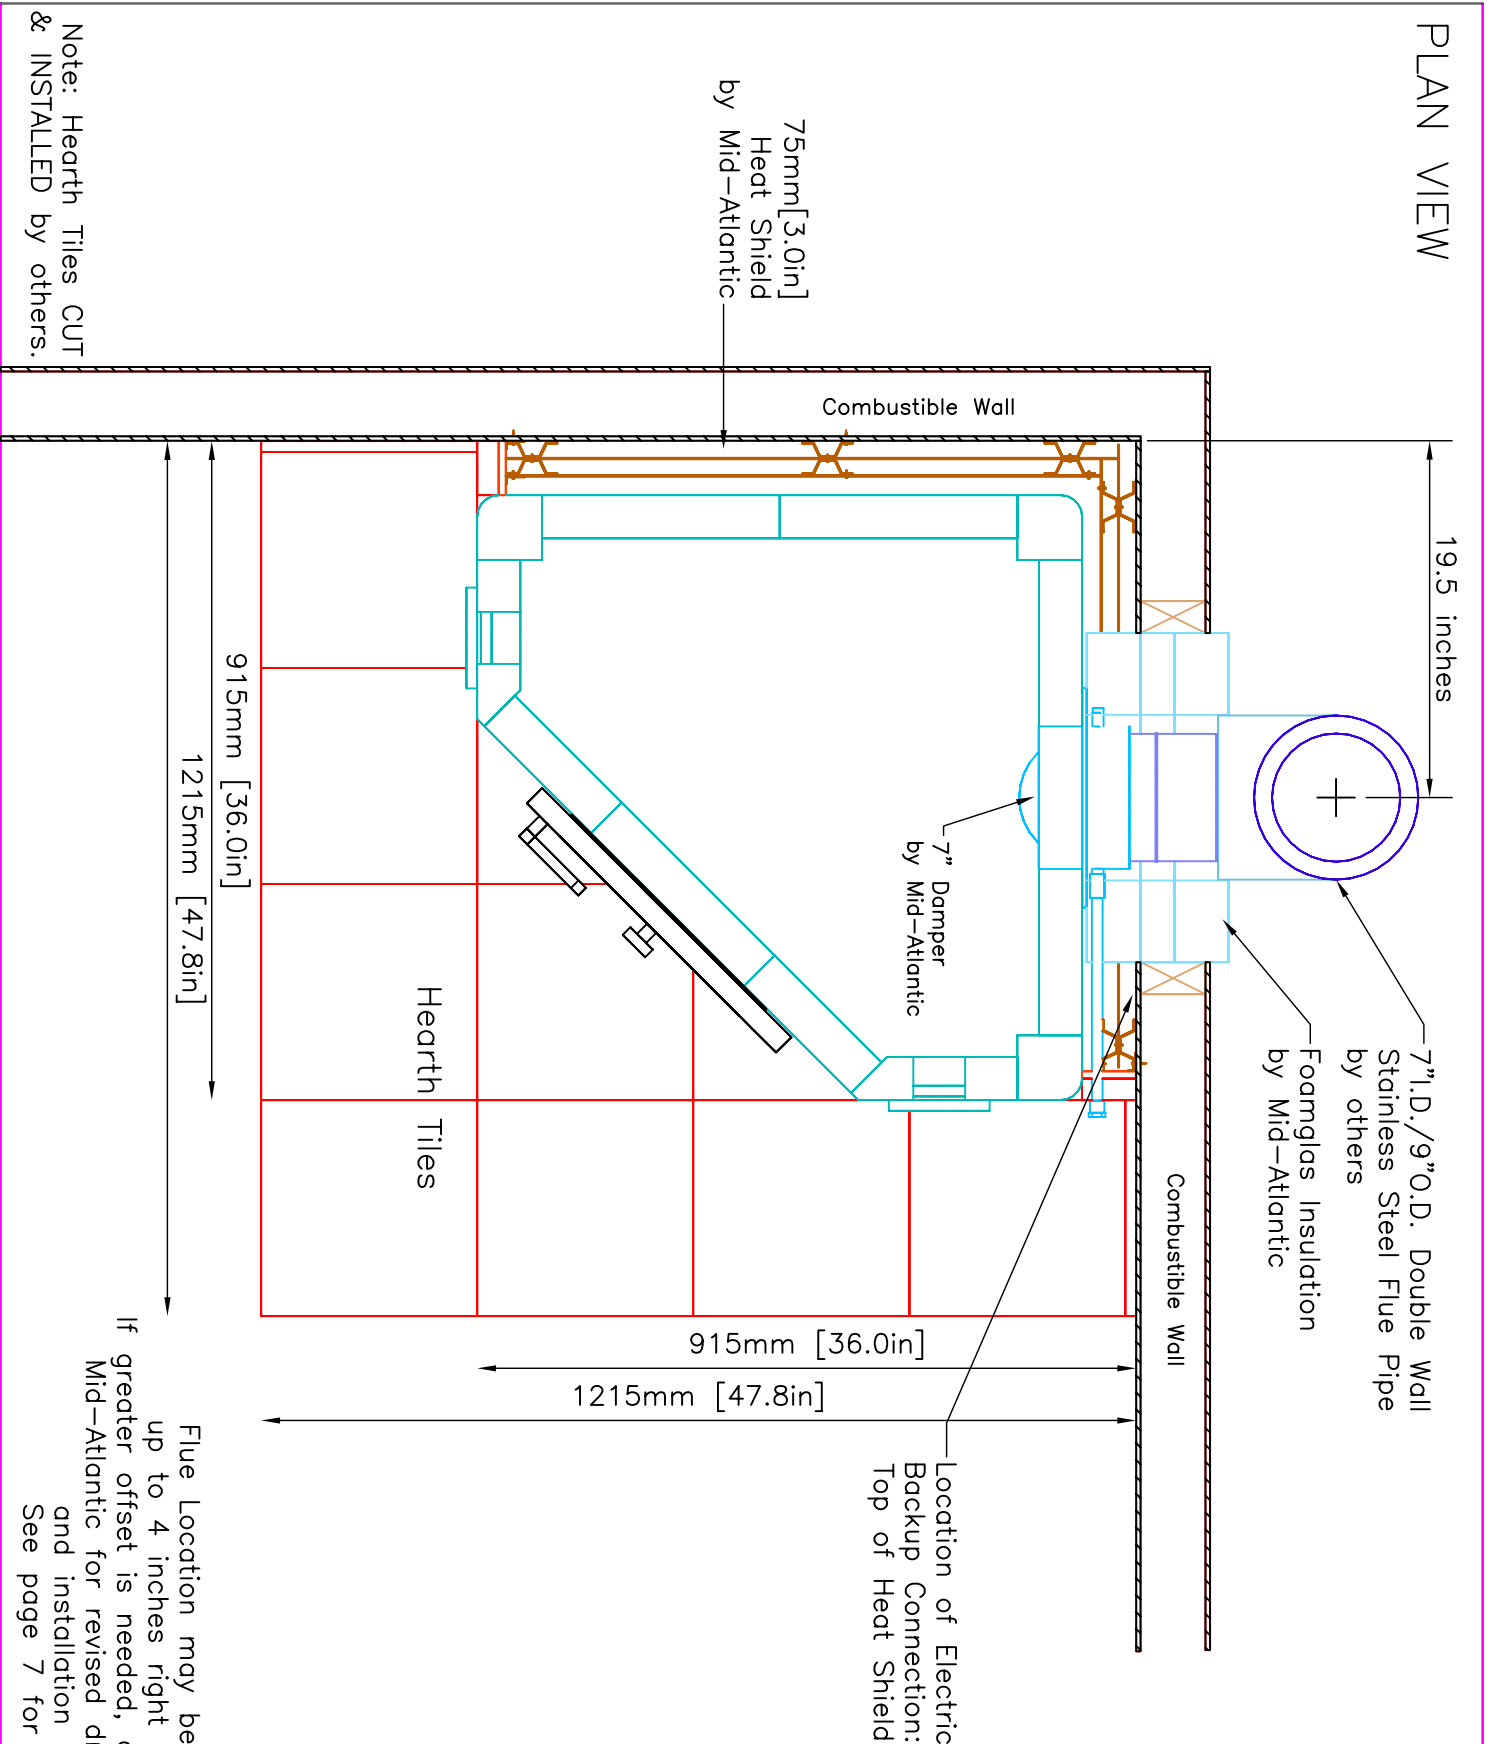

FRONT VIEW

# INFORMATION ONLY

PLAN VIEW

Note: Hearth Tiles CUT & INSTALLED by others.

Flue Location may be offset up to 4 inches right or left. If greater offset is needed, contact Mid-Atlantic for revised drawings and installation pricing. See page 7 for Details

VIEW PLAN  
 DATE 10/20/03

PAGE 4