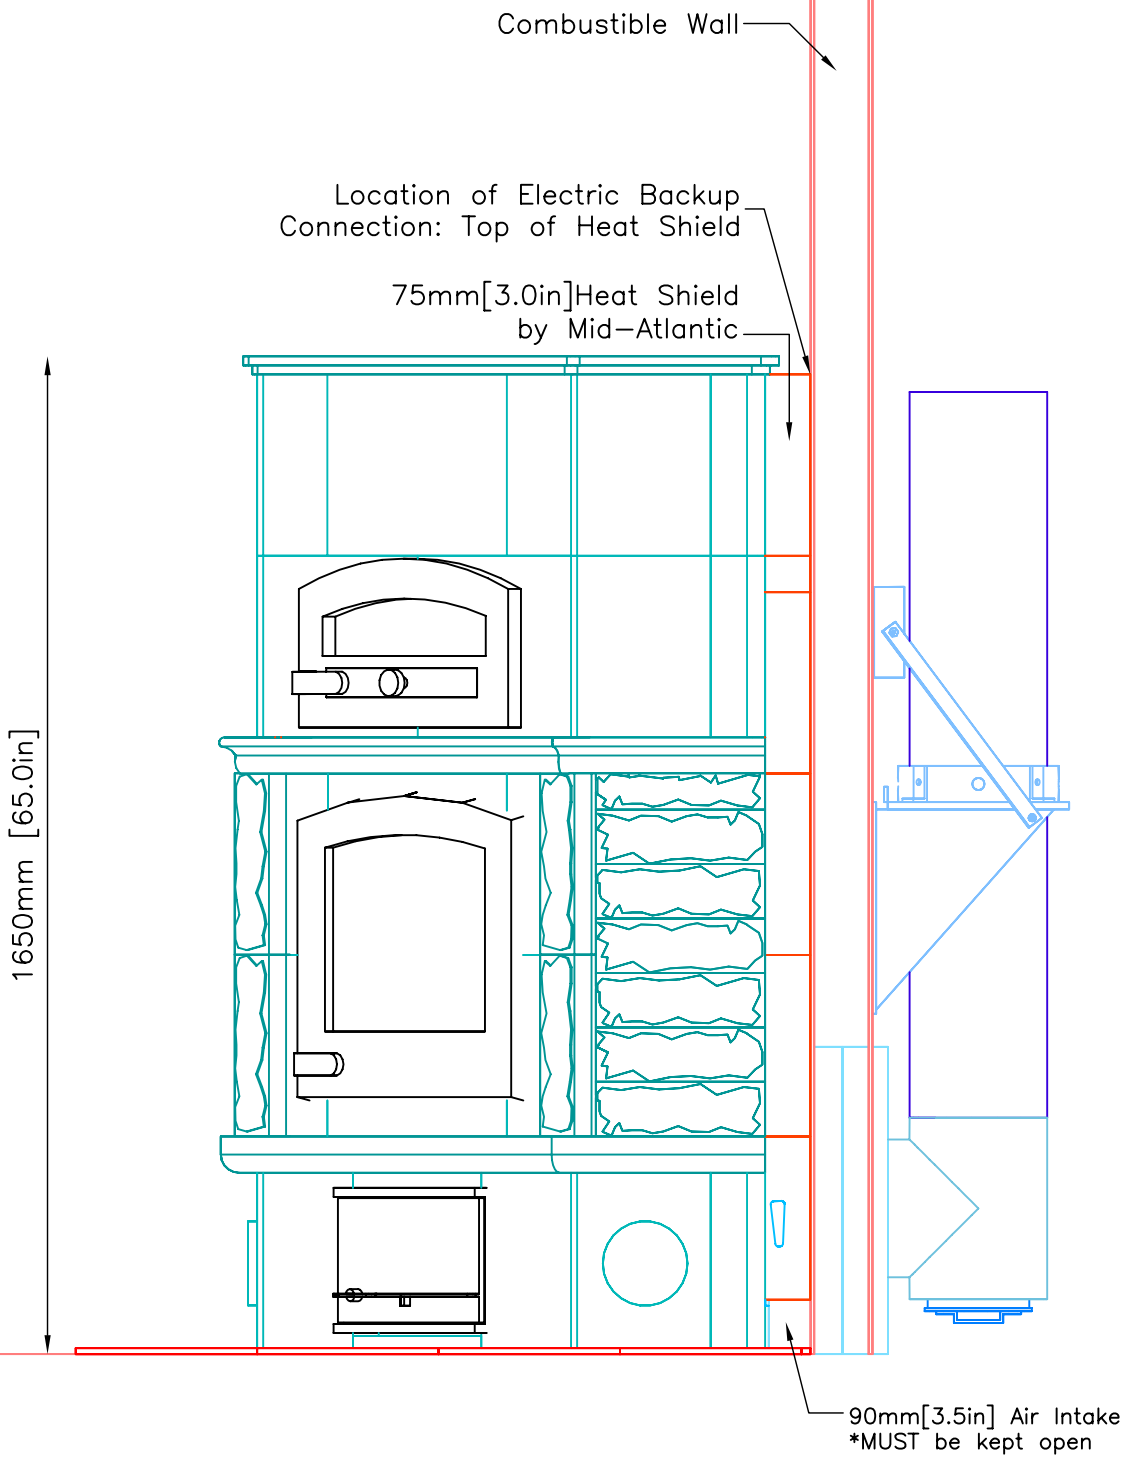

FRONT VIEW

# INFORMATION ONLY

PLAN VIEW

Note: Hearth Tiles CUT & INSTALLED by others.

Flue Location may be offset up to 4 inches right or left. If greater offset is needed, contact Mid-Atlantic for revised drawings and installation pricing. See page 7 for Details