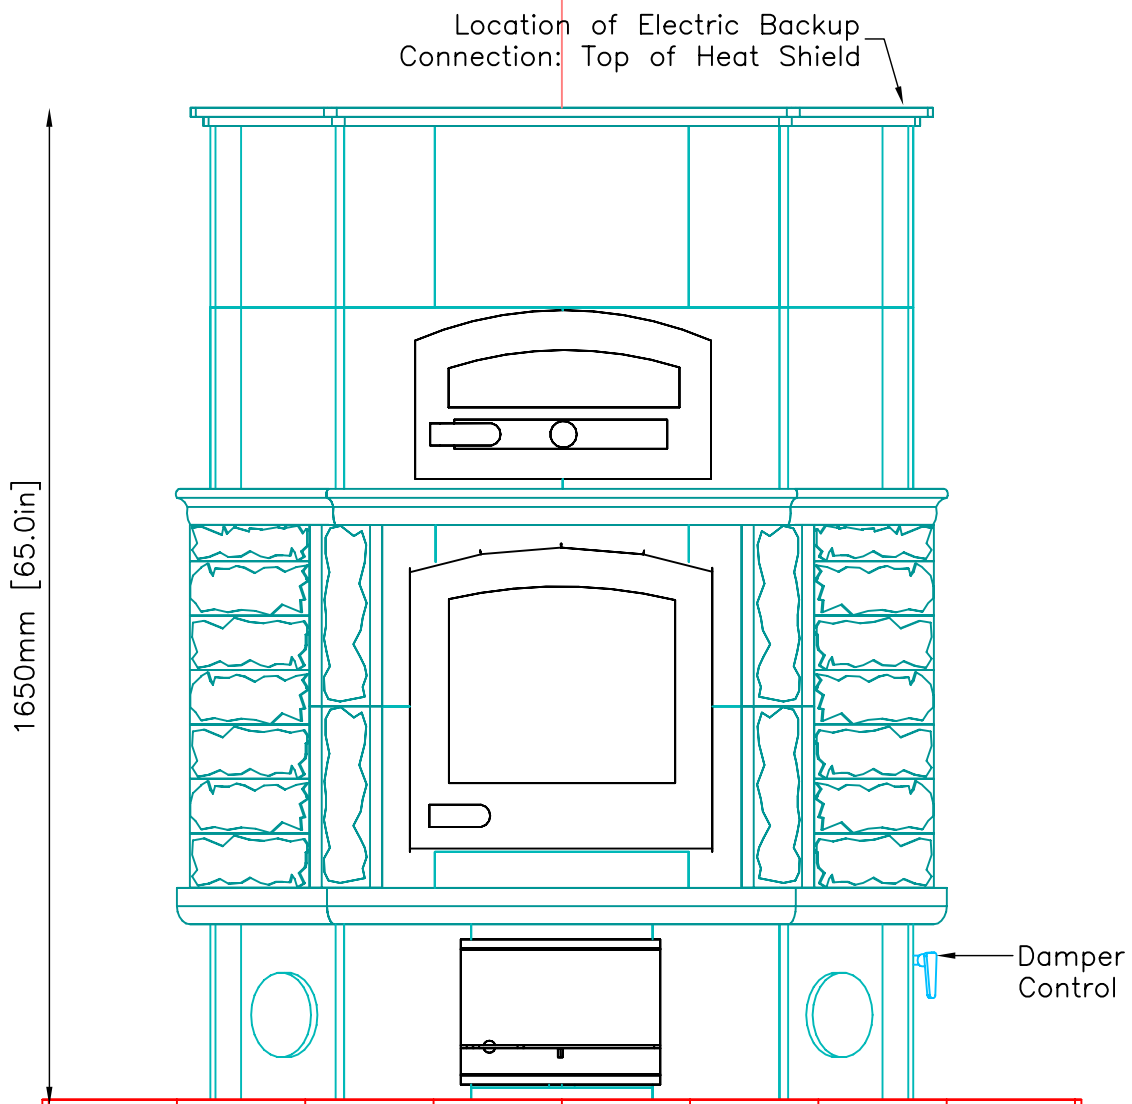

# INFORMATION ONLY

PLAN VIEW

Note: Hearth Tiles CUT & INSTALLED by others.

Flue Location may be offset up to 4 inches right or left. If greater offset is needed, contact Mid-Atlantic for revised drawings and installation pricing. See page 7 for Details