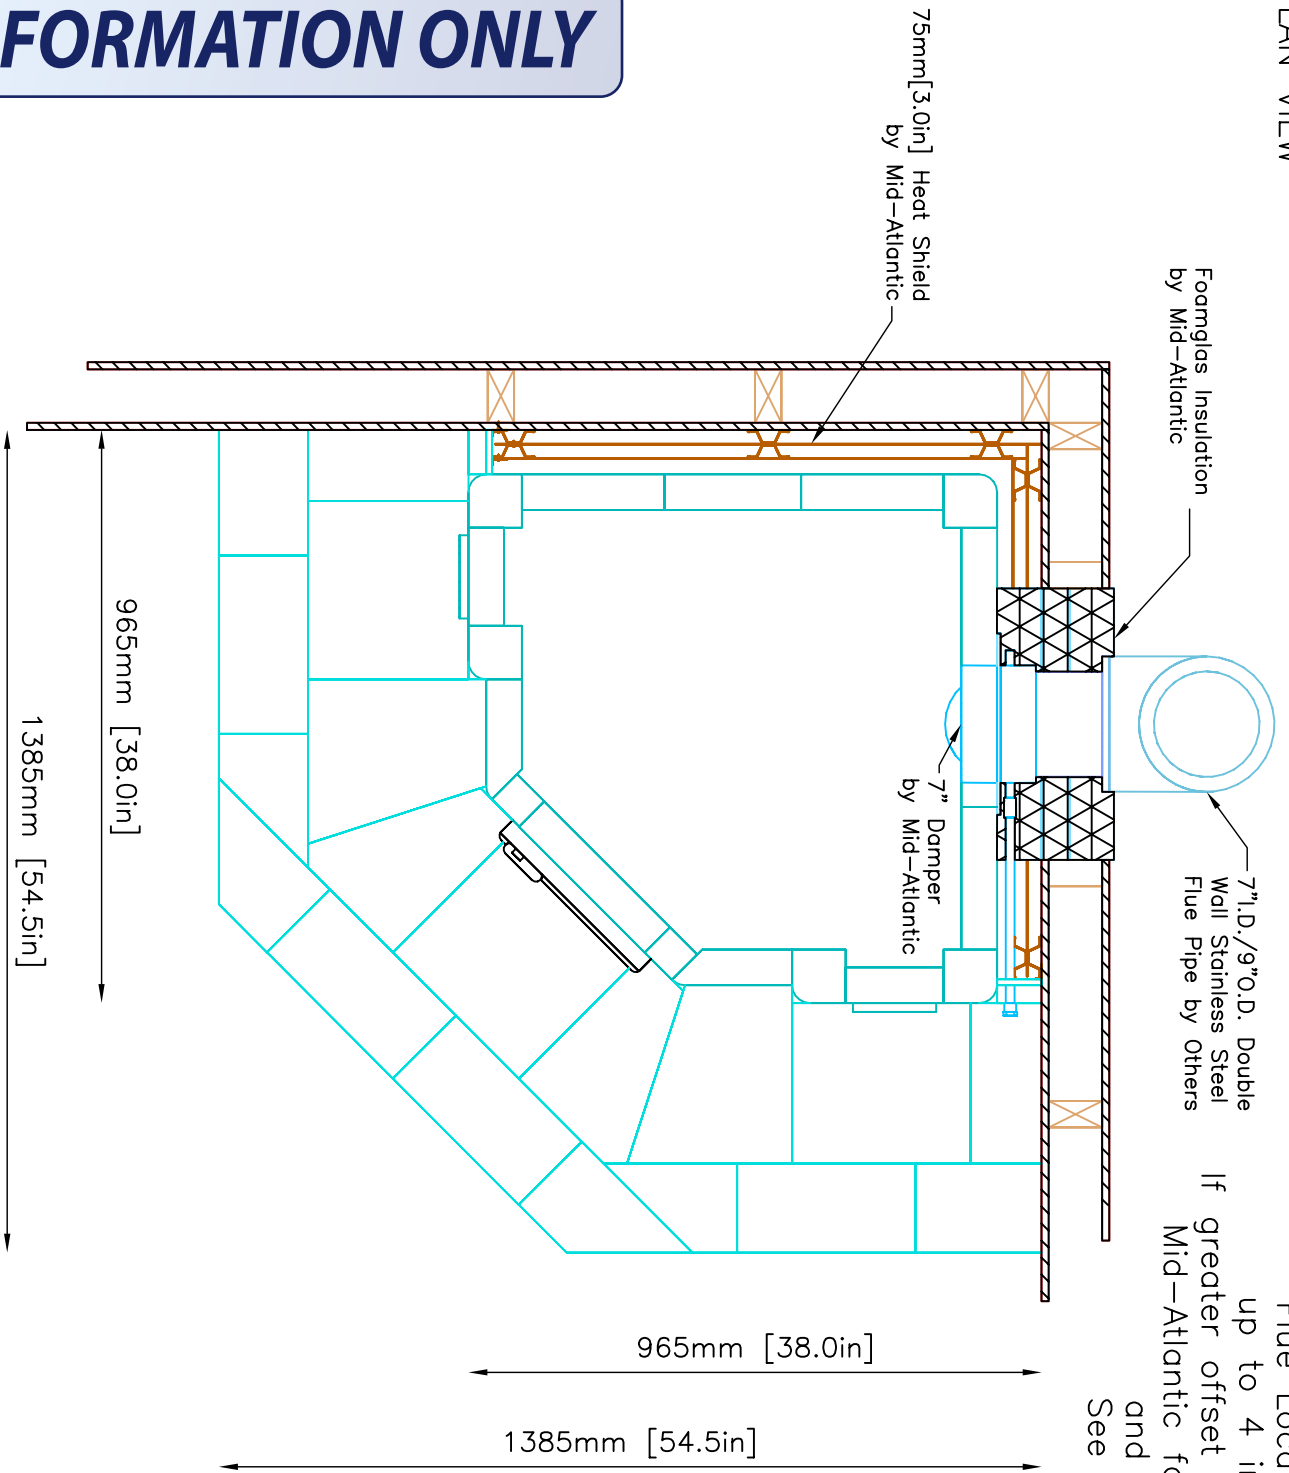

CONTRACT 5694  
DRAWN BY A.R. MOLINA

VIEW FRONT  
DATE 12/30/04

PAGE 2

SIDE VIEW

CONTRACT 5694  
DRAWN BY A.R. MOLINA

VIEW SIDE  
DATE 12/30/04

PAGE

3

# INFORMATION ONLY

NOTE: Hearth Tiles CUT AND INSTALLED by others

Flue Location may be offset up to 4 inches right or left. If greater offset is needed, contact Mid-Atlantic for revised drawings and installation pricing. See page 7 for Details