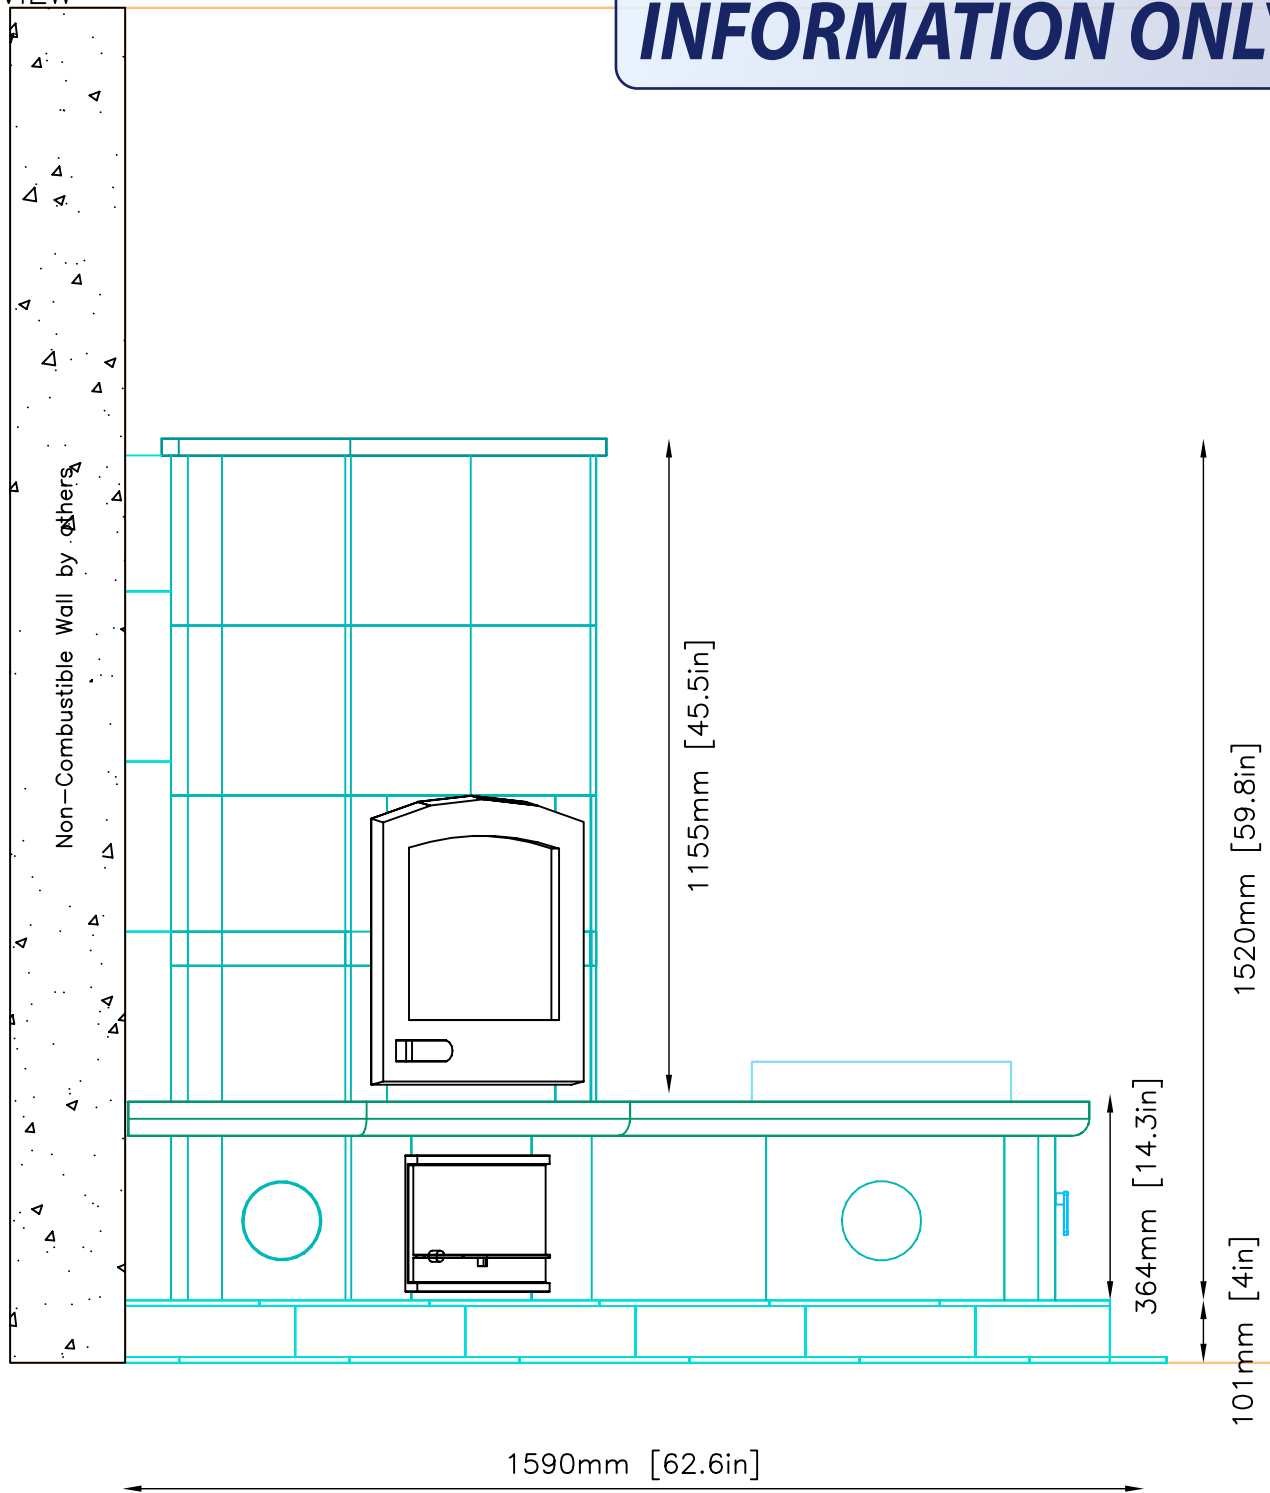

CONTRACT
5706
DRAWN BY
J. CHAMPION

VIEW
PERSPECTIVE
DATE
03/08/05

PAGE
1

FRONT VIEW

INFORMATION ONLY

SIDE VIEW

INFORMATION ONLY

INFORMATION ONLY