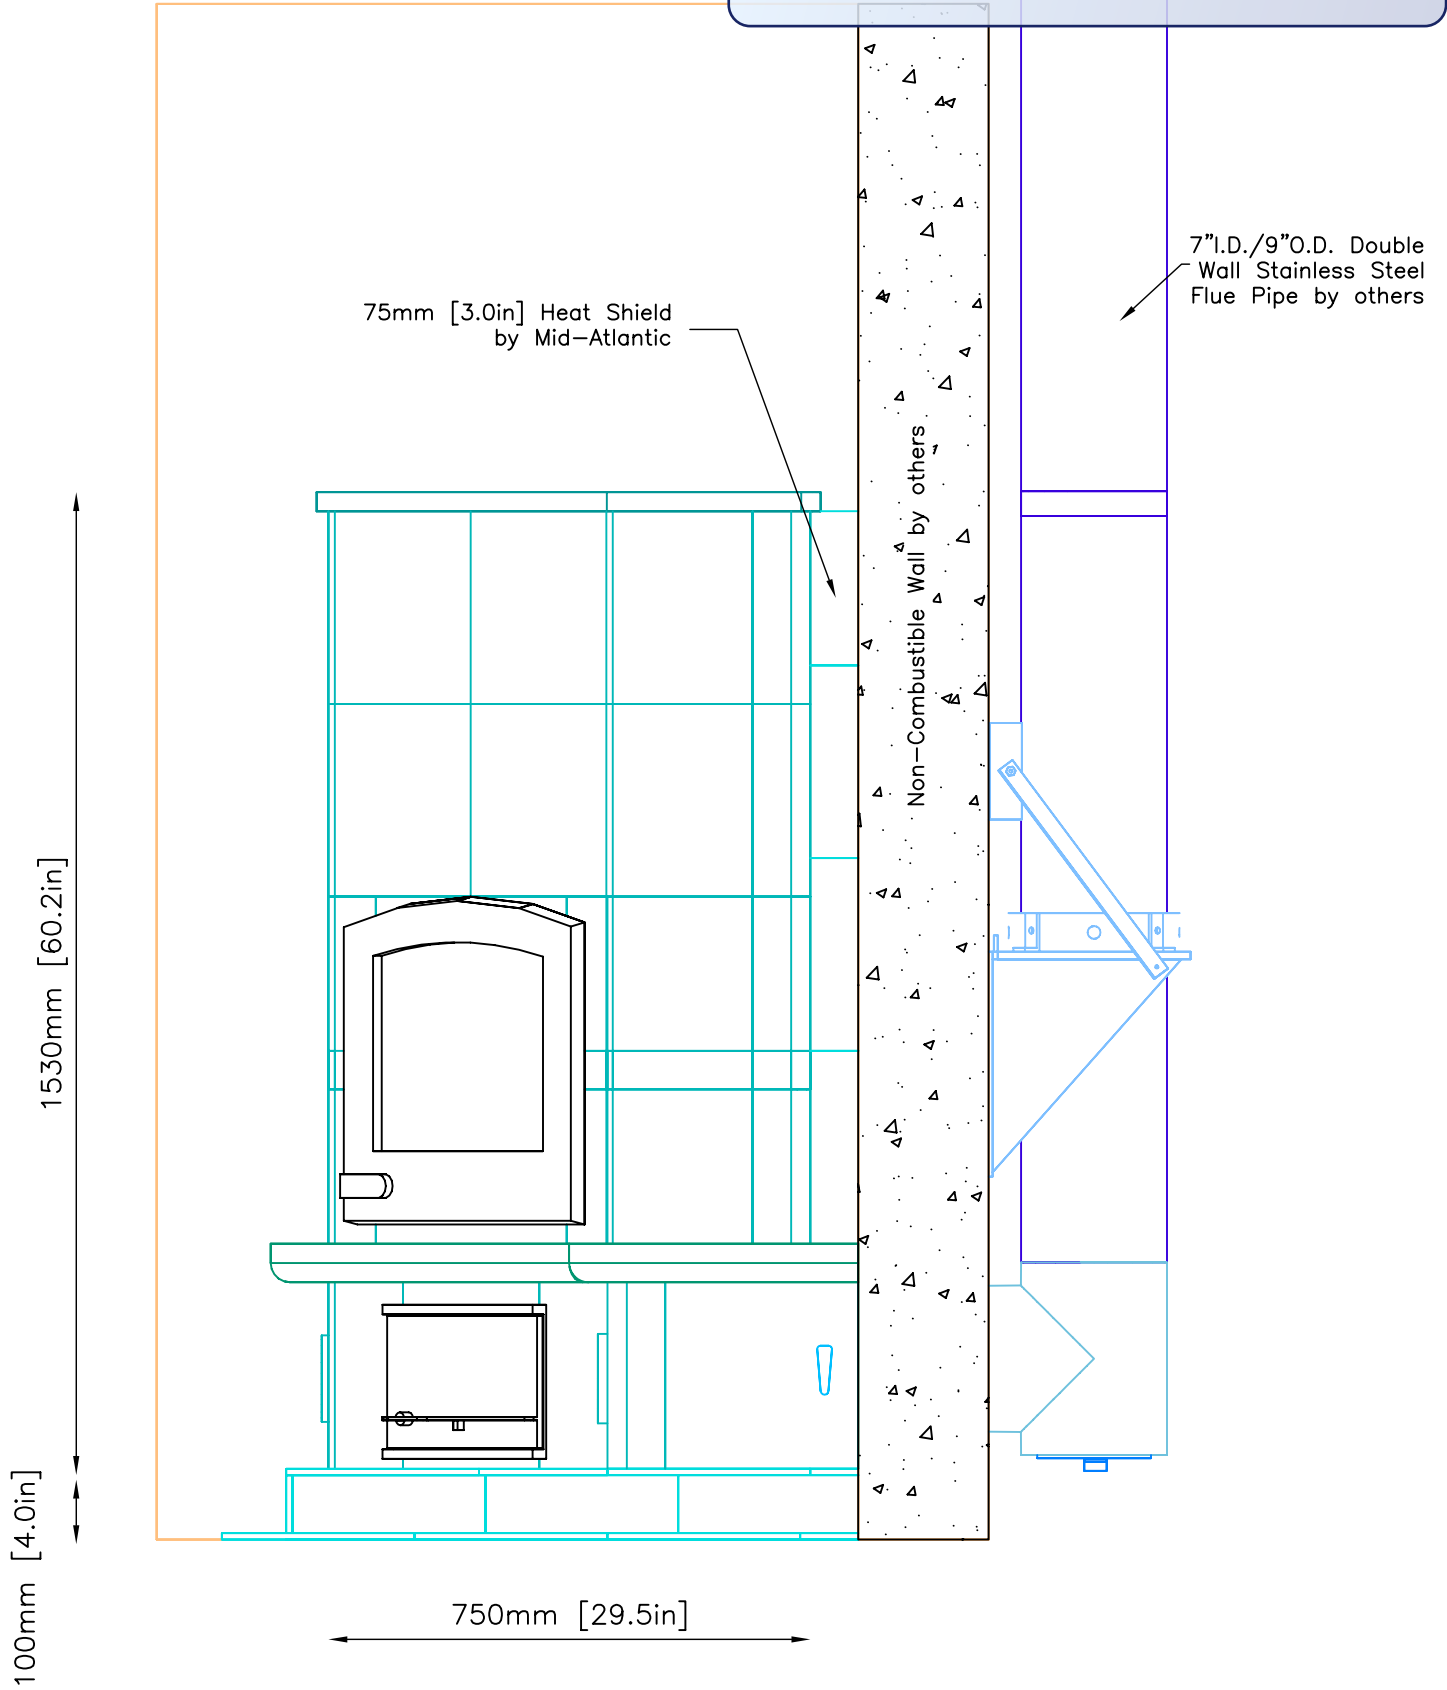

CONTRACT
5706
DRAWN BY
J. CHAMPION

VIEW
PERSPECTIVE
DATE
03/08/05

PAGE
1

FRONT VIEW

INFORMATION ONLY

SIDE VIEW

INFORMATION ONLY

INFORMATION ONLY