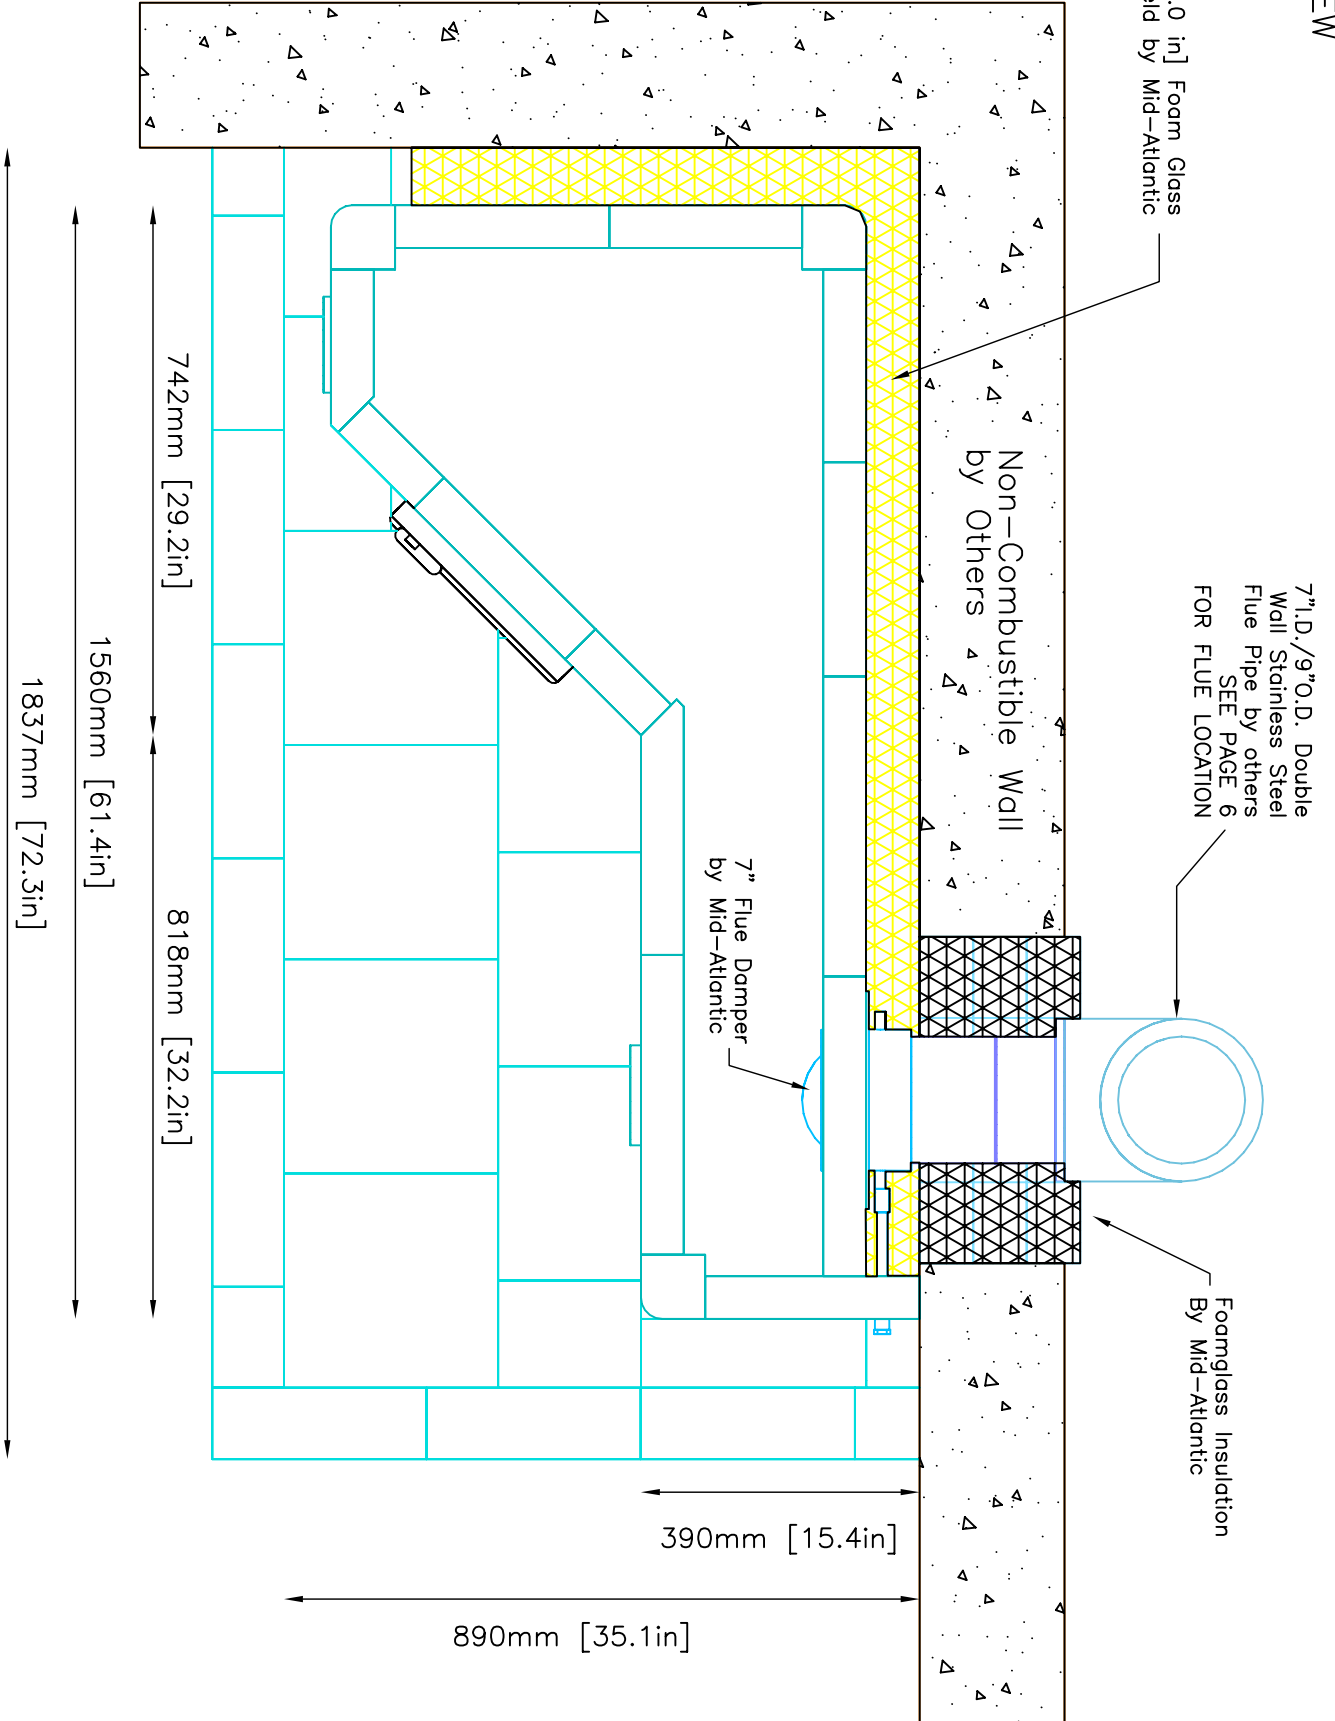

CONTRACT
5706
DRAWN BY
J. CHAMPION

VIEW
PERSPECTIVE
DATE
03/08/05

PAGE
1

FRONT VIEW

INFORMATION ONLY

SIDE VIEW

INFORMATION ONLY

INFORMATION ONLY