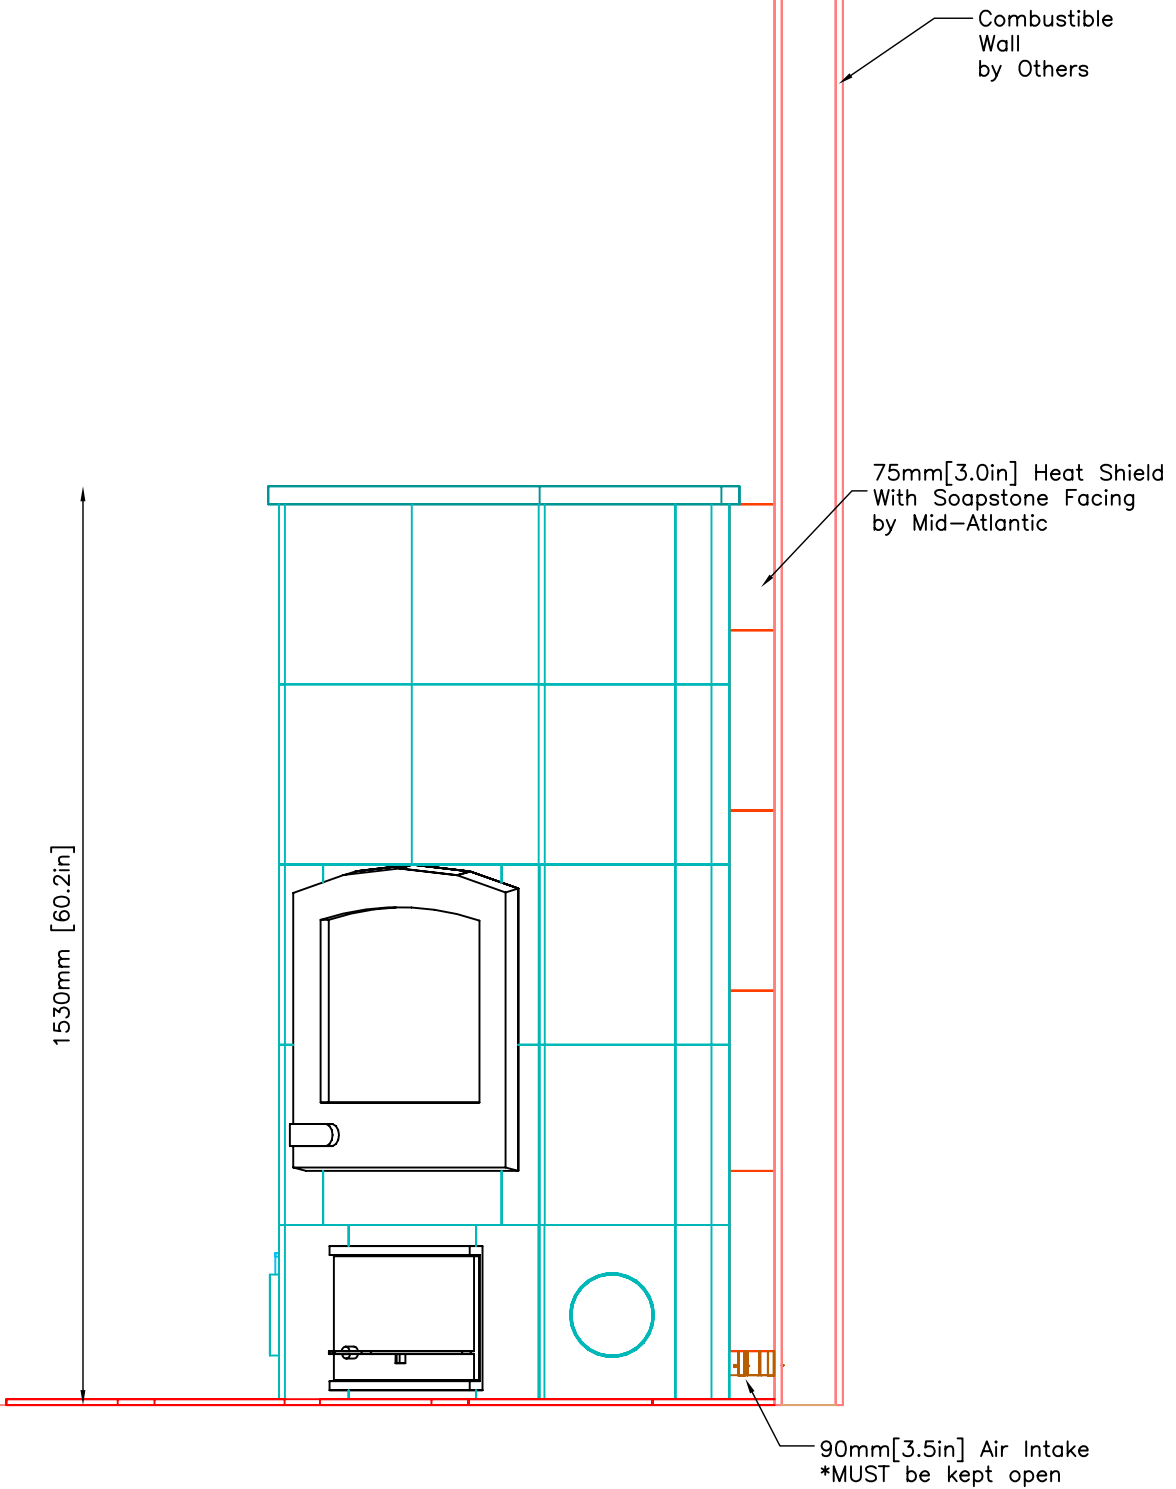

SIDE VIEW

INFORMATION ONLY