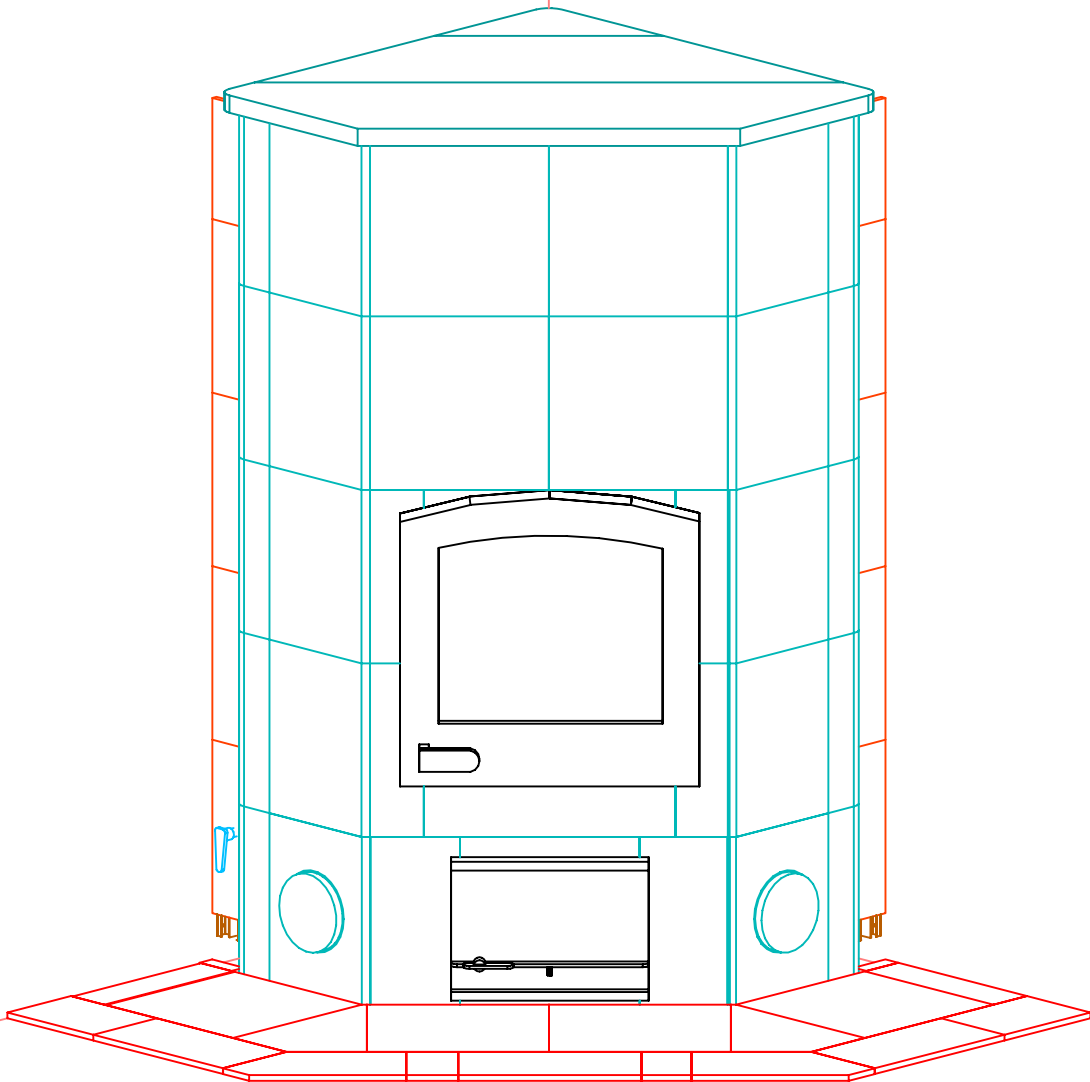

INFORMATION ONLY

NOTE: Hearth Tiles CUT AND INSTALLED by others

TULIKIVI	MID-ATLANTIC MASONRY HEAT 1229 Harris Street Suite 1 Charlottesville, VA 22903 (434)979-9709 Fax 434-979-6416	PROJECT KOTTMEIER	CONTRACT	VIEW PERSPECTIVE	PAGE 1
		MODEL KTU1410	DRAWN BY D.P.BYRAM	DATE 8/27/03