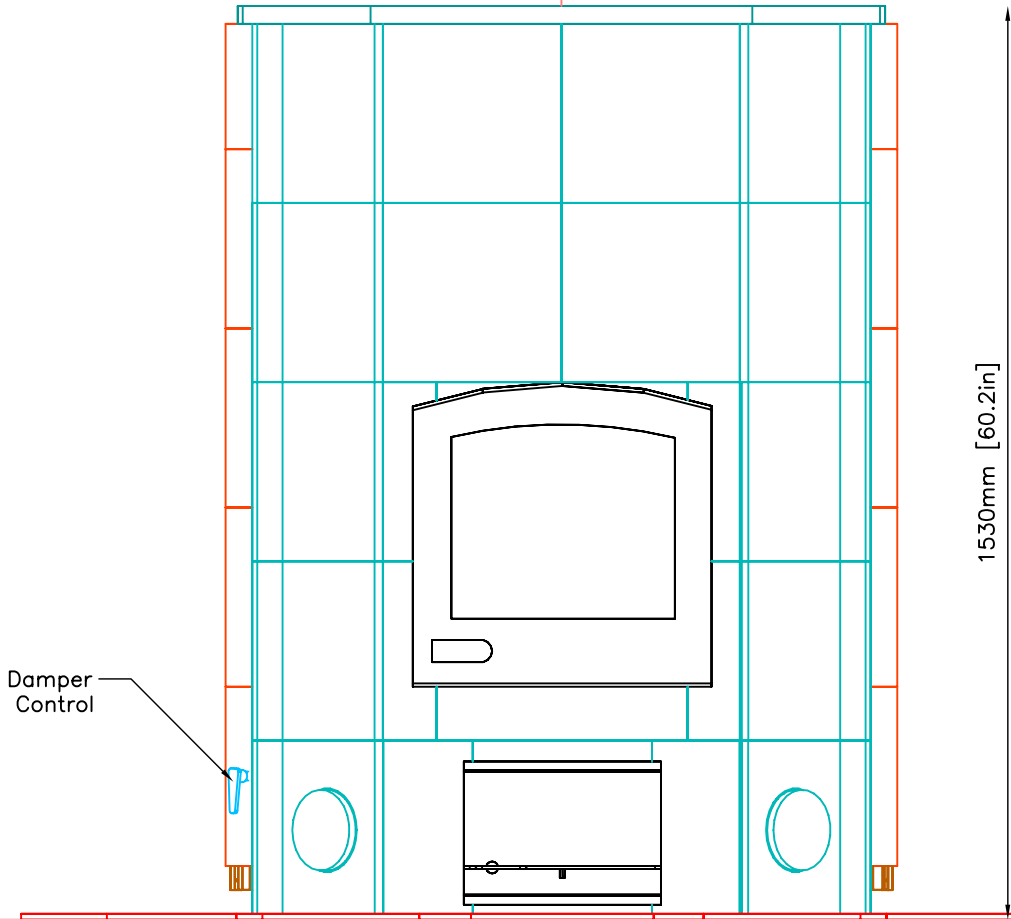

FRONT VIEW

INFORMATION ONLY