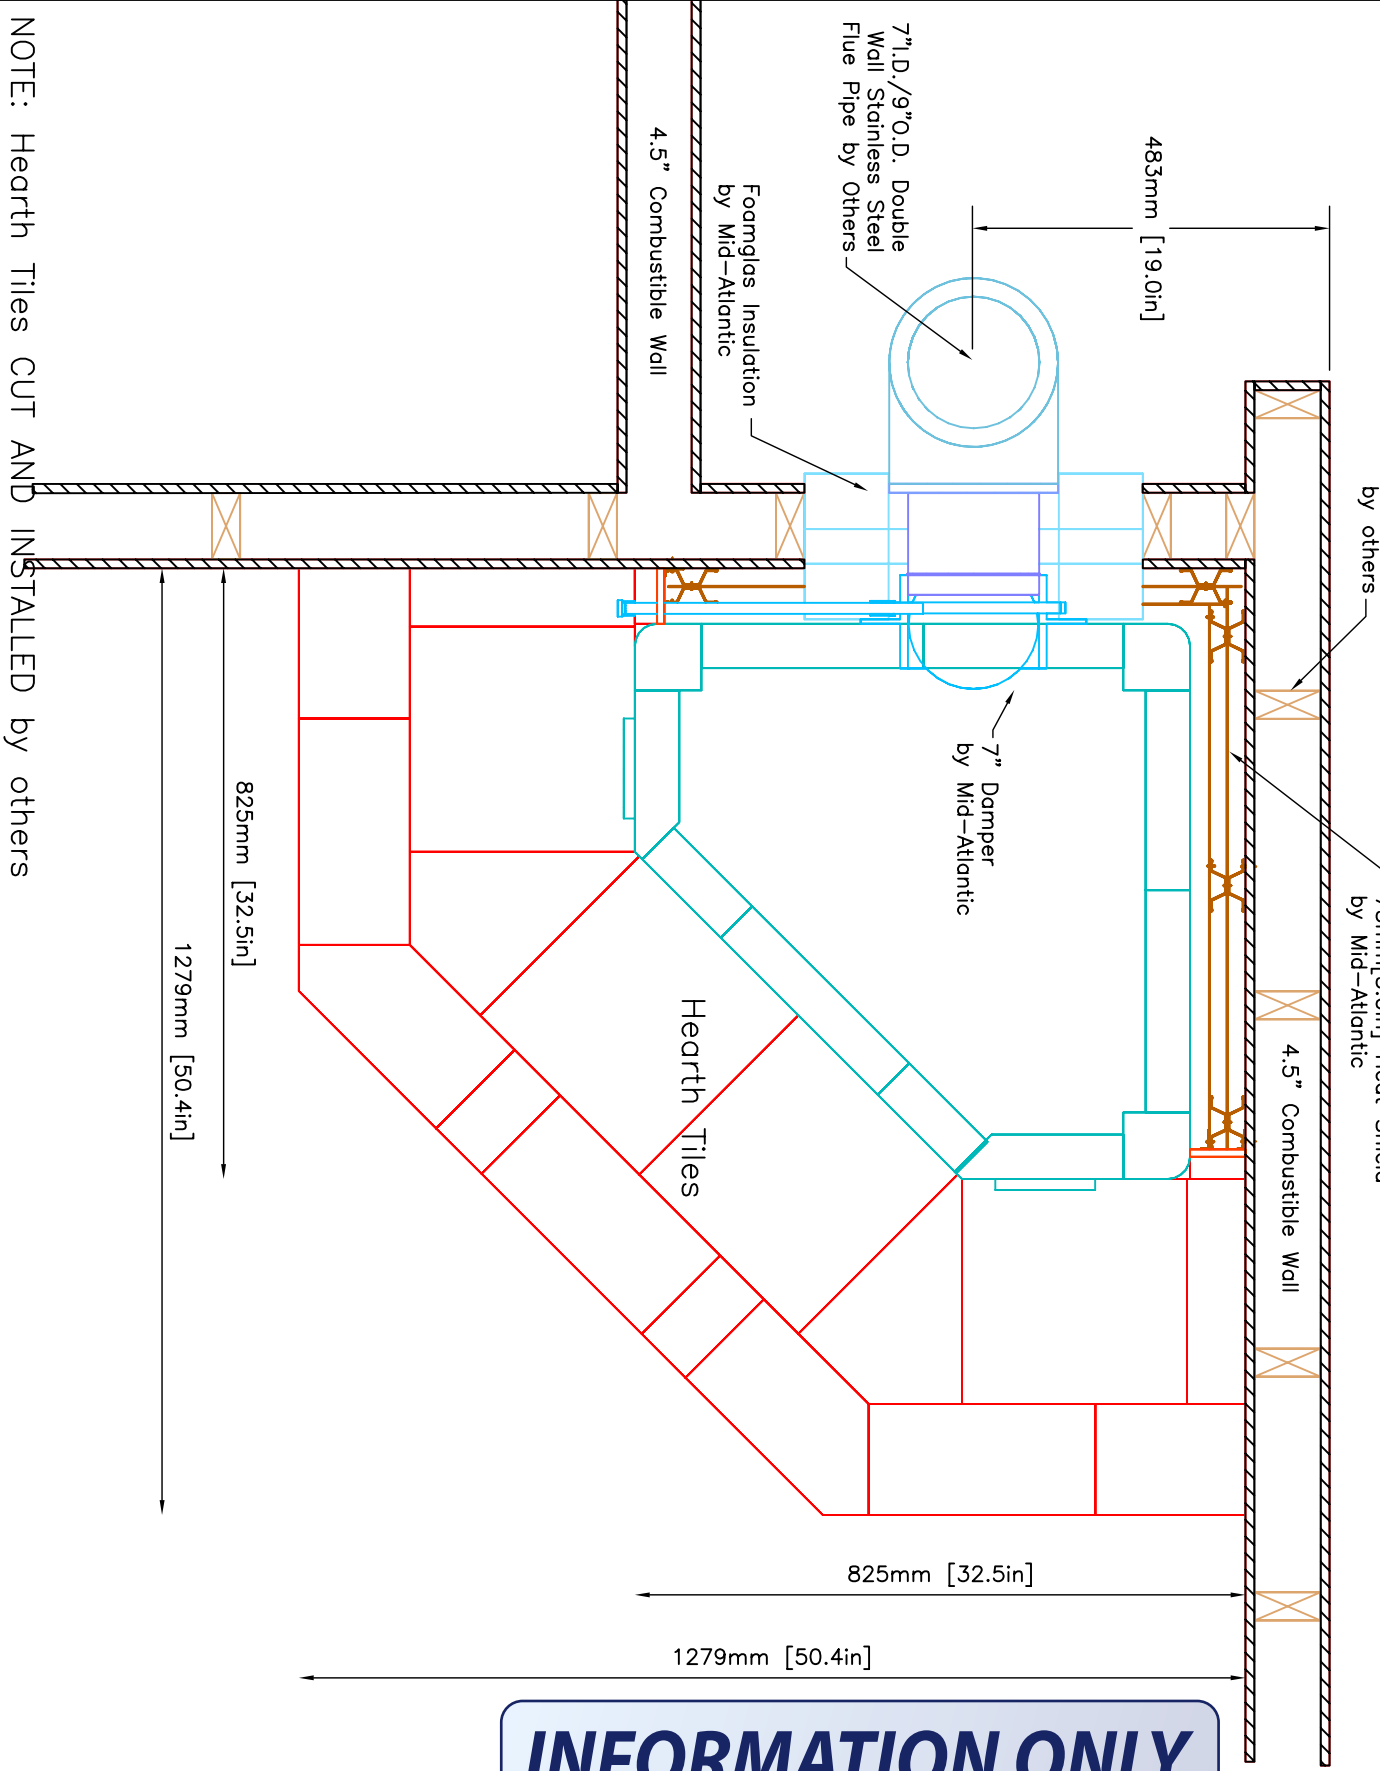

PLAN VIEW

NOTE: Hearth Tiles CUT AND INSTALLED by others

INFORMATION ONLY

MID-ATLANTIC MASONRY HEAT
1229 Harris Street Suite 1
Charlottesville, VA 22903
(434)979-9709 Fax 434-979-6416

PROJECT
KOTTMEIER
MODEL
KTU1410

CONTRACT
DRAWN BY
D.P.BYRAM

VIEW
PLAN
DATE
8/27/03

PAGE
4