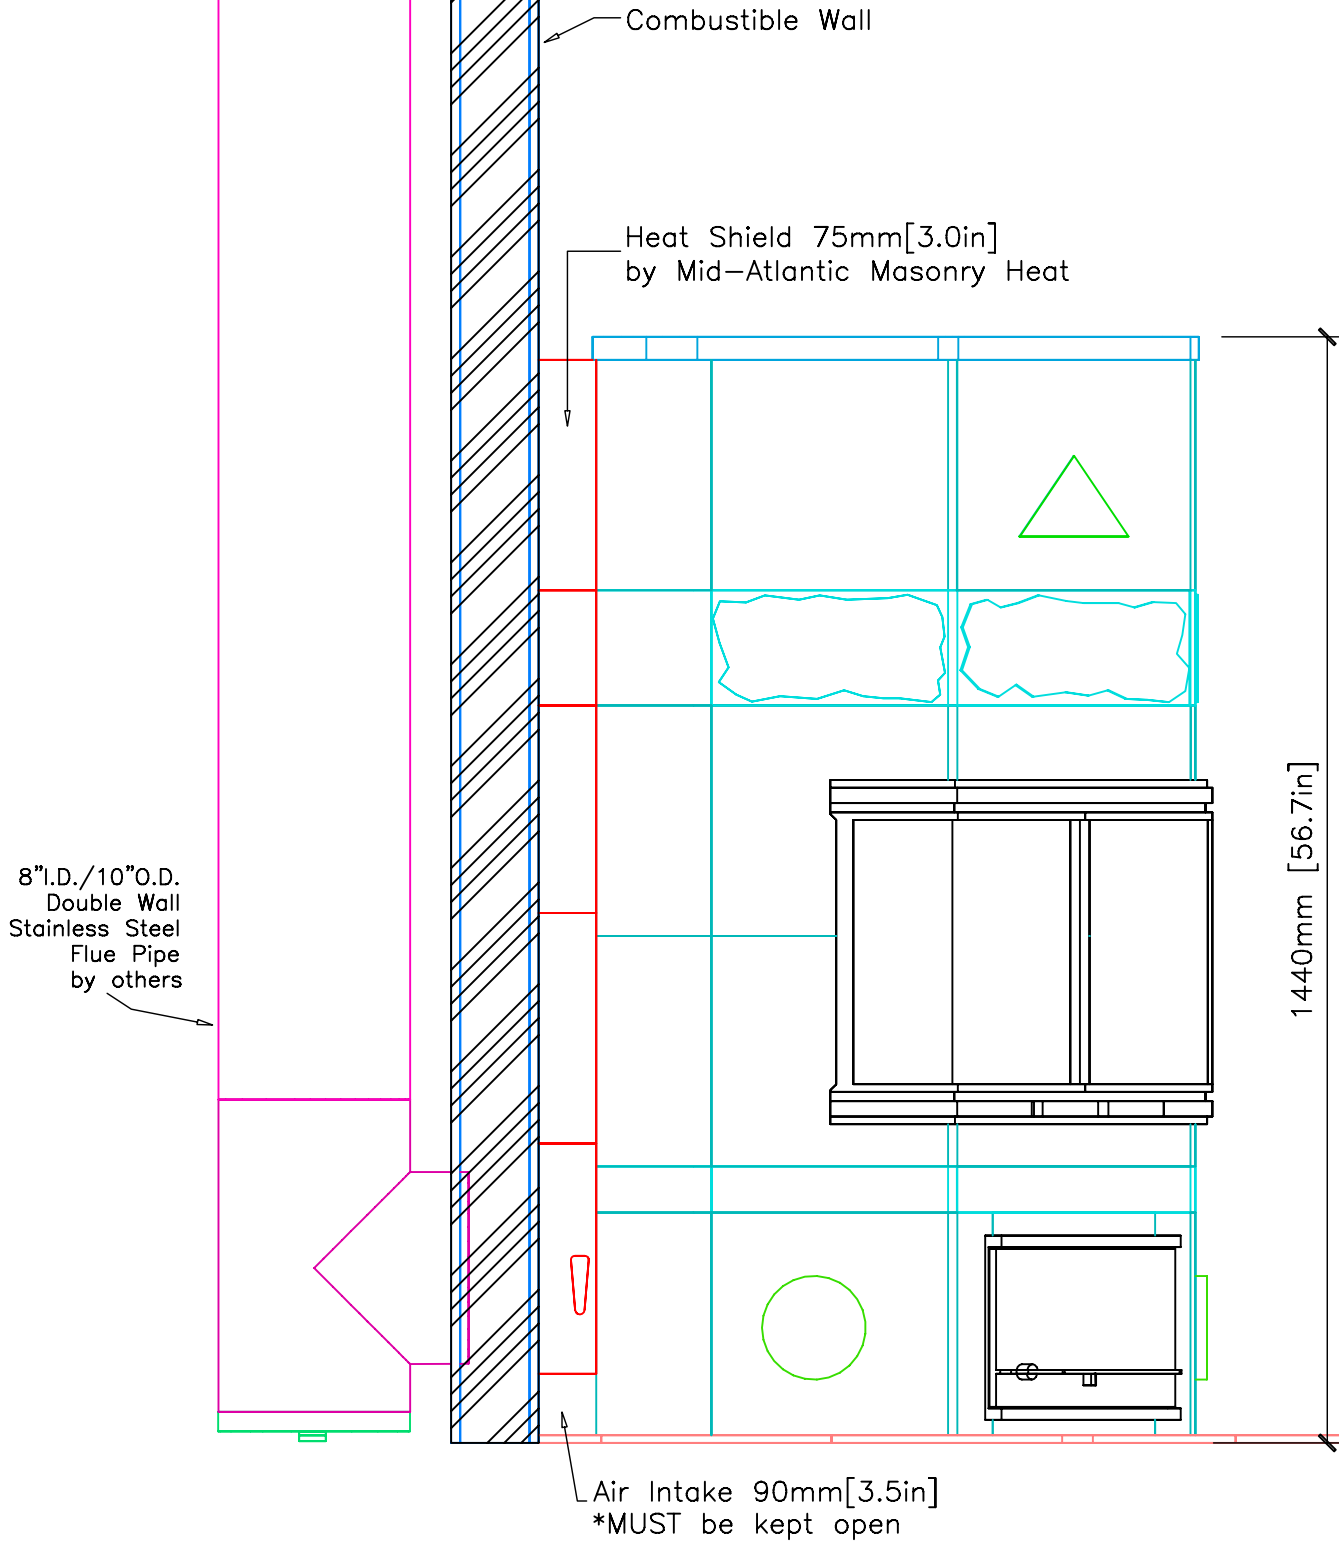

INFORMATION ONLY

INFORMATION ONLY

INFORMATION ONLY

INFORMATION ONLY

NOTES: HEARTH TILES INSTALLED BY OTHERS
 Flue System - 8" I.D./10" O.D. Double Wall
 Stainless Steel Flue Pipe
 by others

MID-ATLANTIC MASONRY HEAT
 McIntire Business Park
 Charlottesville, VA 22903
 (434)979-9707 Fax 434-979-6416

PROJECT HACHMANN
 MODEL KTU1330

CONTRACT
 DRAWN BY D.POWLEY

VIEW PLAN
 DATE 3/11/02

PAGE 4