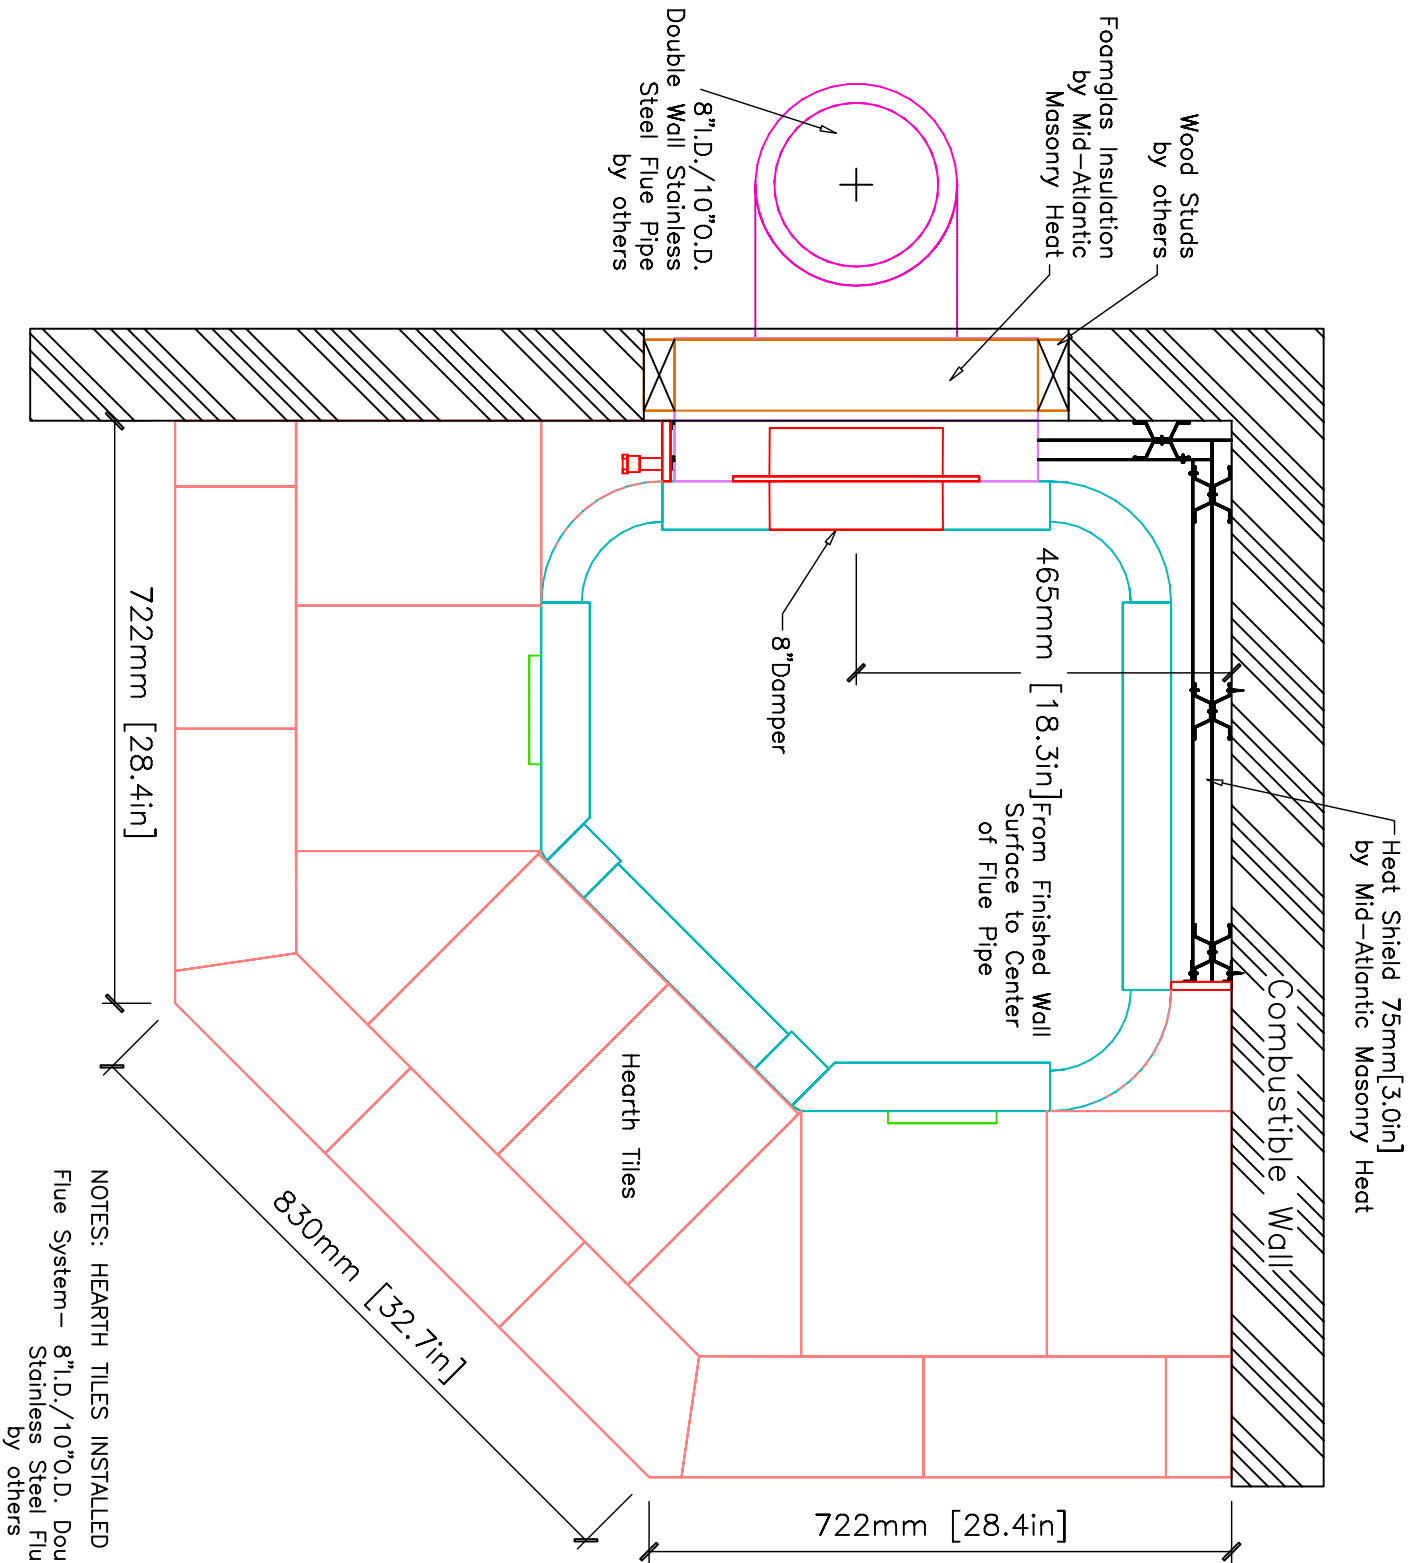

INFORMATION ONLY

INFORMATION ONLY

INFORMATION ONLY

INFORMATION ONLY

NOTES: HEARTH TILES INSTALLED BY OTHERS
 Flue System - 8" I.D./10" O.D. Double Wall
 Stainless Steel Flue Pipe
 by others

MID-ATLANTIC MASONRY HEAT
 McIntire Business Park
 Charlottesville, VA 22903
 (434)979-9707 Fax 434-979-6416

PROJECT HACHMANN
 MODEL KTU1330

CONTRACT
 DRAWN BY D.POWLEY

VIEW PLAN
 DATE 3/11/02

PAGE 4