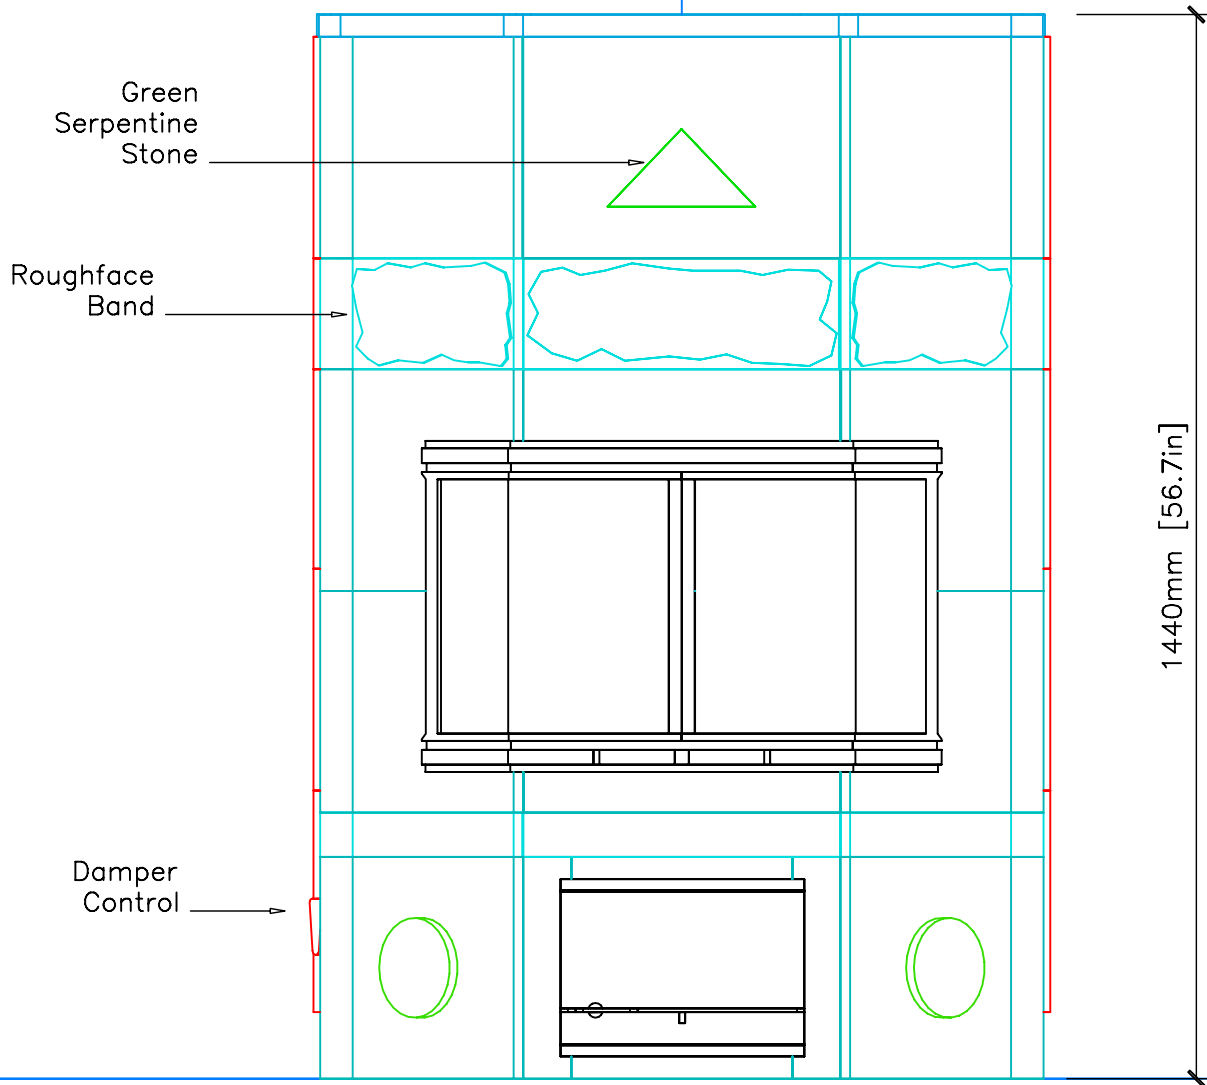

INFORMATION ONLY

INFORMATION ONLY

INFORMATION ONLY

INFORMATION ONLY

NOTES: HEARTH TILES INSTALLED BY OTHERS
 Flue System - 8" I.D./10" O.D. Double Wall
 Stainless Steel Flue Pipe
 by others

MID-ATLANTIC MASONRY HEAT
 McIntire Business Park
 Charlottesville, VA 22903
 (434)979-9707 Fax 434-979-6416