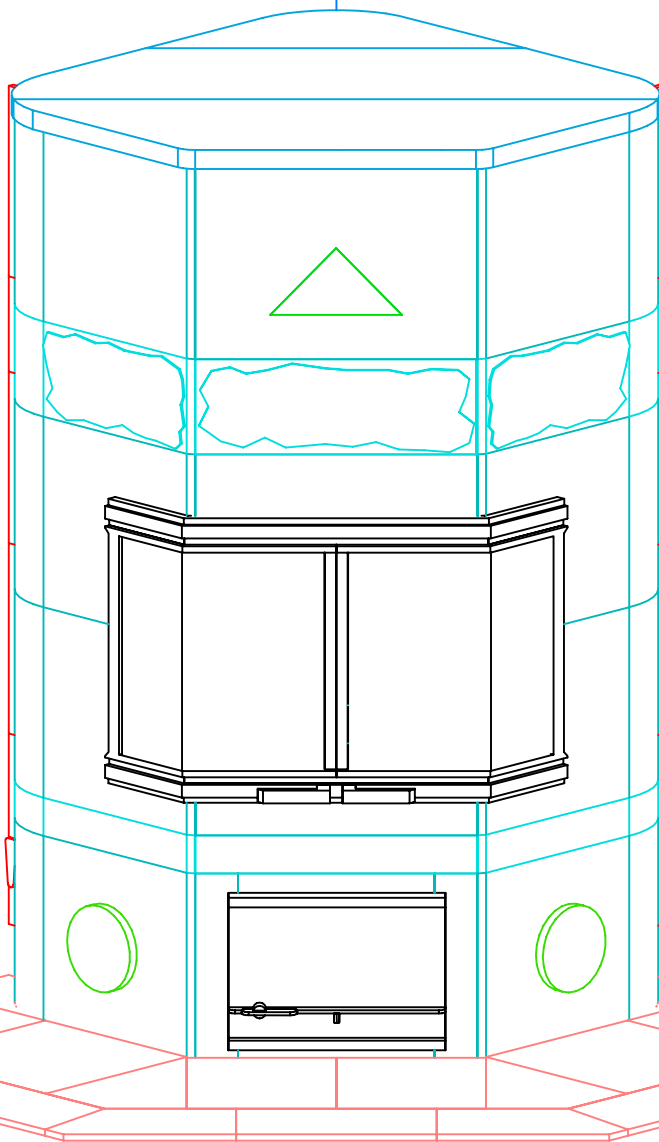

INFORMATION ONLY

INFORMATION ONLY

INFORMATION ONLY

INFORMATION ONLY

NOTES: HEARTH TILES INSTALLED BY OTHERS
 Flue System - 8" I.D./10" O.D. Double Wall
 Stainless Steel Flue Pipe
 by others

MID-ATLANTIC MASONRY HEAT
 McIntire Business Park
 Charlottesville, VA 22903
 (434)979-9707 Fax 434-979-6416

PROJECT HACHMANN
 MODEL KTU1330

CONTRACT
 DRAWN BY D.POWLEY

VIEW PLAN
 DATE 3/11/02

PAGE 4