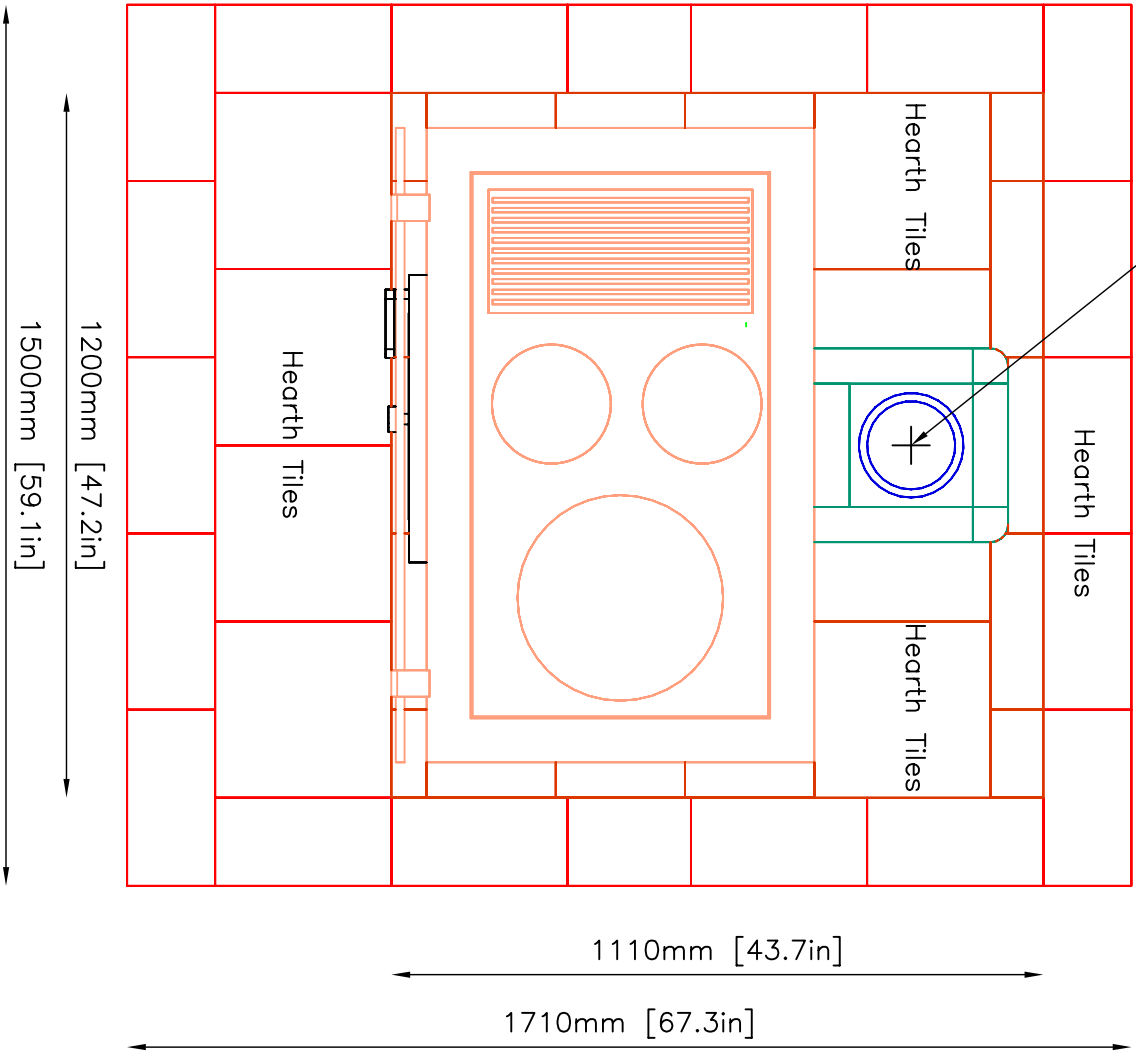

# INFORMATION ONLY

6" I.D. Double Wall  
Black Flue Pipe  
by others.  
See page 5 for  
Flue Location

NOTE: Hearth Tiles CUT AND INSTALLED by others