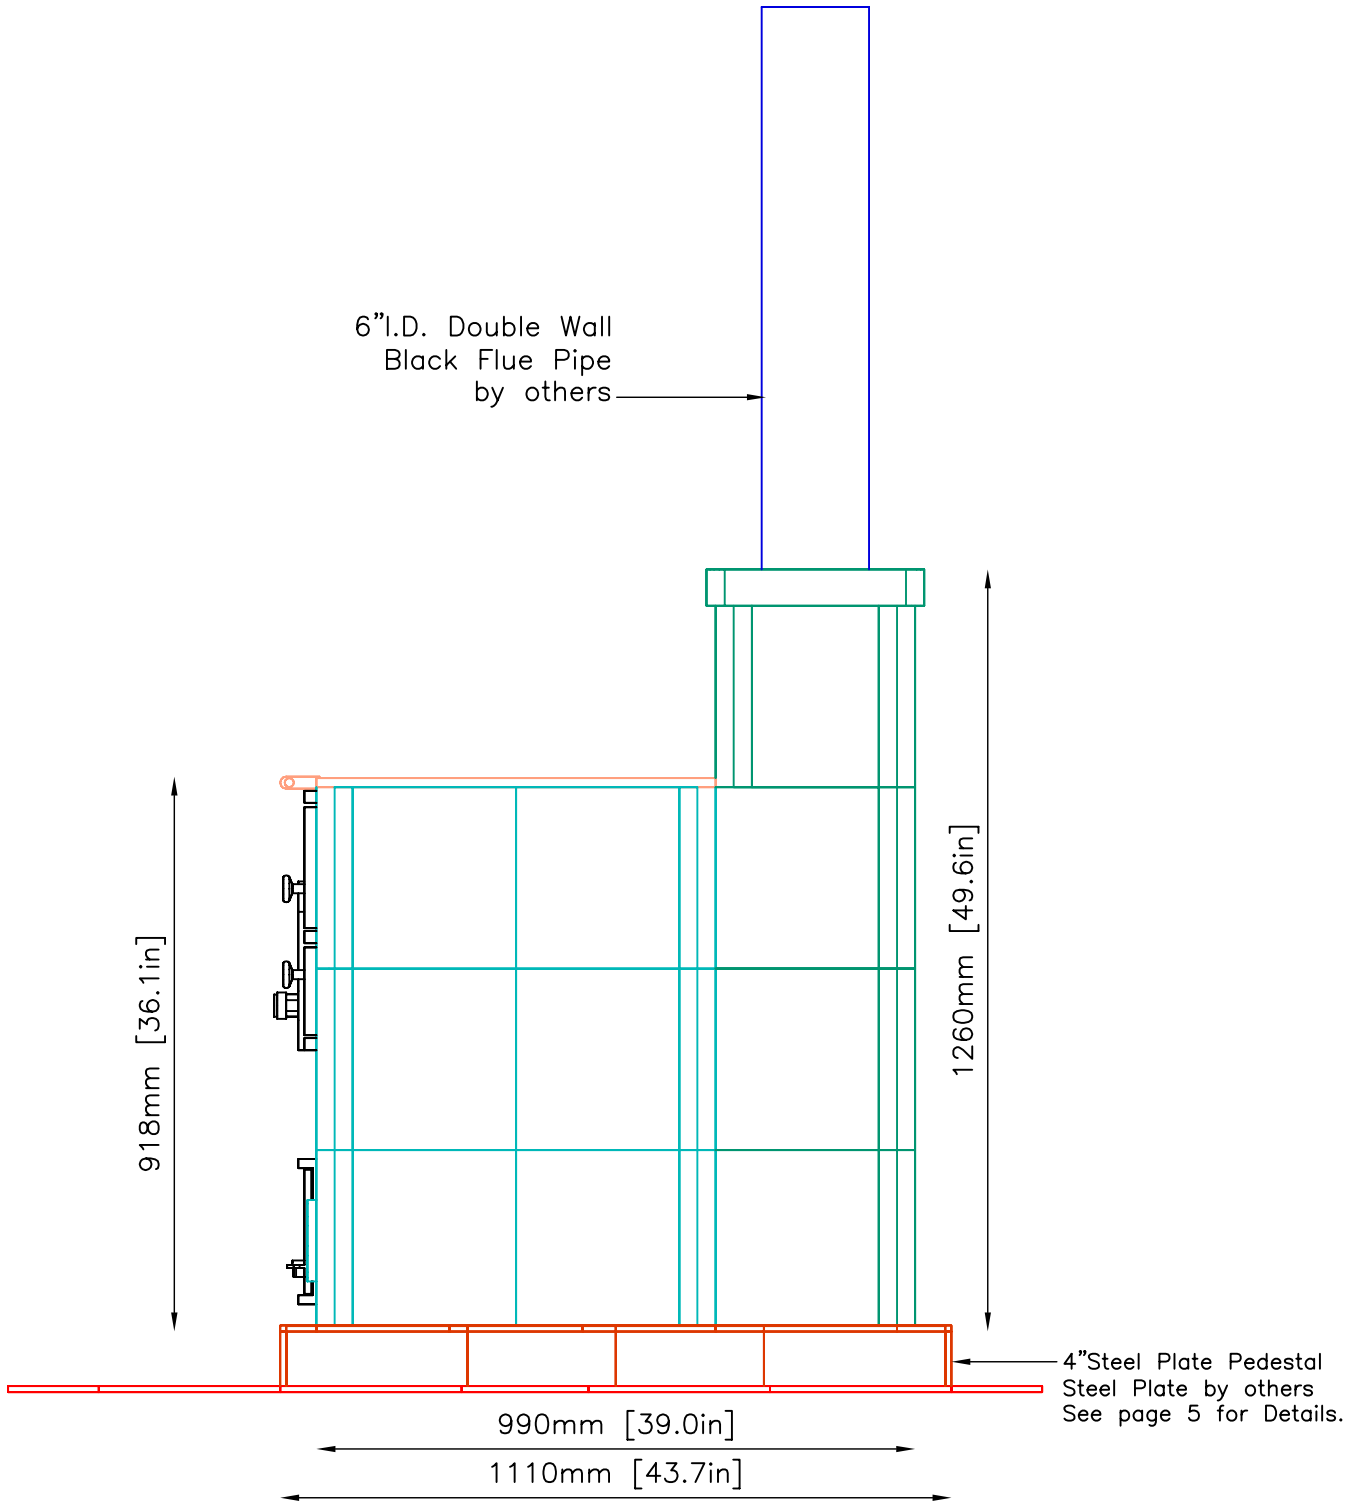

SIDE VIEW

INFORMATION ONLY

NOTE: Hearth Tiles CUT AND INSTALLED by others

MID-ATLANTIC MASONRY HEAT
1229 Harris Street Suite 1
Charlottesville, VA 22903
(434)979-9709 Fax 434-979-6416

PROJECT VanBeuren
MODEL LLU1250

CONTRACT
DRAWN BY D.P.BYRAM

VIEW SIDE
DATE 10/13/03

PAGE 3