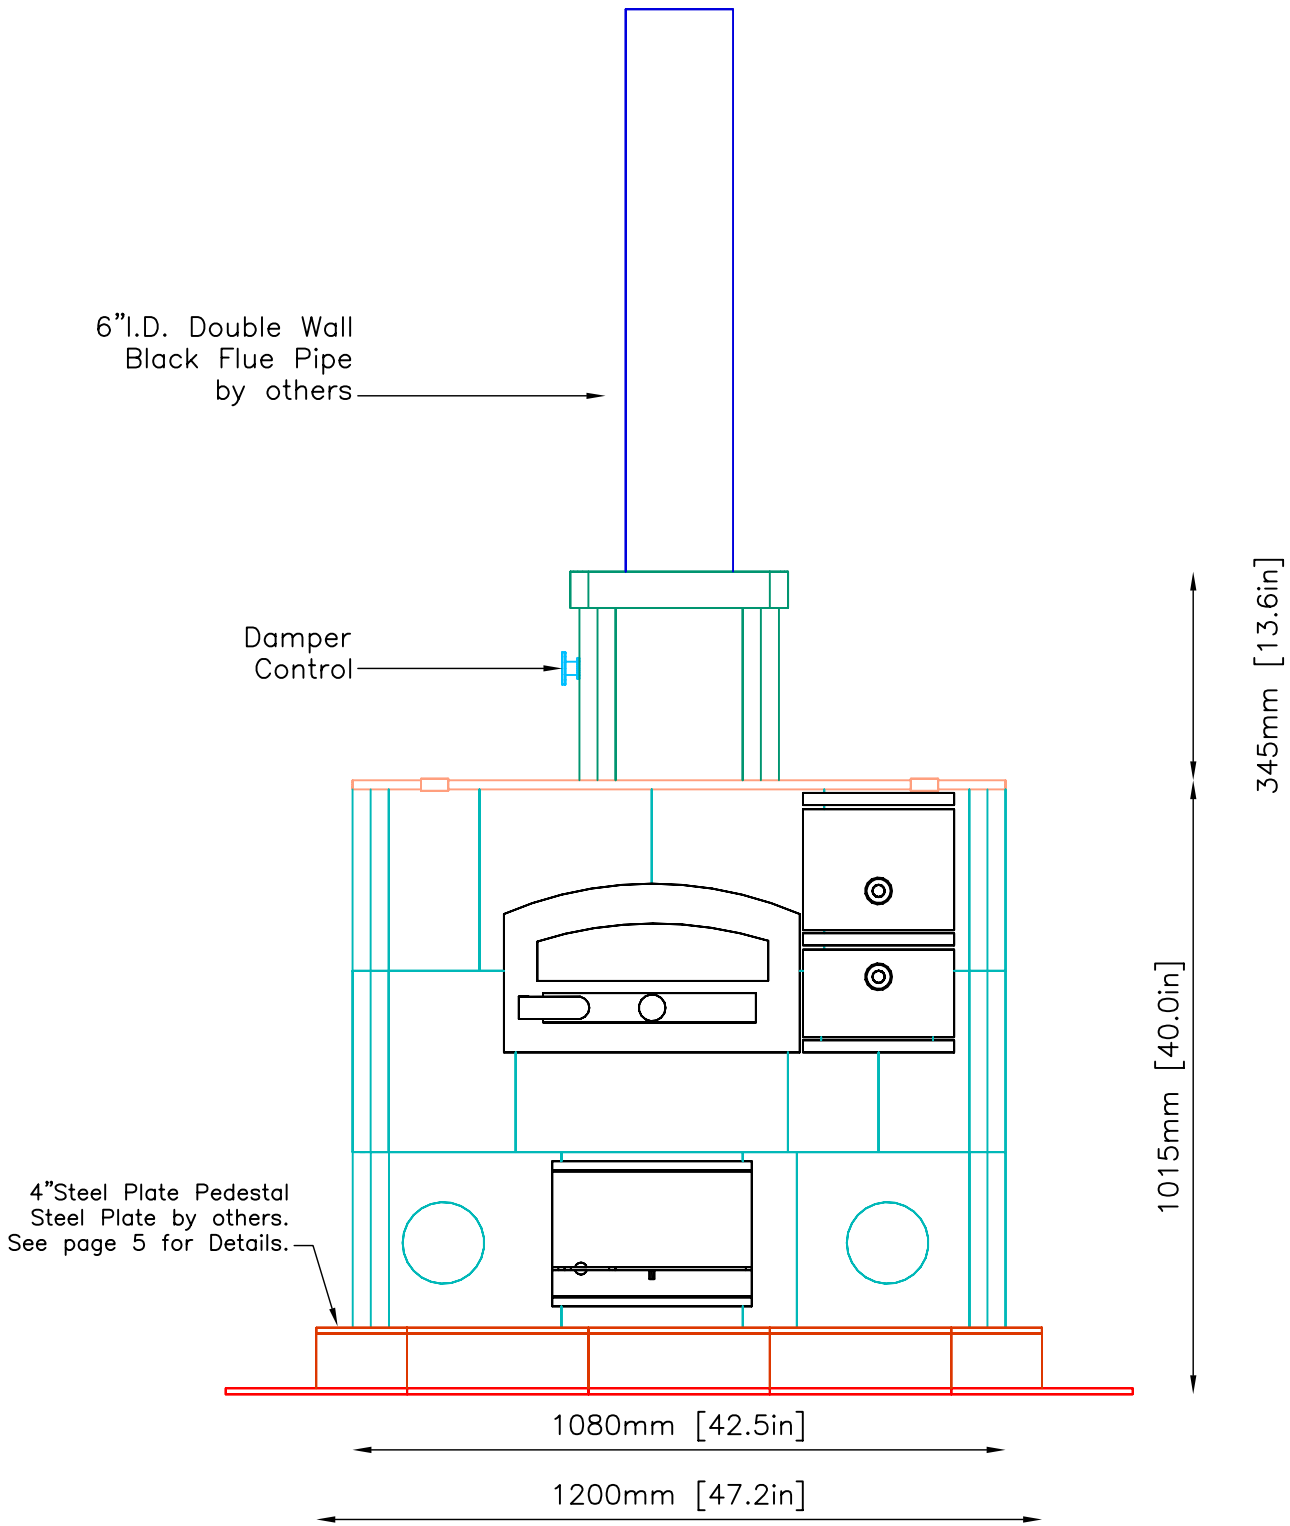

FRONT VIEW

INFORMATION ONLY

NOTE: Hearth Tiles CUT AND INSTALLED by others

MID-ATLANTIC MASONRY HEAT
1229 Harris Street Suite 1
Charlottesville, VA 22903
(434)979-9709 Fax 434-979-6416

PROJECT VanBeuren
MODEL LLU1250

CONTRACT
DRAWN BY D.P.BYRAM

VIEW FRONT
DATE 10/13/03

PAGE 2