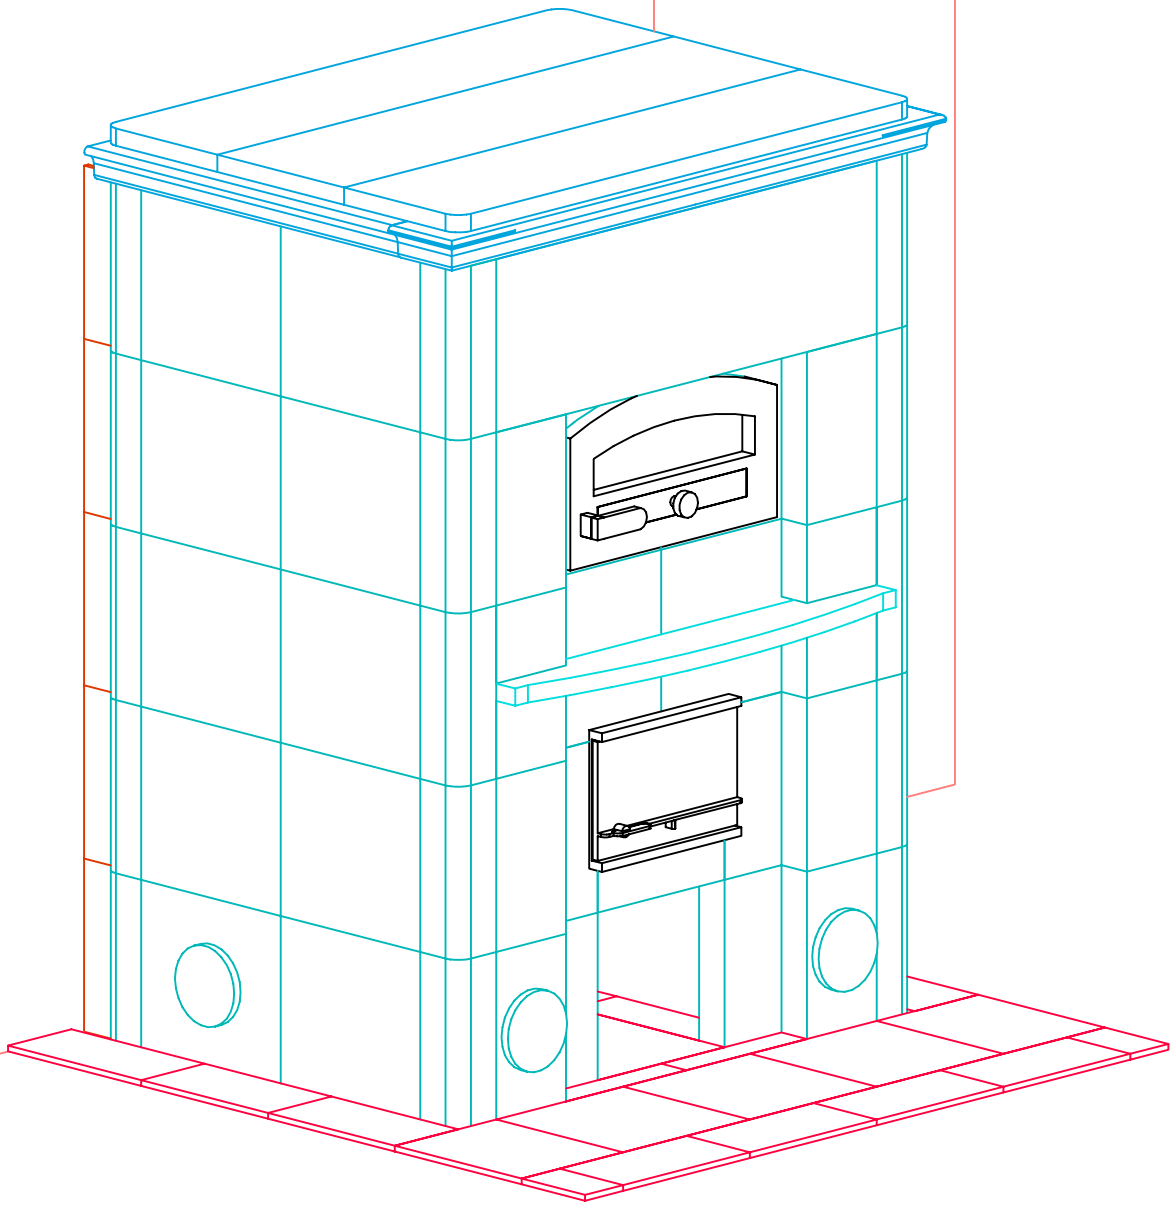

INFORMATION ONLY

NOTE: Hearth Tiles CUT AND INSTALLED by others

MID-ATLANTIC MASONRY HEAT
1229 Harris Street Suite 1
Charlottesville, VA 22903
(434)979-9709 Fax 434-979-6416

PROJECT SCHOB
MODEL LU2600

CONTRACT
DRAWN BY D.P.BYRAM