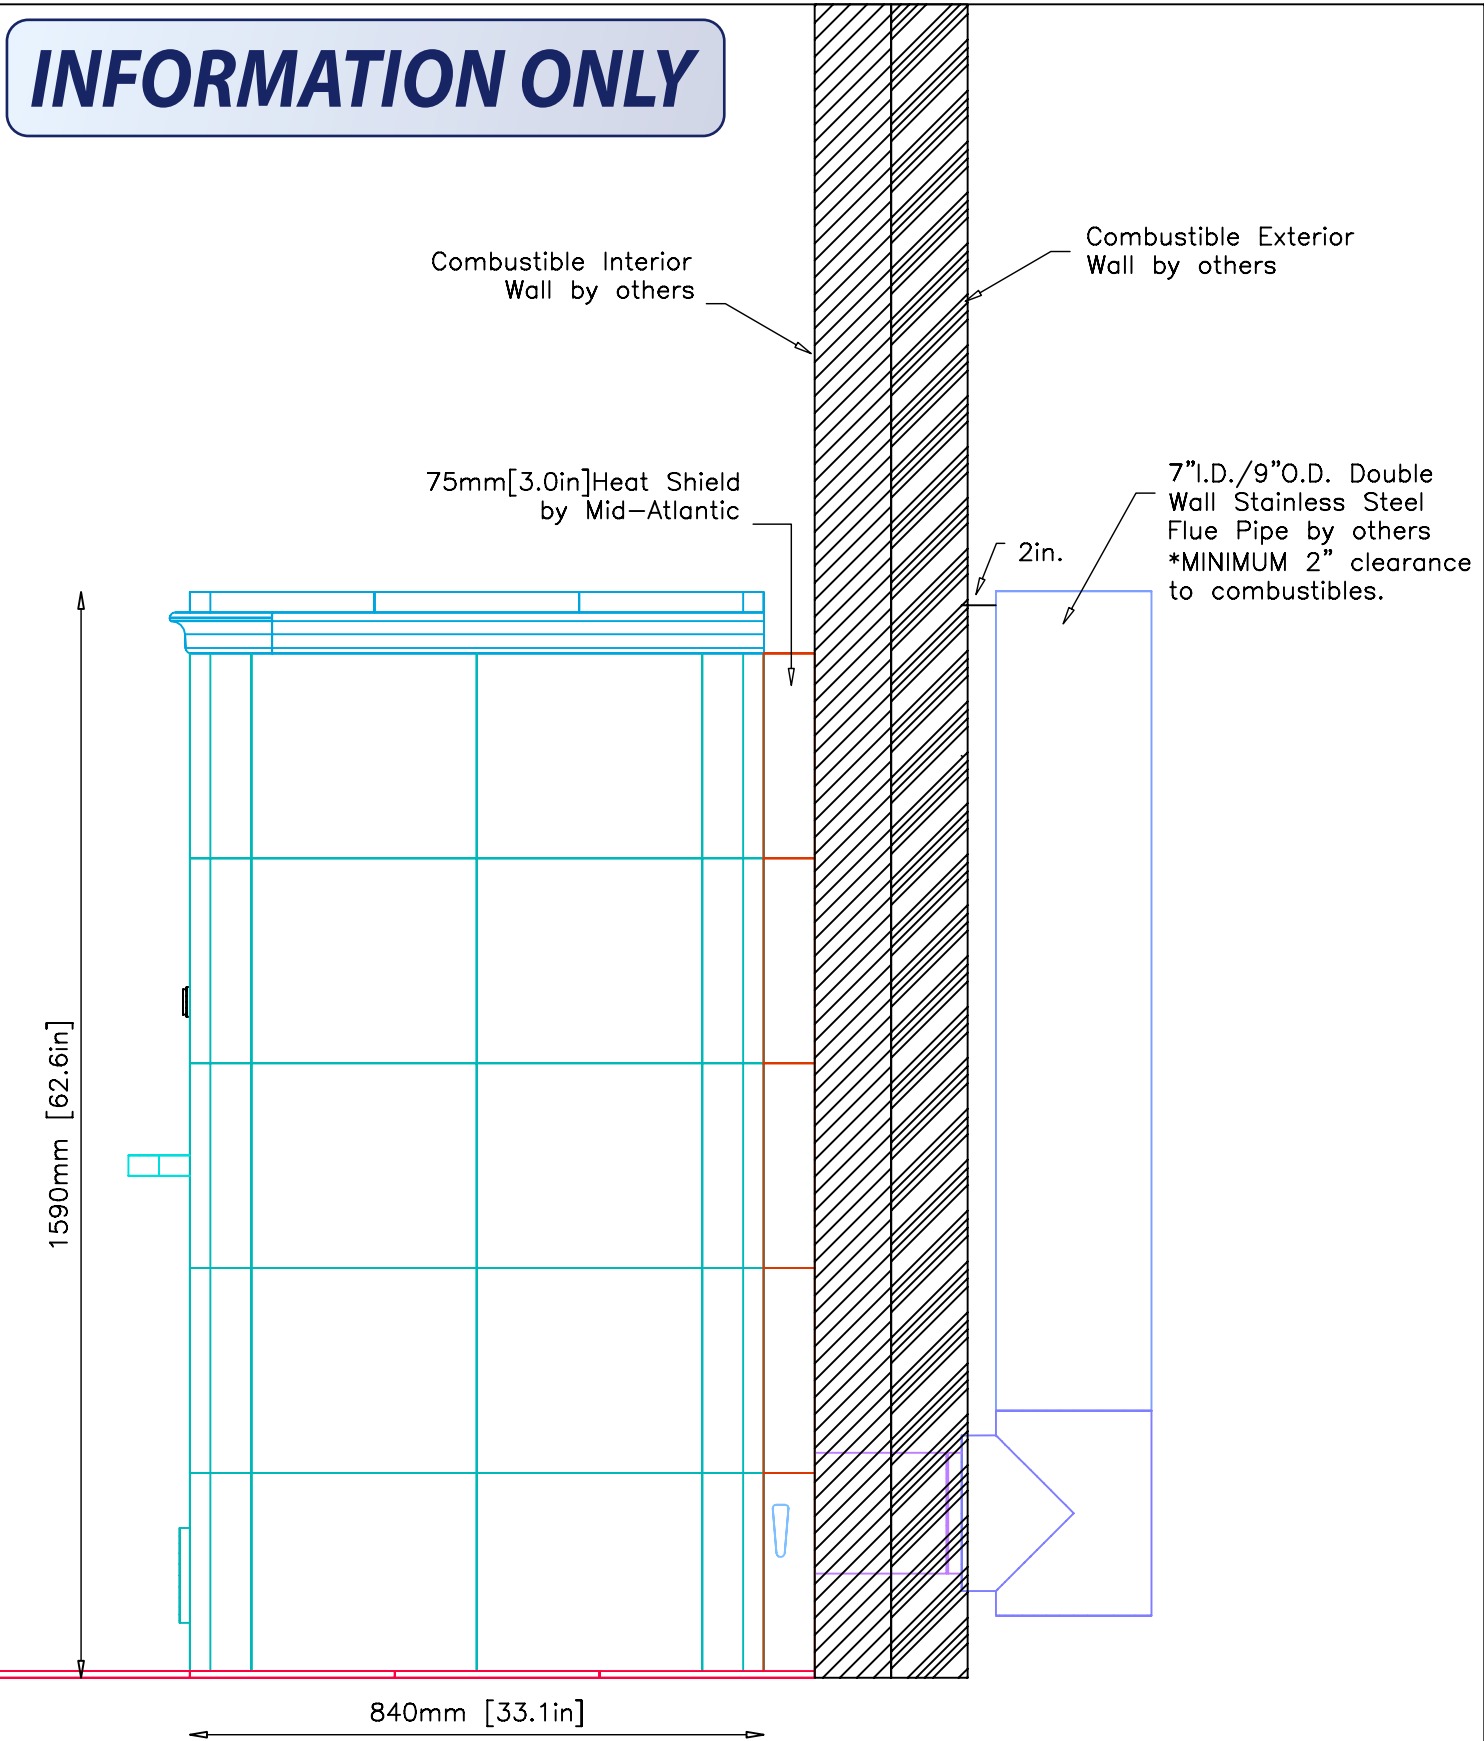

INFORMATION ONLY

MID-ATLANTIC MASONRY HEAT
1229 Harris Street Suite 1
Charlottesville, VA 22903
(434)979-9709 Fax 434-979-6416

PROJECT SCHOB
MODEL LU2600

CONTRACT
DRAWN BY D.P. BYRAM

VIEW SIDE
DATE 11/27/02

PAGE 3