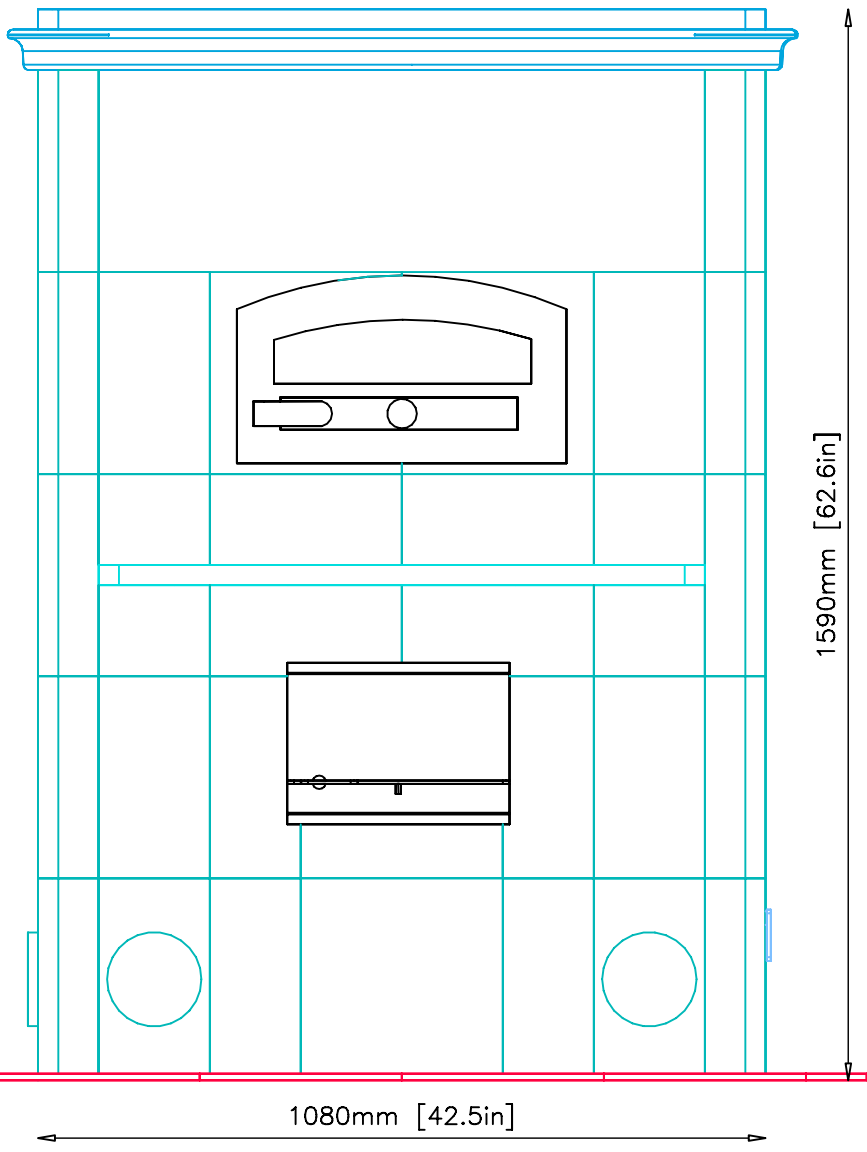

INFORMATION ONLY