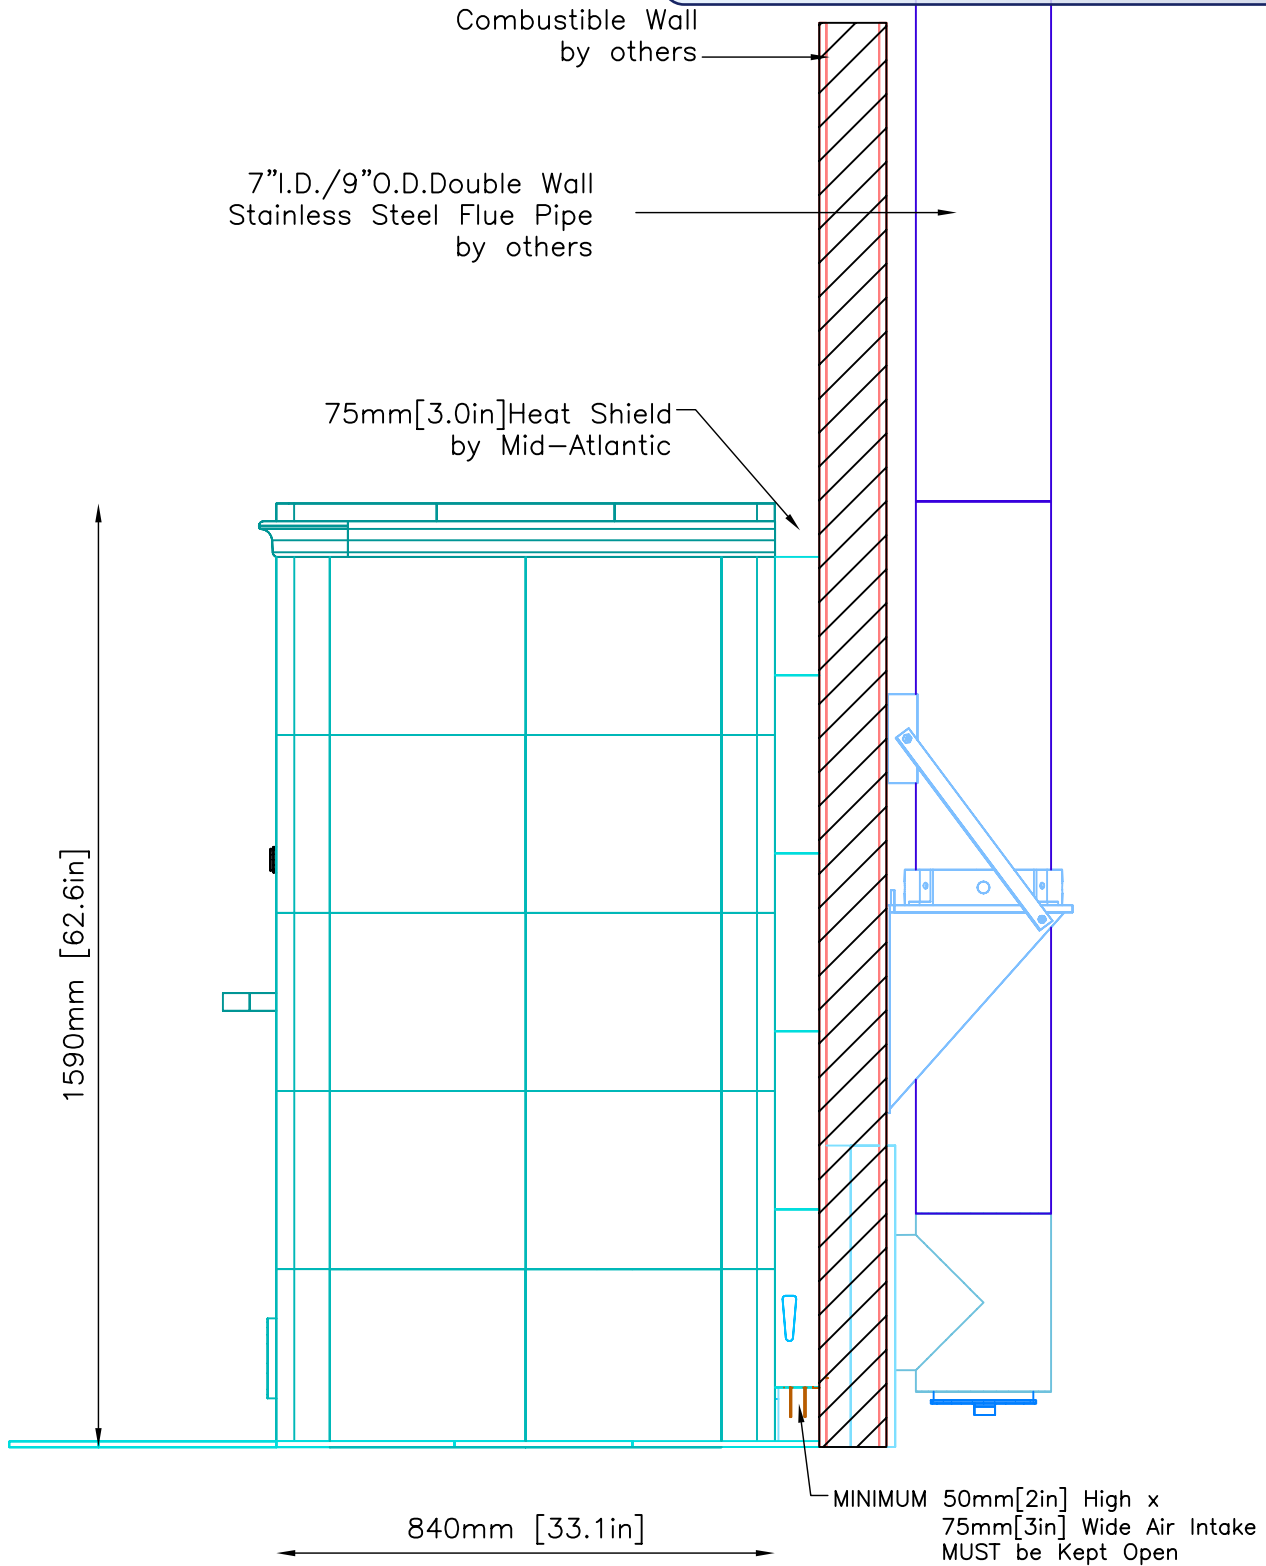

SIDE VIEW

INFORMATION ONLY