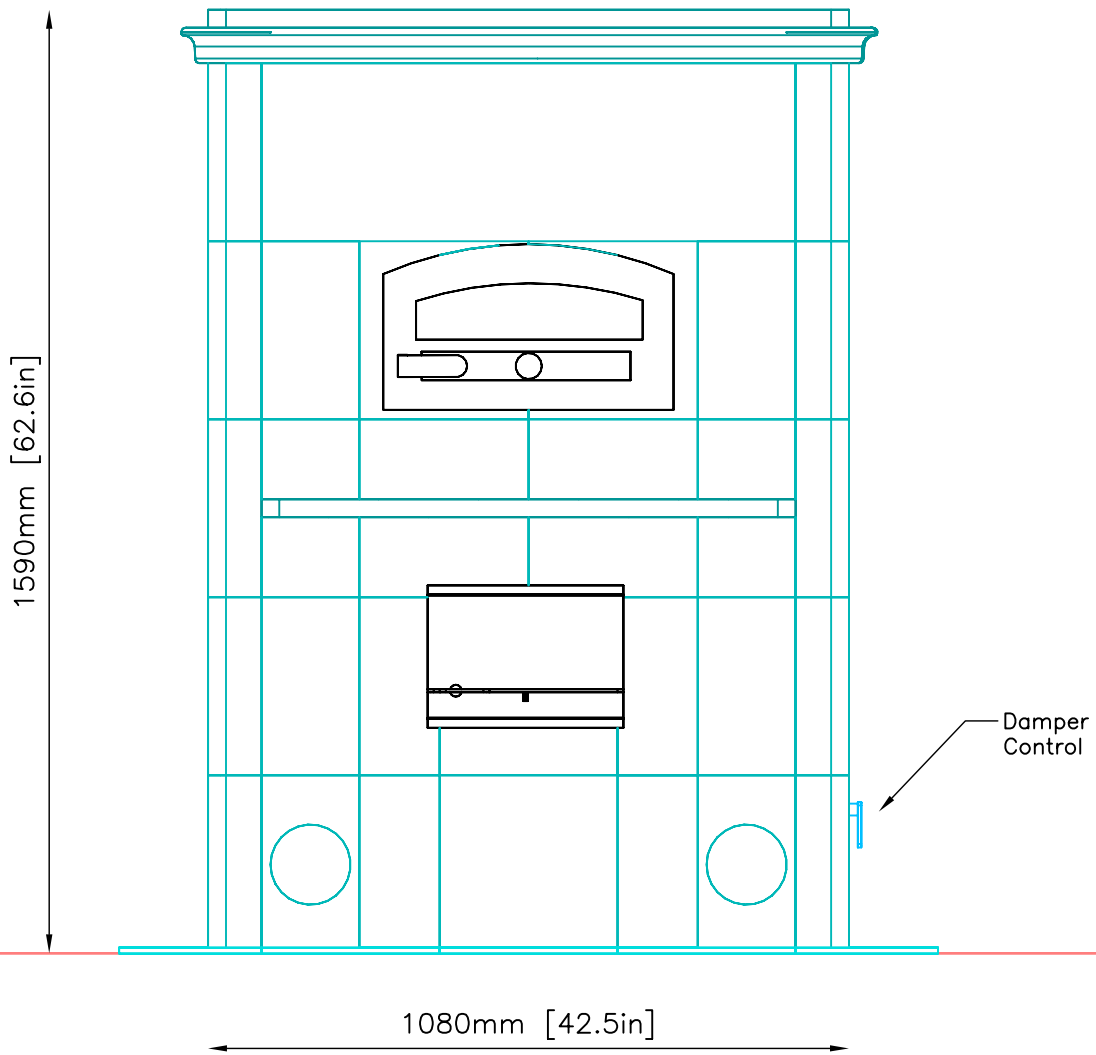

FRONT VIEW

INFORMATION ONLY