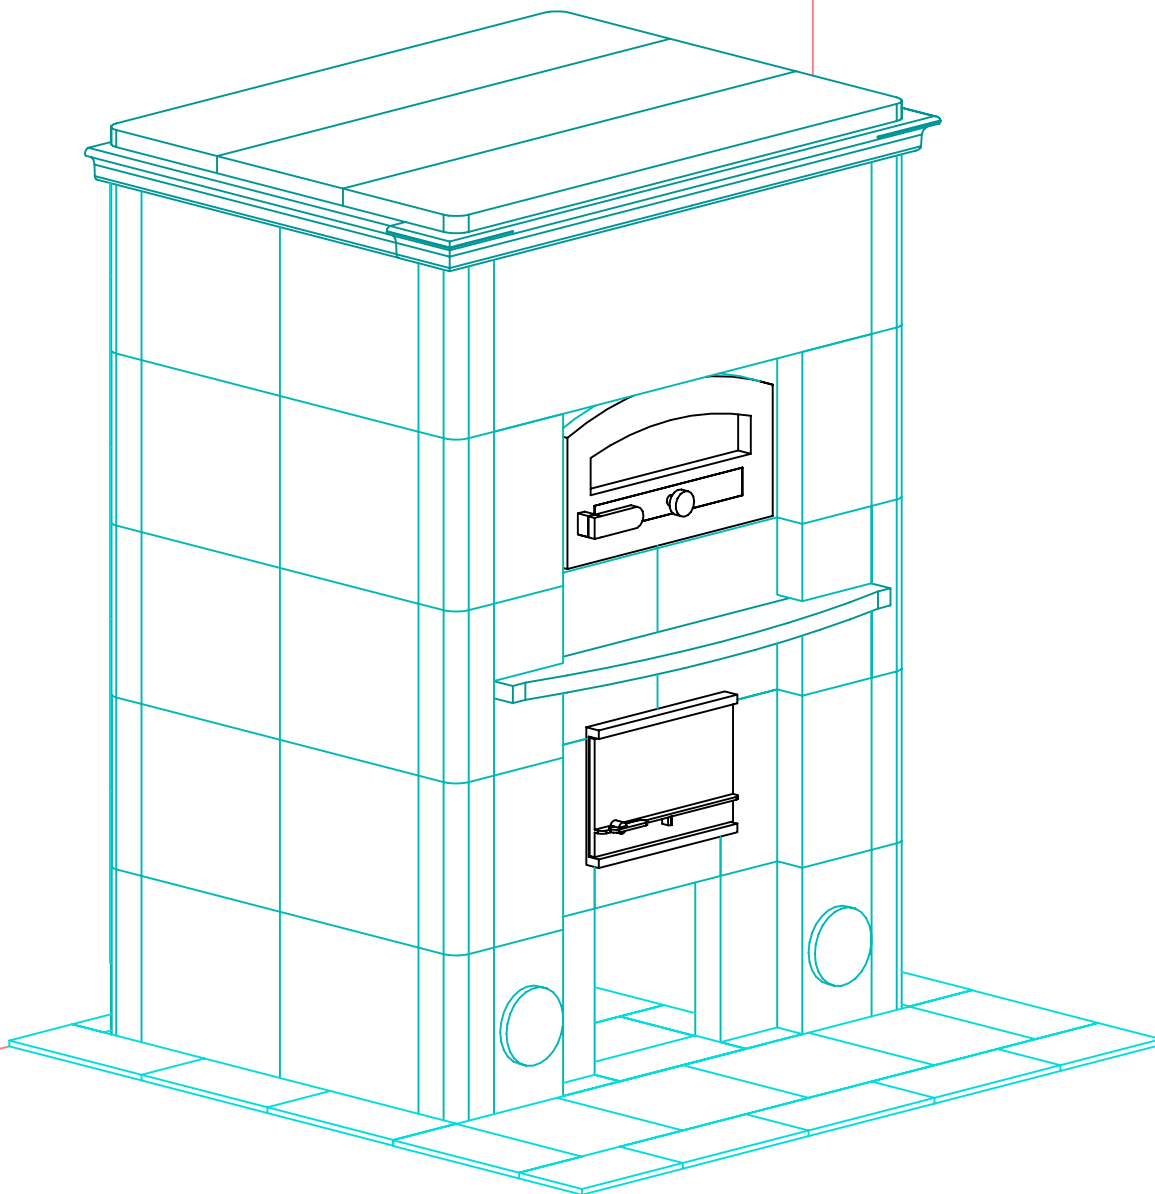

INFORMATION ONLY

NOTE: Hearth Tiles CUT AND INSTALLED by others

MID-ATLANTIC MASONRY HEAT
1229 Harris Street Suite 1
Charlottesville, VA 22903
(434)979-9709 Fax 434-979-6416

PROJECT ZIEBALL
MODEL LU2600

CONTRACT 5723
DRAWN BY J.CHAMPION

VIEW PERSPECTIVE
DATE 4/08/05

PAGE

1