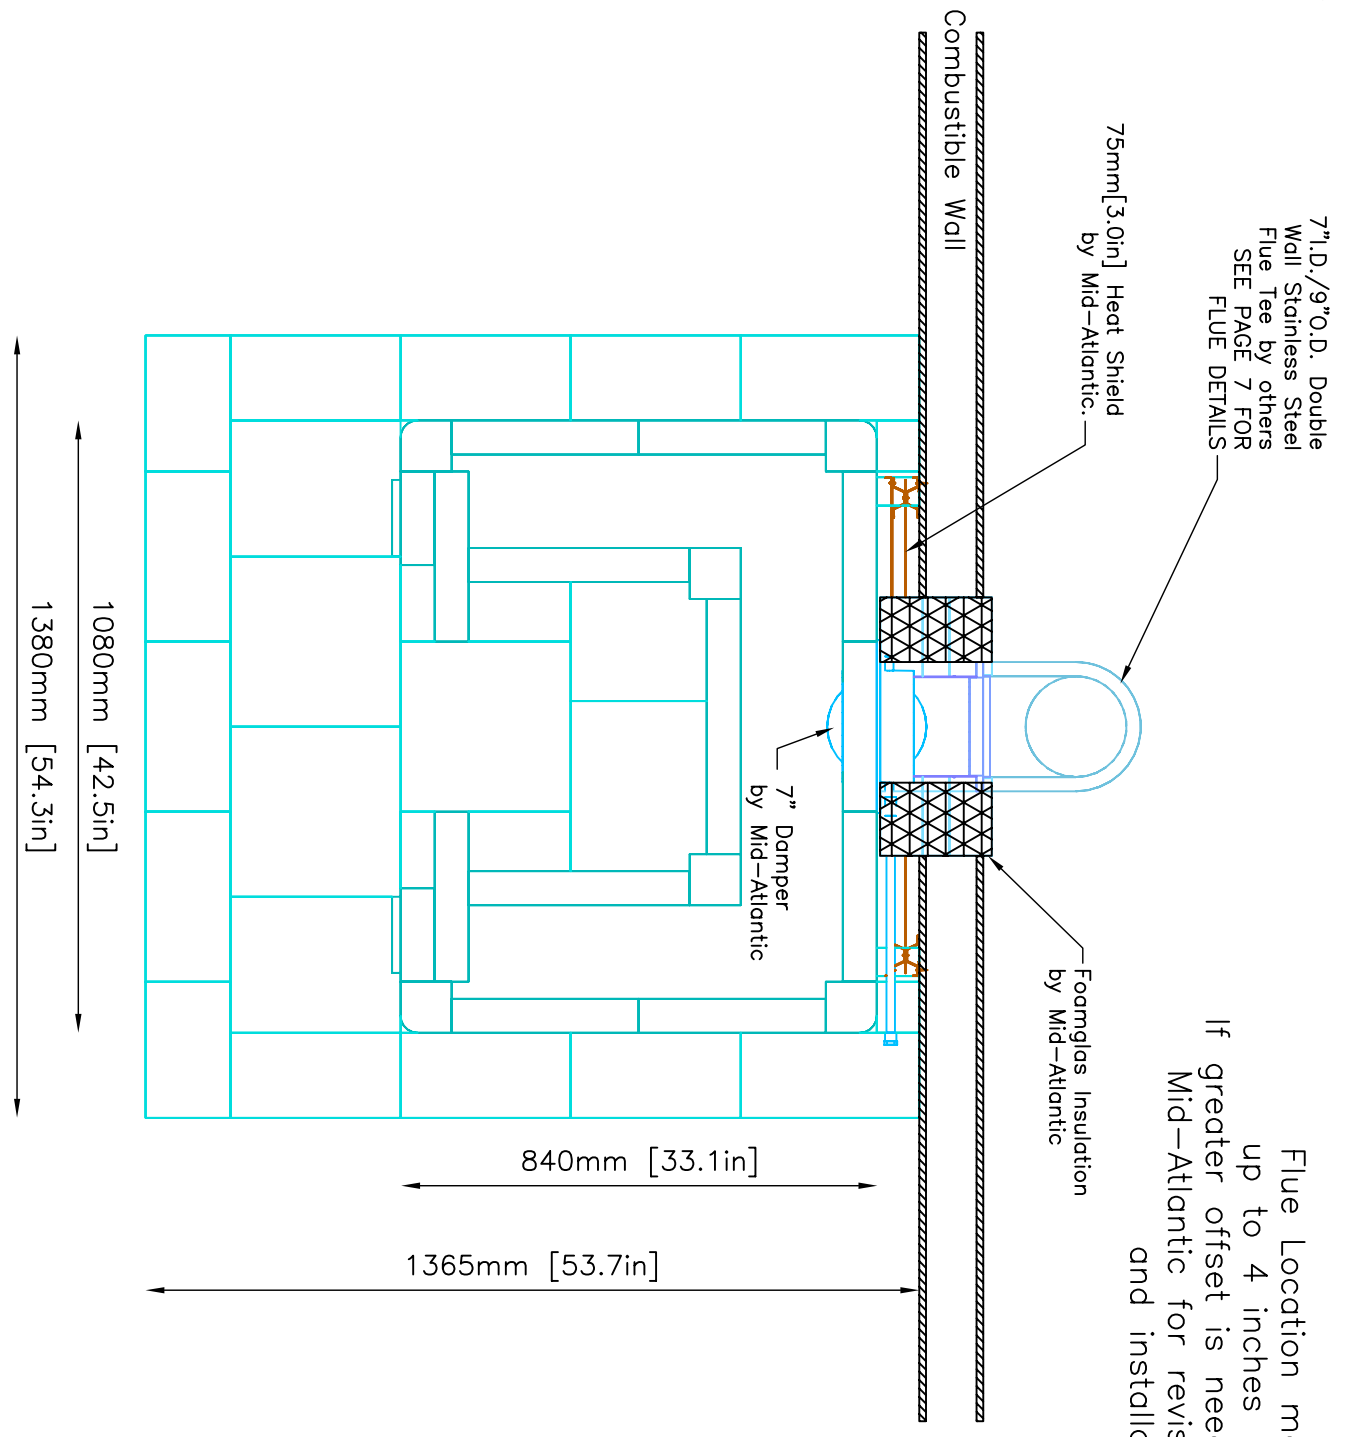

VIEW PERSPECTIVE
DATE 4/08/05

PAGE

1

FRONT VIEW

INFORMATION ONLY

SIDE VIEW

INFORMATION ONLY

INFORMATION ONLY

PLAN VIEW

Flue Location may be offset up to 4 inches right or left. If greater offset is needed, contact Mid-Atlantic for revised drawings and installation pricing.

NOTE: Hearth Tiles CUT AND INSTALLED by others