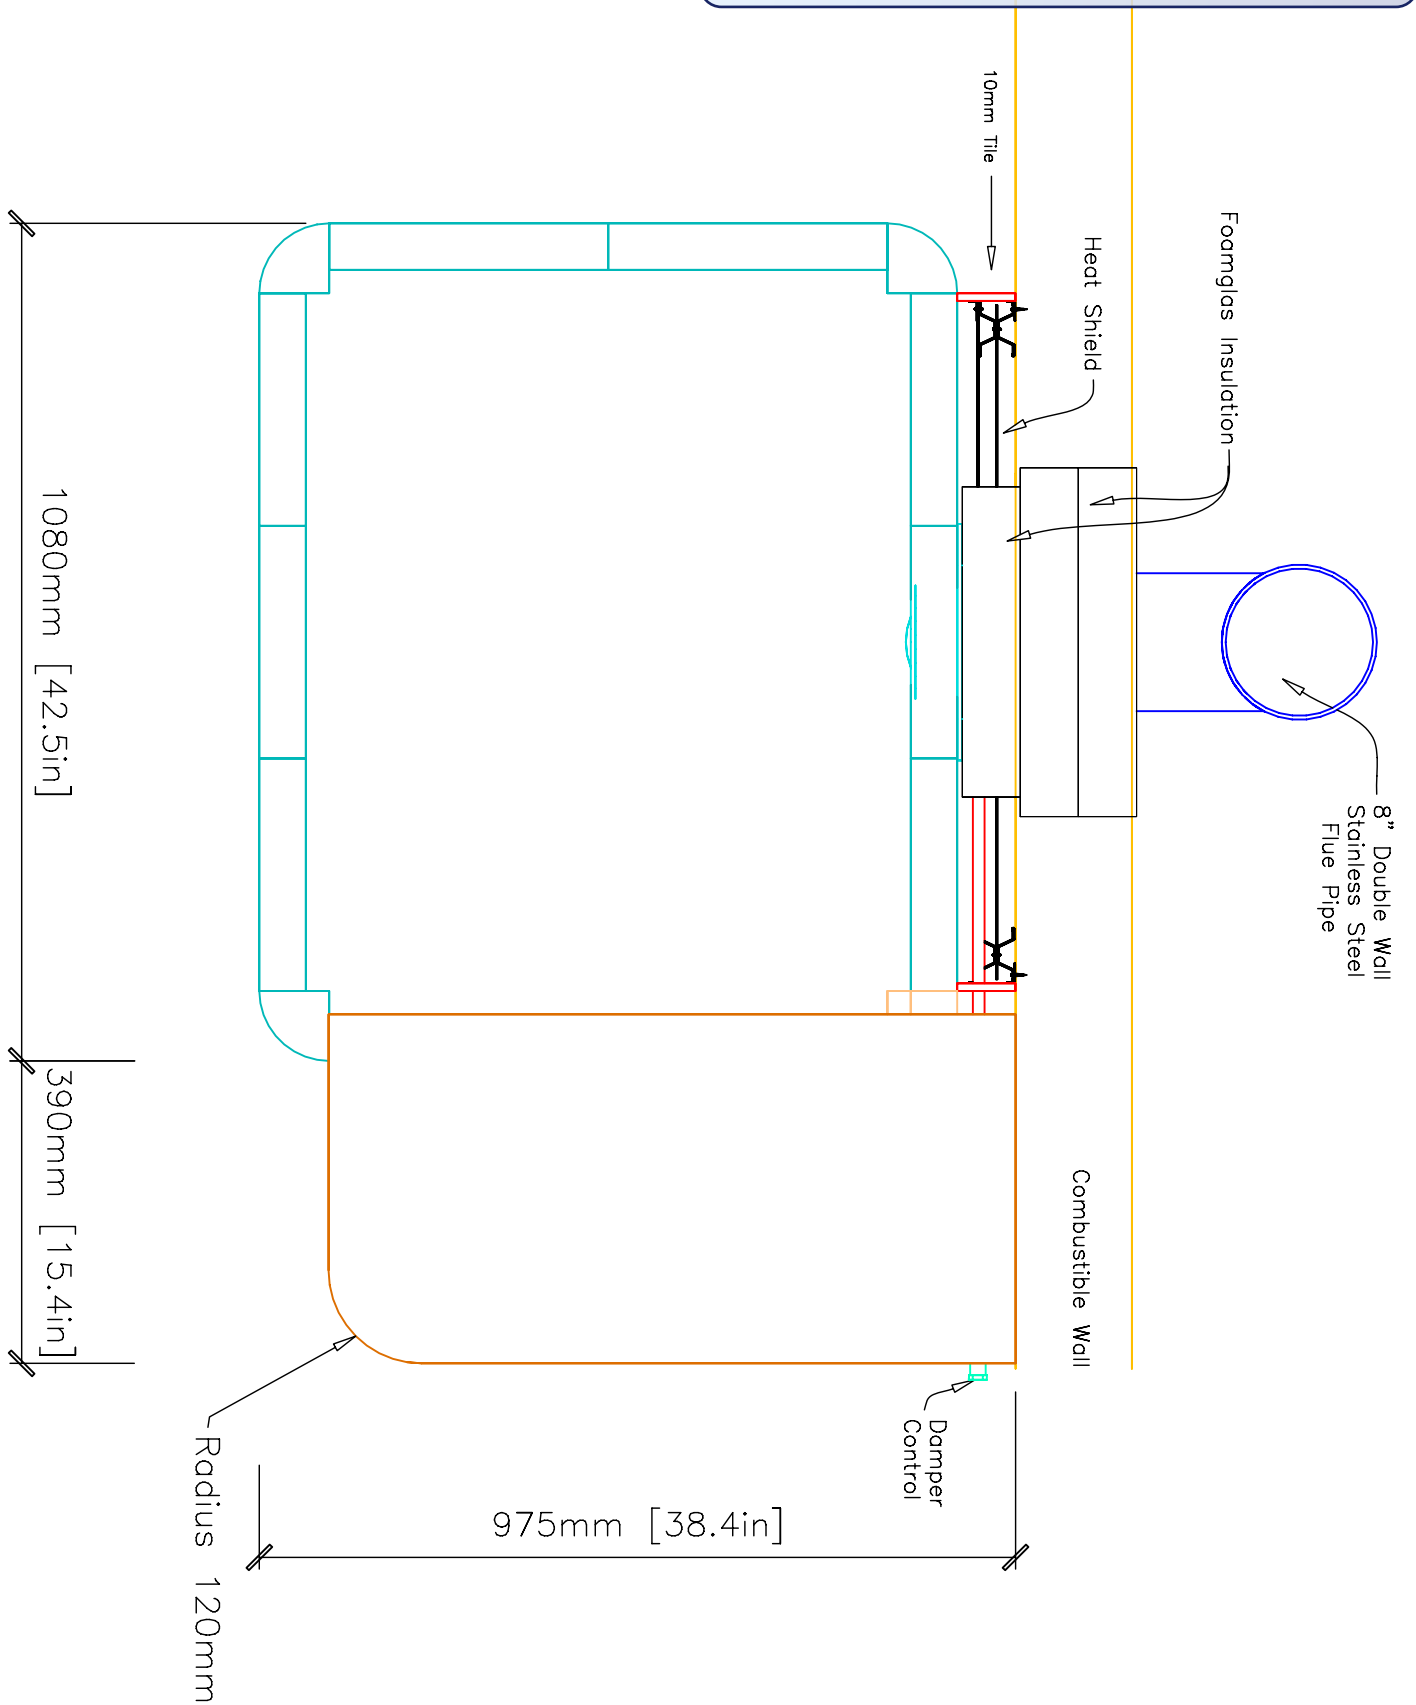

# INFORMATION ONLY

MID-ATLANTIC MASONRY HEAT  
 McIntire Business Park  
 Charlottesville, VA 22903  
 (434)979-9707 Fax 434-979-6416

MODEL	TLU2450/1	VIEW	Plan
PROJECT	FRENCH	DRAWN BY	D.POWLEY
		DATE	10/23/01