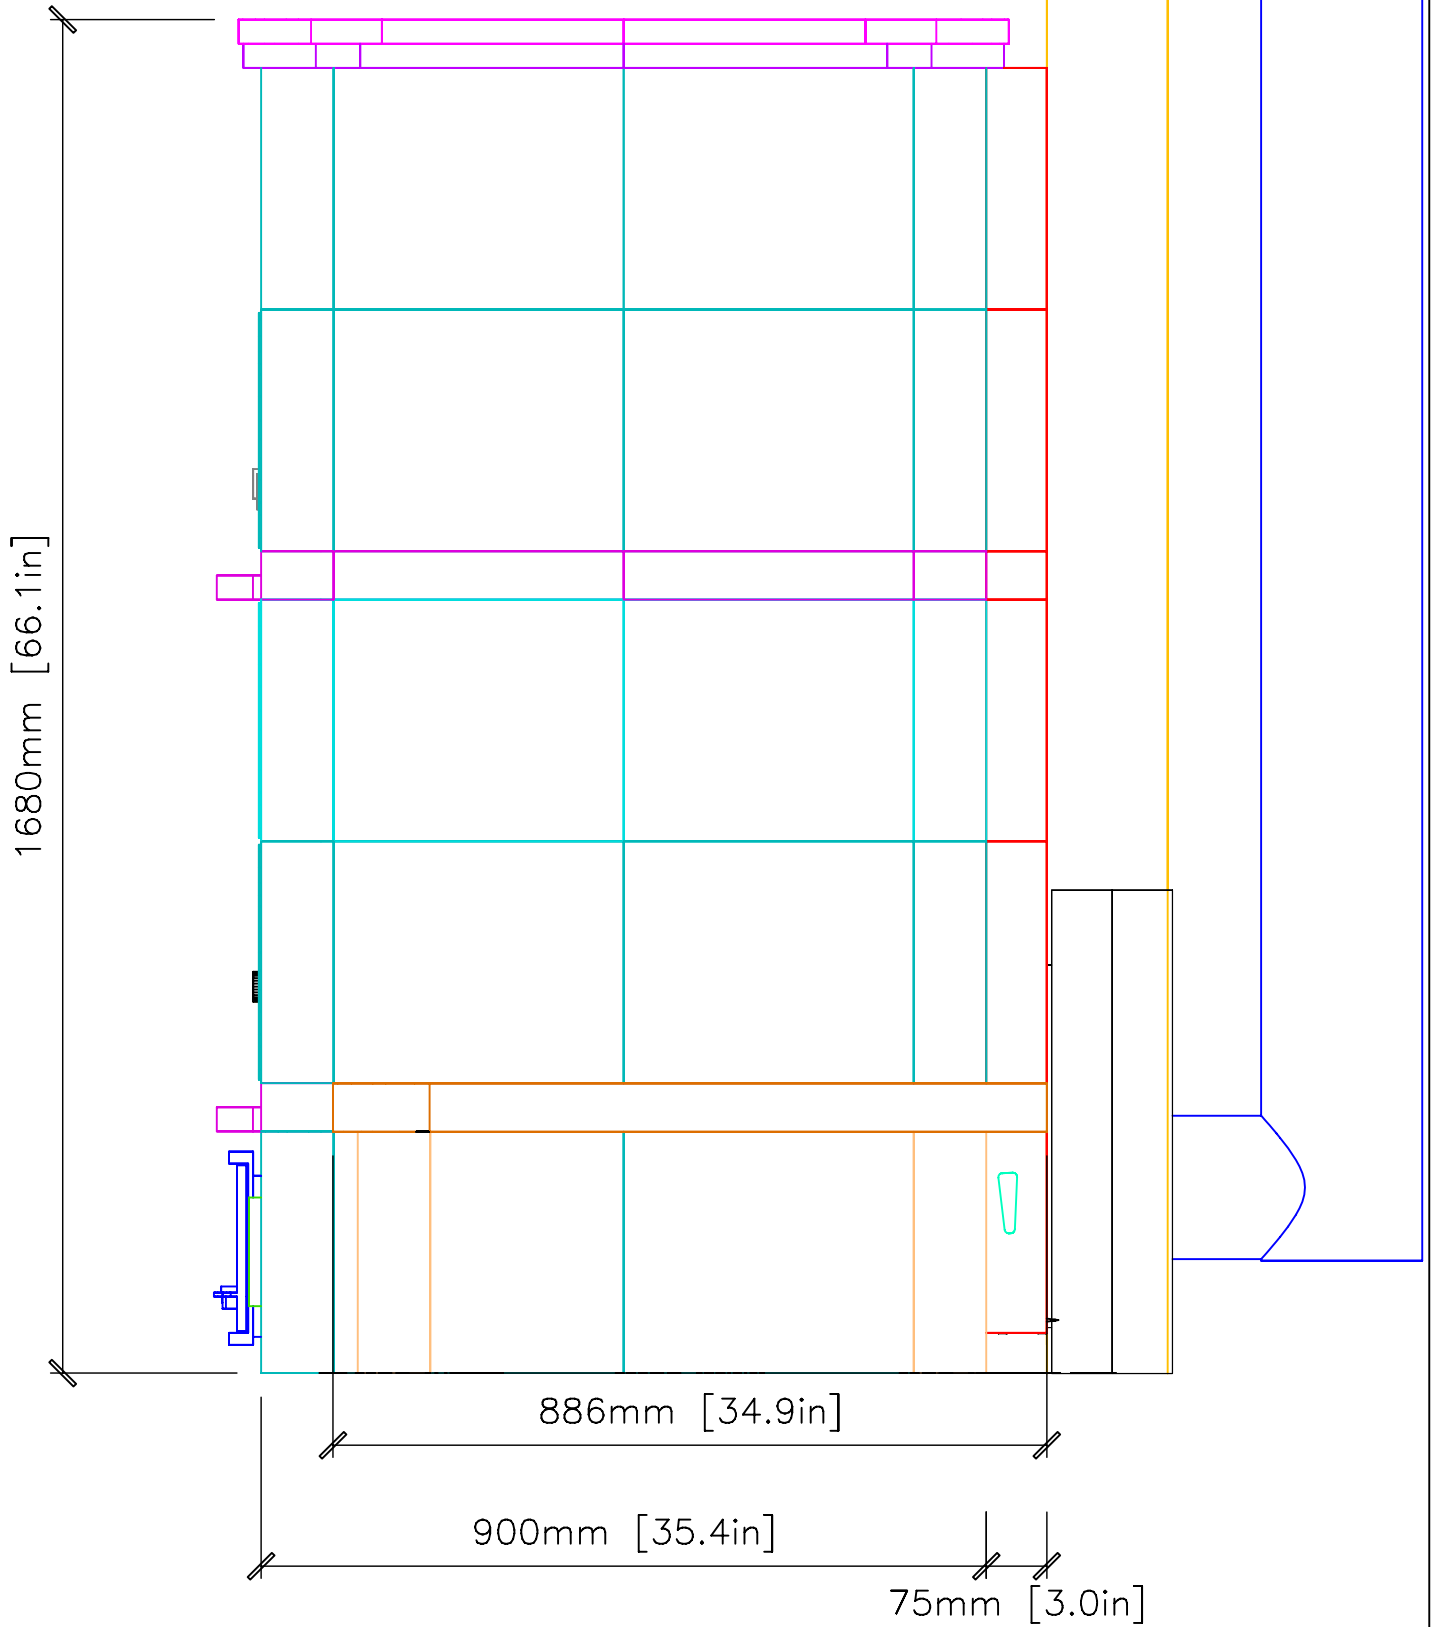

# INFORMATION ONLY

MID-ATLANTIC MASONRY HEAT  
 McIntire Business Park  
 Charlottesville, VA 22903  
 (434)979-9707 Fax 434-979-6416

MODEL	TLU2450/1	VIEW	Plan
PROJECT	FRENCH	DRAWN BY	D.POWLEY
		DATE	10/23/01