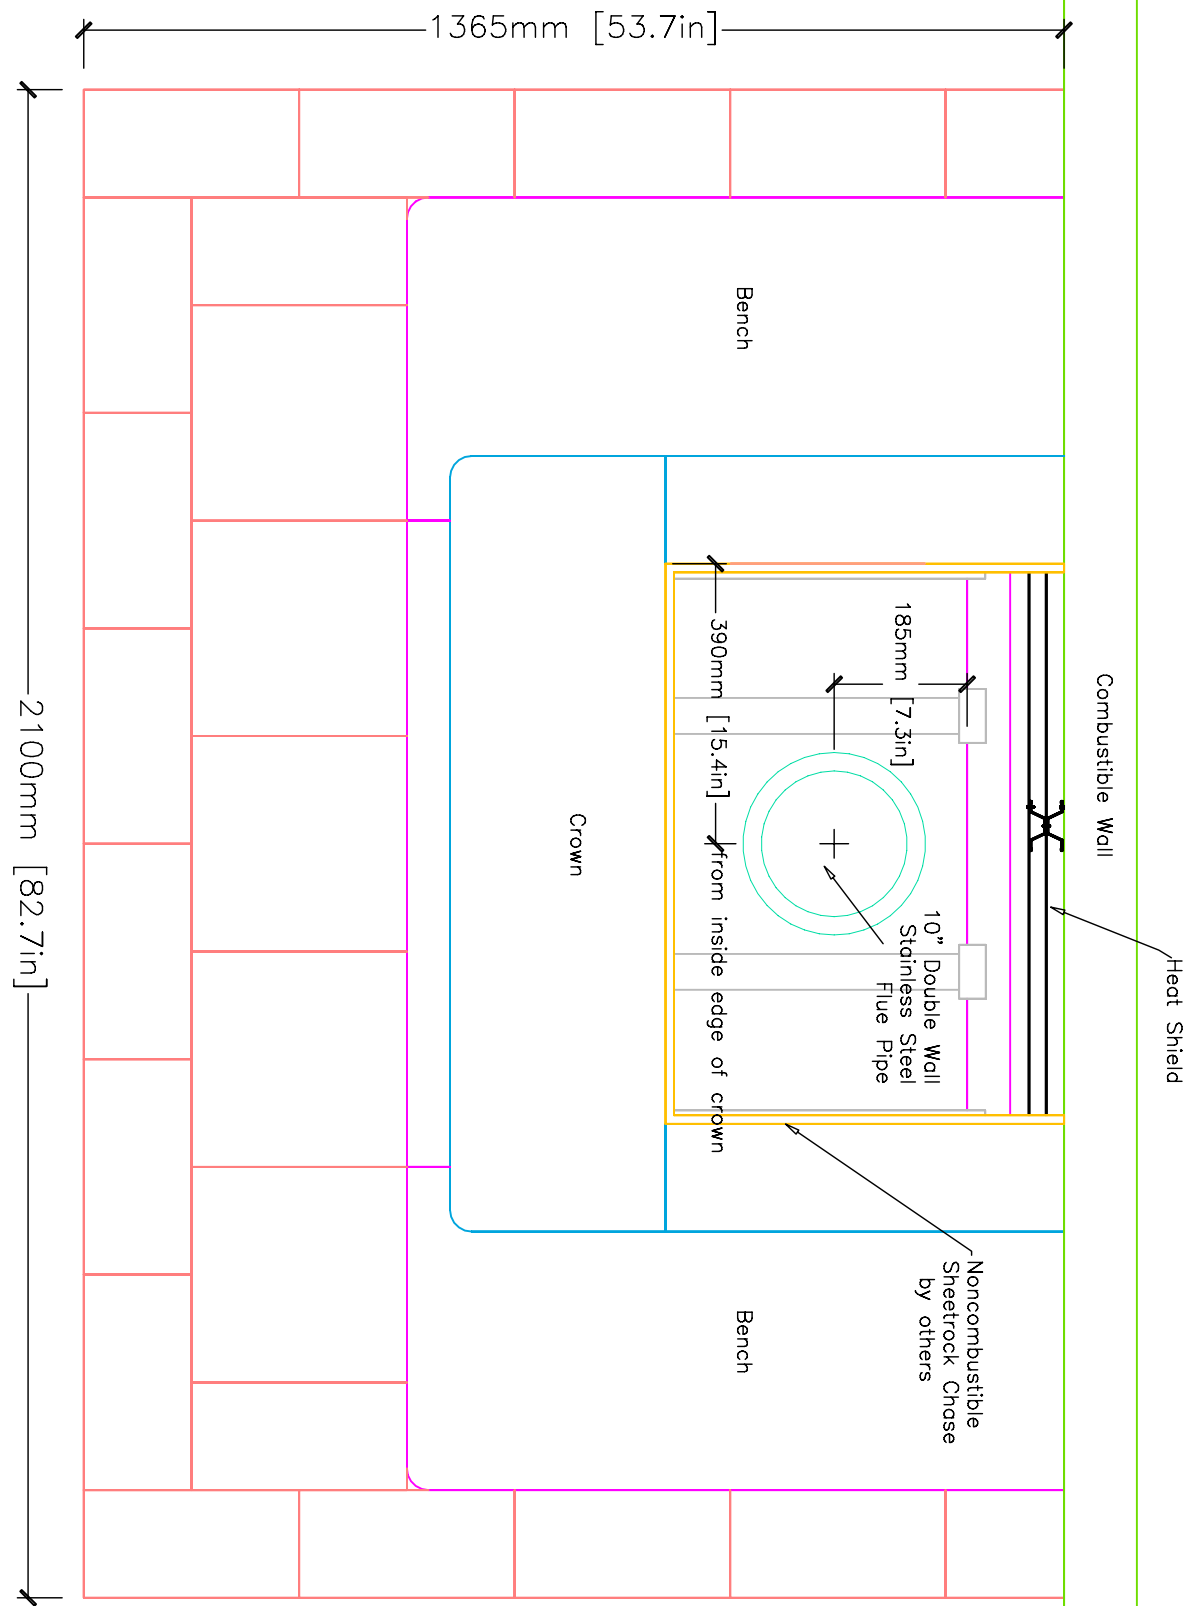

Noncombustible
Sheetrock Chase
by others →

MID-ATLANTIC MASONRY HEAT
 McIntire Business Park
 Charlottesville, VA 22903
 (434)979-9707 Fax 434-979-6416

PROJECT	TTU2700/5	VIEW	PLAN
MODEL	RABER	DRAWN BY	D.POWLEY
		DATE	11/27/01