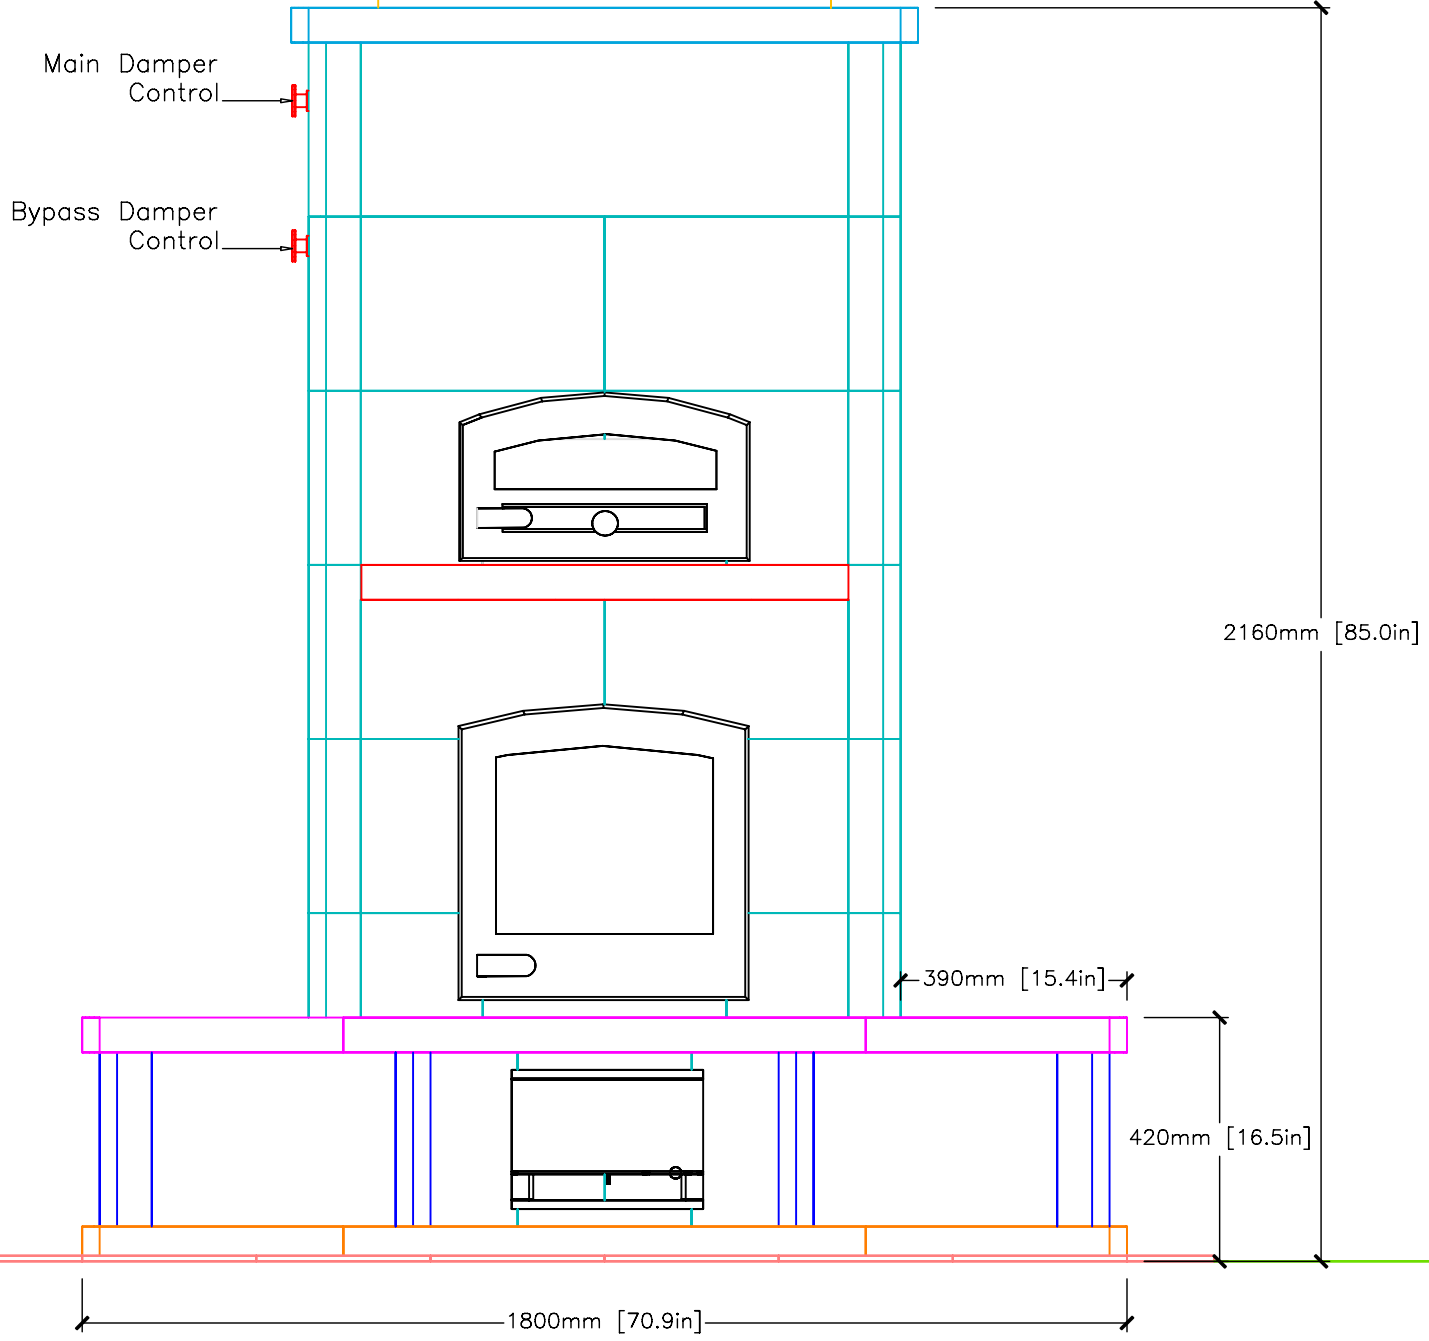

Noncombustible
Sheetrock Chase
by others →

MID-ATLANTIC MASONRY HEAT
 McIntire Business Park
 Charlottesville, VA 22903
 (434)979-9707 Fax 434-979-6416

PROJECT	TTU2700/5	VIEW	PLAN
MODEL	RABER	DRAWN BY	D.POWLEY
		DATE	11/27/01