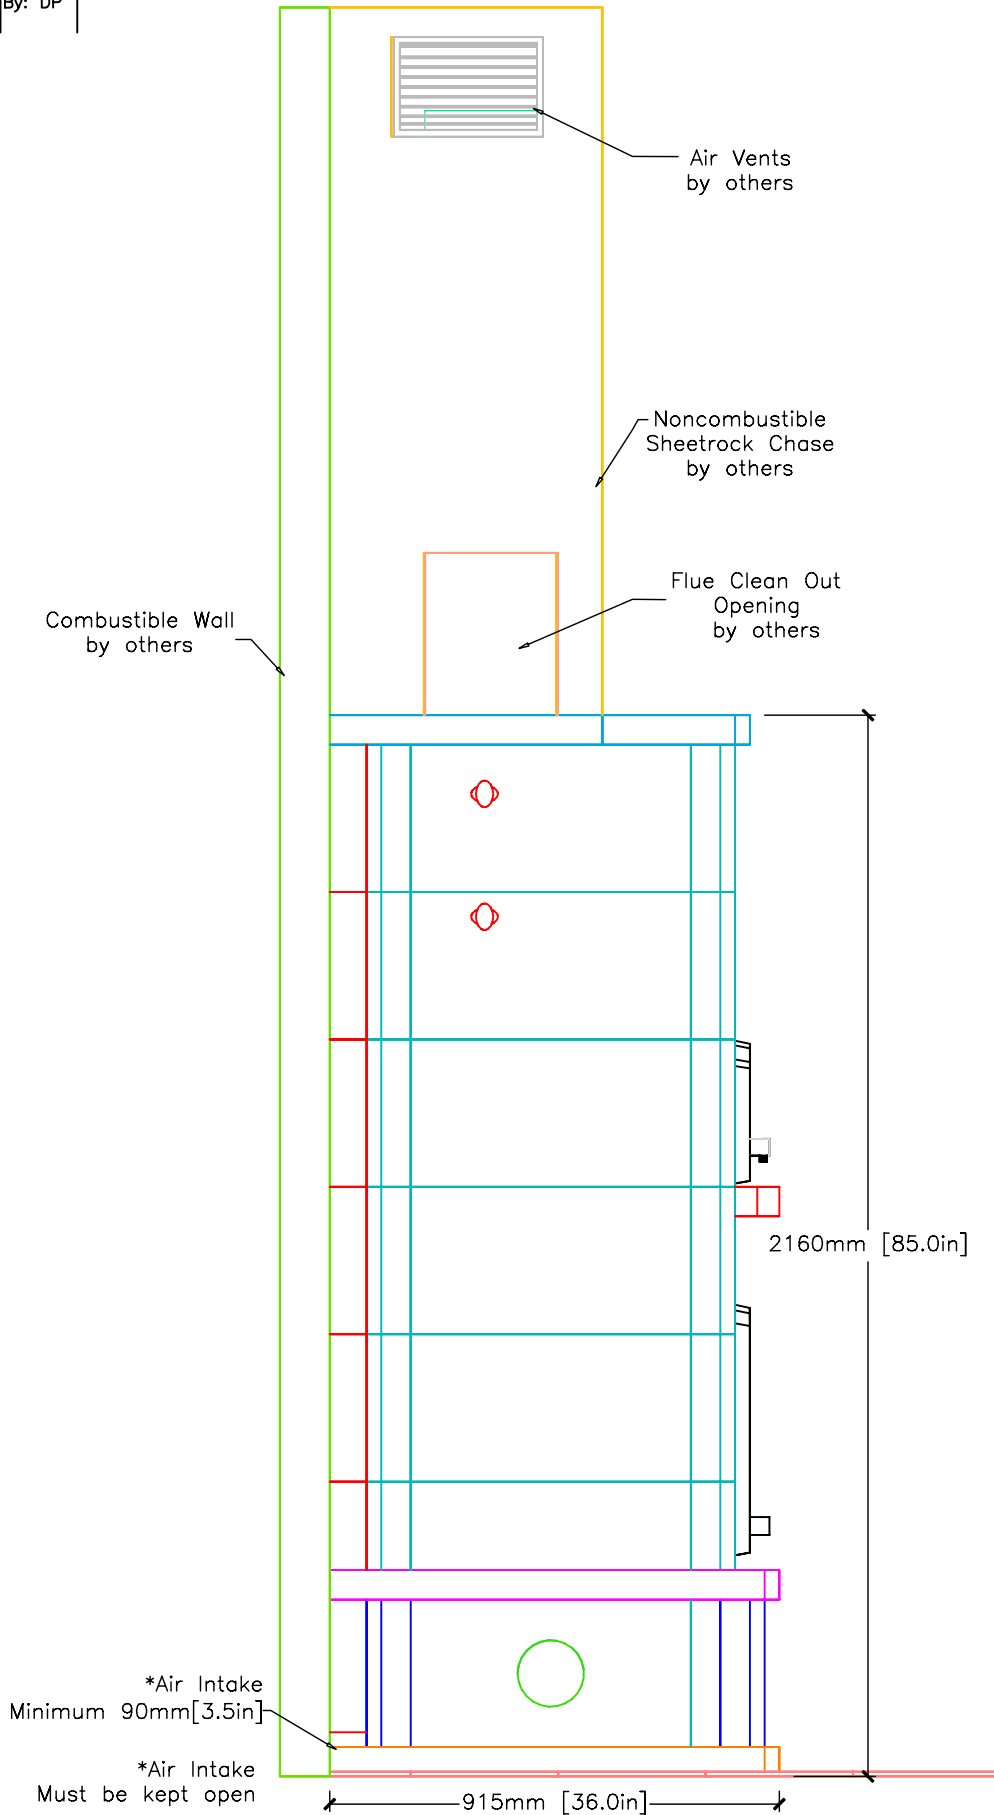

Noncombustible
Sheetrock Chase
by others →

MID-ATLANTIC MASONRY HEAT
 McIntire Business Park
 Charlottesville, VA 22903
 (434)979-9707 Fax 434-979-6416

PROJECT	TTU2700/5	VIEW	PLAN
MODEL	RABER	DRAWN BY	D.POWLEY
		DATE	11/27/01