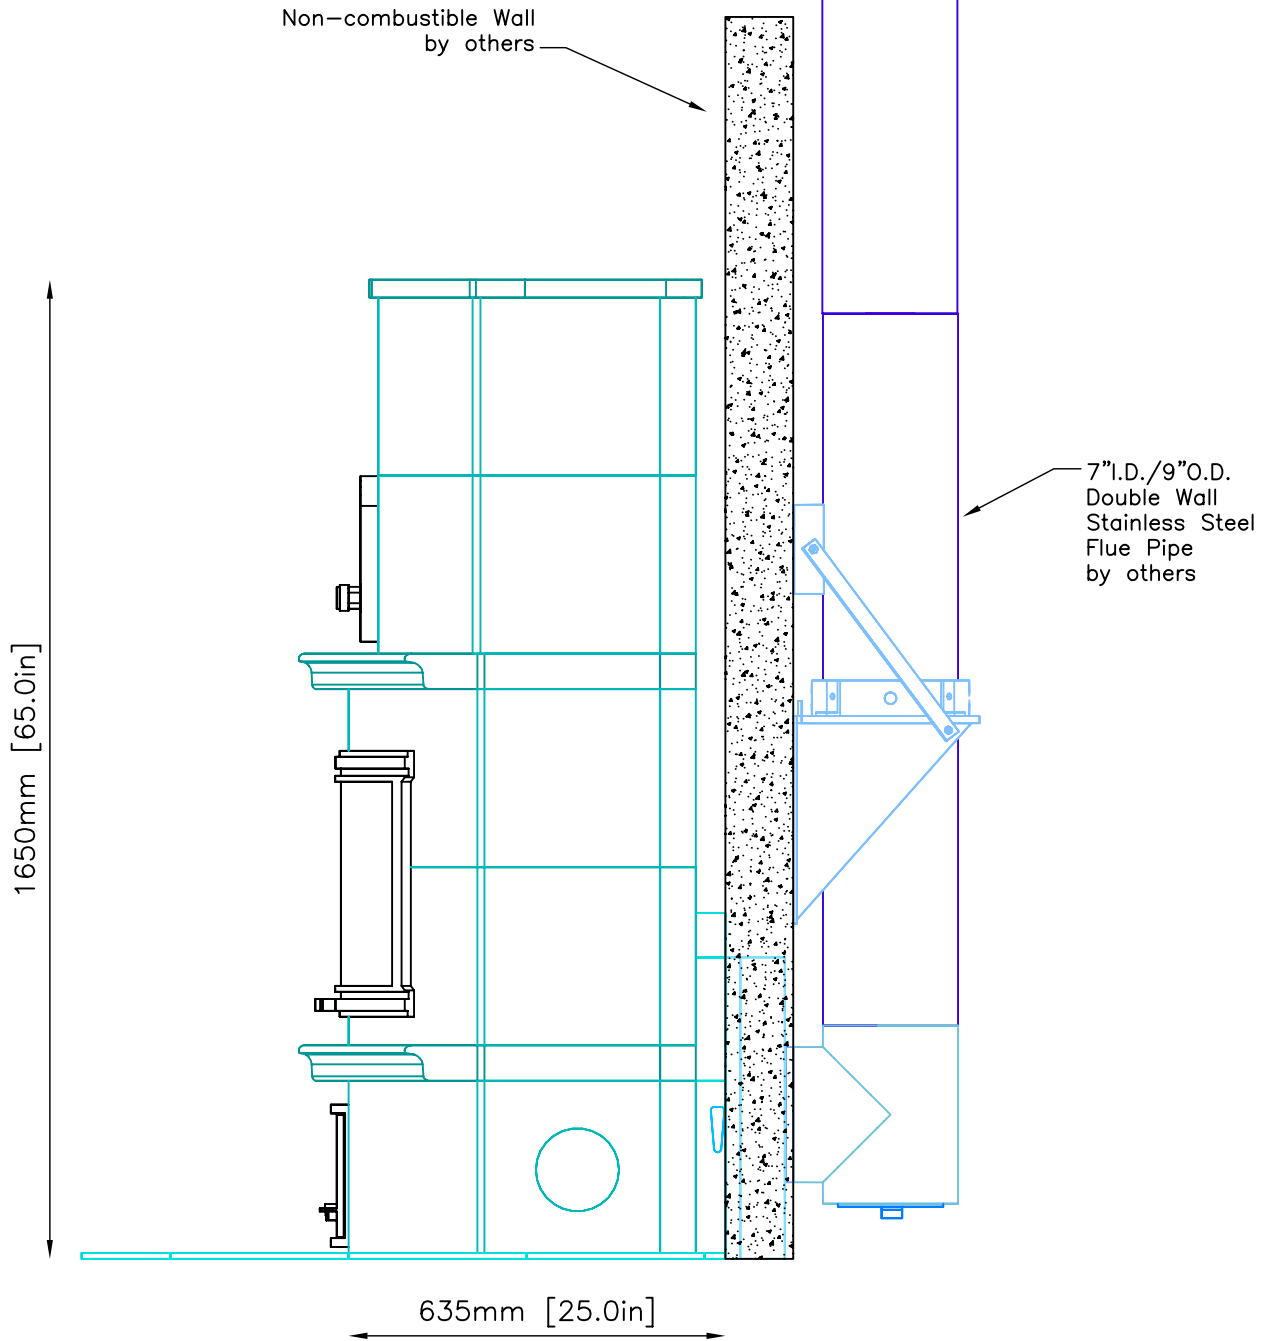

FRONT VIEW

# INFORMATION ONLY

SIDE VIEW

# INFORMATION ONLY

**INFORMATION ONLY**

Flue Location may be offset up to 4 inches right or left. If greater offset is needed, contact Mid-Atlantic for revised drawings and installation pricing. See page 5 for Details