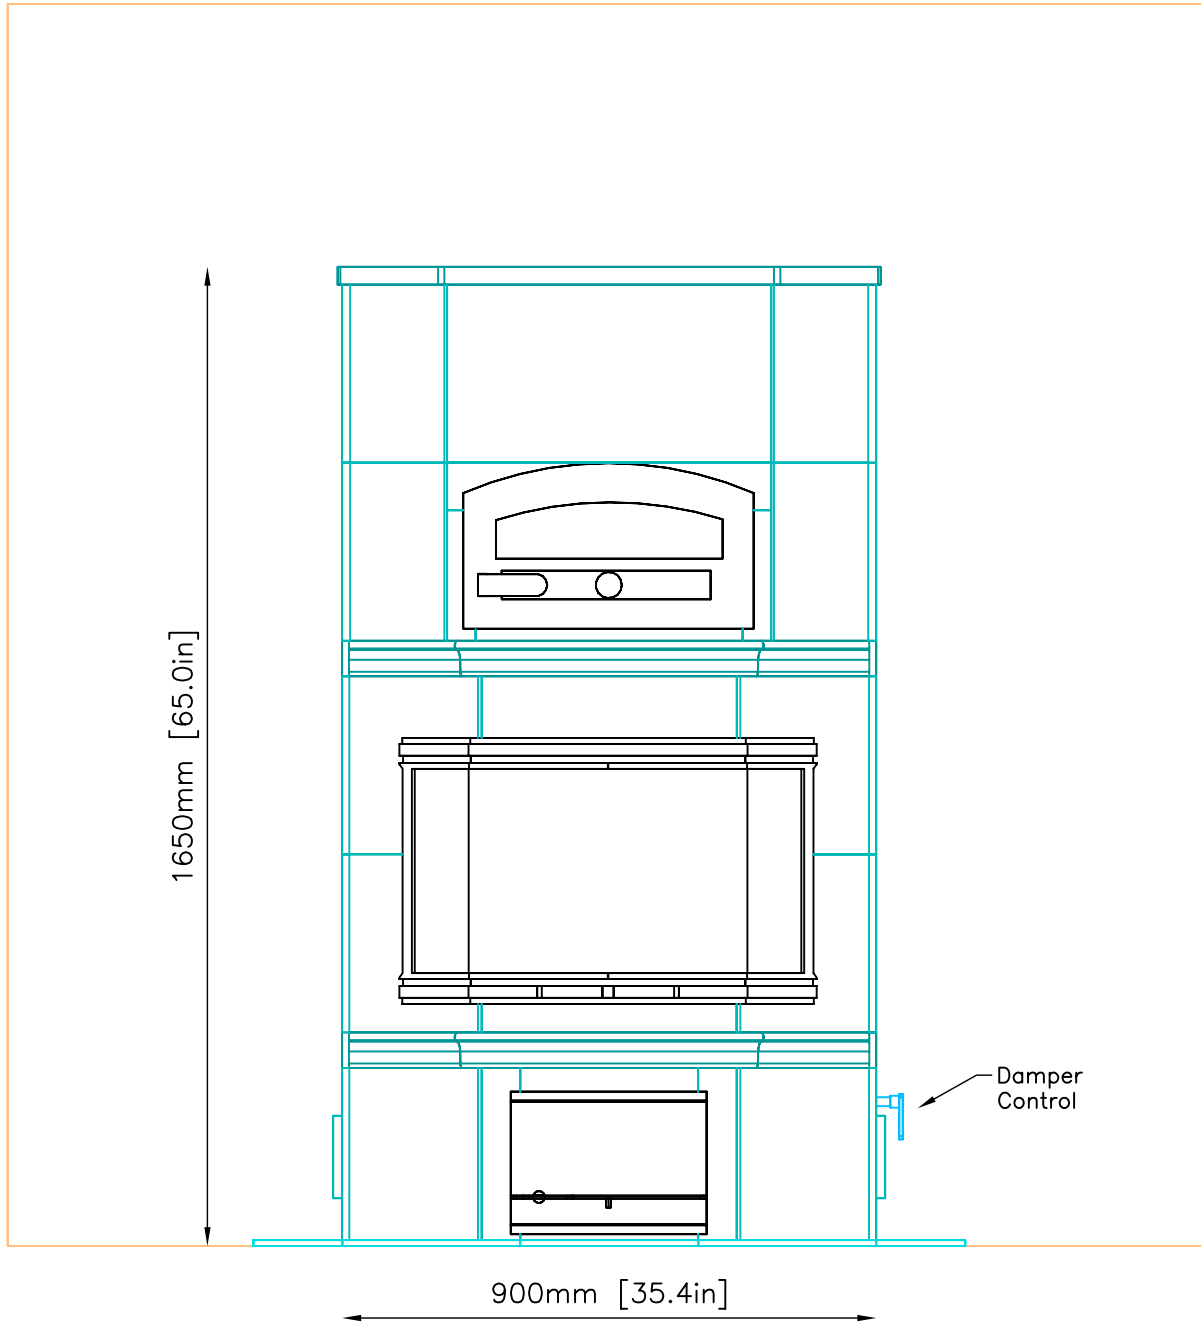

FRONT VIEW

# INFORMATION ONLY

SIDE VIEW

# INFORMATION ONLY

**INFORMATION ONLY**

Flue Location may be offset up to 4 inches right or left. If greater offset is needed, contact Mid-Atlantic for revised drawings and installation pricing. See page 5 for Details