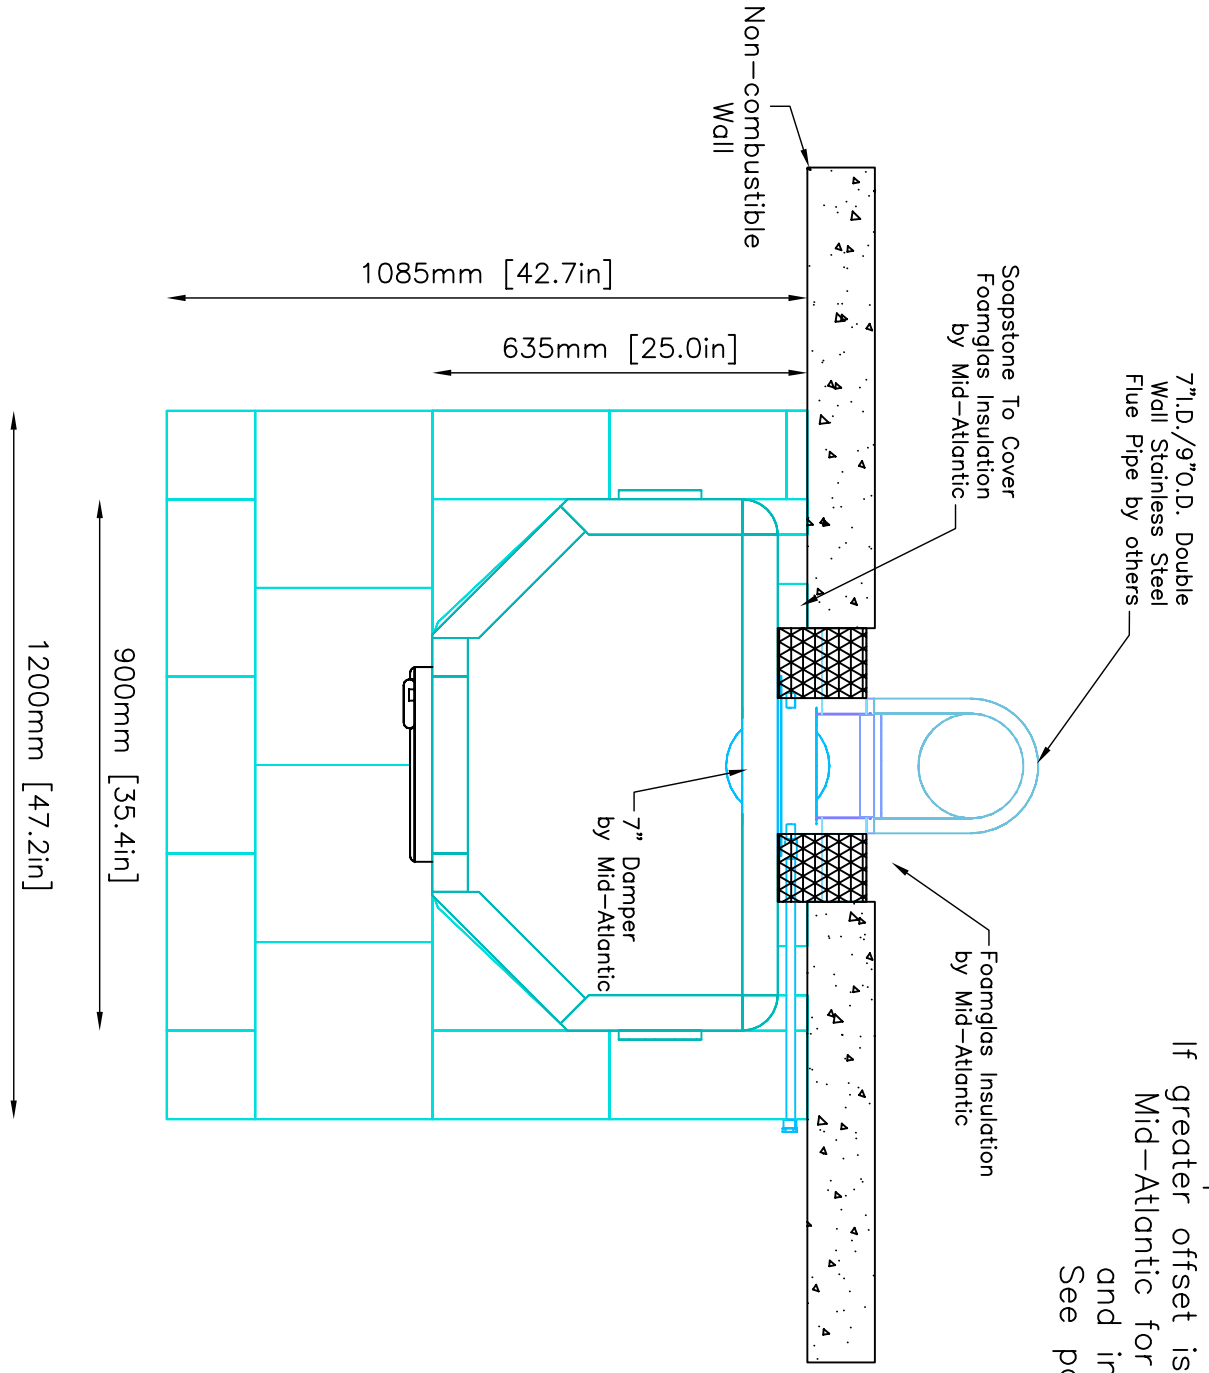

# INFORMATION ONLY

SIDE VIEW

# INFORMATION ONLY

**INFORMATION ONLY**

Flue Location may be offset up to 4 inches right or left. If greater offset is needed, contact Mid-Atlantic for revised drawings and installation pricing. See page 5 for Details