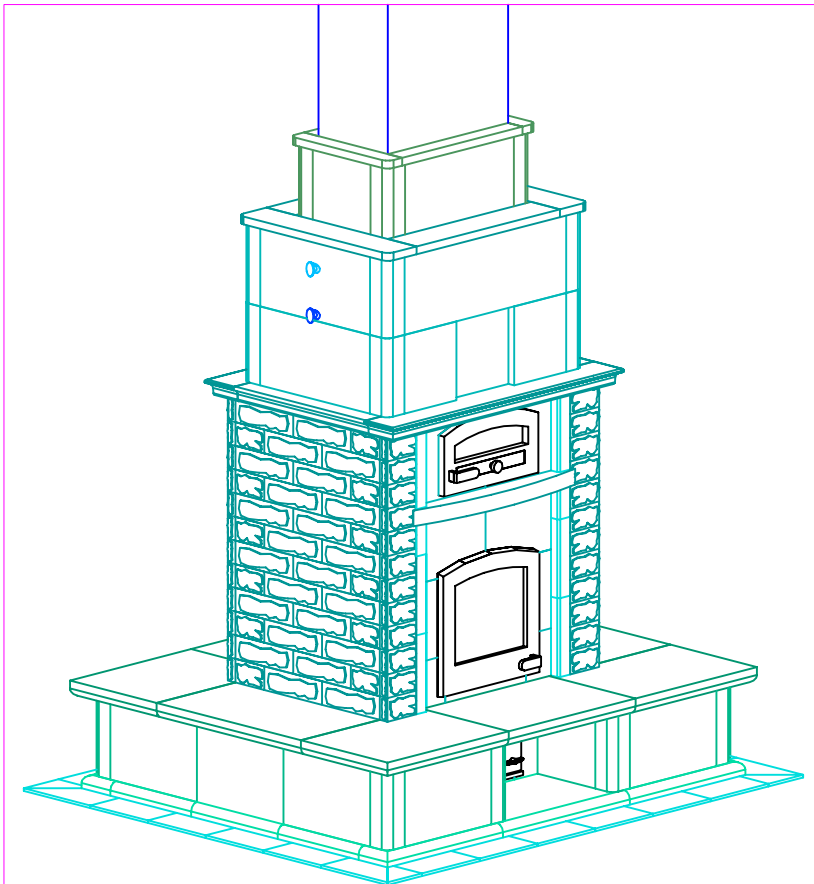

# INFORMATION ONLY

NOTE: Hearth Tiles CUT AND INSTALLED by others

MID-ATLANTIC MASONRY HEAT  
 1229 Harris Street Suite 1  
 Charlottesville, VA 22903  
 (434)979-9709 Fax 434-979-6416

PROJECT  
 BETAHARON  
 MODEL  
 TTU2700/2

PROJECT BETAHARON  
 MODEL TTU2700/2

CONTRACT 5684  
 DRAWN BY J. CHAMPION

VIEW BACK  
 DATE 10/21/04

PAGE 3

SIDE VIEW

2490mm [98.0in]

**INFORMATION ONLY**

NOTE: Hearth Tiles CUT AND INSTALLED by others