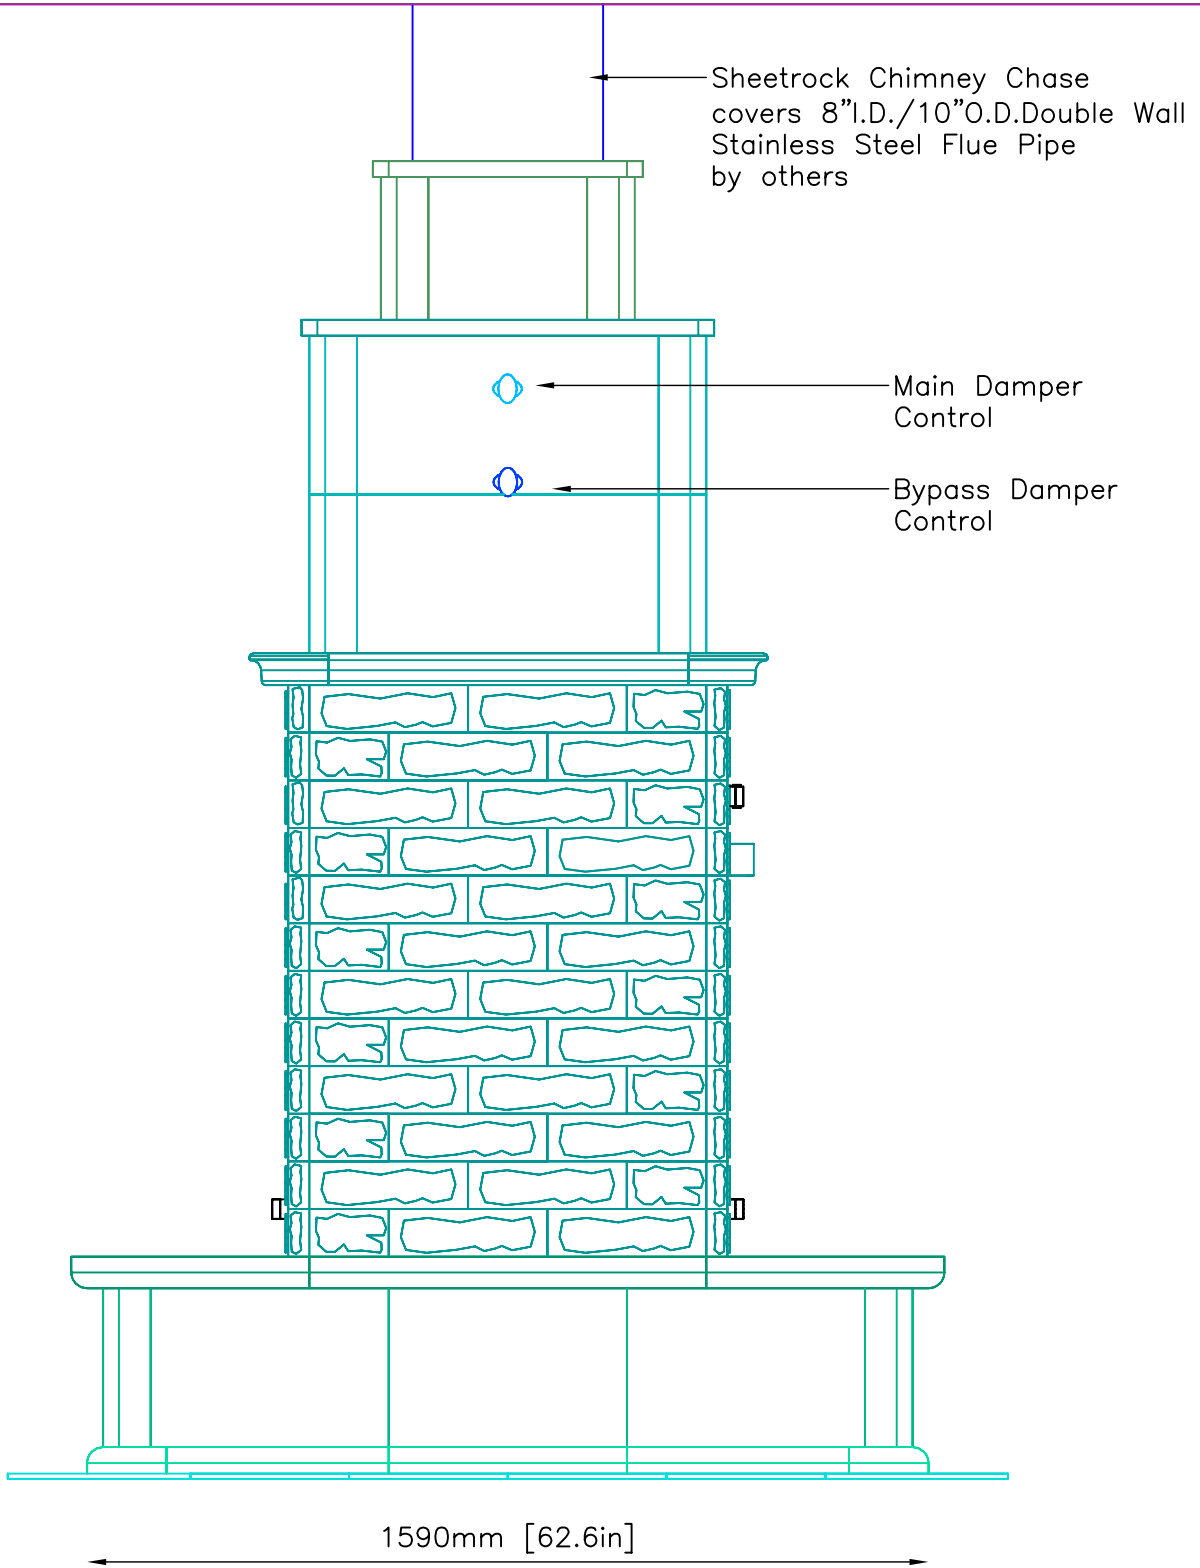

PROJECT BETAHARON  
 MODEL TTU2700/2

CONTRACT 5684  
 DRAWN BY J. CHAMPION

VIEW BACK  
 DATE 10/21/04

PAGE 3

SIDE VIEW

2490mm [98.0in]

**INFORMATION ONLY**

NOTE: Hearth Tiles CUT AND INSTALLED by others