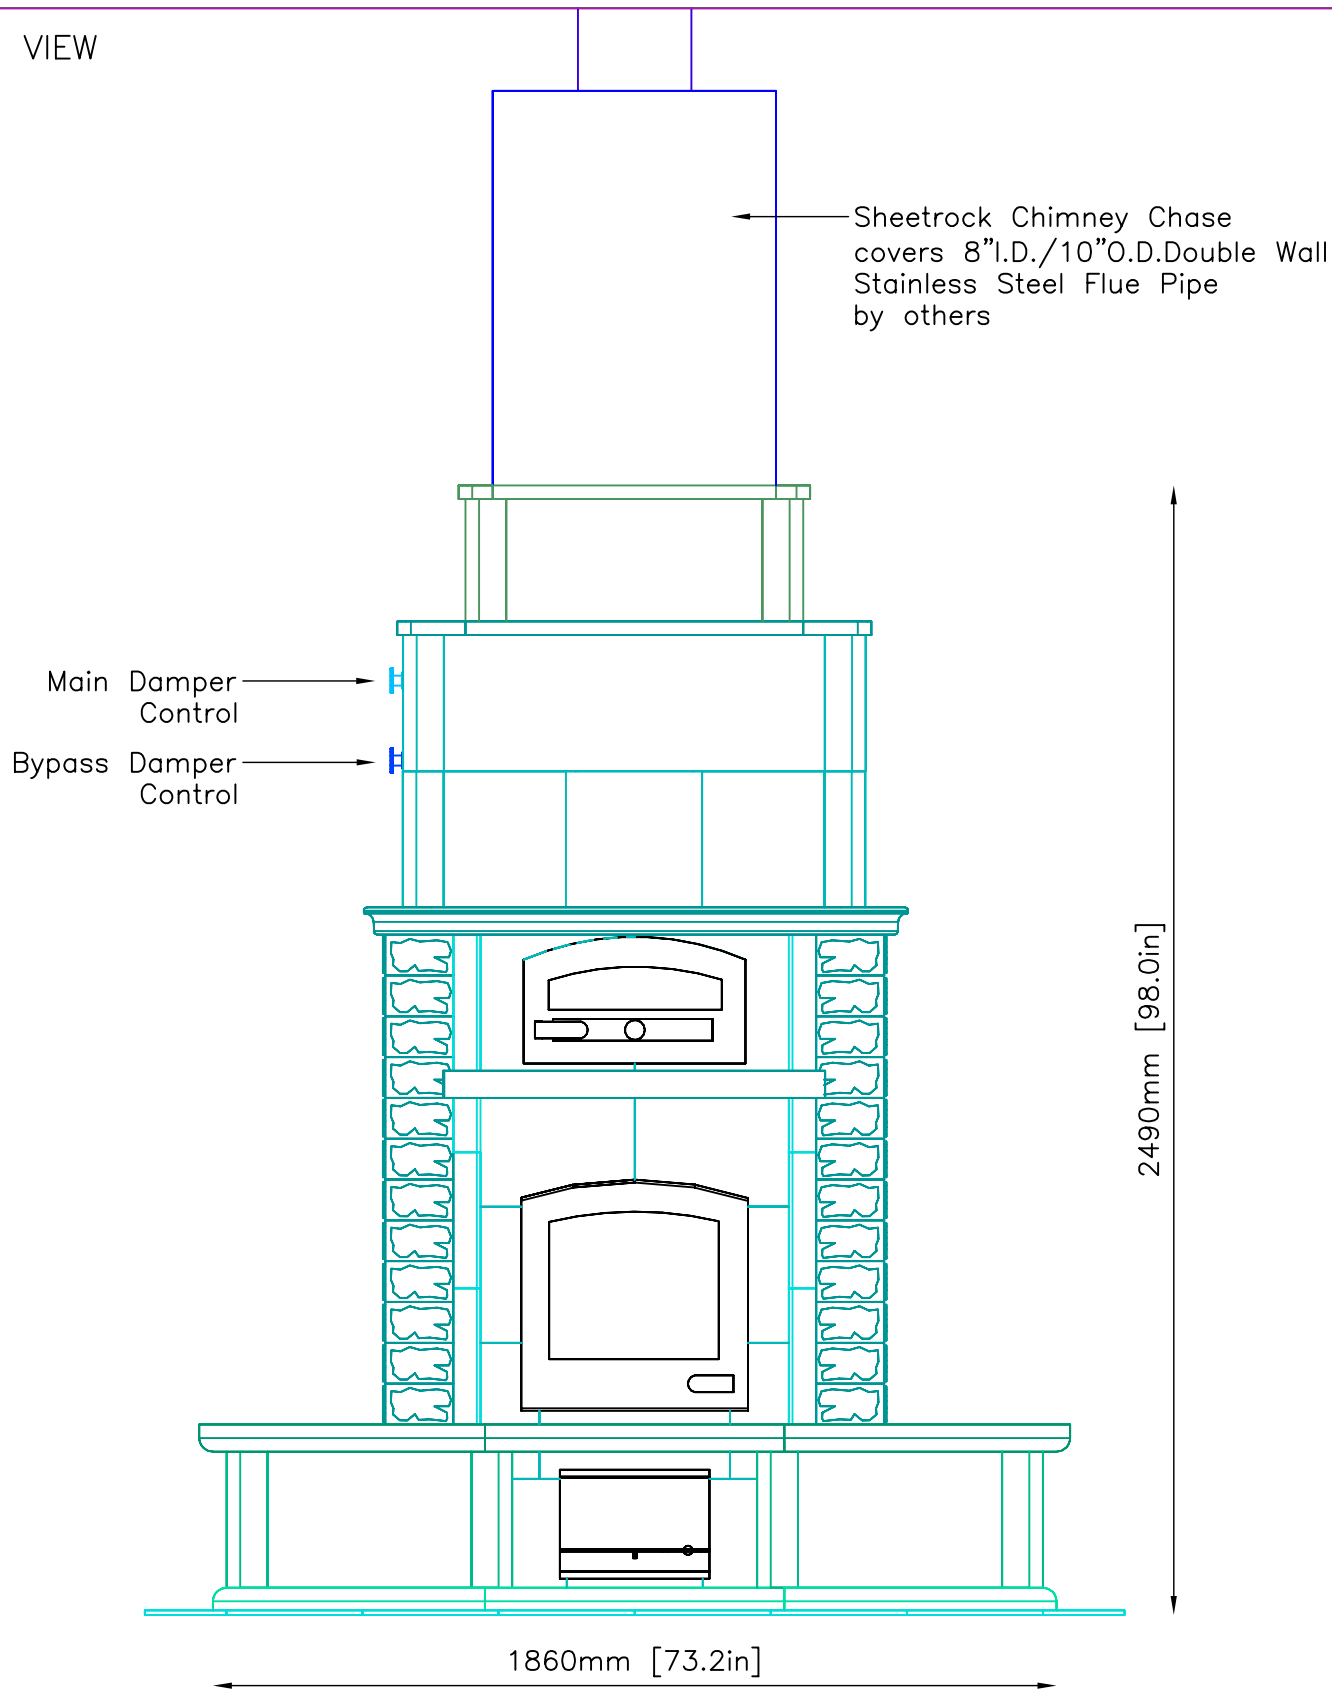

BACK VIEW

INFORMATION ONLY

NOTE: Hearth Tiles CUT AND INSTALLED by others

MID-ATLANTIC MASONRY HEAT
1229 Harris Street Suite 1
Charlottesville, VA 22903
(434)979-9709 Fax 434-979-6416

PROJECT BETAHARON
MODEL TTU2700/2

CONTRACT 5684
DRAWN BY J. CHAMPION

VIEW BACK
DATE 10/21/04

PAGE 3