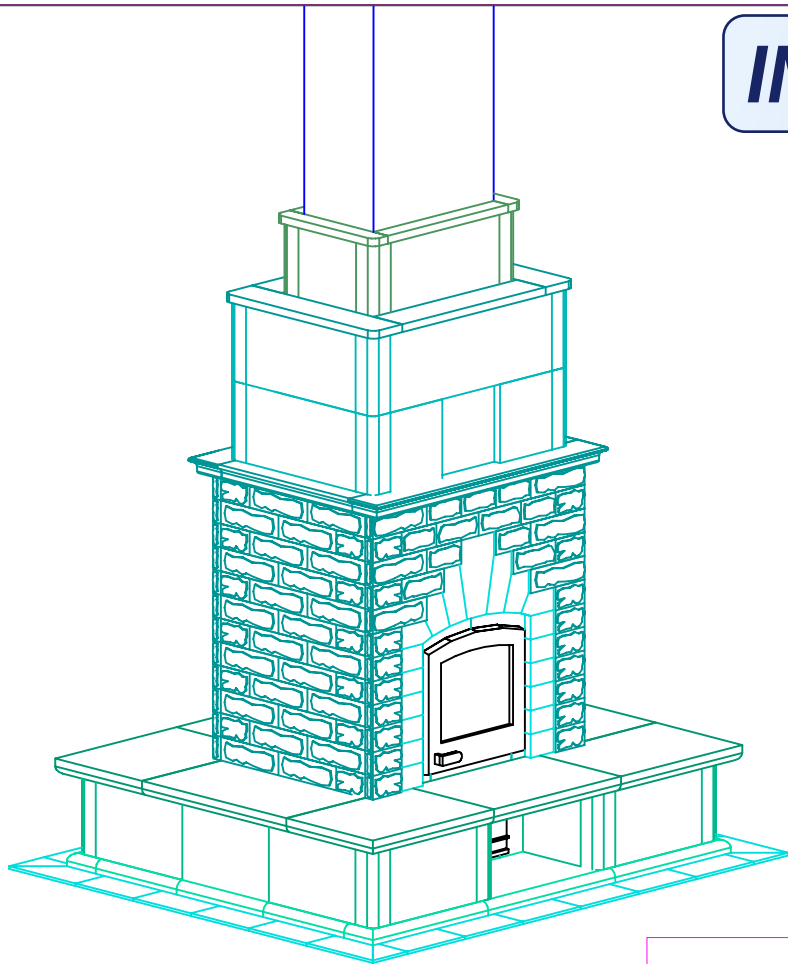

# INFORMATION ONLY

NOTE: Hearth Tiles CUT AND INSTALLED by others

MID-ATLANTIC MASONRY HEAT  
 1229 Harris Street Suite 1  
 Charlottesville, VA 22903  
 (434)979-9709 Fax 434-979-6416

PROJECT  
 BETAHARON  
 MODEL  
 TTU2700/2

PROJECT BETAHARON  
 MODEL TTU2700/2

CONTRACT 5684  
 DRAWN BY J. CHAMPION

VIEW BACK  
 DATE 10/21/04

PAGE 3

SIDE VIEW

2490mm [98.0in]

**INFORMATION ONLY**

NOTE: Hearth Tiles CUT AND INSTALLED by others