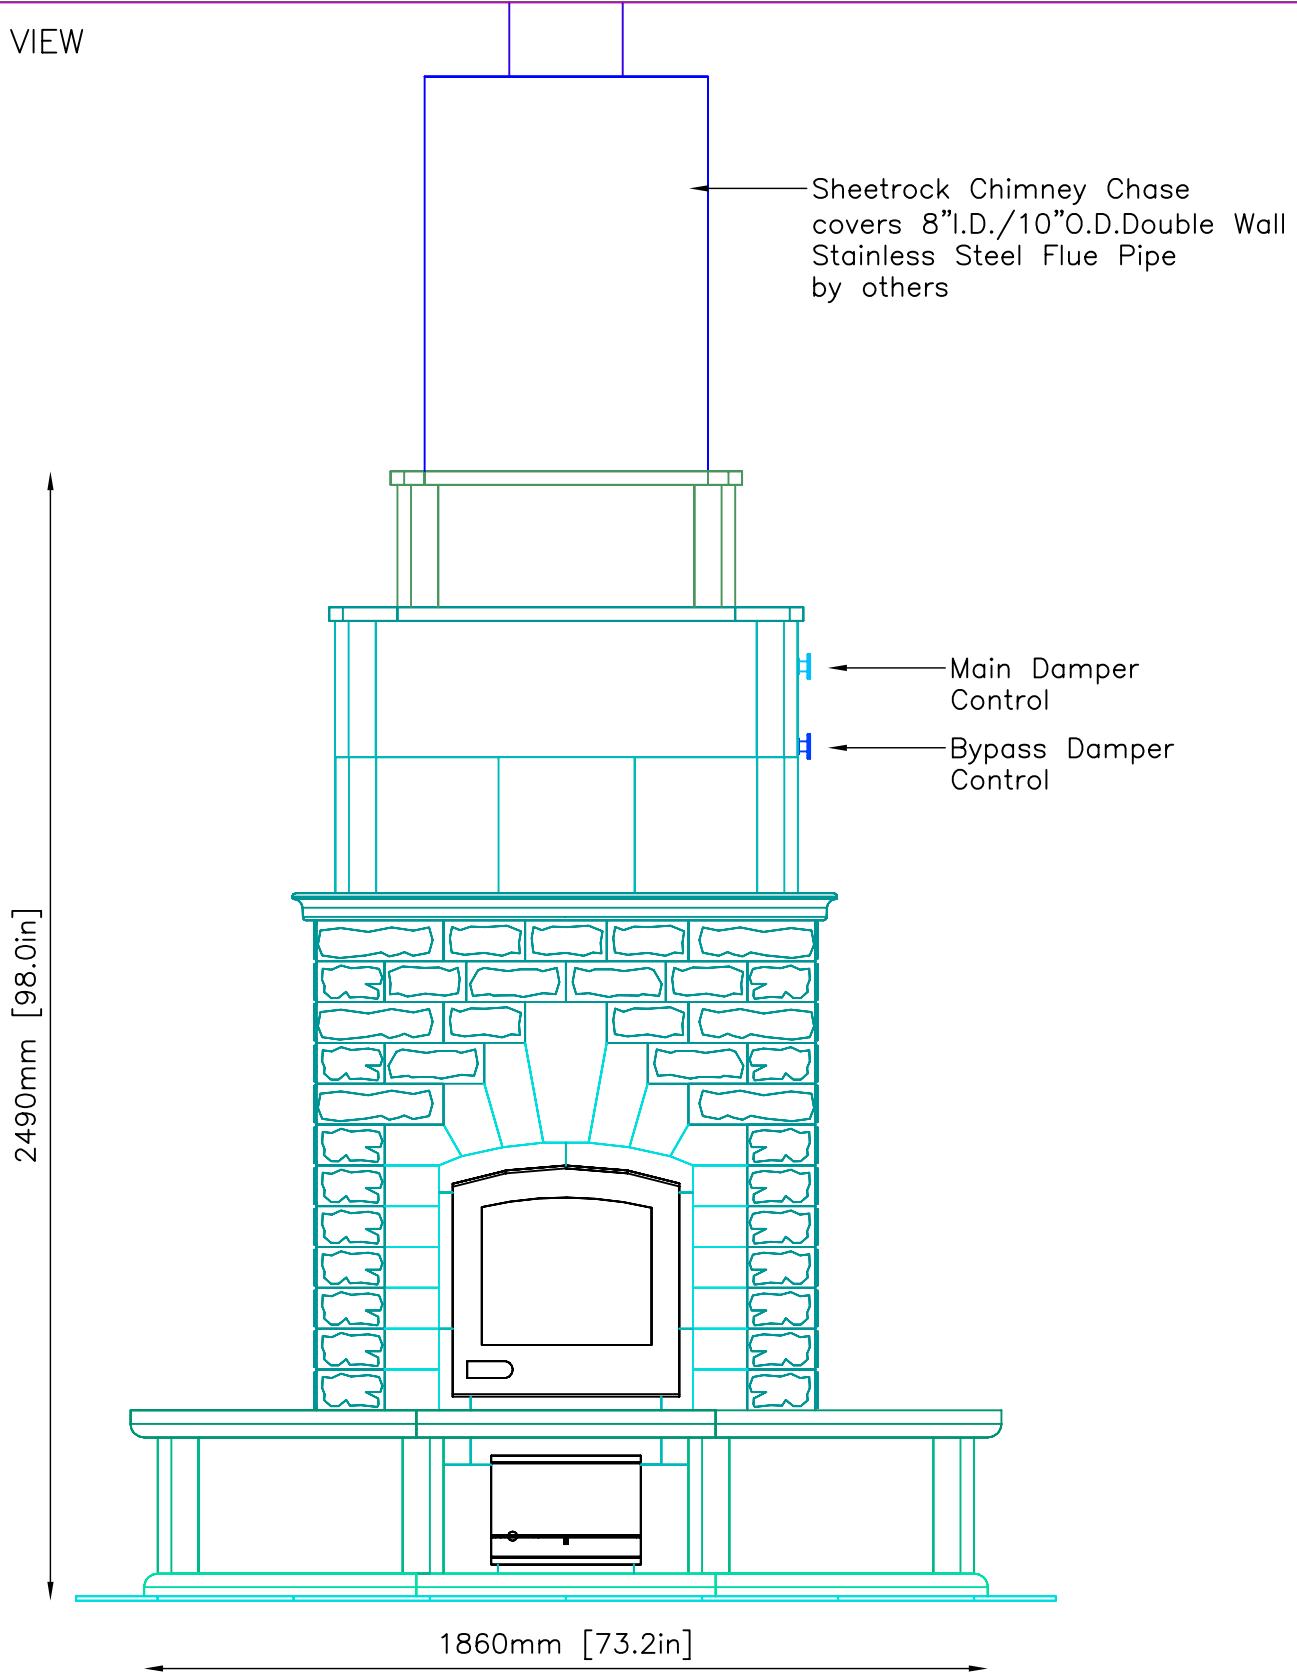

FRONT VIEW

INFORMATION ONLY

NOTE: Hearth Tiles CUT AND INSTALLED by others

MID-ATLANTIC MASONRY HEAT
1229 Harris Street Suite 1
Charlottesville, VA 22903
(434)979-9709 Fax 434-979-6416

PROJECT BETAHARON
MODEL TTU2700/2

CONTRACT 5684
DRAWN BY J. CHAMPION

VIEW FRONT
DATE 10/21/04

PAGE 2