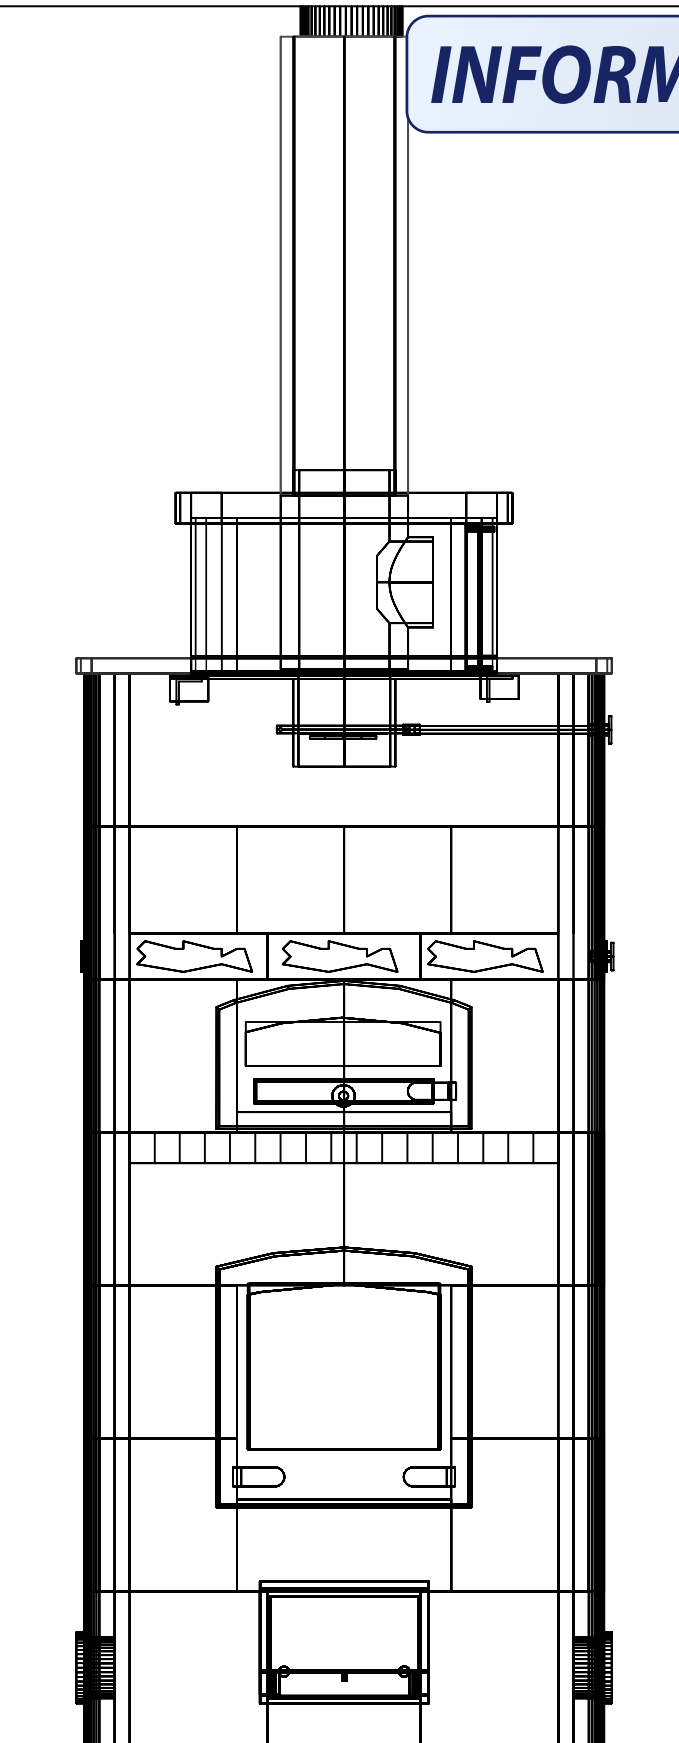

Revision: 1	Date: 04/18/01	By: DP
Revision: 2	Date: 04/20/01	By: DP

INFORMATION ONLY

MID-ATLANTIC MASONRY HEAT
McIntire Business Park
1229 Harris Street-Suite 1
Charlottesville, VA 22903

UNIT TTU2700/5
PROJECT DAY

VIEW BACK
DRAWN BY D.Hargrave

DETAIL
DATE 11/01/00