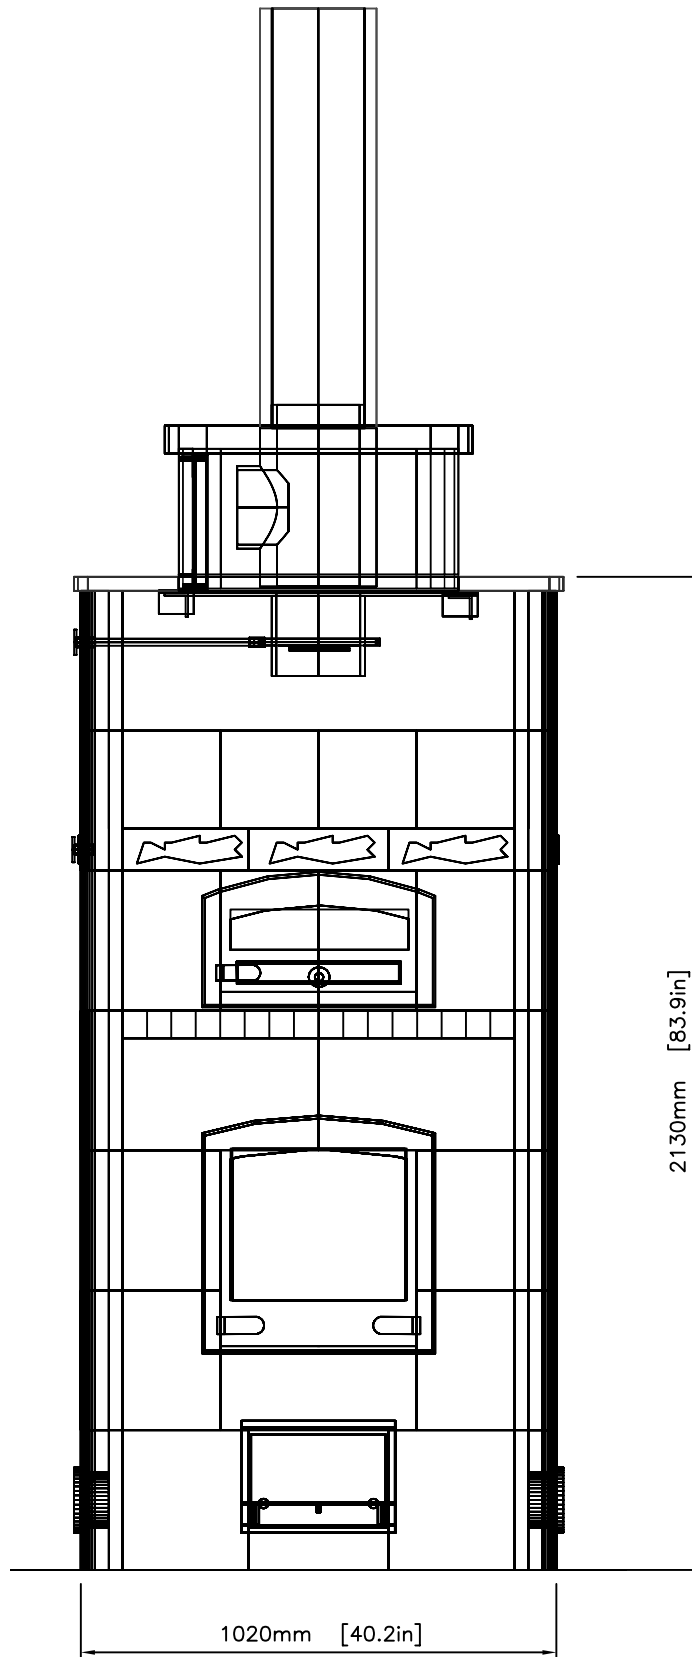

Revision: 1	Date: 04/18/01	By: DP
Revision: 2	Date: 04/20/01	By: DP

INFORMATION ONLY

MID-ATLANTIC MASONRY HEAT
McIntire Business Park
1229 Harris Street-Suite 1
Charlottesville, VA 22903

UNIT TTU2700/5
PROJECT DAY

VIEW FRONT
DRAWN BY D.Hargrave

DETAIL
DATE 11/01/00