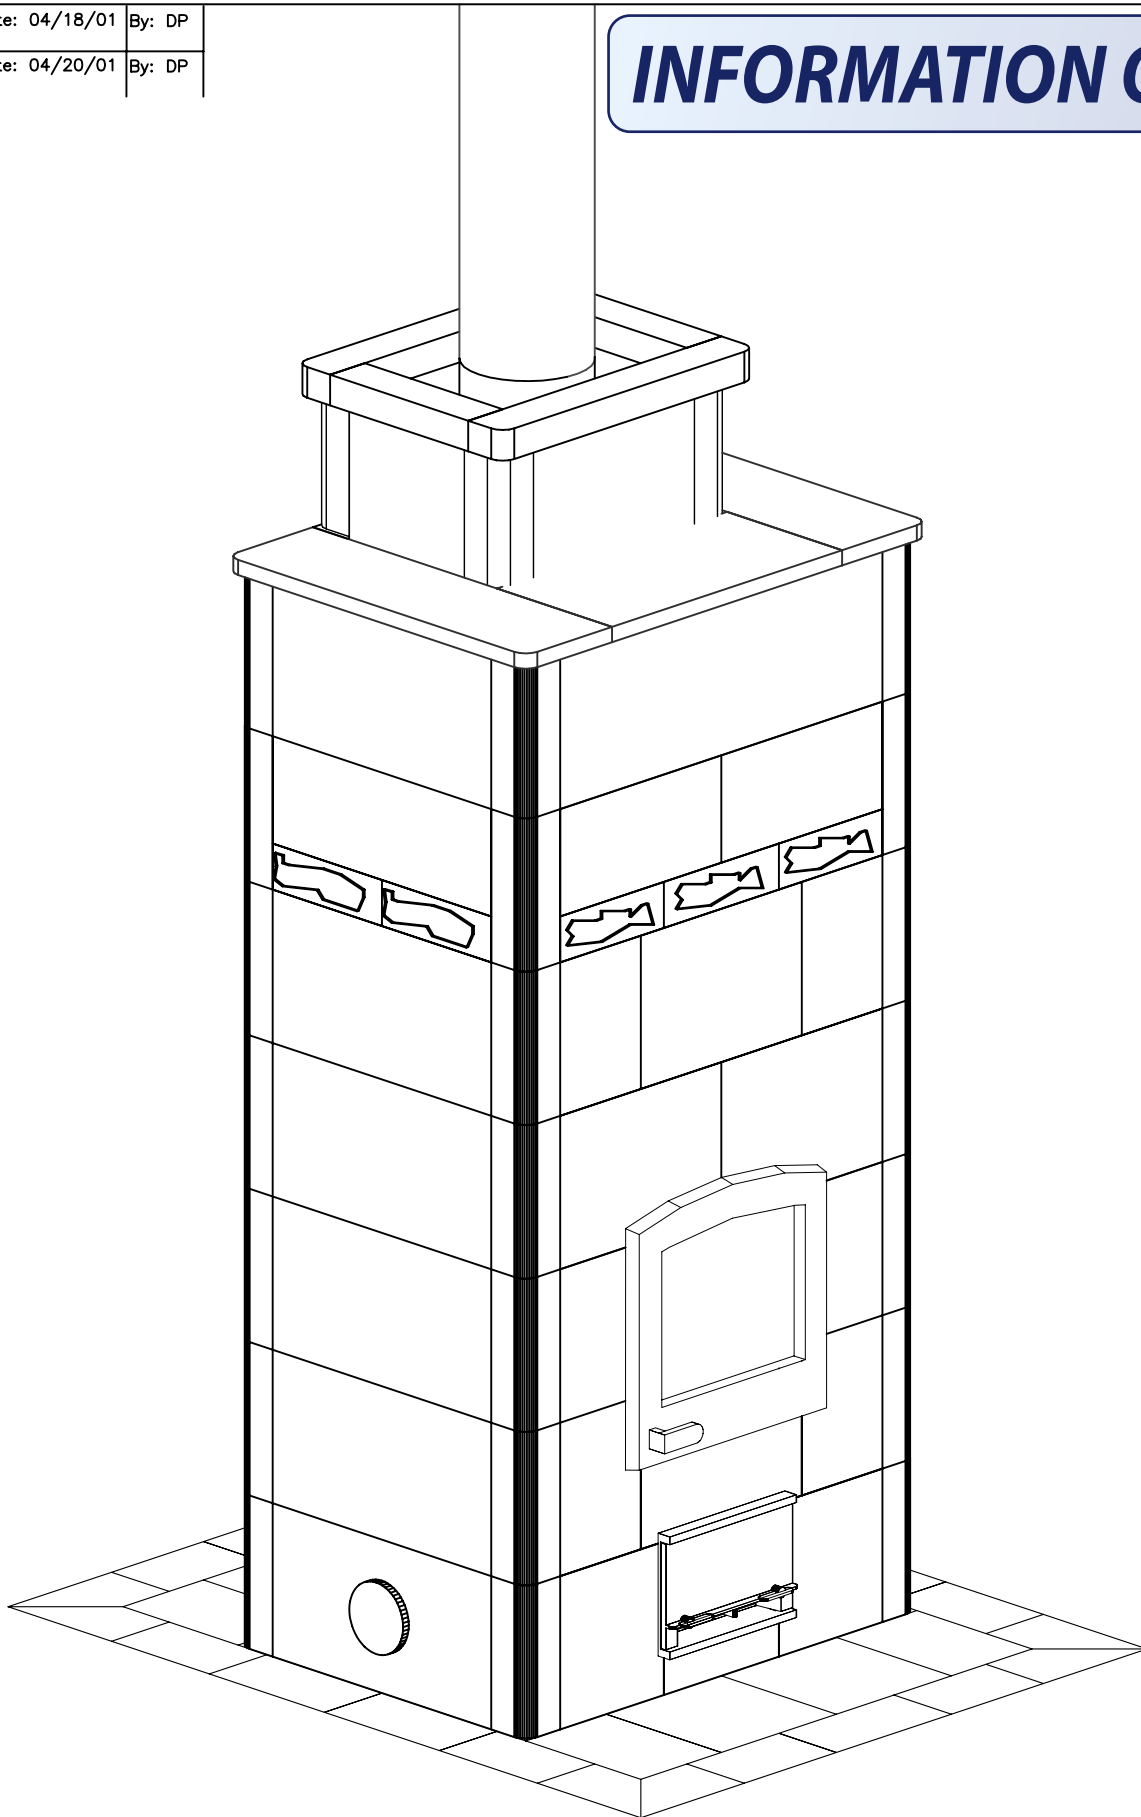

Revision: 1	Date: 04/18/01	By: DP
Revision: 2	Date: 04/20/01	By: DP

INFORMATION ONLY

MID-ATLANTIC MASONRY HEAT
McIntire Business Park
1229 Harris Street-Suite 1
Charlottesville, VA 22903

UNIT TTU2700/5
PROJECT DAY

VIEW ISOMETRIC
DRAWN BY D.Hargrave

DETAIL
DATE 11/01/00