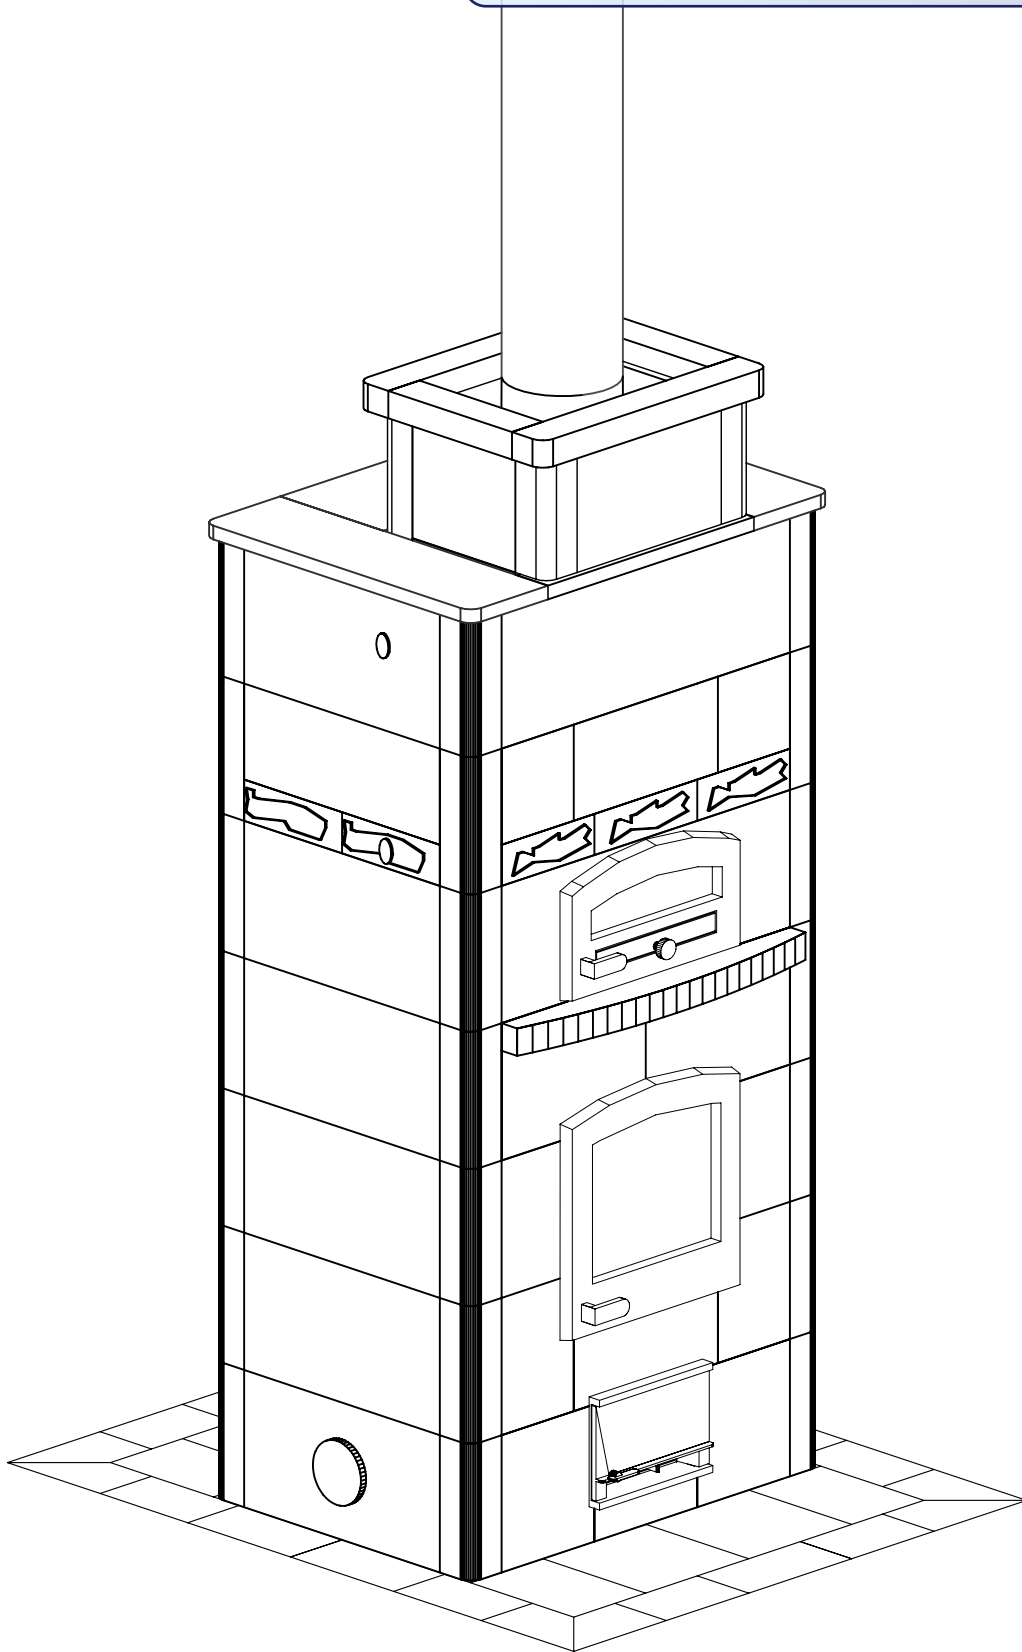

Revision: 1	Date: 04/18/01	By: DP
Revision: 2	Date: 04/20/01	By: DP

INFORMATION ONLY

MID-ATLANTIC MASONRY HEAT
 McIntire Business Park
 1229 Harris Street-Suite 1
 Charlottesville, VA 22903

UNIT	TTU2700/5	VIEW	ISOMETRIC	DETAIL
PROJECT	DAY	DRAWN BY	D.Hargrave	DATE
				11/01/00