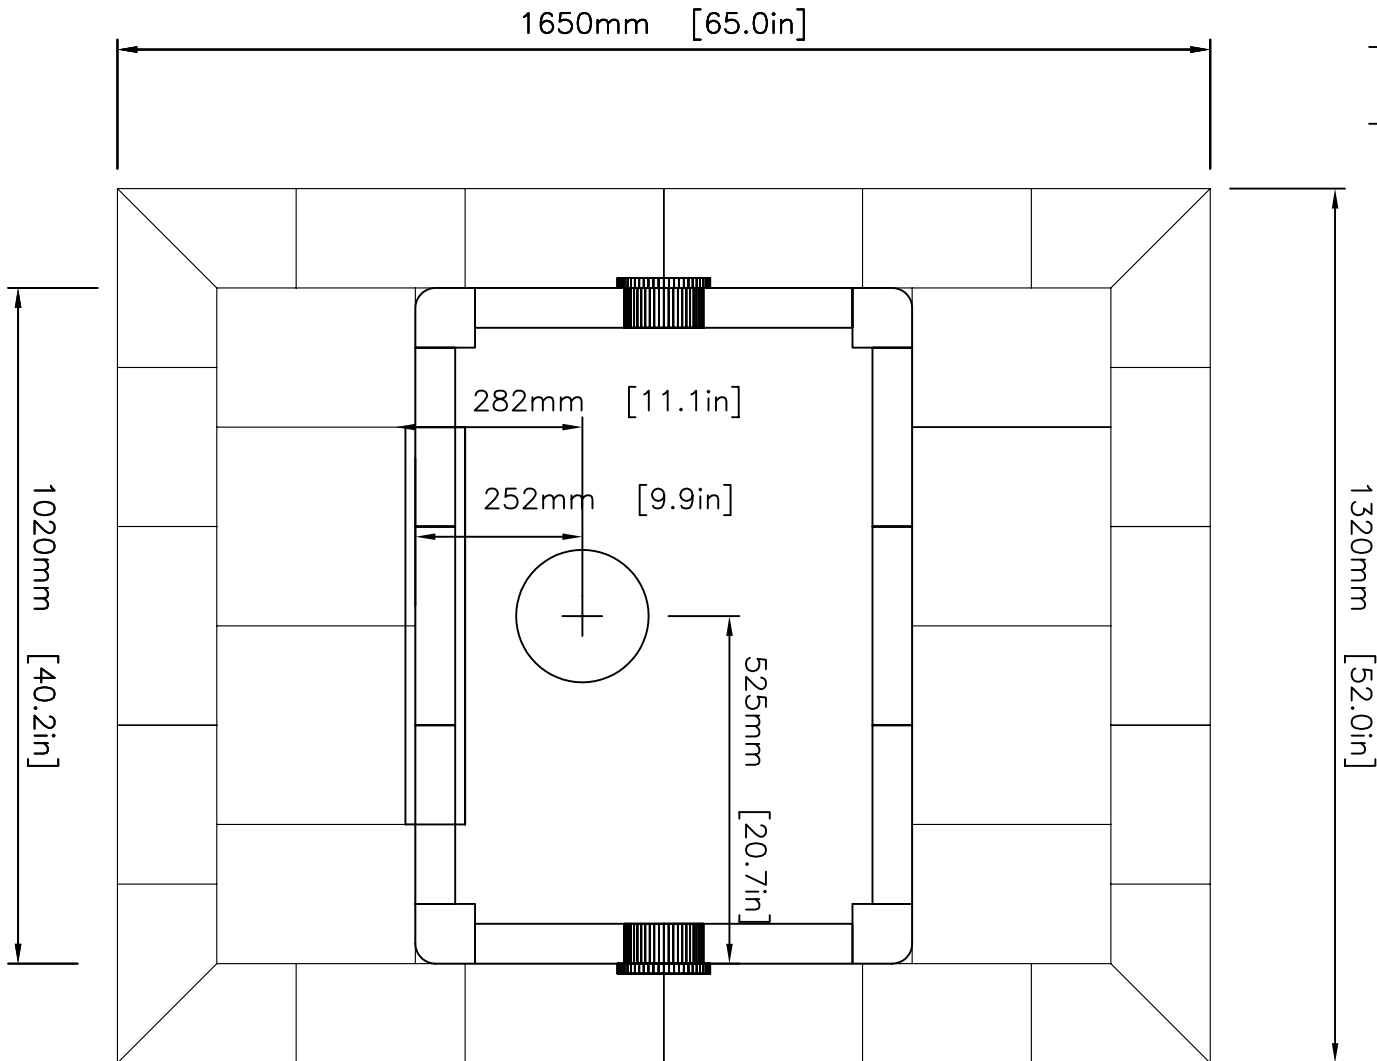

INFORMATION ONLY

Revision: 2
Date: 04/20/01
By: DP

Finished Wall Surface
Bedroom Above Kitchen

MID-ATLANTIC MASONRY HEAT
McIntire Business Park
1229 Harris Street-Suite 1
Charlottesville, VA 22903

UNIT TTU2700/5

VIEW PLAN

DETAIL

PROJECT DAY

DRAWN BY D.Hargrave

DATE 11/01/00