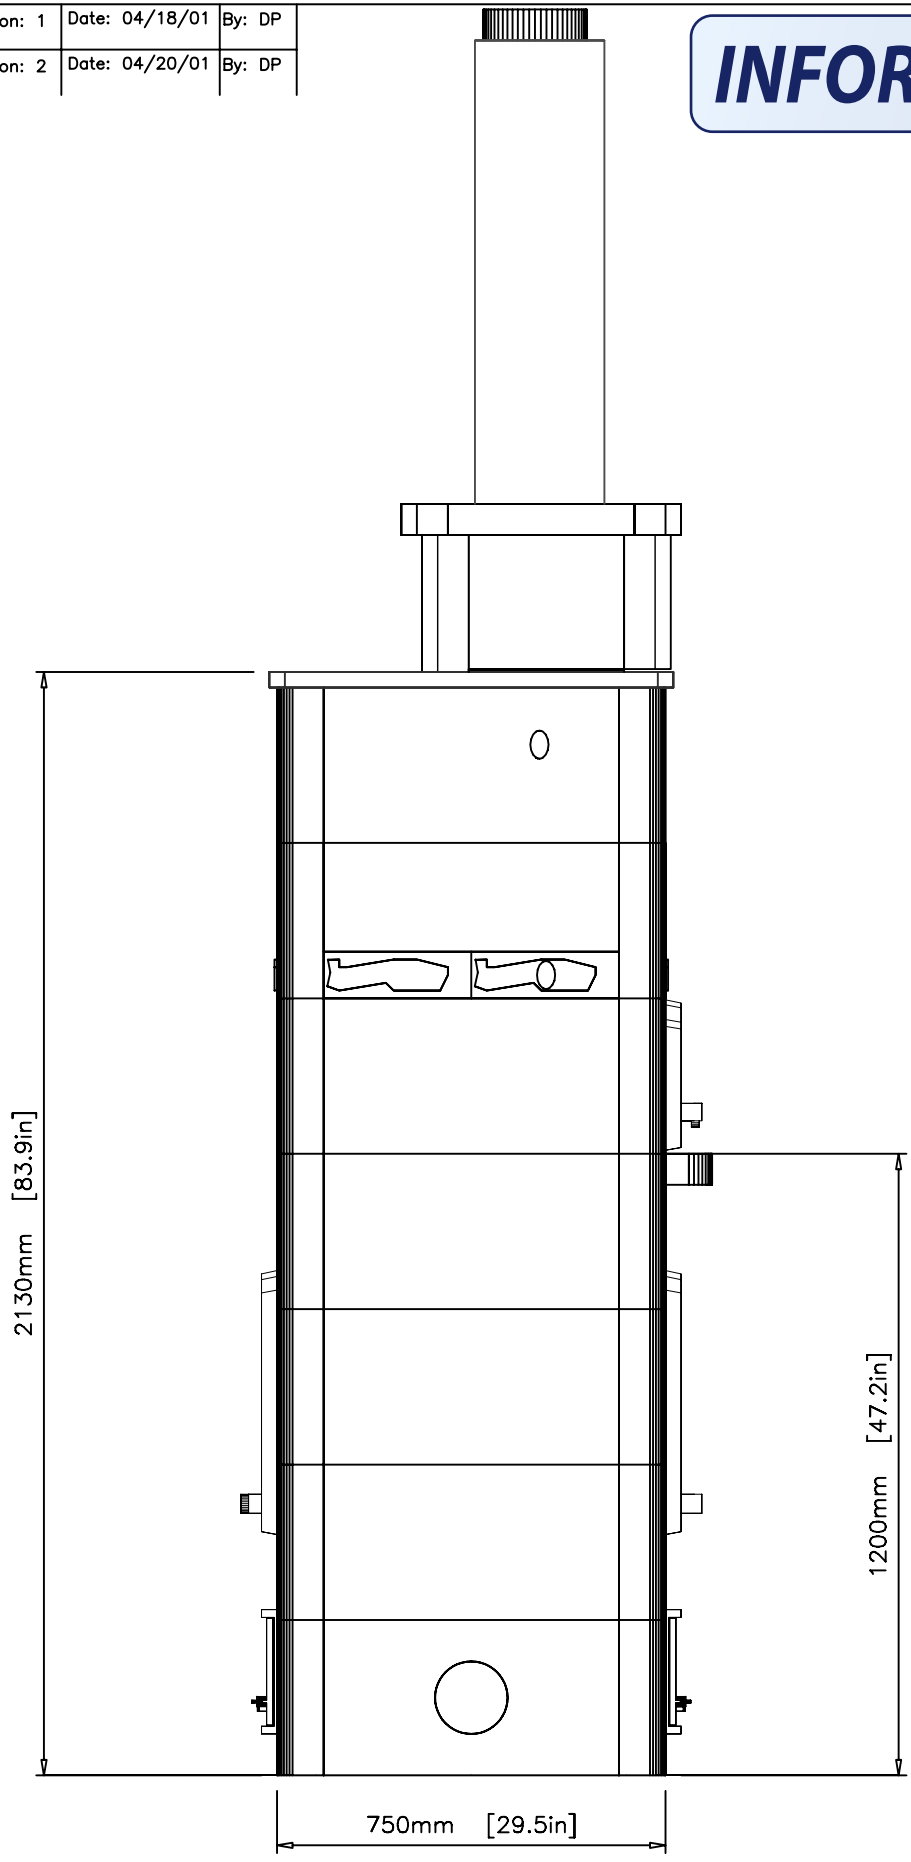

Revision: 1	Date: 04/18/01	By: DP
Revision: 2	Date: 04/20/01	By: DP

INFORMATION ONLY

MID-ATLANTIC MASONRY HEAT
McIntire Business Park
1229 Harris Street-Suite 1
Charlottesville, VA 22903

UNIT	TTU2700/5	VIEW	SIDE	DETAIL
PROJECT	DAY	DRAWN BY	D.Hargrave	DATE
				11/01/00