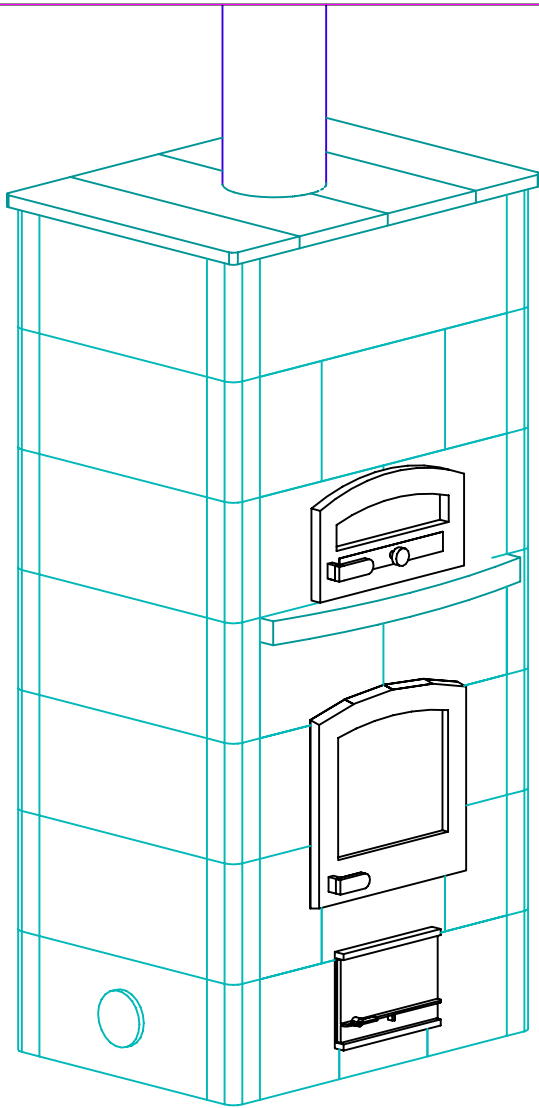

INFORMATION ONLY

FRONT VIEW

INFORMATION ONLY

← 8" I.D./10" O.D. Double Wall
Stainless Steel Flue Pipe
by others

SIDE VIEW

2130mm [83.9in]

8" I.D./10" O.D. Double Wall
Stainless Steel Flue Pipe
by others

Main Damper
Control

Bypass Damper
Control

750mm [29.5in]

INFORMATION ONLY

INFORMATION ONLY

PLAN VIEW

8" I.D. / 10" O.D. Double Wall
Stainless Steel Flue Pipe
by others
SEE PAGE 5 FOR
FLUE LOCATION