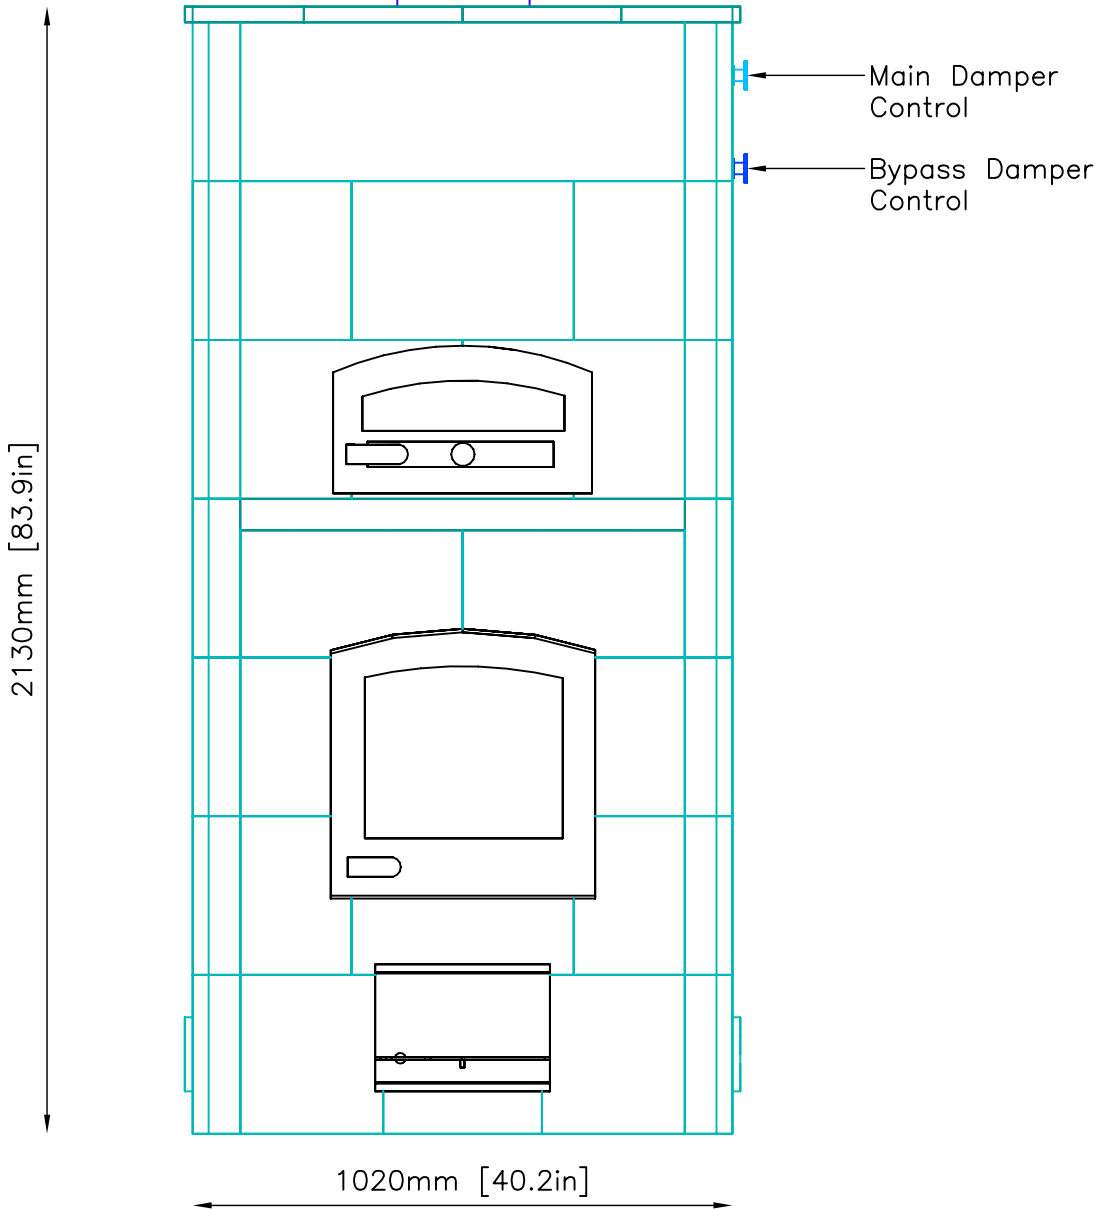

INFORMATION ONLY

FRONT VIEW

INFORMATION ONLY

← 8" I.D./10" O.D. Double Wall
Stainless Steel Flue Pipe
by others

SIDE VIEW

2130mm [83.9in]

8" I.D./10" O.D. Double Wall
Stainless Steel Flue Pipe
by others

Main Damper
Control

Bypass Damper
Control

750mm [29.5in]

INFORMATION ONLY

INFORMATION ONLY

PLAN VIEW

8" I.D. / 10" O.D. Double Wall
Stainless Steel Flue Pipe
by others
SEE PAGE 5 FOR
FLUE LOCATION