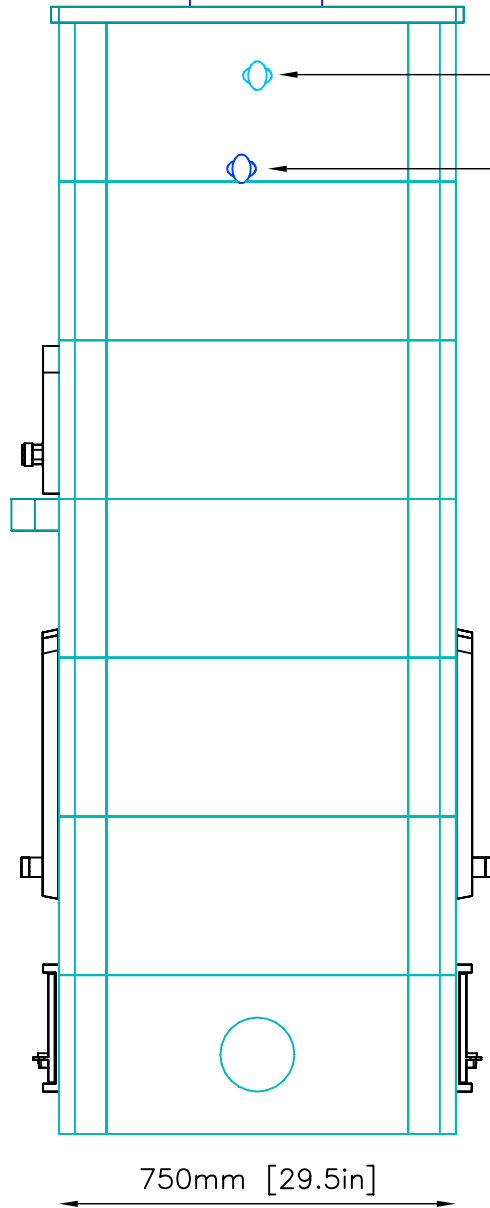

INFORMATION ONLY

FRONT VIEW

INFORMATION ONLY

← 8" I.D./10" O.D. Double Wall
Stainless Steel Flue Pipe
by others

SIDE VIEW

2130mm [83.9in]

8" I.D./10" O.D. Double Wall
Stainless Steel Flue Pipe
by others

Main Damper
Control

Bypass Damper
Control

750mm [29.5in]

INFORMATION ONLY

INFORMATION ONLY

PLAN VIEW

8" I.D. / 10" O.D. Double Wall
Stainless Steel Flue Pipe
by others
SEE PAGE 5 FOR
FLUE LOCATION