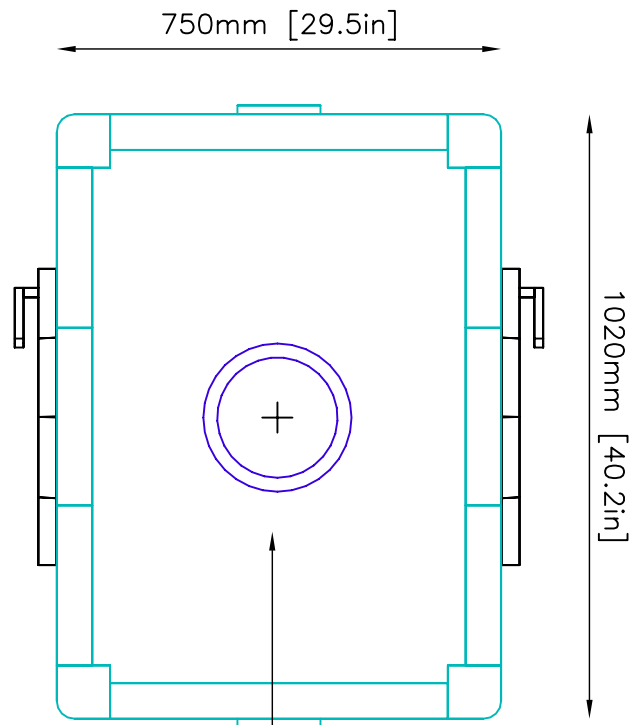

INFORMATION ONLY

FRONT VIEW

INFORMATION ONLY

← 8" I.D./10" O.D. Double Wall
Stainless Steel Flue Pipe
by others

SIDE VIEW

2130mm [83.9in]

8" I.D./10" O.D. Double Wall
Stainless Steel Flue Pipe
by others

Main Damper
Control

Bypass Damper
Control

750mm [29.5in]

INFORMATION ONLY

INFORMATION ONLY

PLAN VIEW

8" I.D. / 10" O.D. Double Wall
Stainless Steel Flue Pipe
by others
SEE PAGE 5 FOR
FLUE LOCATION