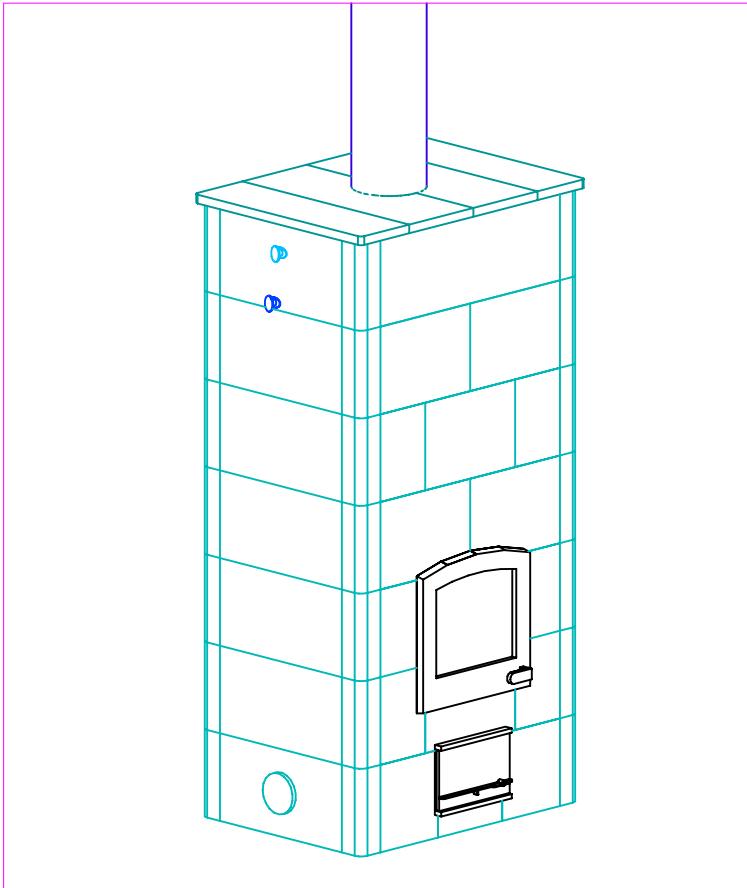

INFORMATION ONLY

FRONT VIEW

INFORMATION ONLY

← 8" I.D./10" O.D. Double Wall
Stainless Steel Flue Pipe
by others

SIDE VIEW

2130mm [83.9in]

8" I.D./10" O.D. Double Wall
Stainless Steel Flue Pipe
by others

Main Damper
Control

Bypass Damper
Control

750mm [29.5in]

INFORMATION ONLY

INFORMATION ONLY

PLAN VIEW

8" I.D. / 10" O.D. Double Wall
Stainless Steel Flue Pipe
by others
SEE PAGE 5 FOR
FLUE LOCATION