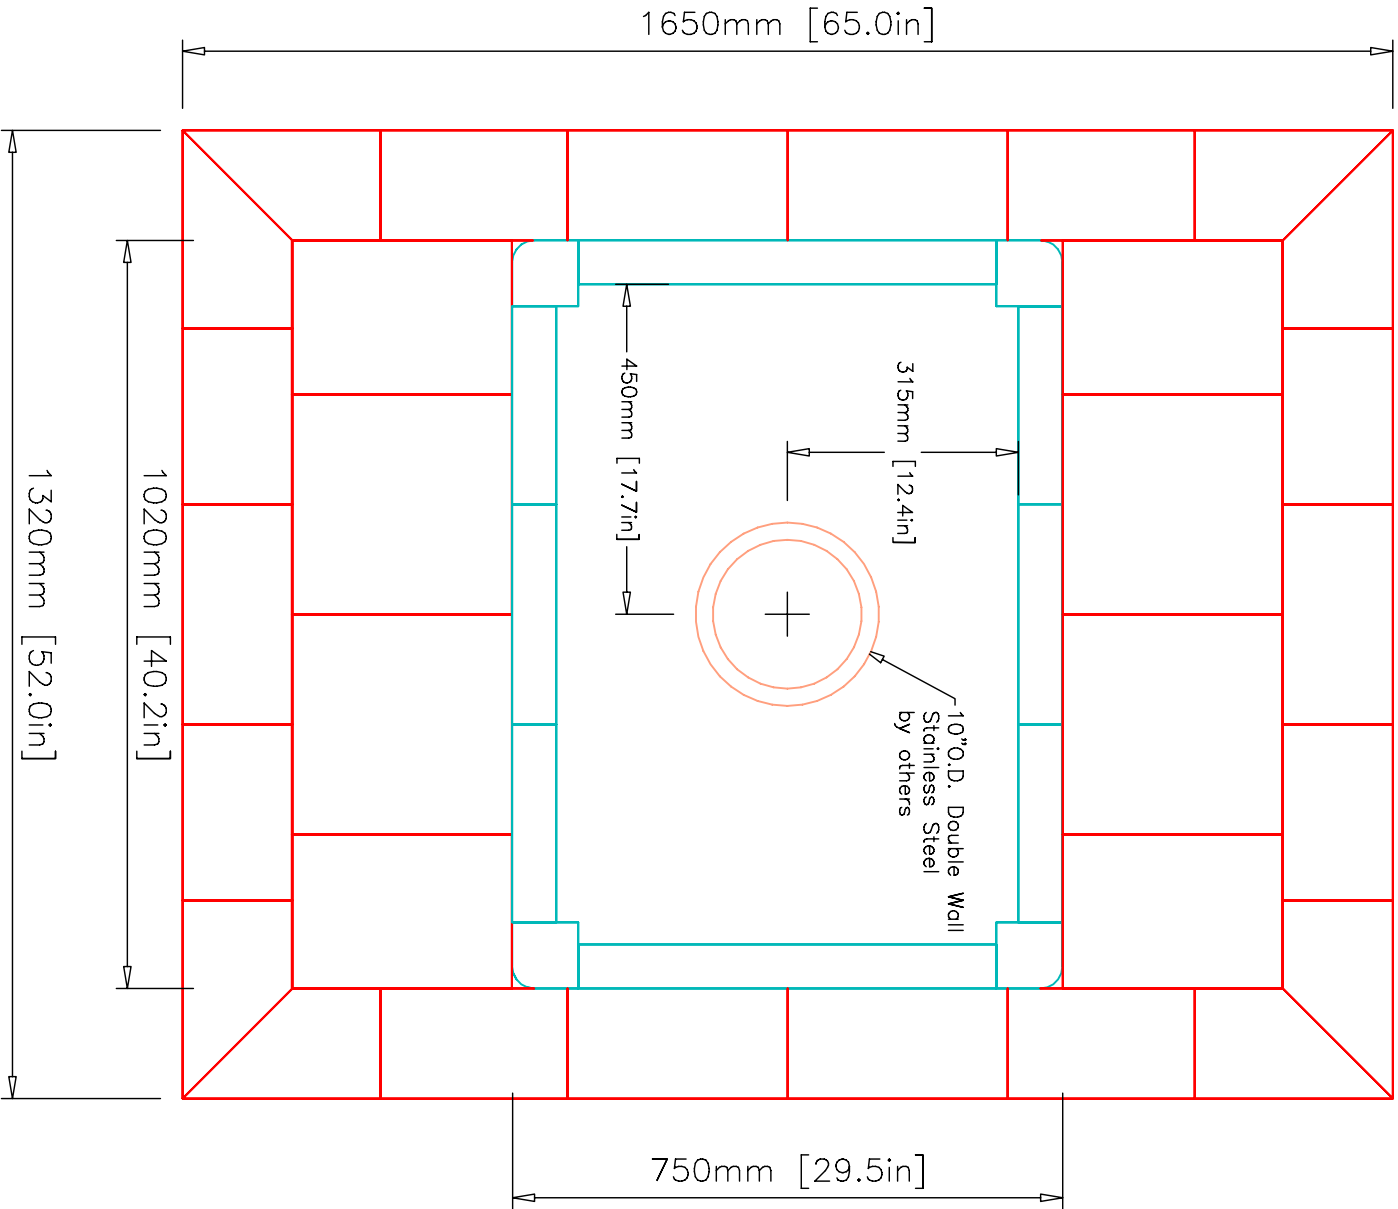

INFORMATION ONLY

INFORMATION ONLY

INFORMATION ONLY

10" O.D. Double Wall
Stainless Steel
by others →

INFORMATION ONLY

INFORMATION ONLY

INFORMATION ONLY

Revision: 1 Date: 11/19/01 By: DP