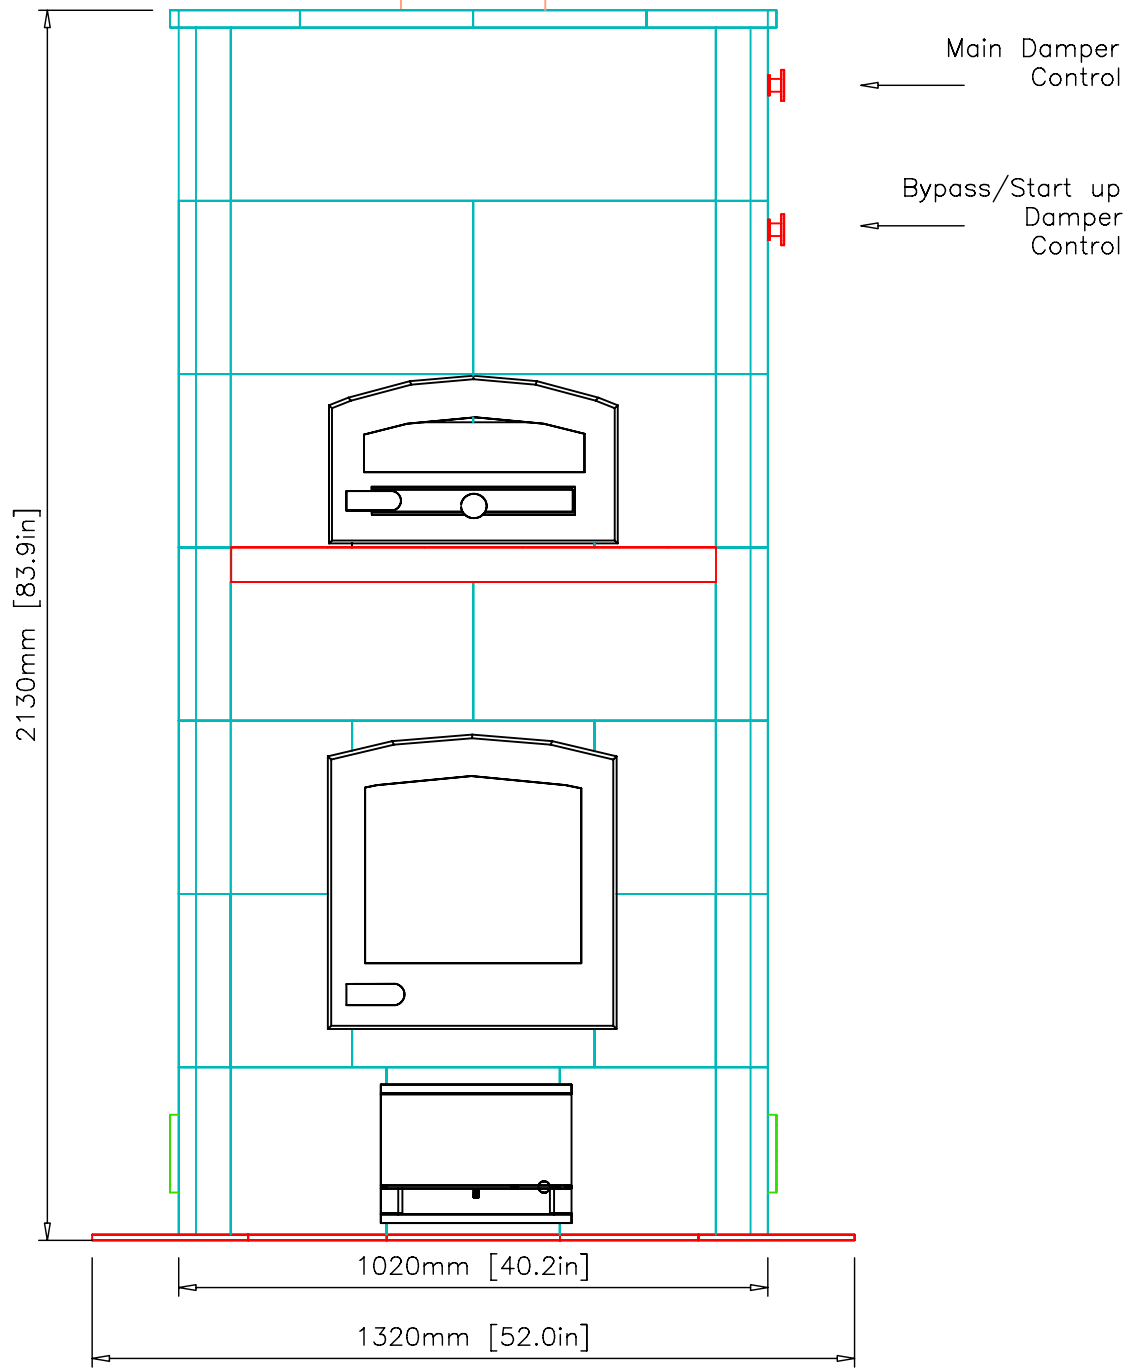

INFORMATION ONLY

INFORMATION ONLY

INFORMATION ONLY

10" O.D. Double Wall
Stainless Steel
by others →

INFORMATION ONLY

INFORMATION ONLY

INFORMATION ONLY

Revision: 1 Date: 11/19/01 By: DP