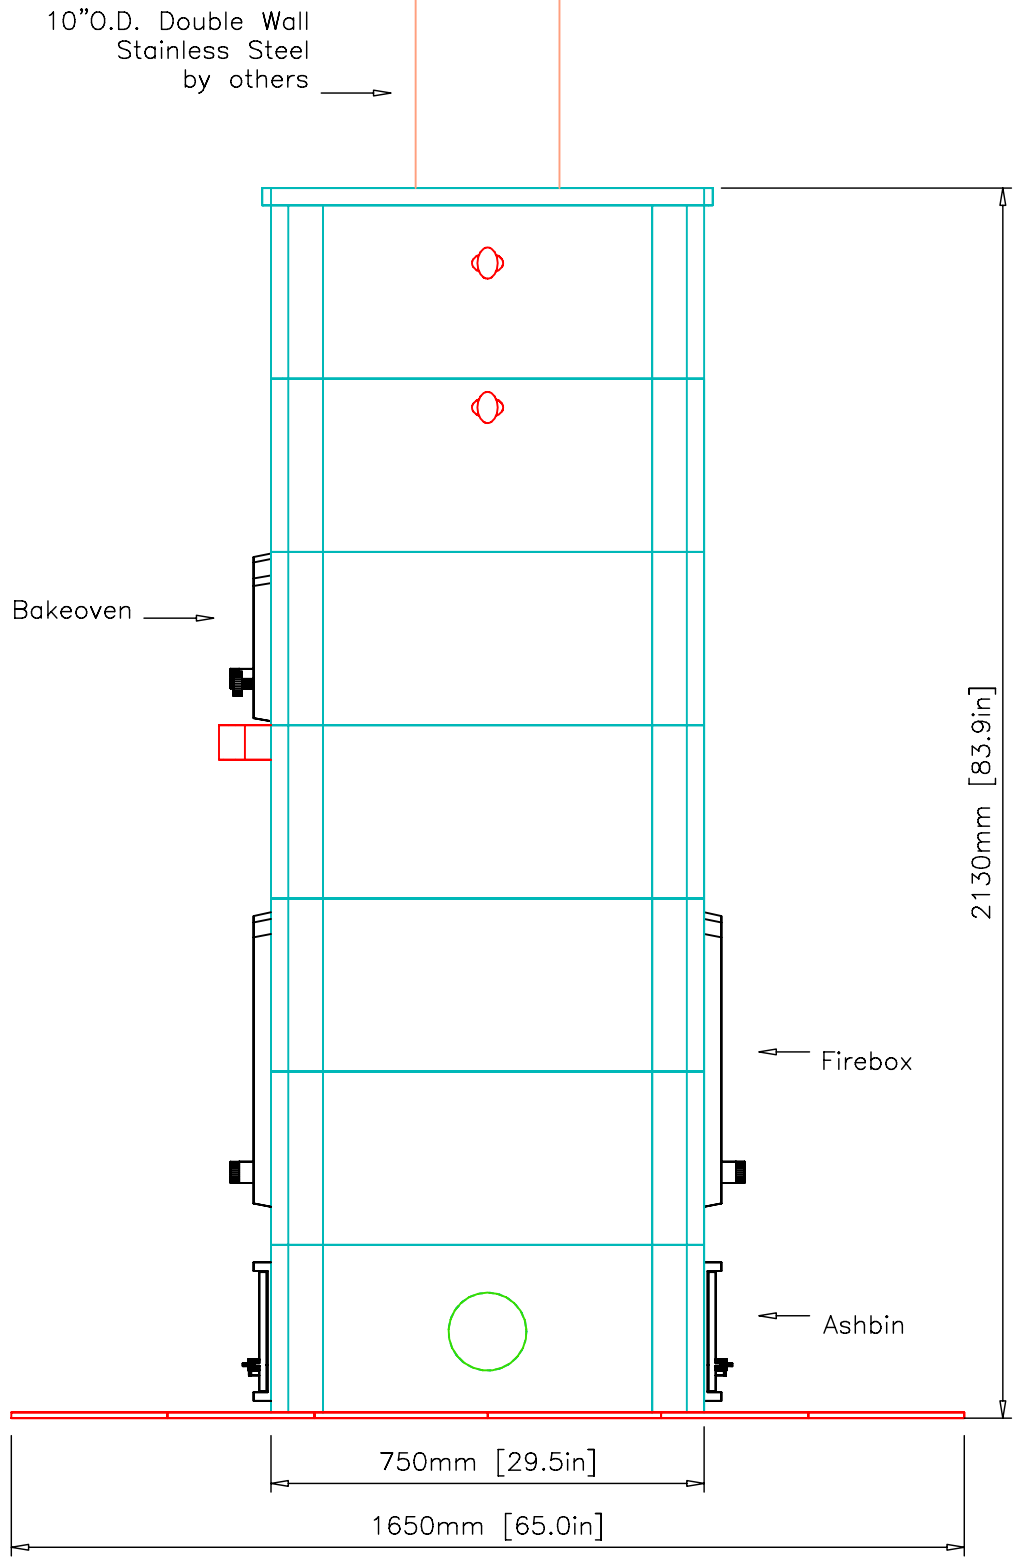

INFORMATION ONLY

INFORMATION ONLY

INFORMATION ONLY

10" O.D. Double Wall
Stainless Steel
by others →

INFORMATION ONLY

INFORMATION ONLY

INFORMATION ONLY

Revision: 1 Date: 11/19/01 By: DP