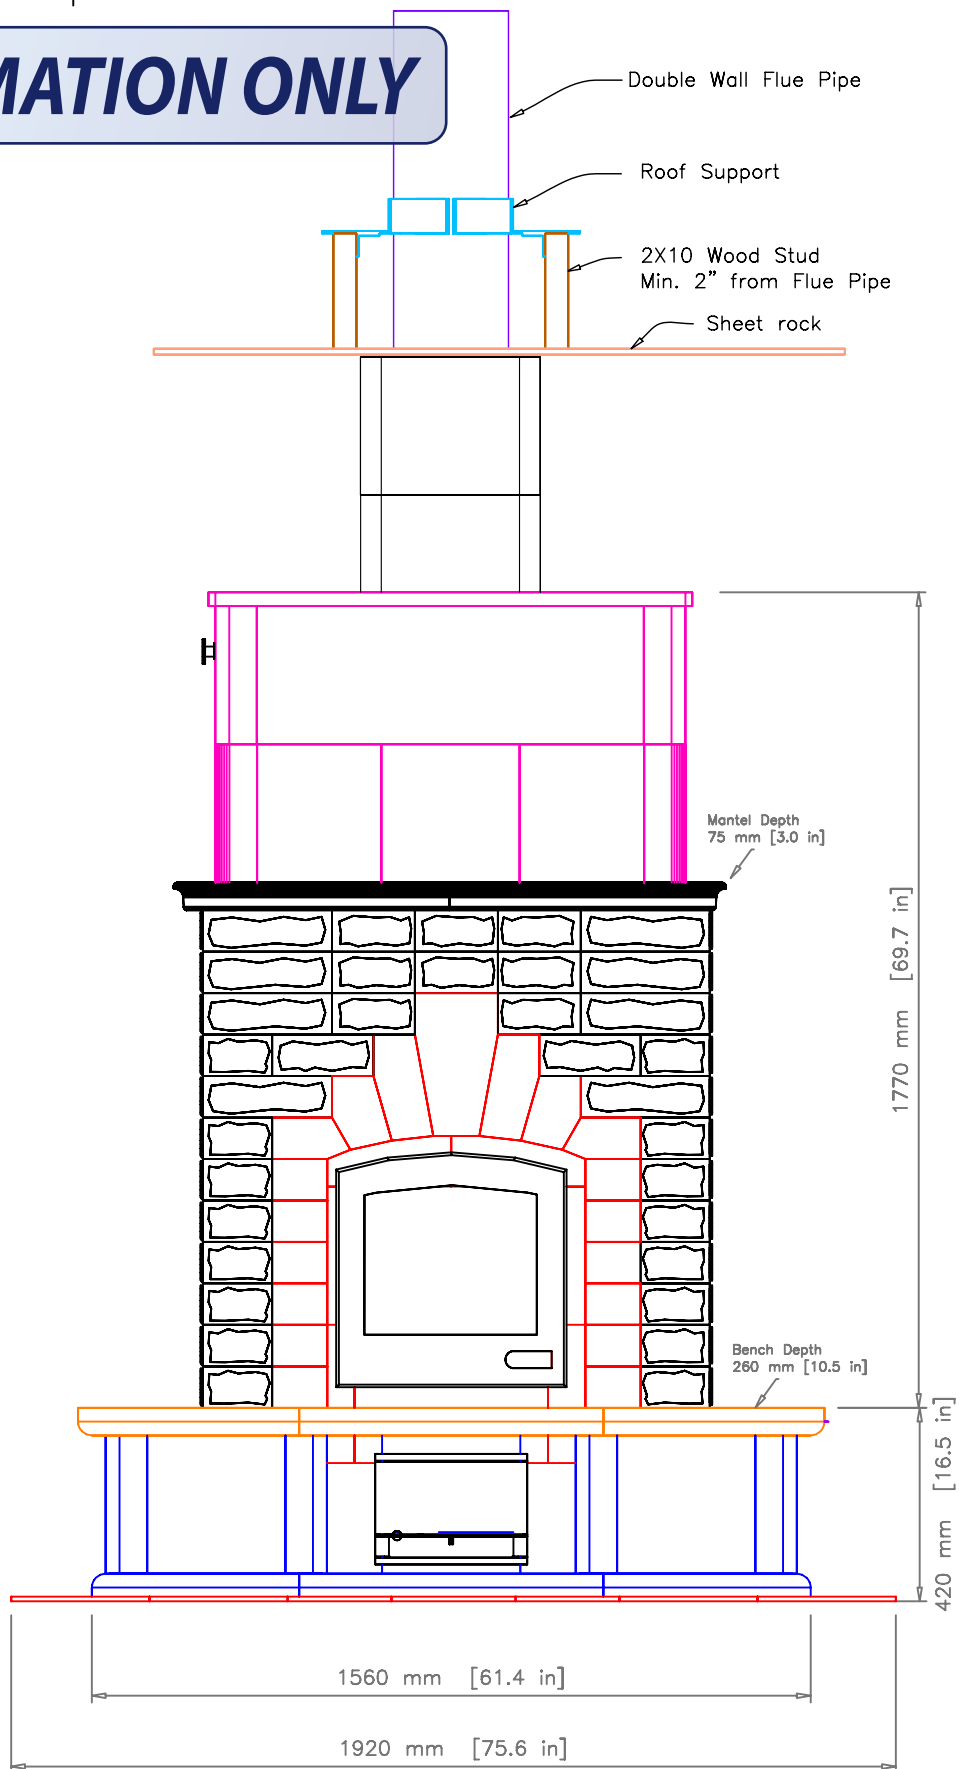

INFORMATION ONLY

INFORMATION ONLY

2X10 Wood Stud

Double Wall Flue Pipe

Roof Support

Sheet rock

Soapstone Chimney Chase

INFORMATION ONLY