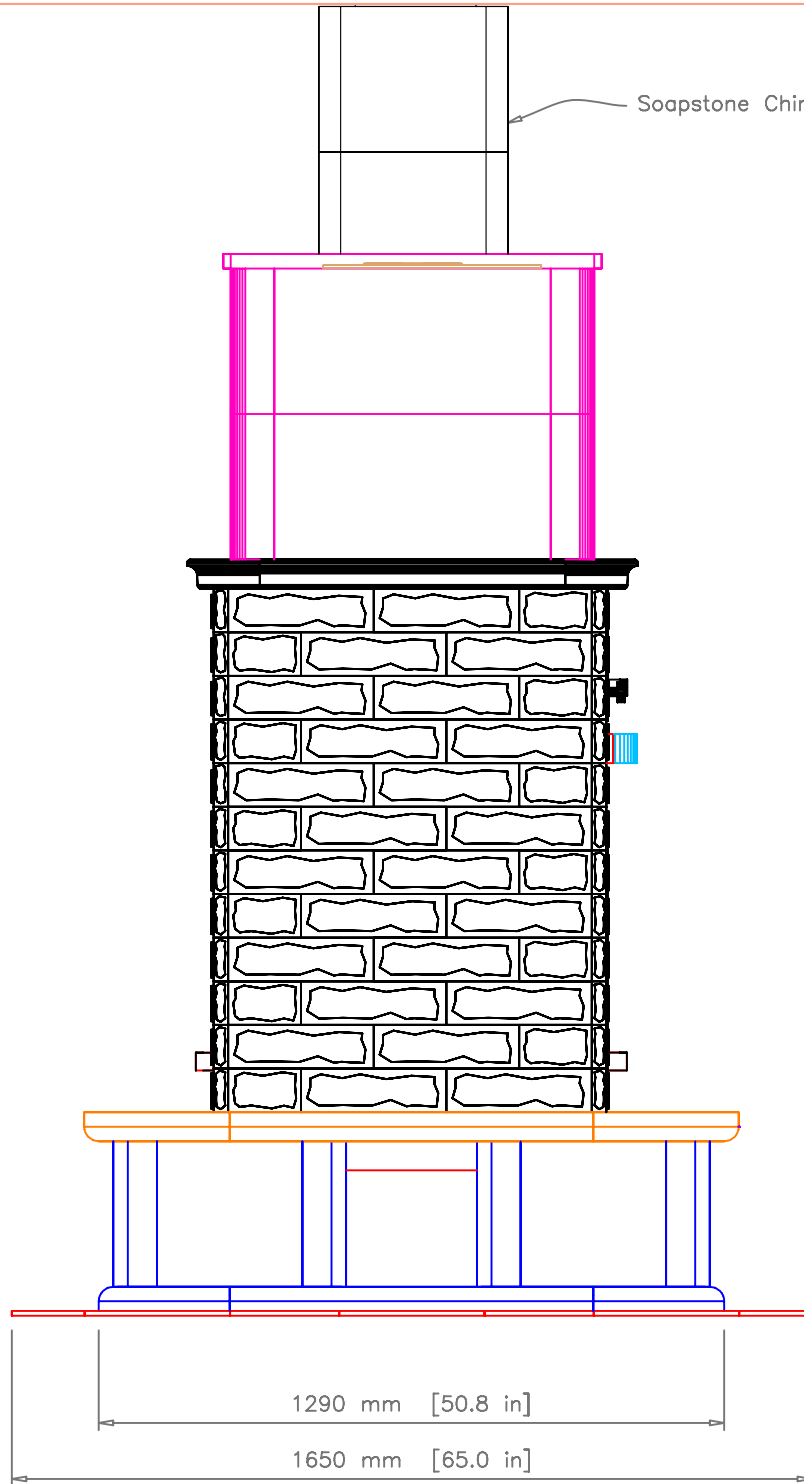

INFORMATION ONLY

INFORMATION ONLY

2X10 Wood Stud

Double Wall Flue Pipe

Roof Support

Sheet rock

Soapstone Chimney Chase

INFORMATION ONLY