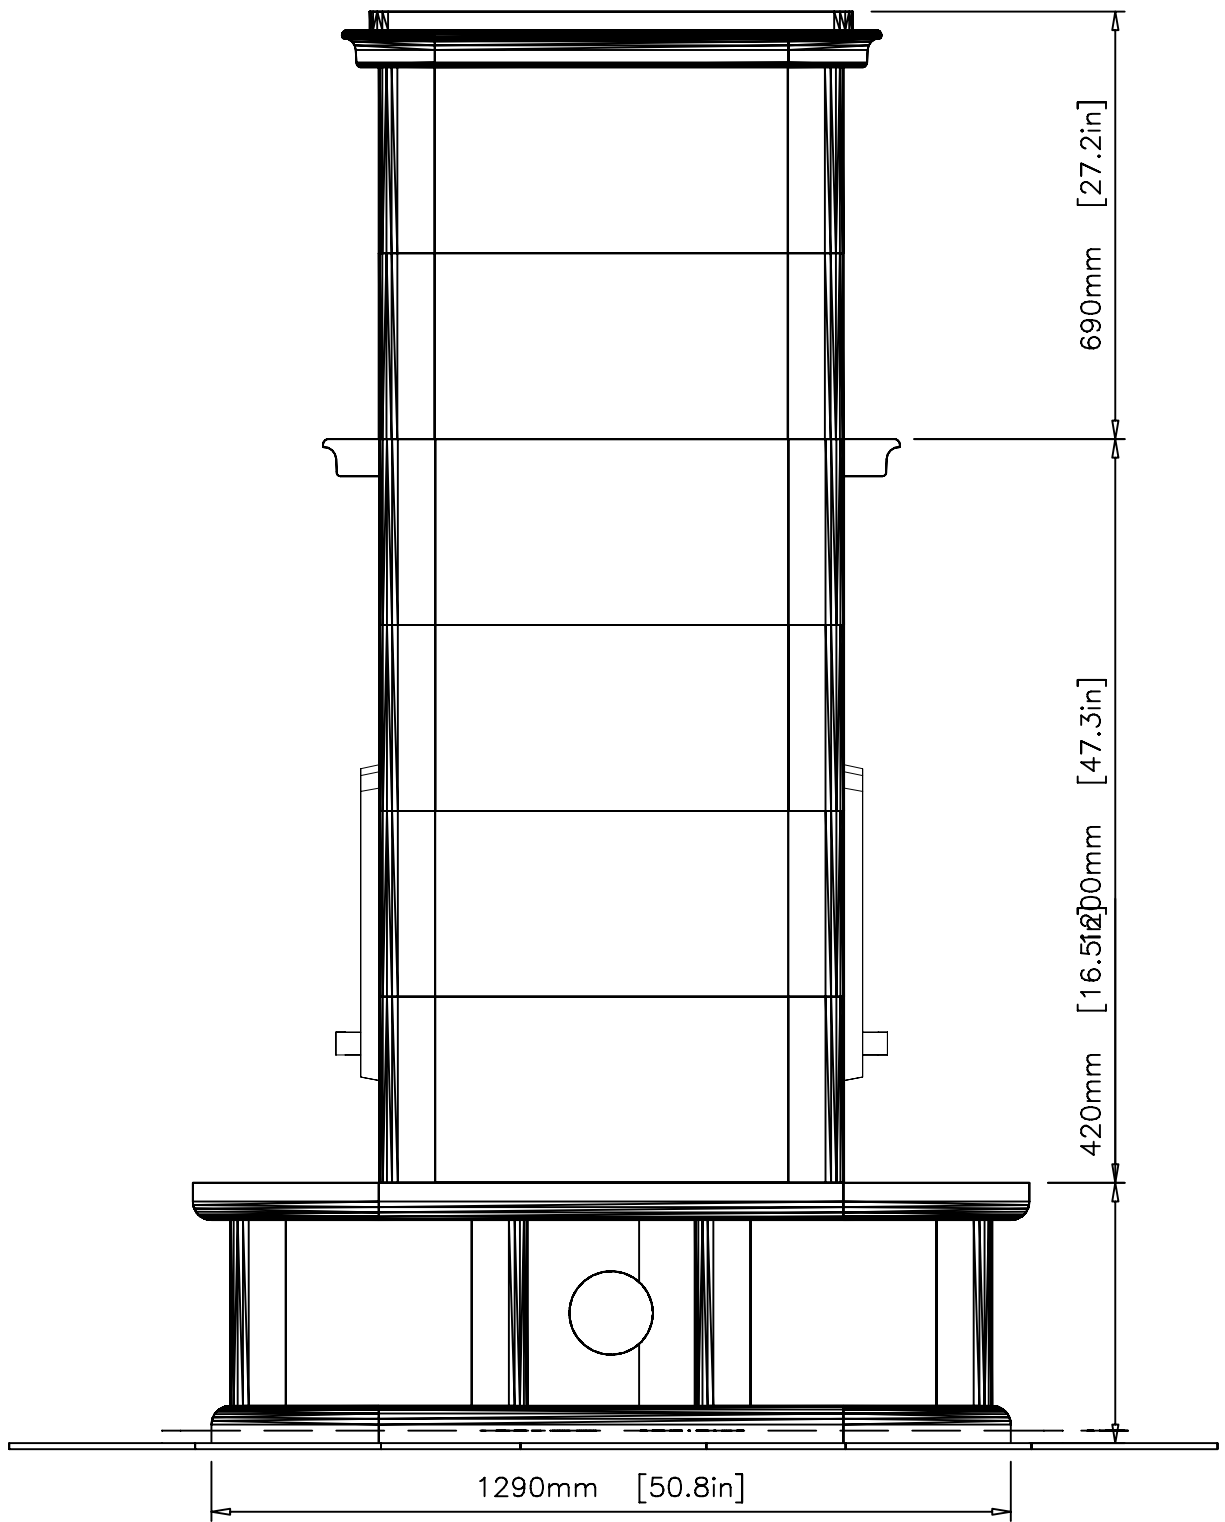

INFORMATION ONLY

MID-ATLANTIC MASONRY HEAT
 McIntire Business Park
 1229 Harris Street-Suite 1
 Charlottesville, VA 22903

UNIT TTU2700/1
 PROJECT Nichols

VIEW PLAN
 DRAWN BY D.Powley

DETAIL
 DATE 6/12/01

INFORMATION ONLY