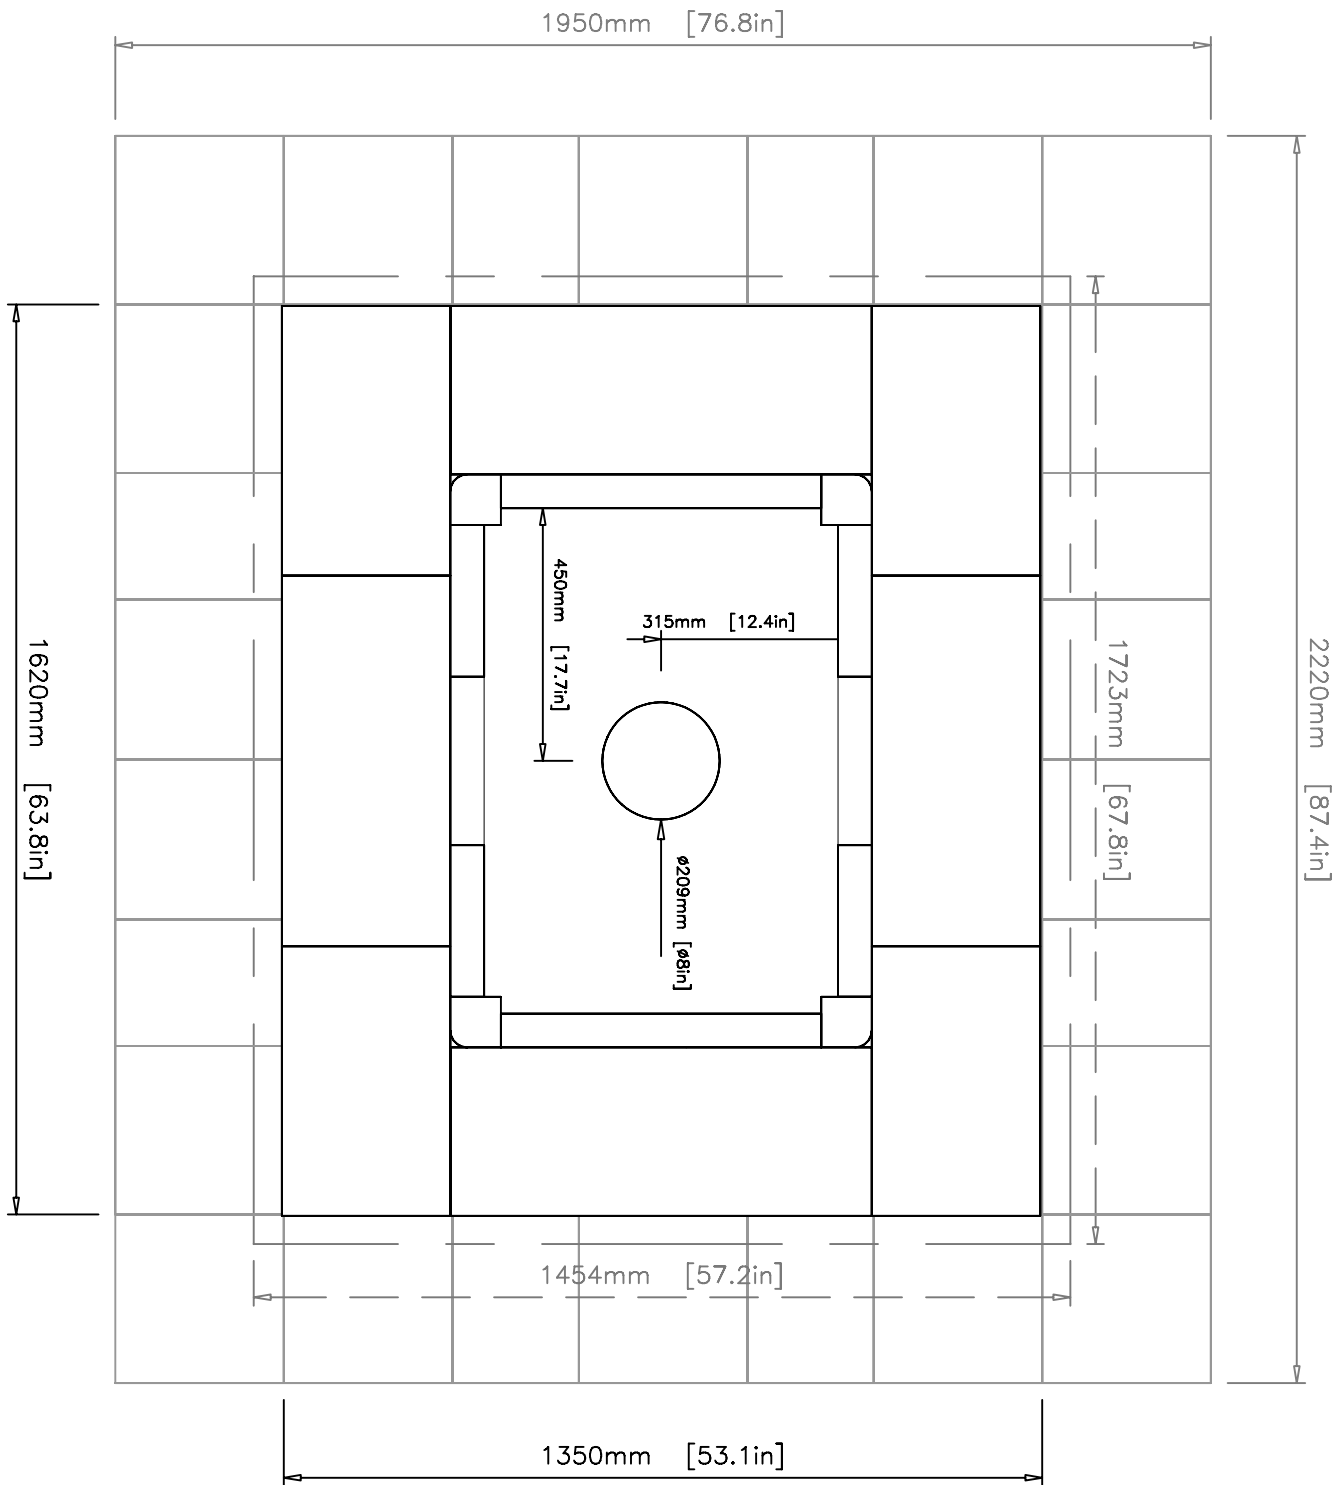

INFORMATION ONLY

MID-ATLANTIC MASONRY HEAT
McIntire Business Park
1229 Harris Street-Suite 1
Charlottesville, VA 22903

UNIT TTU2700/1
PROJECT Nichols

VIEW PLAN
DRAWN BY D.Powley

DETAIL
DATE 6/12/01