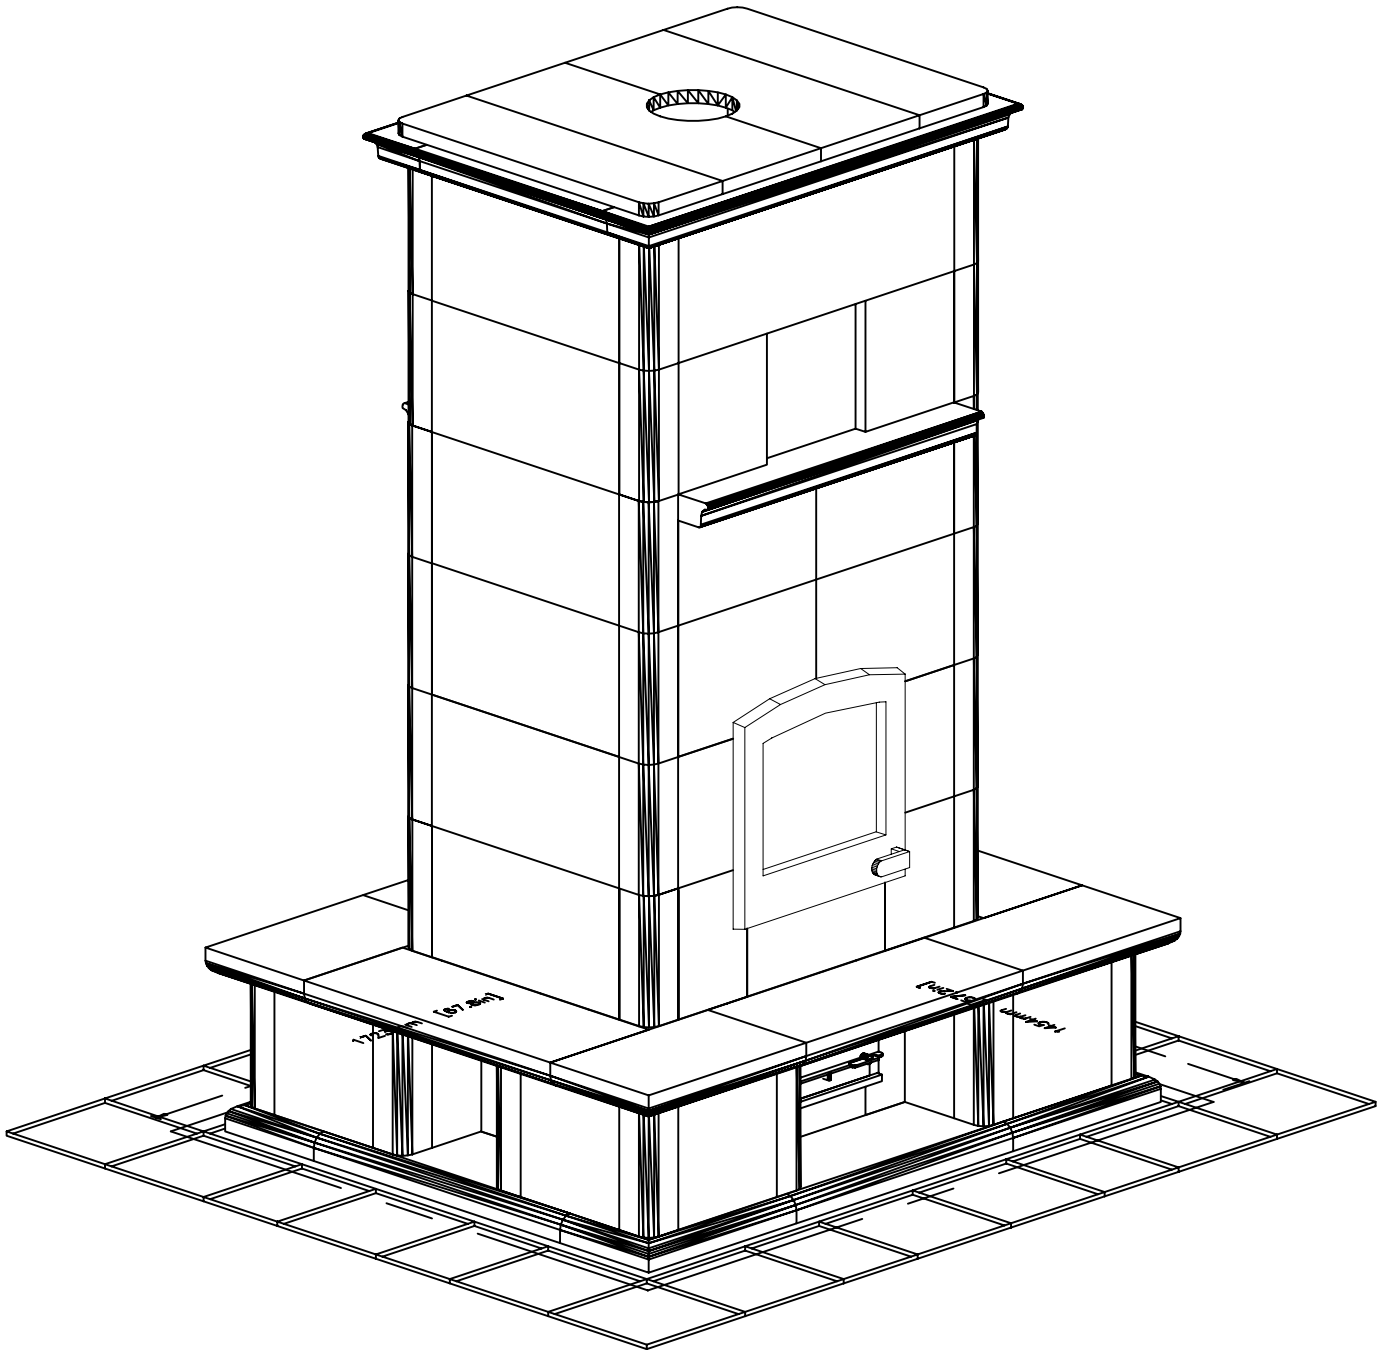

INFORMATION ONLY

MID-ATLANTIC MASONRY HEAT
McIntire Business Park
1229 Harris Street-Suite 1
Charlottesville, VA 22903

UNIT TTU2700/1

VIEW FRONT

DETAIL

PROJECT Nichols

DRAWN BY D.Powley

DATE 6/12/01

INFORMATION ONLY

MID-ATLANTIC MASONRY HEAT
McIntire Business Park
1229 Harris Street-Suite 1
Charlottesville, VA 22903

UNIT TTU2700/1

VIEW ISOMETRIC

DETAIL

PROJECT Nichols

DRAWN BY D.Powley

DATE 6/12/01