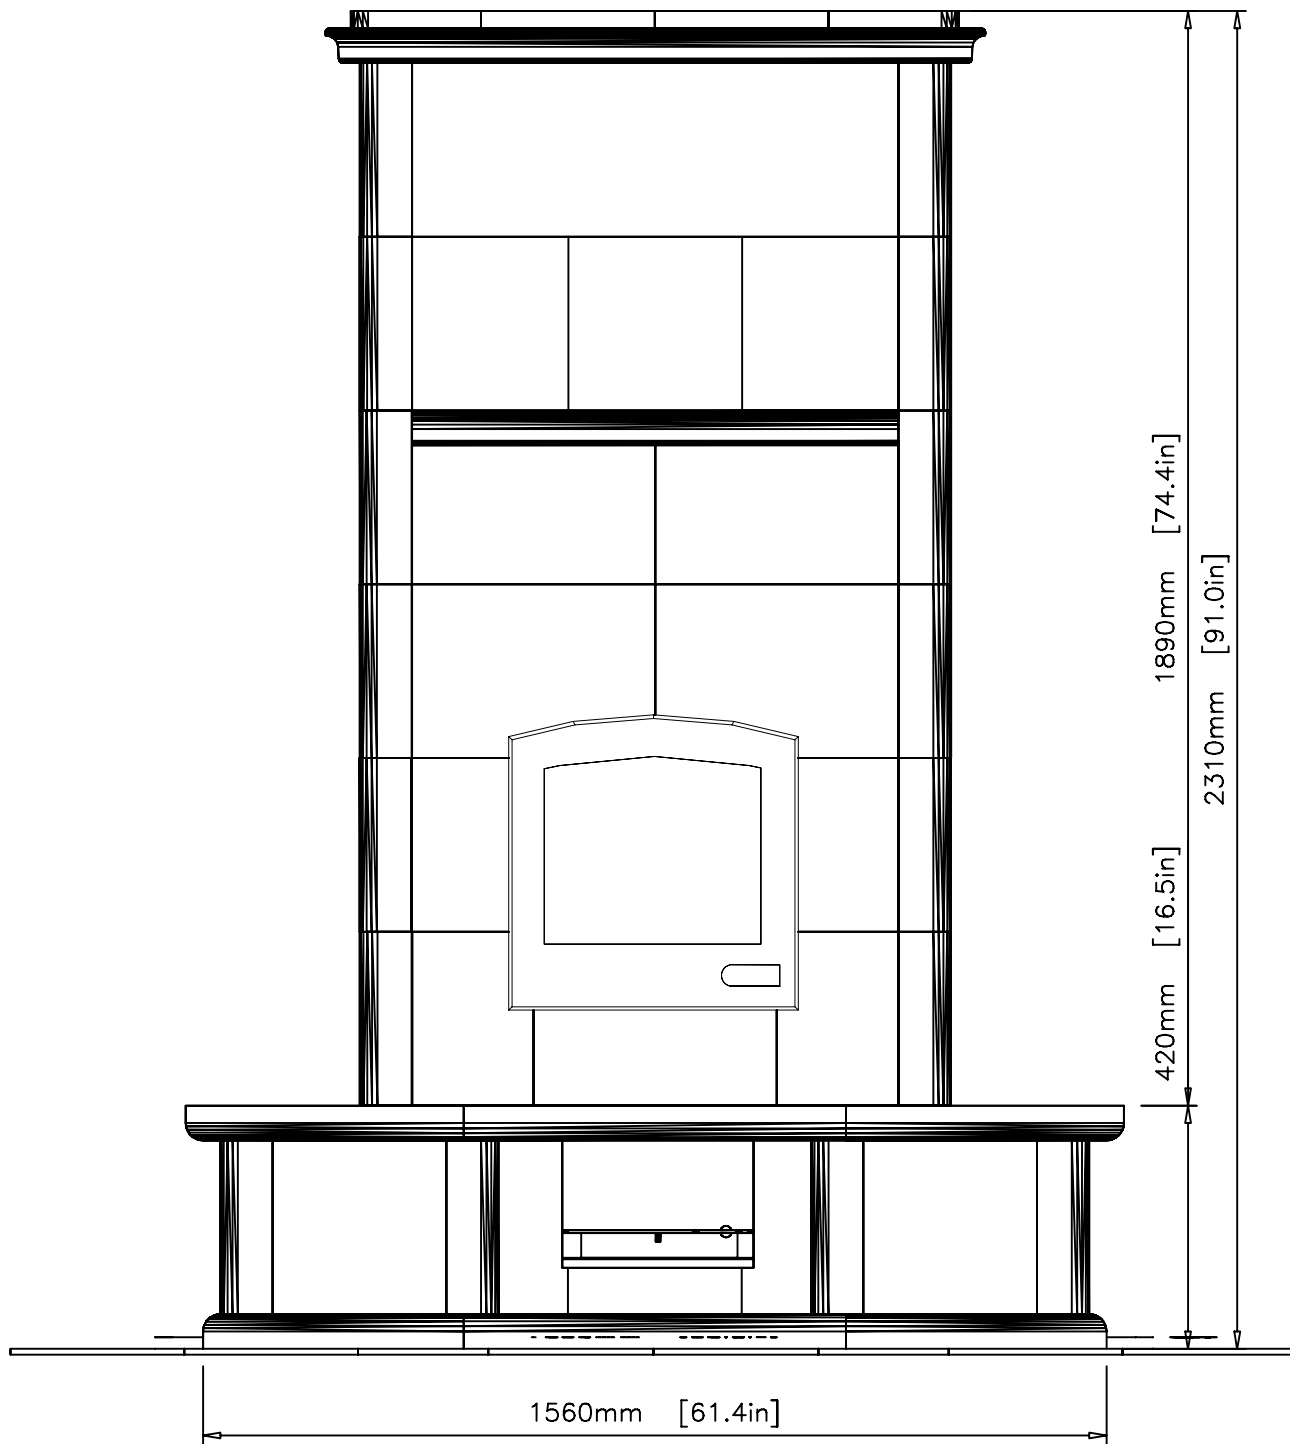

INFORMATION ONLY

MID-ATLANTIC MASONRY HEAT
McIntire Business Park
1229 Harris Street-Suite 1
Charlottesville, VA 22903

UNIT TTU2700/1

VIEW FRONT

DETAIL

PROJECT Nichols

DRAWN BY D.Powley

DATE 6/12/01