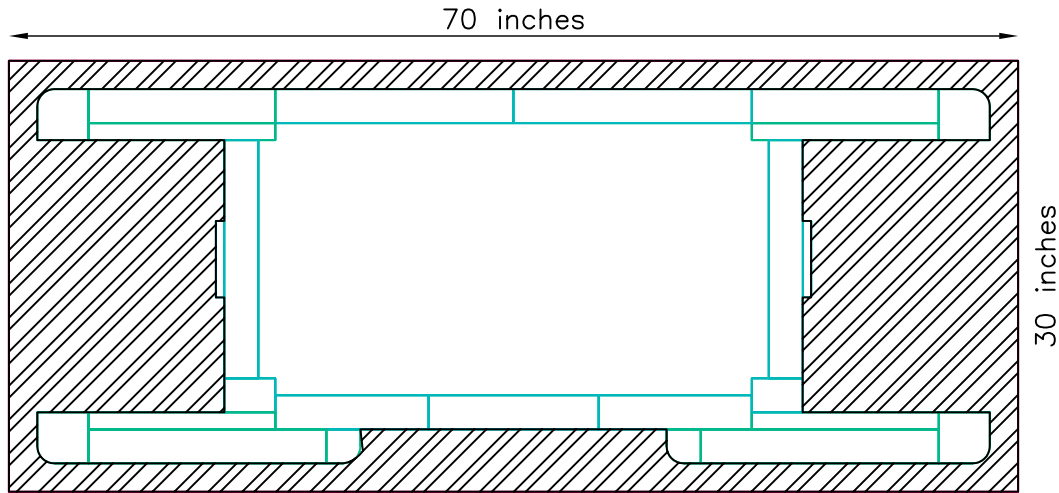

VIEW PLAN
 DATE 9/25/03

PAGE 4

Steel Plate Pedestal

3/4" Steel Plate by others

Minimum Dimensions: 70" x 30" x 3/4"

INFORMATION ONLY

FIREPLACE WEIGHT: MINIMUM 7720lbs.

Owner/Contractor is responsible for engineering Steel Plate Pedestal to support weight of fireplace.