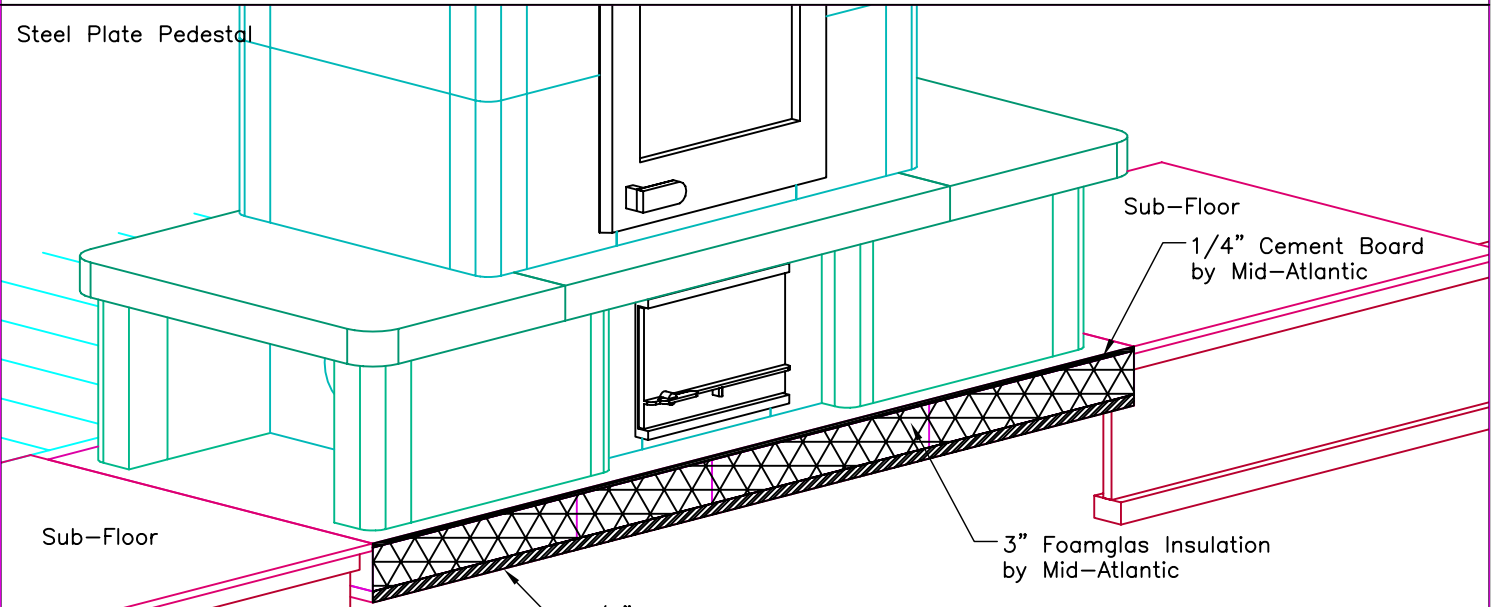

Steel Plate Pedestal