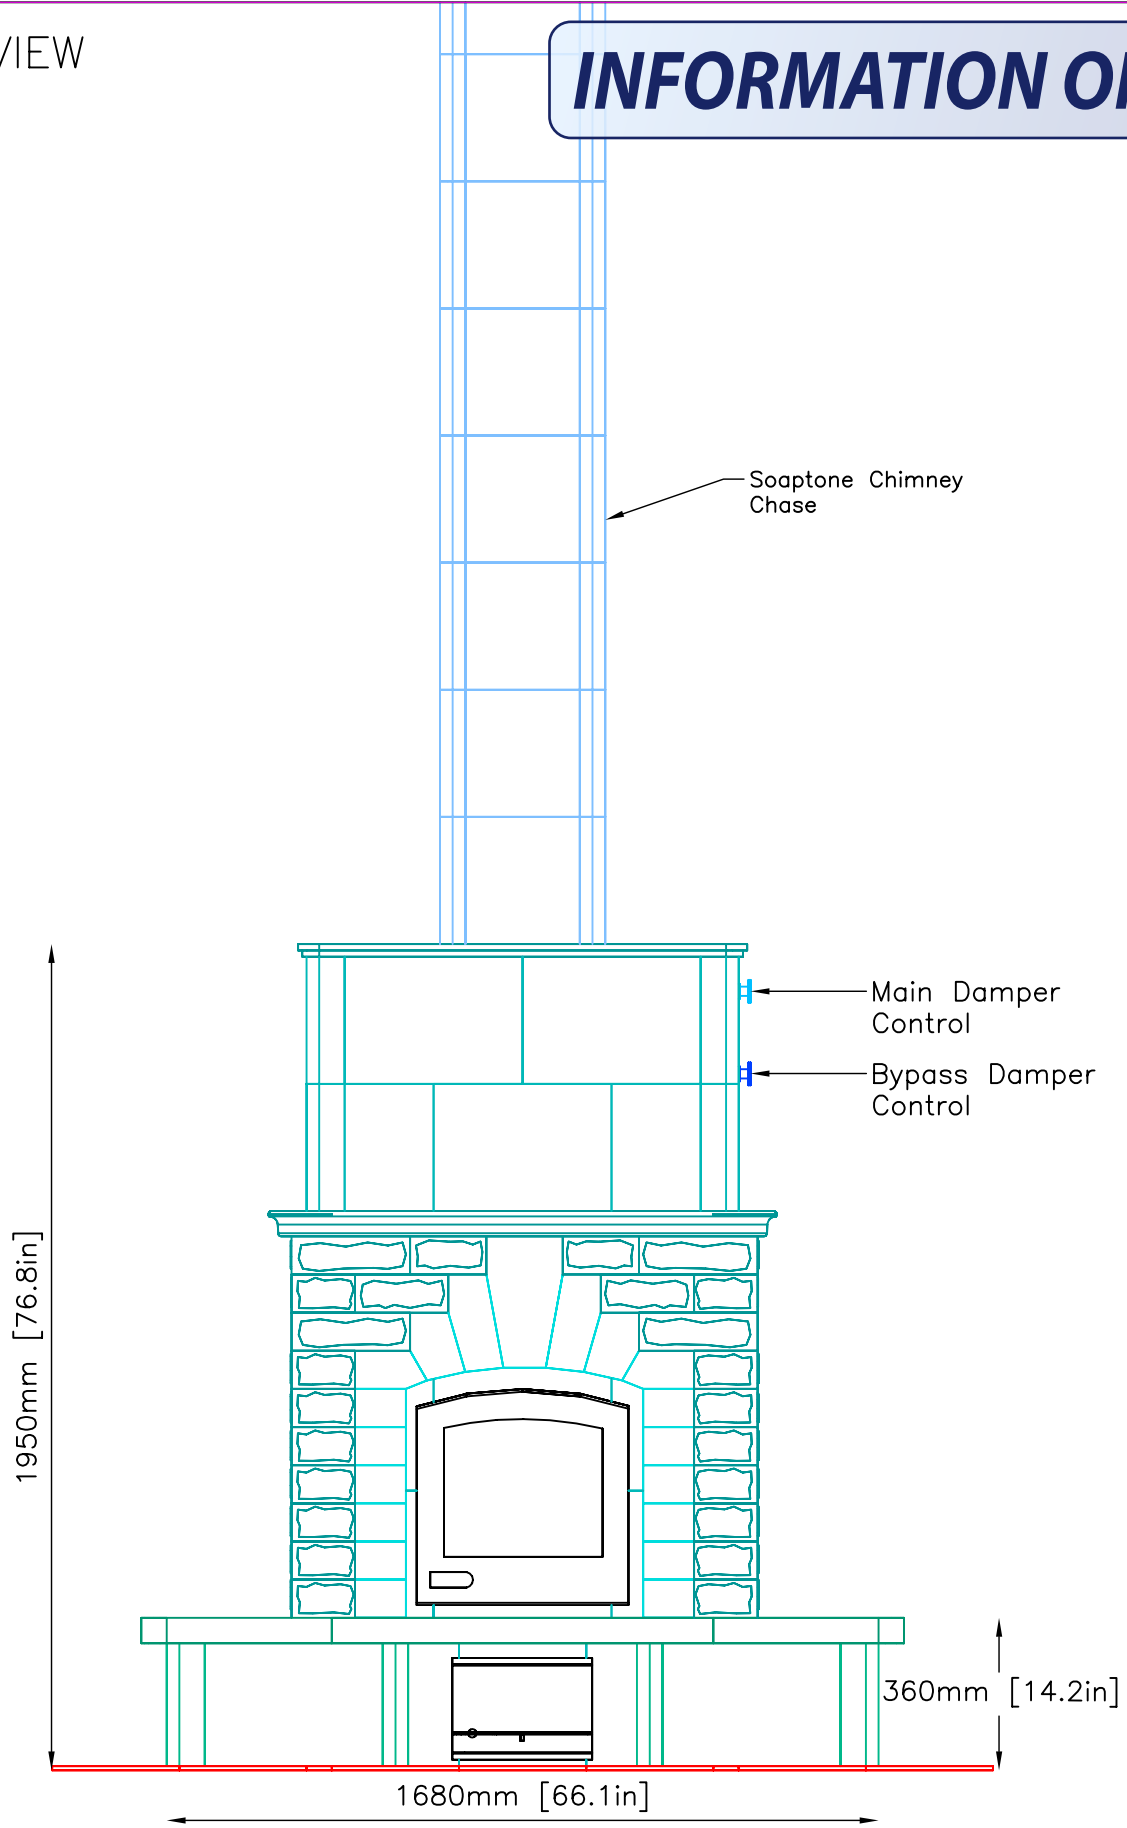

FRONT VIEW

INFORMATION ONLY

MID-ATLANTIC MASONRY HEAT
1229 Harris Street Suite 1
Charlottesville, VA 22903
(434)979-9709 Fax 434-979-6416

PROJECT EATON
MODEL TU2200 CUSTOM

CONTRACT
DRAWN BY D.P.BYRAM

VIEW FRONT
DATE 9/25/03

PAGE 2