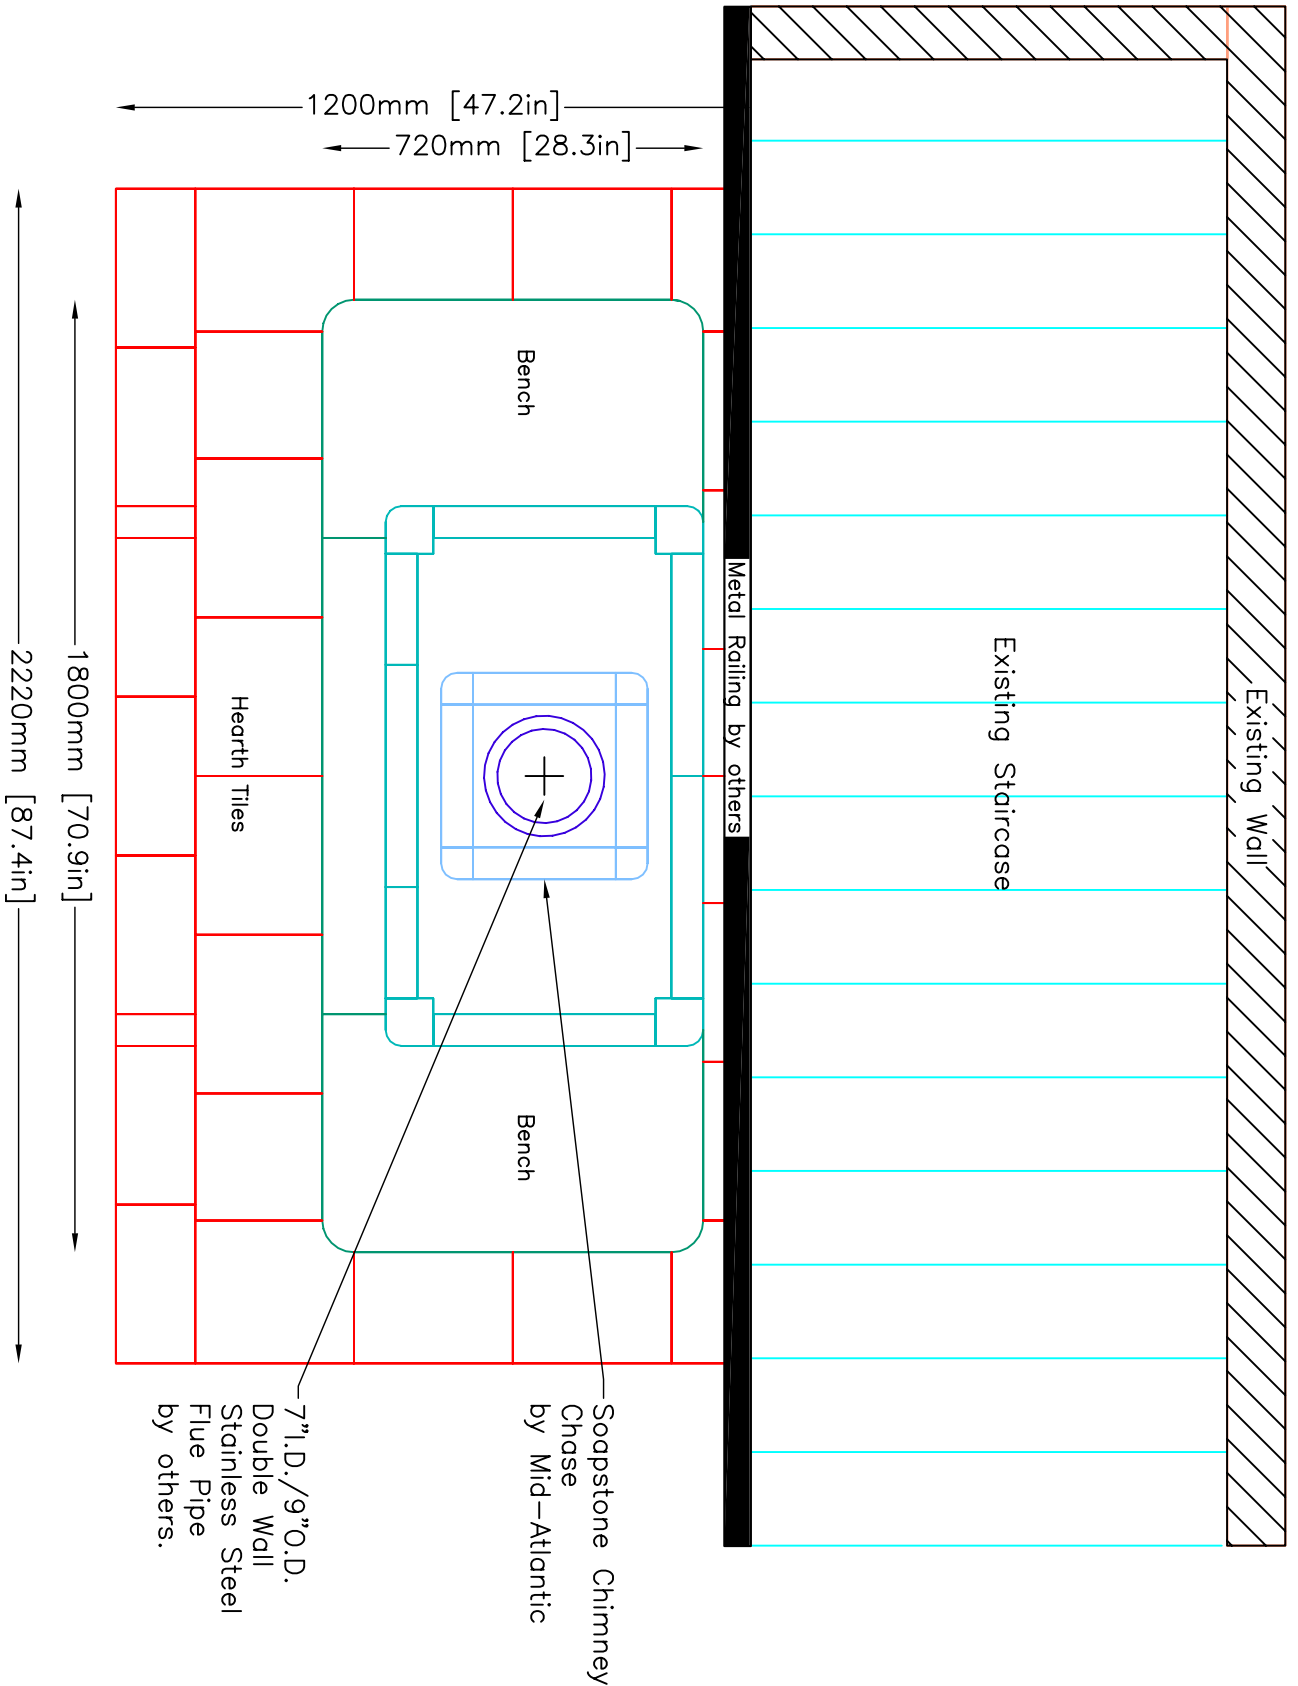

INFORMATION ONLY

NOTE: Hearth Tiles CUT AND INSTALLED by others

MID-ATLANTIC MASONRY HEAT
1229 Harris Street Suite 1
Charlottesville, VA 22903
(434)979-9709 Fax 434-979-6416

PROJECT EATON
MODEL TU2200 CUSTOM

CONTRACT
DRAWN BY D.P.BYRAM

VIEW PLAN
DATE 9/25/03

PAGE 4