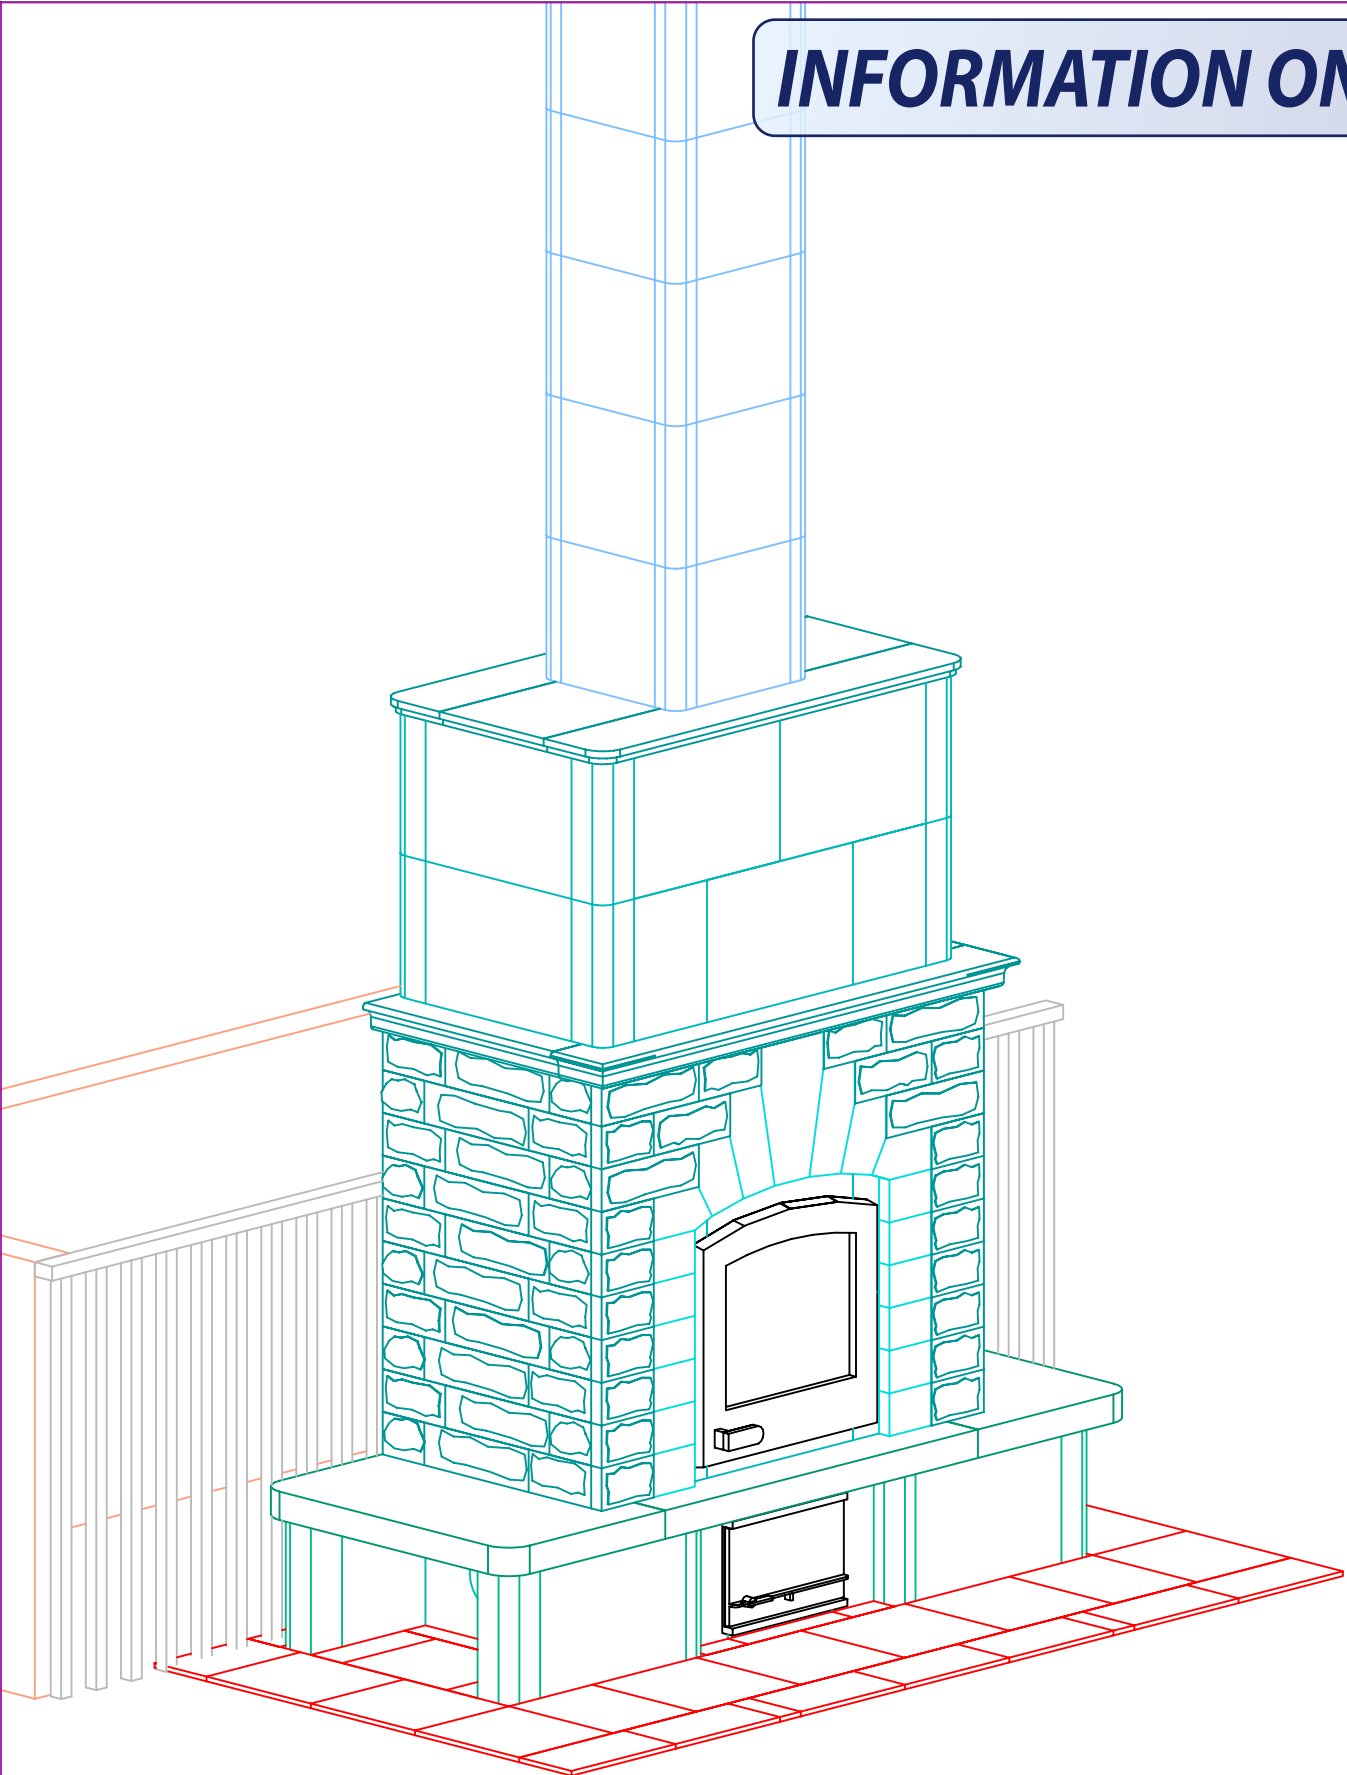

INFORMATION ONLY

NOTE: Hearth Tiles CUT AND INSTALLED by others

TULIKIVI	MID-ATLANTIC MASONRY HEAT 1229 Harris Street Suite 1 Charlottesville, VA 22903 (434)979-9709 Fax 434-979-6416	PROJECT EATON	CONTRACT	VIEW PERSPECTIVE	PAGE 1
	MODEL TU2200 CUSTOM	DRAWN BY D.P.BYRAM	DATE 9/25/03