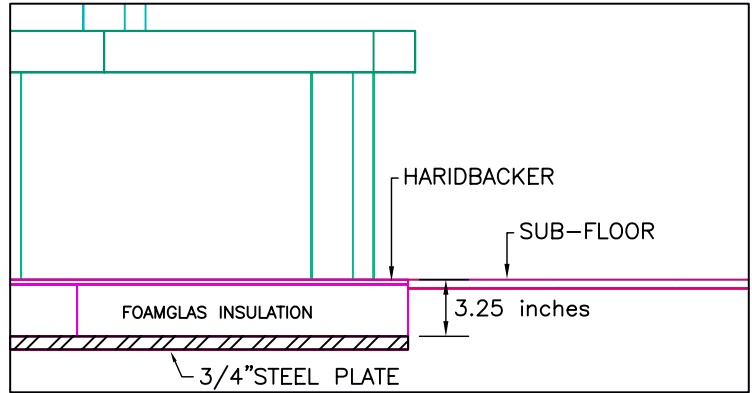

DETAIL

CRITICAL: TOP OF STEEL PLATE MUST BE INSTALLED 3 1/4" BELOW SUB-FLOOR (SEE DETAIL). STEEL PLATE TO BE LEVEL.

MID-ATLANTIC MASONRY HEAT
1229 Harris Street Suite 1
Charlottesville, VA 22903
(434)979-9709 Fax 434-979-6416

PROJECT EATON
MODEL TU2200 CUSTOM

CONTRACT
DRAWN BY D.P.BYRAM

VIEW SUPPORT
DATE 9/25/03

PAGE 5